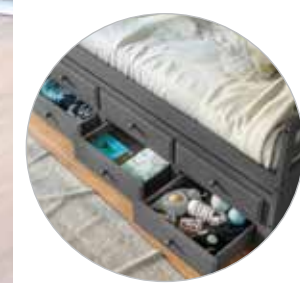

Loreen

OAK & WHITE FINISH

The Loreen bed is a tent and a bed all in one. The Loreen bed combines all the coziness of a child's bed with the adventure of a teepee. With a two-tone construction that highlights the wood's natural grain, it's the perfect blend of function and fun. This bed is great for any child who loves the outdoors.

BD01287T
A. TWIN BED, 82"L x 49"W x 68"H

BD01288
B. TRUNDLE, 75"L x 45"W x 11"H

PRODUCT FEATURES:

BOX SPRING NOT REQUIRED
SLATS SYSTEM INCLUDED
HOUSE STYLE DESIGN

SLATS SYSTEM
Included

new

new

Darcie

GRAY FINISH

39235
A. TWIN DAYBED
78"L x 42"W x 38"H

PRODUCT FEATURES:
INCLUDES THREE STORAGE DRAWERS
MATTRESS IS NOT INCLUDED
CENTER WOODEN GLIDE DRAWER
3/4 EXTENSION DRAWER

SLATS SYSTEM
Included

A

BOX SPRING NOT REQUIRED
SLATS SYSTEM INCLUDED
WOODEN TURNED LEGS
FLORAL TRIM ACCENT
TRUNDLE SOLD SEPARATELY
(BD01269 MATCH BD01150 TWIN TUNDLE)

Lucien

ANTIQUE WHITE FINISH

BD01149
B. TWIN DAYBED
82"L x 43"W x 44"H

BD01150
C. TWIN TRUNDLE
74"L x 41"W x 8"H

BD01269
D. FULL DAYBED
82"L x 58"W x 44"H
MATCH BD01150 TWIN TUNDLE

SLATS SYSTEM
Included

new