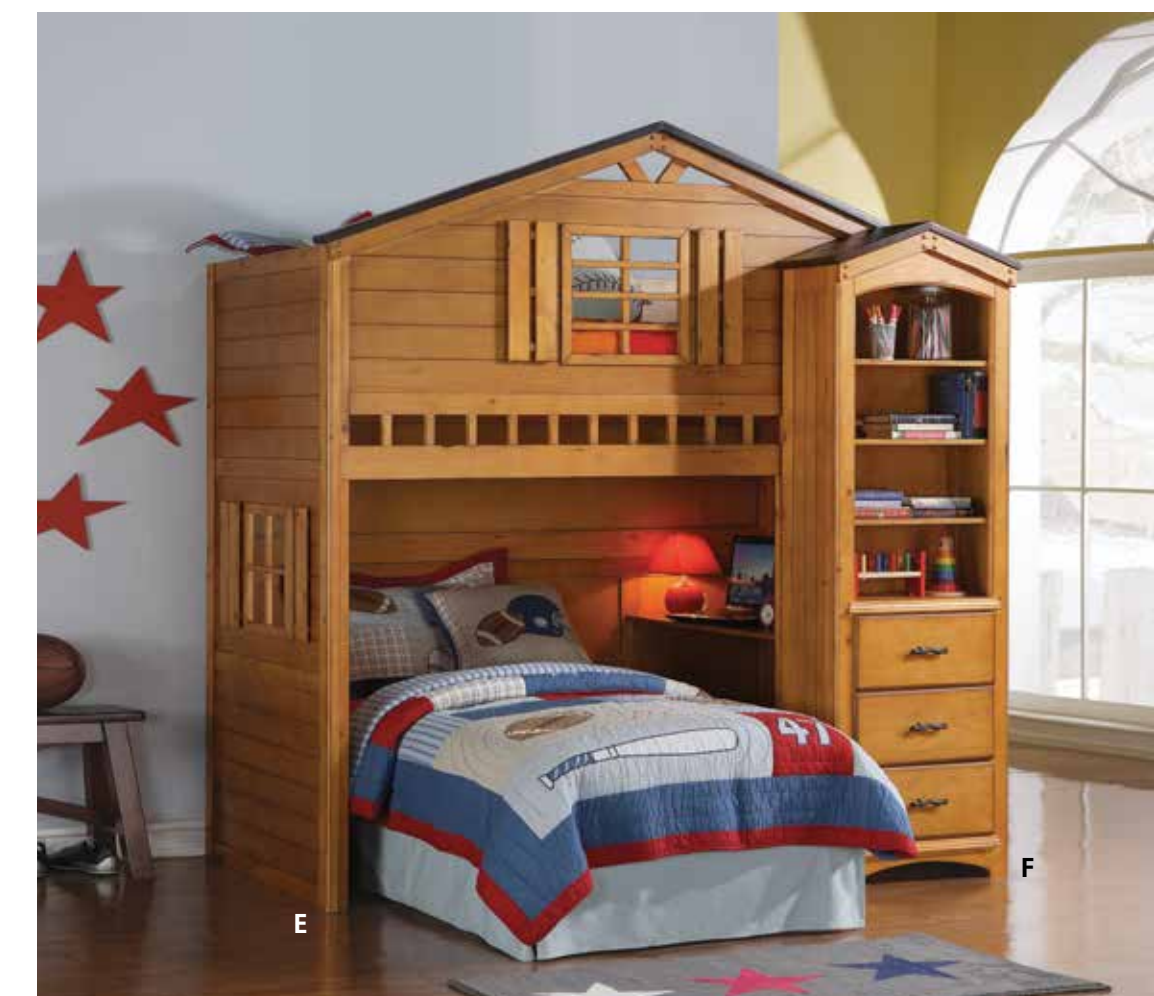

new

PRODUCT FEATURES:

- SUPPORTED SLATS: 14 PCS
- FULL LENGTH GUARD RAIL
- MATTRESS NOT INCLUDED
- CENTER WOODEN GLIDE DRAWER
- FRENCH FRONT DOVETAIL DRAWER
- 3/4 EXTENSION DRAWER

A

B

Tree House

TWIN LOFT BED & BOOKCASE CABINET

This Tree House loft bed in Rustic Oak finish is sturdy enough to ensure safety of your children. Put it in any youth bedroom for your children to create memorable adventures. This loft bed presents a tree house design with windows and roof above the upper part. Bookshelf cabinet is sold separately.

WEATHERED WHITE & PINK FINISH

- A. **BD01415** TWIN LOFT BED, 80"L x 43"W x 88"H
  (*Twin bottom bed is not included)
- B. **BD01416** BOOKCASE CABINET, 24"L x 14"W x 78"H

WEATHERED WHITE & WASHED GRAY FINISH

- C. **37165** TWIN LOFT BED, 80"L x 43"W x 88"H
  (*Twin bottom bed is not included)
- D. **37168** BOOKCASE CABINET, 24"L x 14"W x 78"H

RUSTIC OAK FINISH

- E. **10160** TWIN LOFT BED, 80"L x 43"W x 88"H
  (*Twin bottom bed is not included)
- F. **10163** BOOKCASE CABINET, 24"L x 14"W x 78"H

D

C

C

D

SLATS SYSTEM Included

WHITE WEATHERED WHITE RUSTIC OAK

E

F