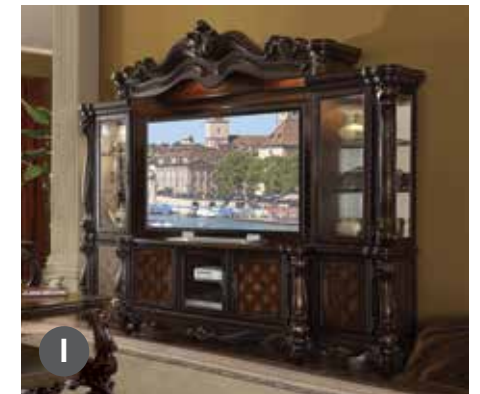

Versailles

COLLECTION

Sleep like royalty with this Versailles Bed Set. The bedroom set was inspired by old European design. The bed features carved scrollwork accent with nailhead trim Decor and tufted upholstery on both headboard and footboard. The accent pieces crafted in wood with cherry oak veneer finish, and also include regal features such as ample storage, beveled mirror, Felt-Lined drawers, and brown copper finish hardware. The carved details and cherry oak finish give a royal look to your bedroom space with this bed.

TWO TONE DARK BROWN PU & CHERRY OAK FINISH

Exclusive design
Great comfort and extravagant living

Versailles COLLECTION

- A. 21120Q Bedroom Set, see page 84
- B. 21790Q Bedroom Set, see page 87
- C. 21107 Vanity Set, see page 1520
- D. 52120 Sofa Set, see page 650
- E. 82120 Occasional Set, see page 989

- F. 96544 Chaise, see page 1309
- G. 92280 Office Set, see page 1172
- H. 61155 Counter Dining Set, see page 574
- I. 91325 Entertainment Center, see page 1102
- J. AC01315 Fireplace, see page 1433
- K. 52080 Sofa Set, see page 646
- L. 61100 Dining Set, see page 418