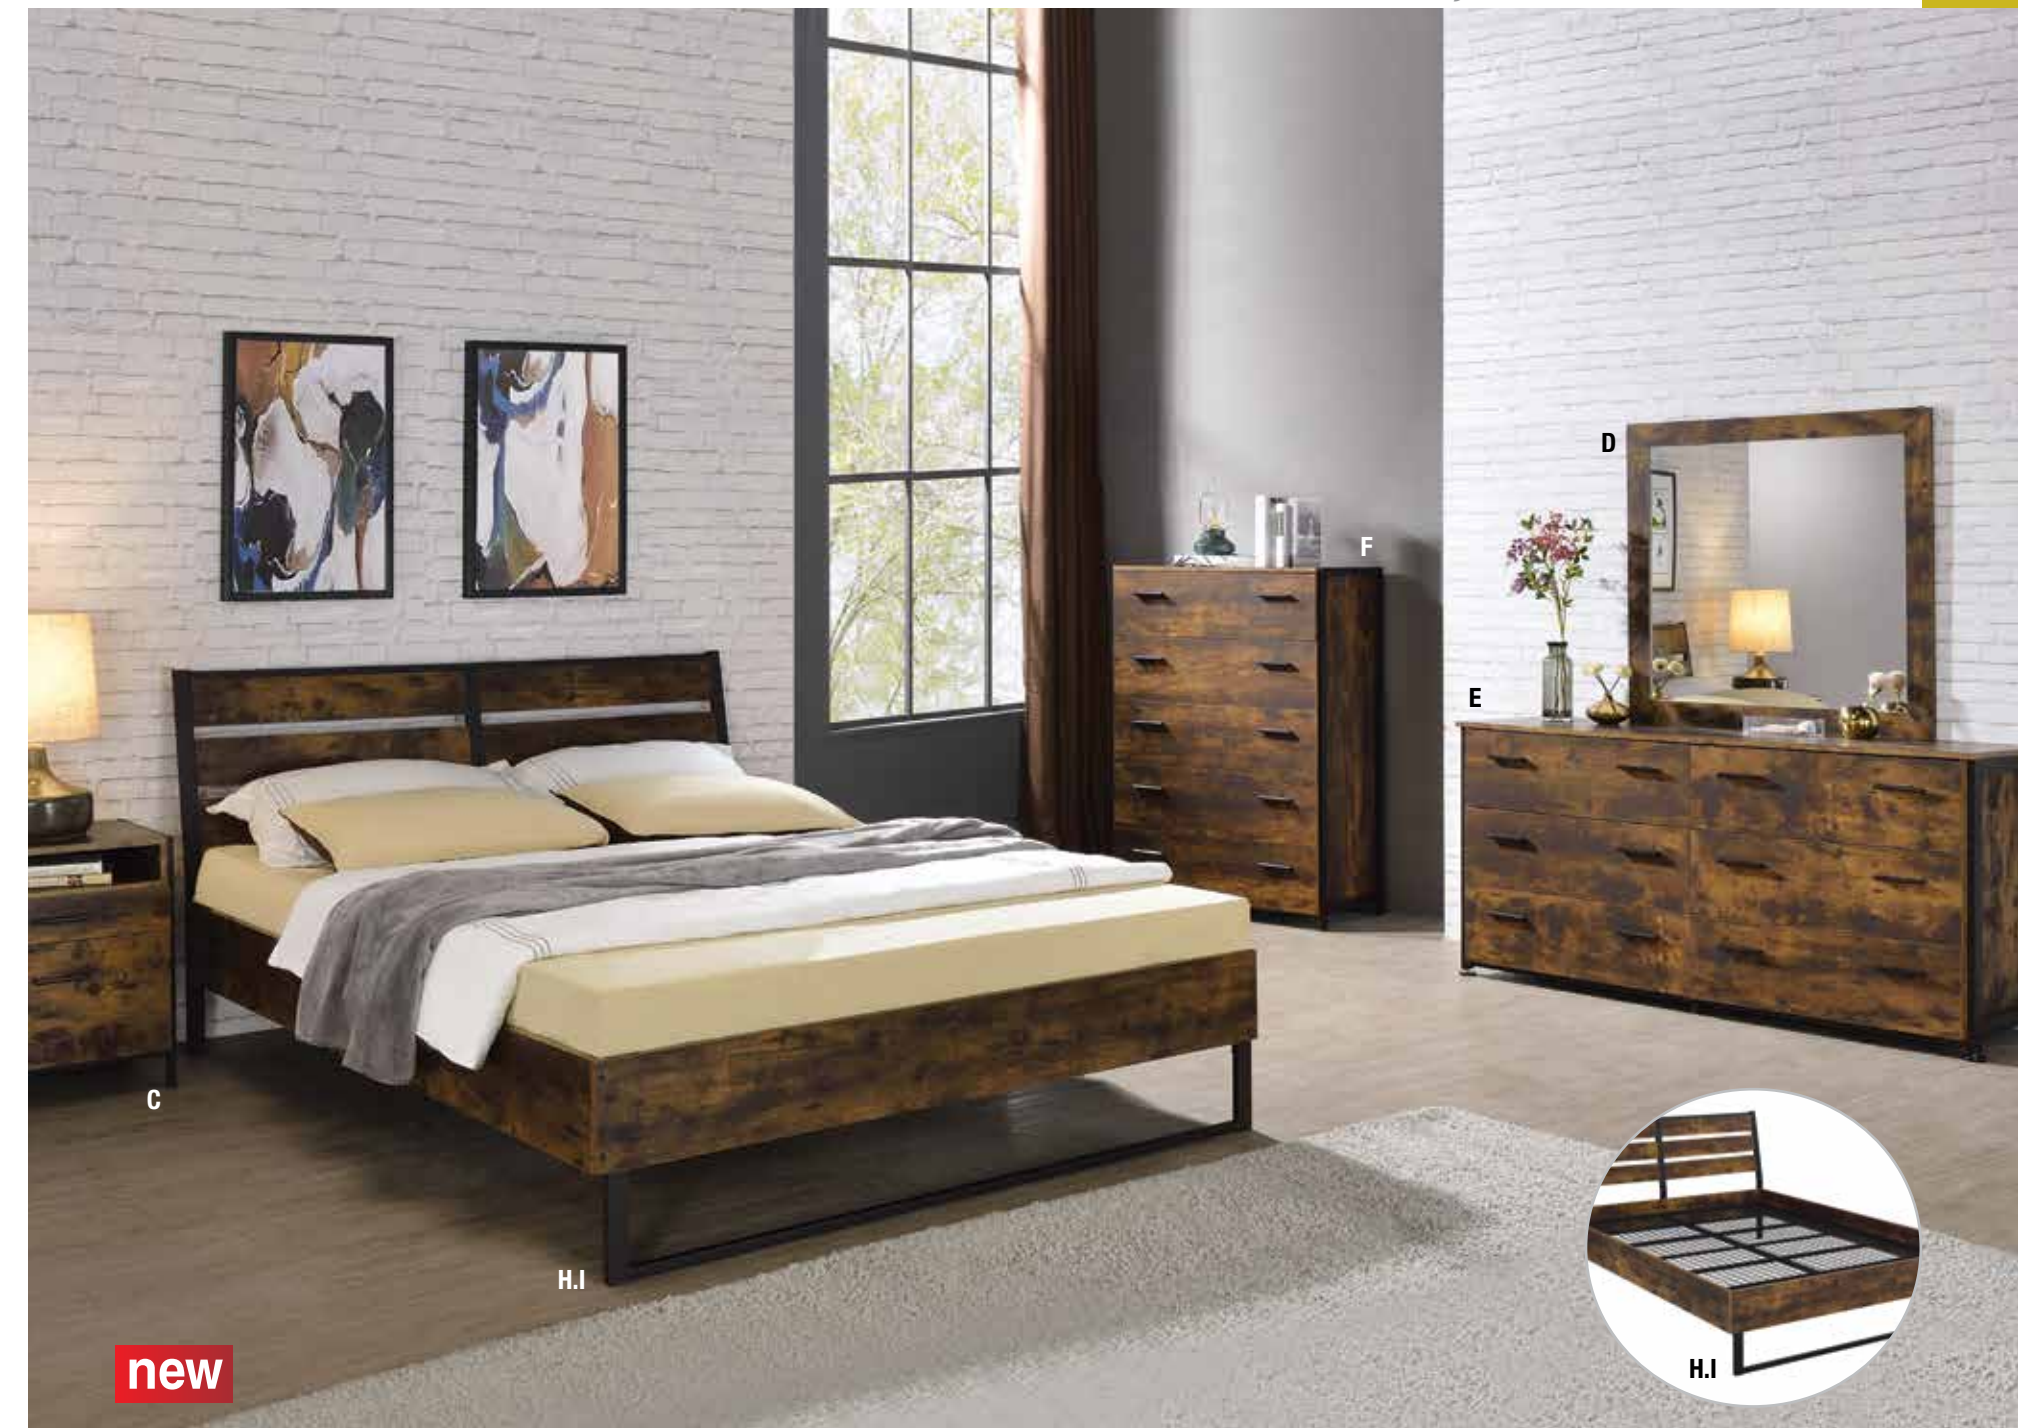

Juvanth
RUSTIC OAK & BLACK FINISH

Industrial-chic design with rustic finish makes this collection work beautifully in a variety of other spaces. The bed features a strong metal mesh base with wooden rails and a slatted headboard that exude a natural and airy feel. Matching case goods like nightstand, dresser, chest are also charming and practical, adding stylish storage to this collection. Let Juvanth Collection fills your personal space with cozy, comfortable elements.

- A. **24257EK** E. KING BED w/STORAGE, 83"L x 78"W x 38"H
- B. **24260Q** QUEEN BED w/STORAGE, 83"L x 62"W x 38"H
- C. **24263** NIGHTSTAND, 20"L x 16"W x 23"H
- D. **24264** MIRROR, 35"L x 35"H
- E. **24265** DRESSER, 59"L x 18"W x 30"H

- F. **24266** CHEST, 33"L x 18"W x 48"H
- G. **24267** VANITY DESK & MIRROR
  DESK, 47"L x 18"W x 29"H
  MIRROR, 24"L x 24"H
- H. **24247EK** E. KING BED, 83"L x 78"W x 38"H
- I. **24250Q** QUEEN BED, 83"L x 62"W x 38"H