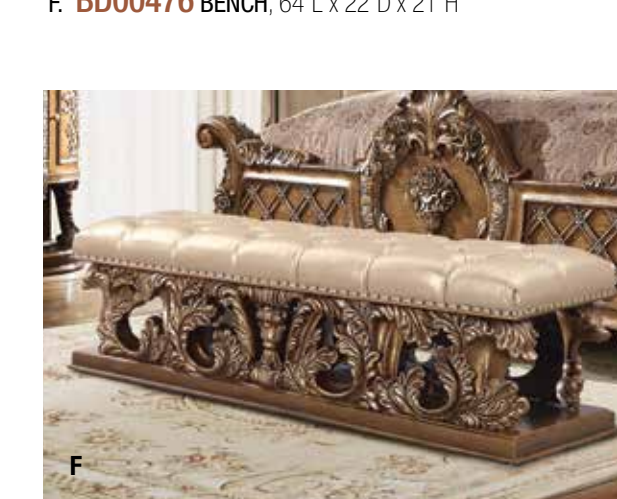

Constantine

PU, LIGHT GOLD, BROWN & GOLD FINISH

The grand Baroque style of the Constantine collection is sure to impress. With a beautiful brown finish to emphasize the scrollwork and regal aspects of the collection. The bed features intricately carved embellishments and an oversized PU padded headboard, it is sure to be the focal point of your bedroom. The matching case goods provide style and plenty of storage with their ample drawers. Transform your bedroom into a glamorous boudoir with the Constantine collection.

D

- A. **BD00471EK** E. KING BED, 101"L x 89"W x 91"H
- B. **BD00472** NIGHTSTAND, 30"L x 20"W x 32"H
- C. **BD00473** MIRROR, 43"L x 60"H
- D. **BD00474** DRESSER, 72"L x 22"W x 40"H
- E. **BD00475** CHEST, 48"L x 23"W x 60"H
- F. **BD00476** BENCH, 64"L x 22"D x 21"H

F