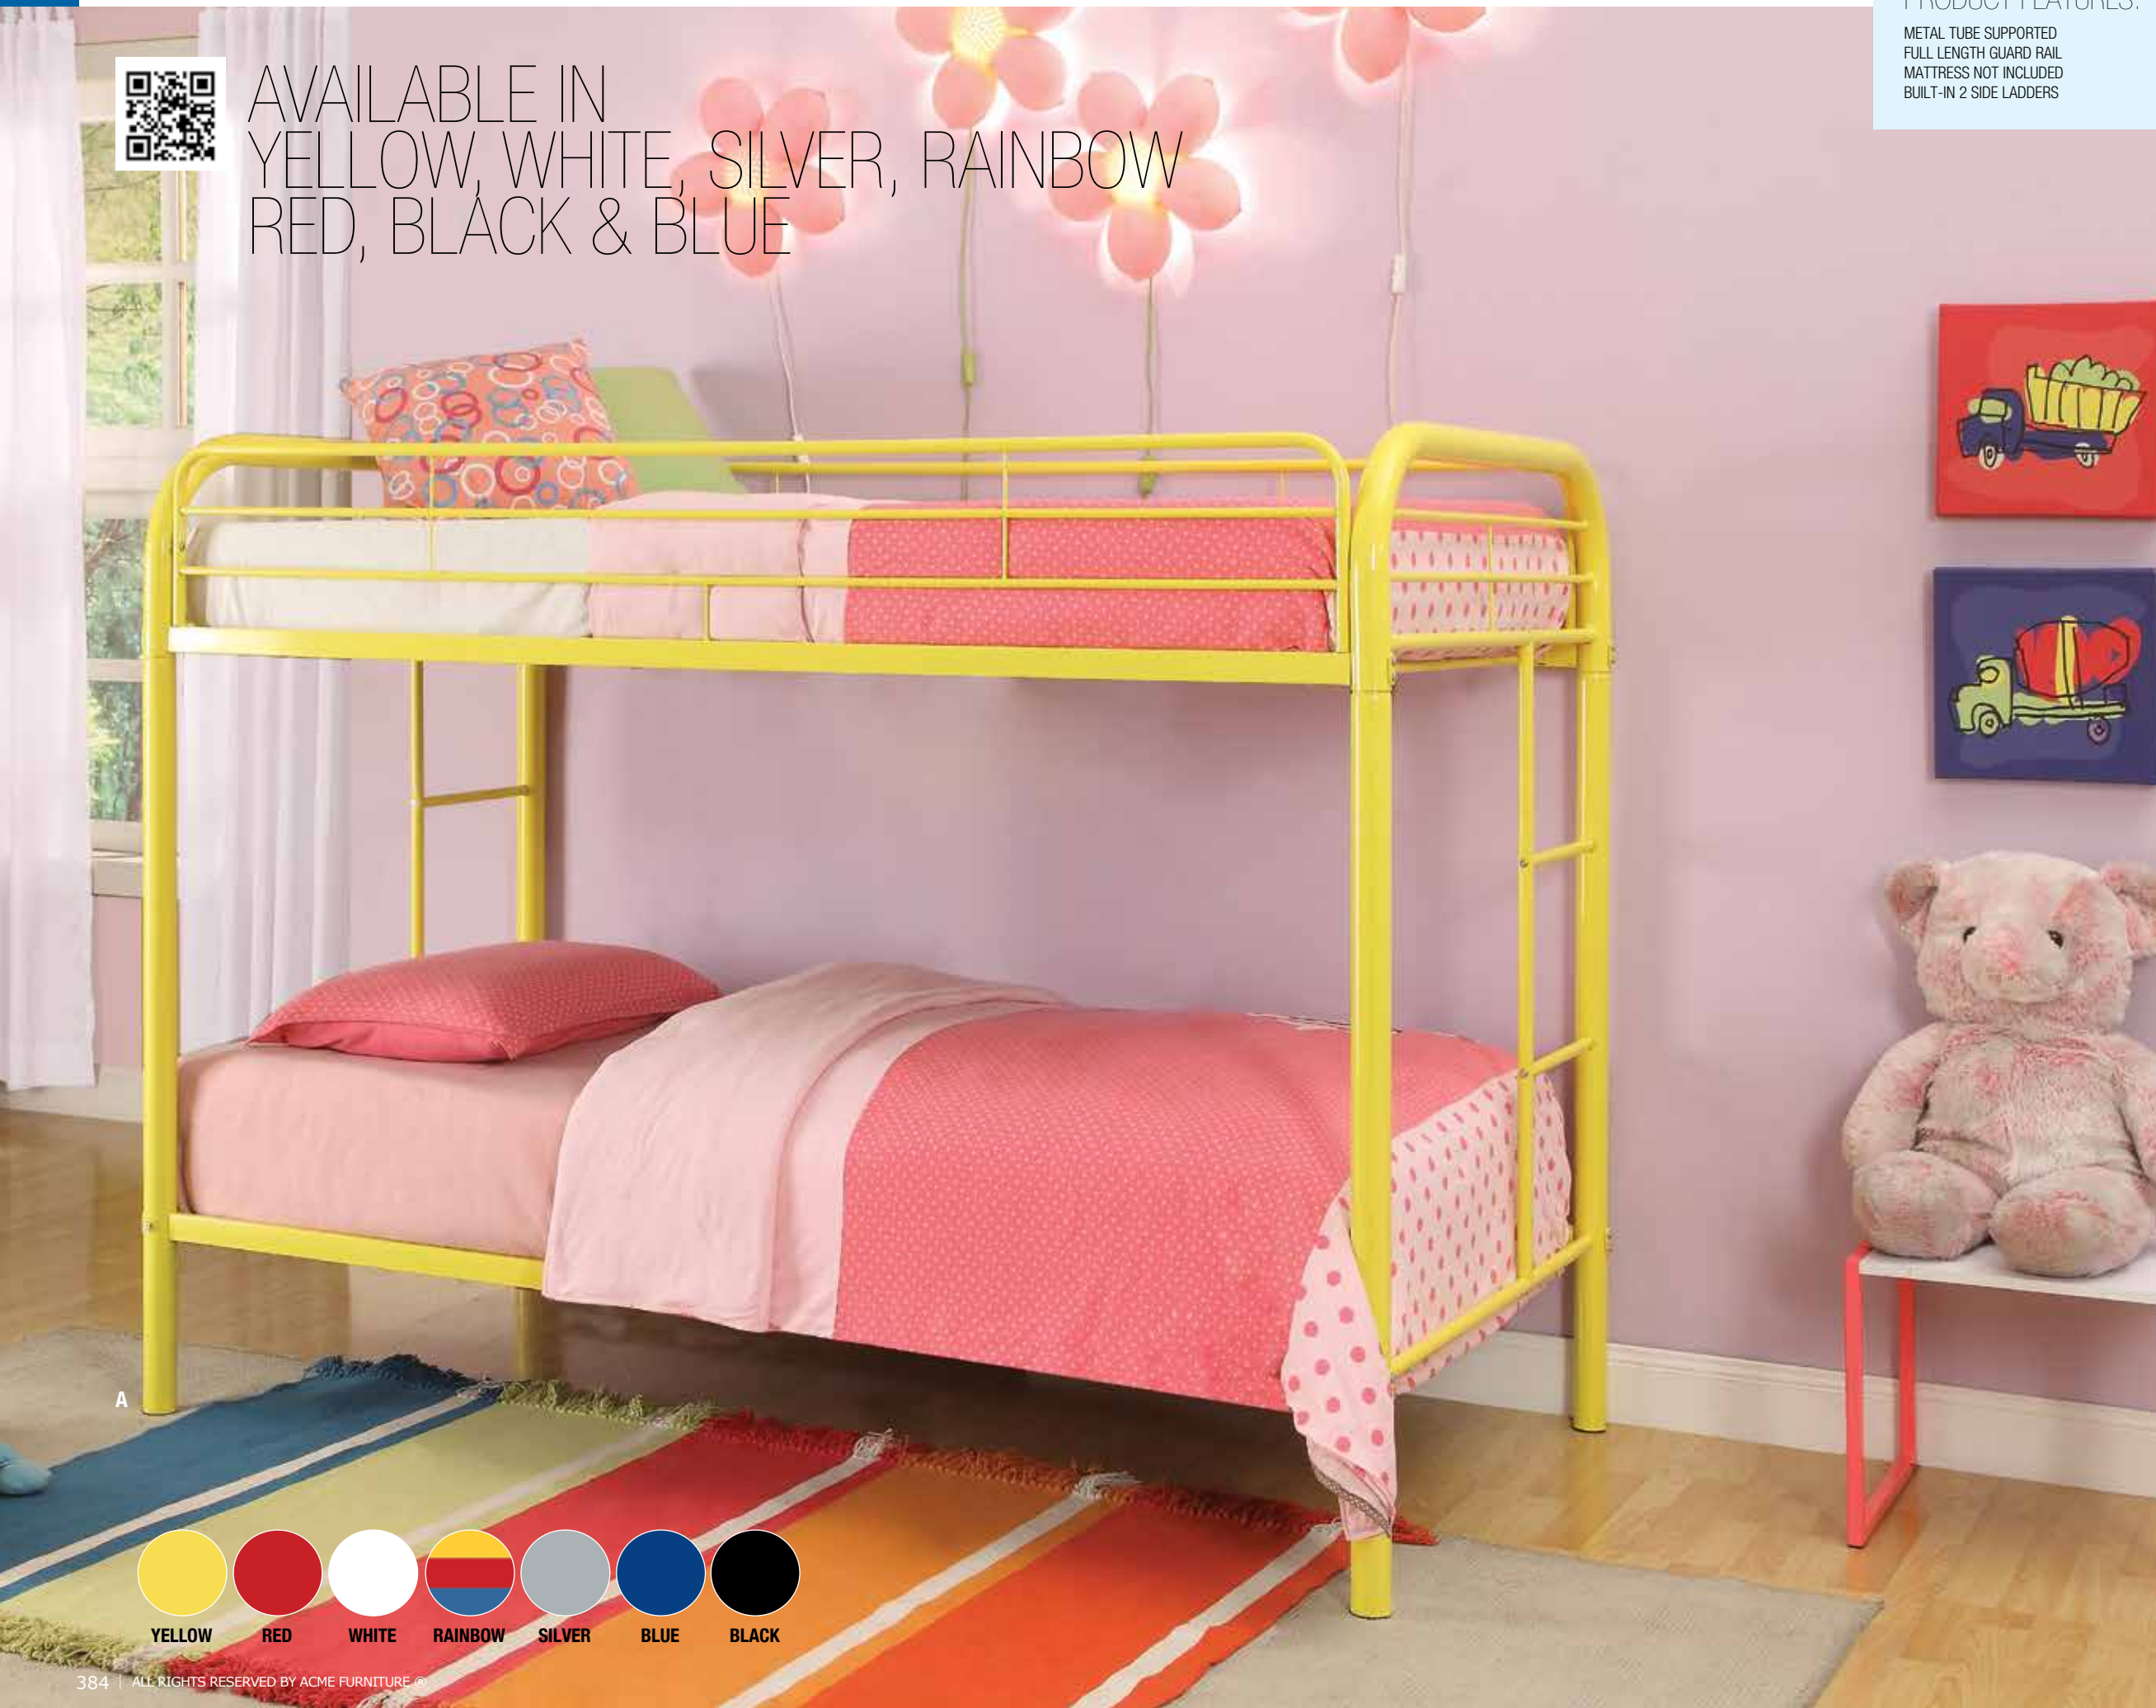

PRODUCT FEATURES:

METAL TUBE SUPPORTED
FULL LENGTH GUARD RAIL
MATTRESS NOT INCLUDED
BUILT-IN 2 SIDE LADDERS

Thomas

TWIN/TWIN BUNK BED, 78"L x 41"W x 60"H

The Thomas twin over twin bunk bed is an amazing space saver, will make a wonderful addition to your children's room. Superior quality metal for durability, built-in side ladders for easy access, and full length guard rails for safety. Choose from a variety of colors, makes it compatible with all types of decor settings.