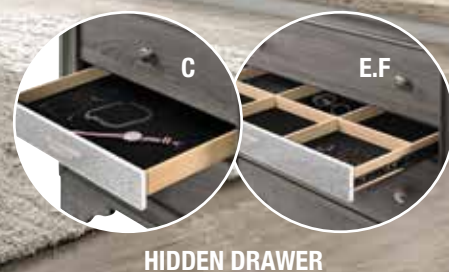

PRODUCT FEATURES:
BOX SPRING NOT REQUIRED
LOW PROFILE FOOTBOARD
RAISED MOLDING TRIM
ACRYLIC INLAY
CENTER METAL GLIDE DRAWER
ENGLISH FRONT & BACK DOVETAIL DRAWER
STORAGE FOOTBOARD (EK, Q)
JEWELRY DRAWER CASEGOODS

PRODUCT FEATURES:
BOX SPRING NOT REQUIRED (EK, Q)
BOX SPRING REQUIRED (T,F)
STORAGE FOOTBOARD (EK, Q)
JEWELRY DRAWER CASEGOODS
PANEL BED (T,F)
CENTER METAL GLIDE DRAWER
ENGLISH FRONT & BACK DOVETAIL DRAWER
LOW PROFILE FOOTBOARD
RAISED MOLDING TRIM

Naima

GRAY FINISH

Naima collection not only has casual-look with rich finish, but also has sparkling acrylic panel to take a contemporary design to a new level. Clean lines and contemporary styling casegoods complementing the bed provide elegant style that will make your bedroom as an eye catcher.

- A. **25967EK** E. KING BED w/STORAGE, 84"L x 79"W x 50"H
- B. **25970Q** QUEEN BED w/STORAGE, 84"L x 63"W x 50"H
- C. **25973** NIGHTSTAND, 26"L x 17"W x 26"H
- D. **25974** MIRROR, 47"L x 36"H
- E. **25975** DRESSER, 63"L x 17"W x 39"H
- F. **25976** CHEST, 34"L x 17"W x 51"H

- A. **25767EK** E. KING BED w/STORAGE, 84"L x 79"W x 50"H
- B. **25770Q** QUEEN BED w/STORAGE, 84"L x 63"W x 50"H
- C. **25765F** FULL BED, 80"L x 57"W x 55"H
- D. **25760T** TWIN BED, 80"L x 42"W x 55"H
- E. **25773** NIGHTSTAND, 26"L x 17"W x 26"H
- F. **25774** MIRROR, 47"L x 36"H
- G. **25775** DRESSER, 63"L x 17"W x 39"H
- H. **25776** CHEST, 34"L x 17"W x 51"H

Naima

WHITE FINISH

The Naima bedroom collection offers sophisticated look, clean lines and contemporary style. Features panel headboard, and storage footboard in bright white finish with contrasting light gray trim panel, which provides elegant style that will bring you a perfect sleek design for your home. Storage footboard only available for King and Queen bed size.