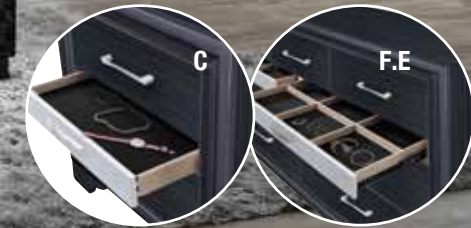

new

PRODUCT FEATURES:
 BOX SPRING NOT REQUIRED
 UPHOLSTERED BED
 CHANNEL-TUFTED HEADBOARD
 ENGLISH FRONT & BACK DOVETAIL DRAWER
 CASE GOODS w/JEWELRY STORAGE DRAWERS
 CENTER METAL GLIDE DRAWER

HIDDEN DRAWER