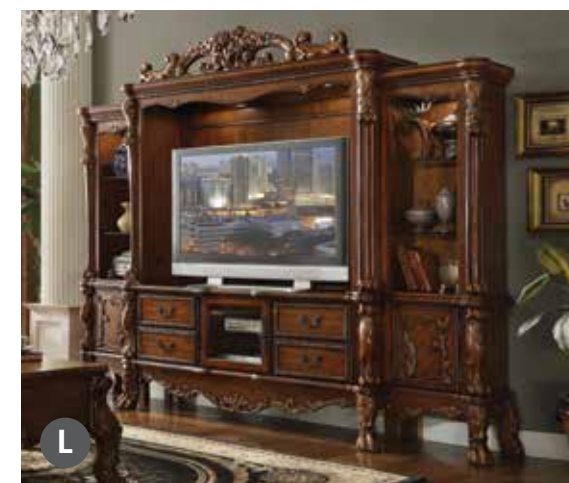

Dresden

COLLECTION

CHERRY PU & CHERRY OAK FINISH

Elegant yet lightheartedly playful, Dresden is donned in an amiable cherry oak finish with hand applied burnish over the many layers of stains and finishes that are manually rubbed on, providing depth and character to this classic group. The Rococo style is candidly represented in the classic ornamental features of Dresden, with the carefully chosen hardwood veneer inlaid, plentiful decorative carvings, and ample sizes worthy of a master bedroom group.

Exclusive design
Great comfort and extravagant living

Dresden COLLECTION

- A. 23140Q Bedroom Set, see page 96
- B. 12140Q Bedroom Set, see page 98
- C. AC01309 Fireplace, see page 1431
- D. 15160 Sofa Set, see page 660
- E. 12165 Occasional Set, see page 984

- F. 12169 Office Set, see page 1176
- G. 12163 Entertainment Center, see page 1116
- H. 60010 Dining set, see page 421
- I. 12160 Counter Dining Set, see page 579
- J. 12150 Dining set, see page 420
- K. 12158 Curio, see page 1468
- L. 91335 Entertainment Center, see page 1104