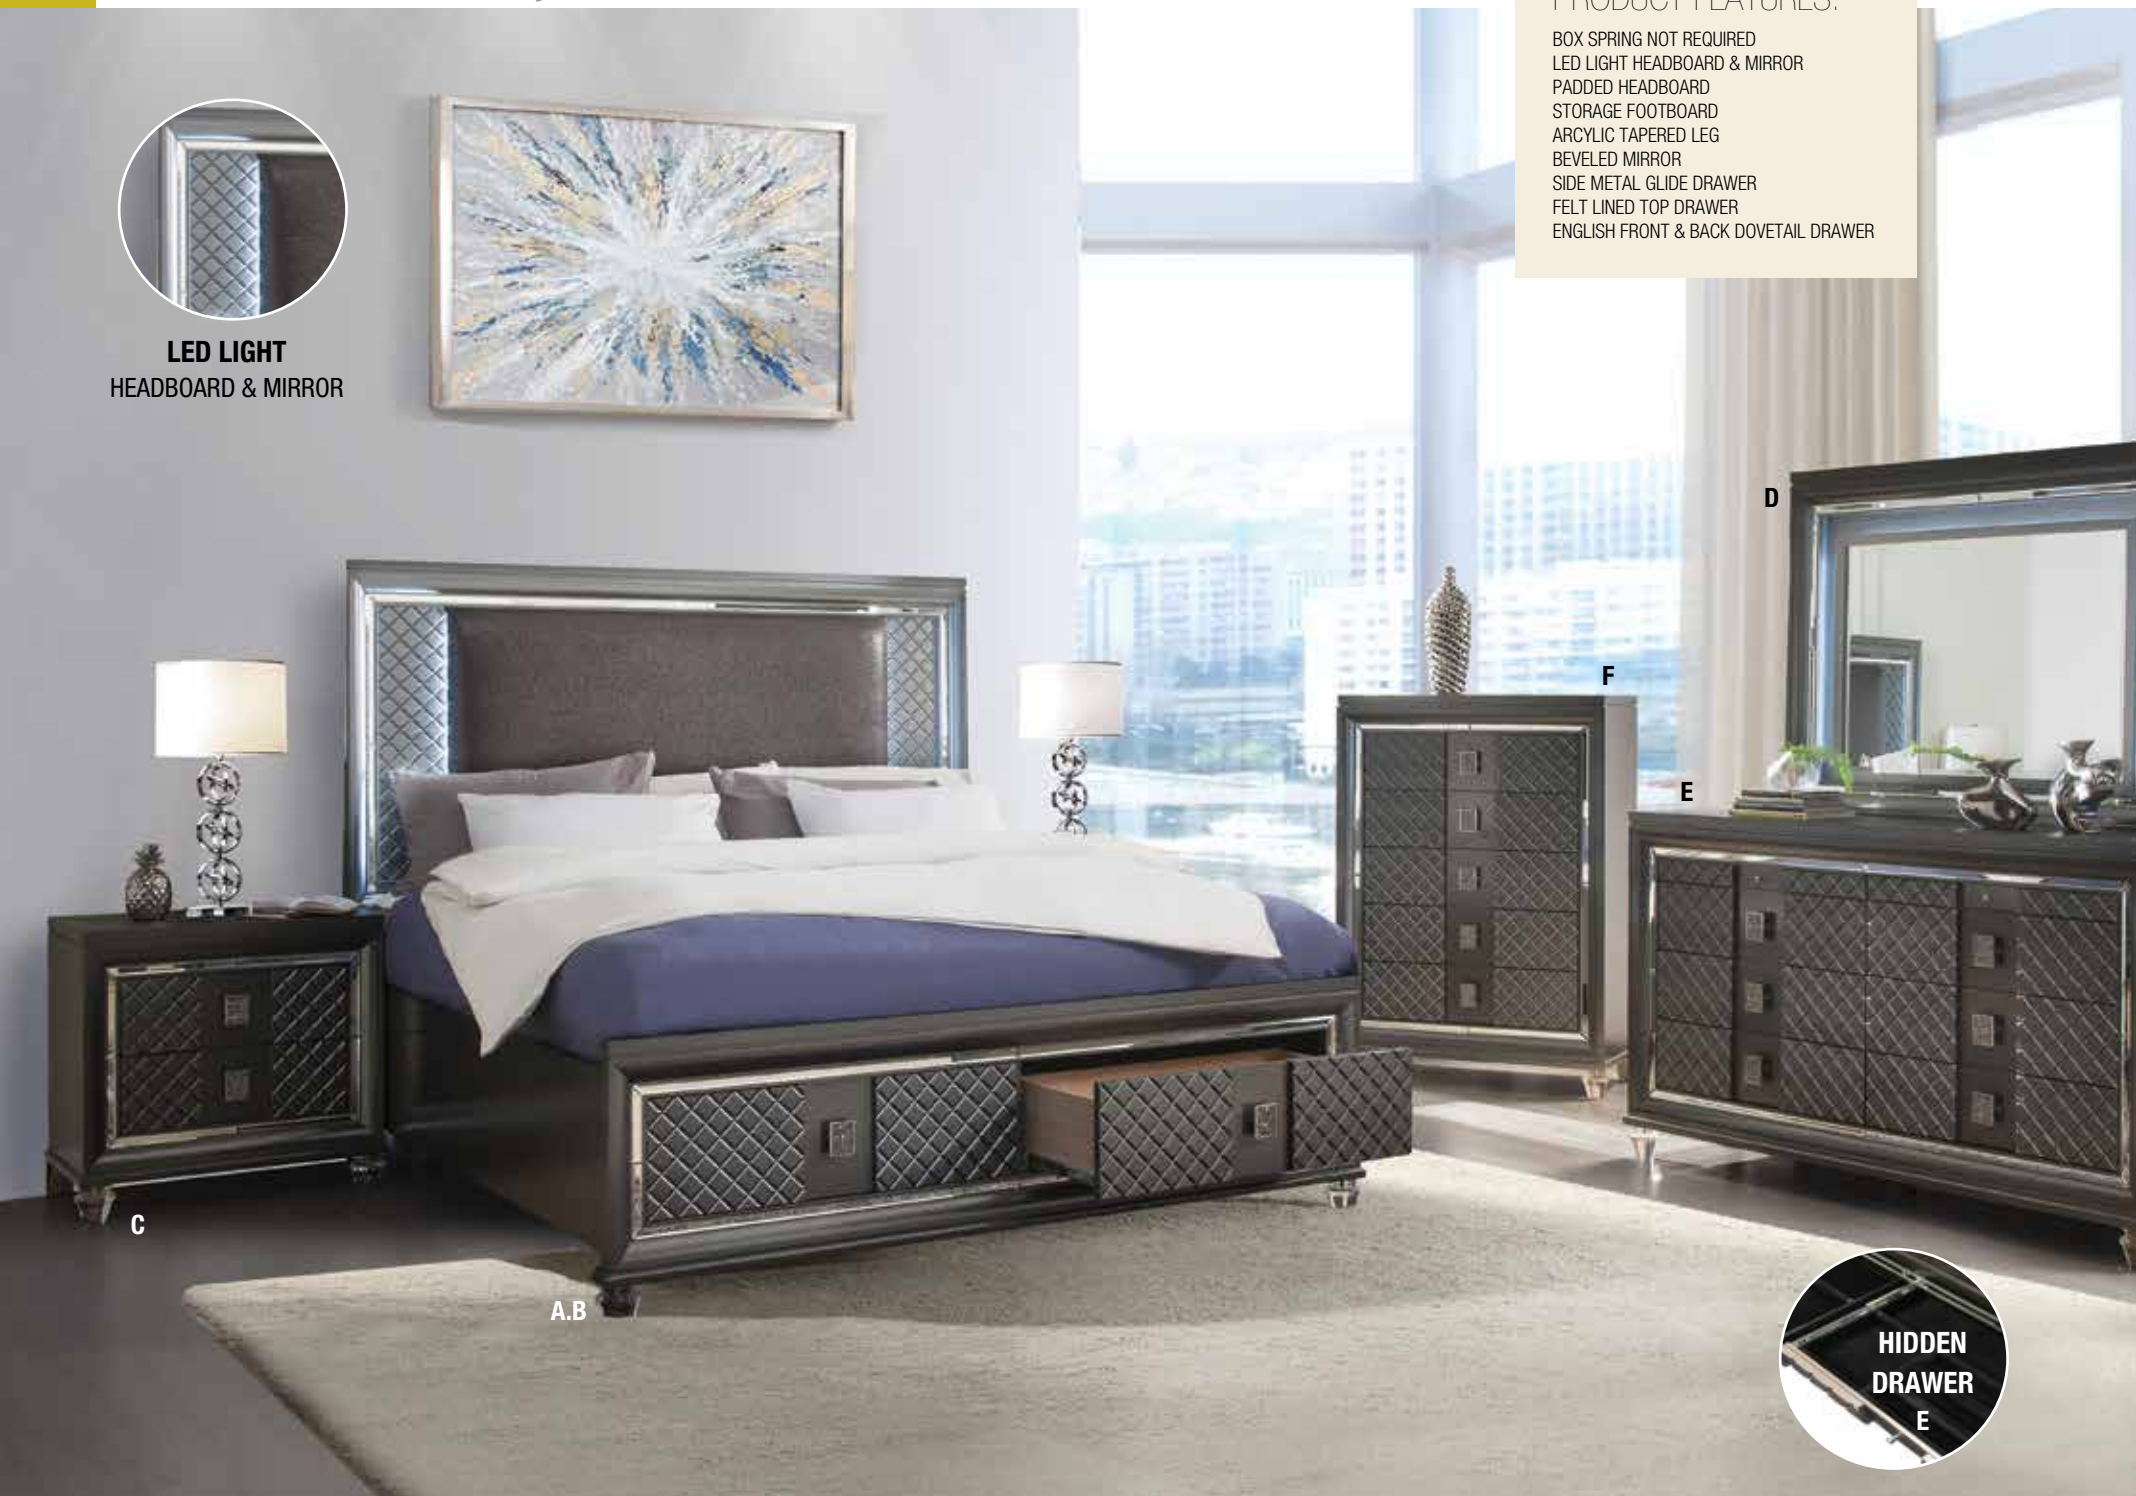

PRODUCT FEATURES:

- BOX SPRING NOT REQUIRED
- LED LIGHT HEADBOARD & MIRROR
- PADDED HEADBOARD
- STORAGE FOOTBOARD
- ACRYLIC TAPERED LEG
- BEVELED MIRROR
- SIDE METAL GLIDE DRAWER
- FELT LINED TOP DRAWER
- ENGLISH FRONT & BACK DOVETAIL DRAWER

PRODUCT FEATURES:

- BOX SPRING NOT REQUIRED
- LOW PROFILE FOOTBOARD
- CLEAR ACRYLIC TAPERED LEG
- PADDED HEADBOARD WITH LED FUNCTION
- SIDE METAL GLIDE DRAWER
- FELT LINED TOP DRAWER
- ENGLISH FRONT & BACK DOVETAIL DRAWER