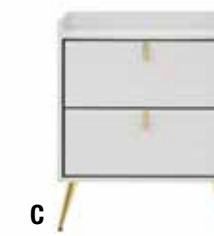

Milla

LIGHT BLUE FINISH

The perfect centerpiece for your bedroom. The Milla bed features a nailhead trim headboard and a low-profile footboard style frame. Luxurious and comfortable haven to sleep in. The gold tapered metal legs provide sturdy support for years to come. This platform bed can be easily assembled with the provided step-by-step assembly instruction and hardware pack.

- A. **BD01272EK** E. KING BED, 86"L x 80"W x 48"H
- B. **BD01181Q** QUEEN BED, 86"L x 64"W x 48"H
- C. **BD01177** NIGHTSTAND, 22"L x 16"W x 26"H
- D. **BD01178** MIRROR, 40"L x 40"H
- E. **BD01179** DRESSER, 58"L x 16"W x 35"H
- F. **BD01180** CHEST, 32"L x 16"W x 50"H