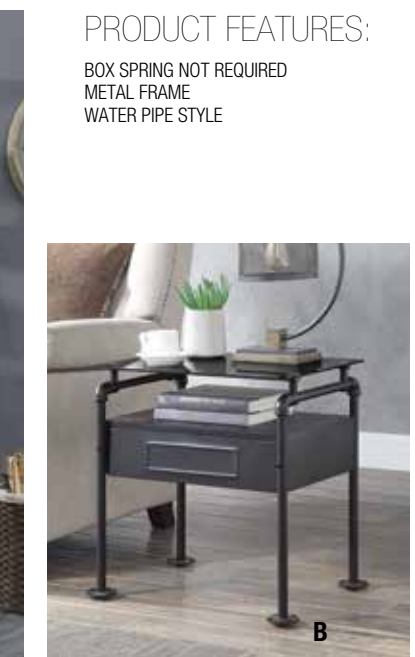

PRODUCT FEATURES:

- BOX SPRING NOT REQUIRED
- METAL FRAME
- WATER PIPE STYLE