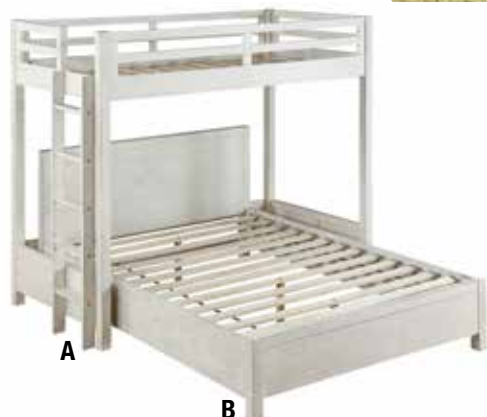

PRODUCT FEATURES:

- SUPPORTED SLATS: 14 LOFT & 14 QUEEN BED
- FIXED LADDER
- MATTRESS NOT INCLUDED
- 3/4 EXTENSION GLIDE DRAWER
- ENGLISH FRONT & BACK DOVETAIL DRAWER
- METAL SIDE GLIDE DRAWER
- FELTLINED TOP DRAWER

new

Celerina

WEATHERED WHITE FINISH

The Celerina collection is great for smaller bedrooms. The loft bed provides space for sleeping, whilst the open bottom can be used for play, study, or as extra storage. The optional queen bed fits underneath the loft bed, ideal for not taking up additional space in your bedroom. Add storage with the matching chest. The ample drawers offer plenty of room for all your things. The white finish will blend in seamlessly with existing decor and furniture.

- A. **BD00616** TWIN LOFT BED, 80"L x 41"W x 73"H
- B. **BD00615Q** QUEEN BED, 87"L x 63"W x 40"H
- C. **BD00617** CHEST, 42"L x 20"W x 36"H

PRODUCT FEATURES:

- SUPPORT SLATS: 14 TOP & 14 BOTTOM
- FIXED LADDER
- MATTRESS NOT INCLUDED

new

Cedro

WEATHERED WHITE FINISH

This bunk bed strikes a classic silhouette with vertically slatted guardrails. Each bed features a slat system (14+14) to accommodate your preferred mattresses (not included) without the need for bulky box springs or bunkie boards. The low-profile bottom bunk allows for more space between bunks, no more bumping heads when getting up. The bed is finished in a weathered white for a rustic look.

- **BD00612**
- A. **TWIN/TWIN BUNK BED**
- 78"L x 41"W x 75"H