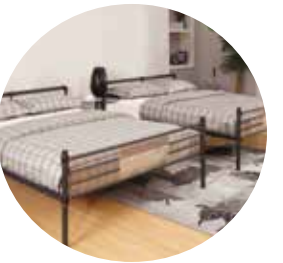

Brantley II

SANDY BLACK & DARK BRONZE
HAND-BRUSHED FINISH

37735

A. FULL XL/QUEEN BUNK BED

83"L x 65"W x 68"H

* This bunk bed requires a Full XL/Queen mattress

PRODUCT FEATURES:
SUPPORTED SLATS:
22 TOP & 22 BOTTOM
EASY ACCESS GUARD RAILS
MATTRESS NOT INCLUDED

A

FULL XL
QUEEN

Brantley

SANDY BLACK & DARK BRONZE
HAND-BRUSHED FINISH

37725

A. FULL XL/QUEEN BUNK BED

83"L x 65"W x 68"H

* This bunk bed requires a Full XL/Queen mattress

PRODUCT FEATURES:
SUPPORTED SLATS:
22 TOP & 22 BOTTOM
EASY ACCESS GUARD RAILS
MATTRESS NOT INCLUDED

A

Brantley II

SANDY BLACK & DARK BRONZE
HAND-BRUSHED FINISH

37730

B. QUEEN/QUEEN BUNK BED

83"L x 65"W x 68"H

ALTERNATIVE VIEW

PRODUCT FEATURES:
SUPPORTED SLATS :
22 TOP & 22 BOTTOM
EASY ACCESS GUARD RAILS
MATTRESS NOT INCLUDED

B

QUEEN
QUEEN

Brantley

SANDY BLACK & DARK BRONZE
HAND-BRUSHED FINISH

37720

B. QUEEN/QUEEN BUNK BED

83"L x 65"W x 68"H

ALTERNATIVE VIEW

PRODUCT FEATURES:
SUPPORTED SLATS:
22 TOP & 22 BOTTOM
EASY ACCESS GUARD RAILS
MATTRESS NOT INCLUDED

B