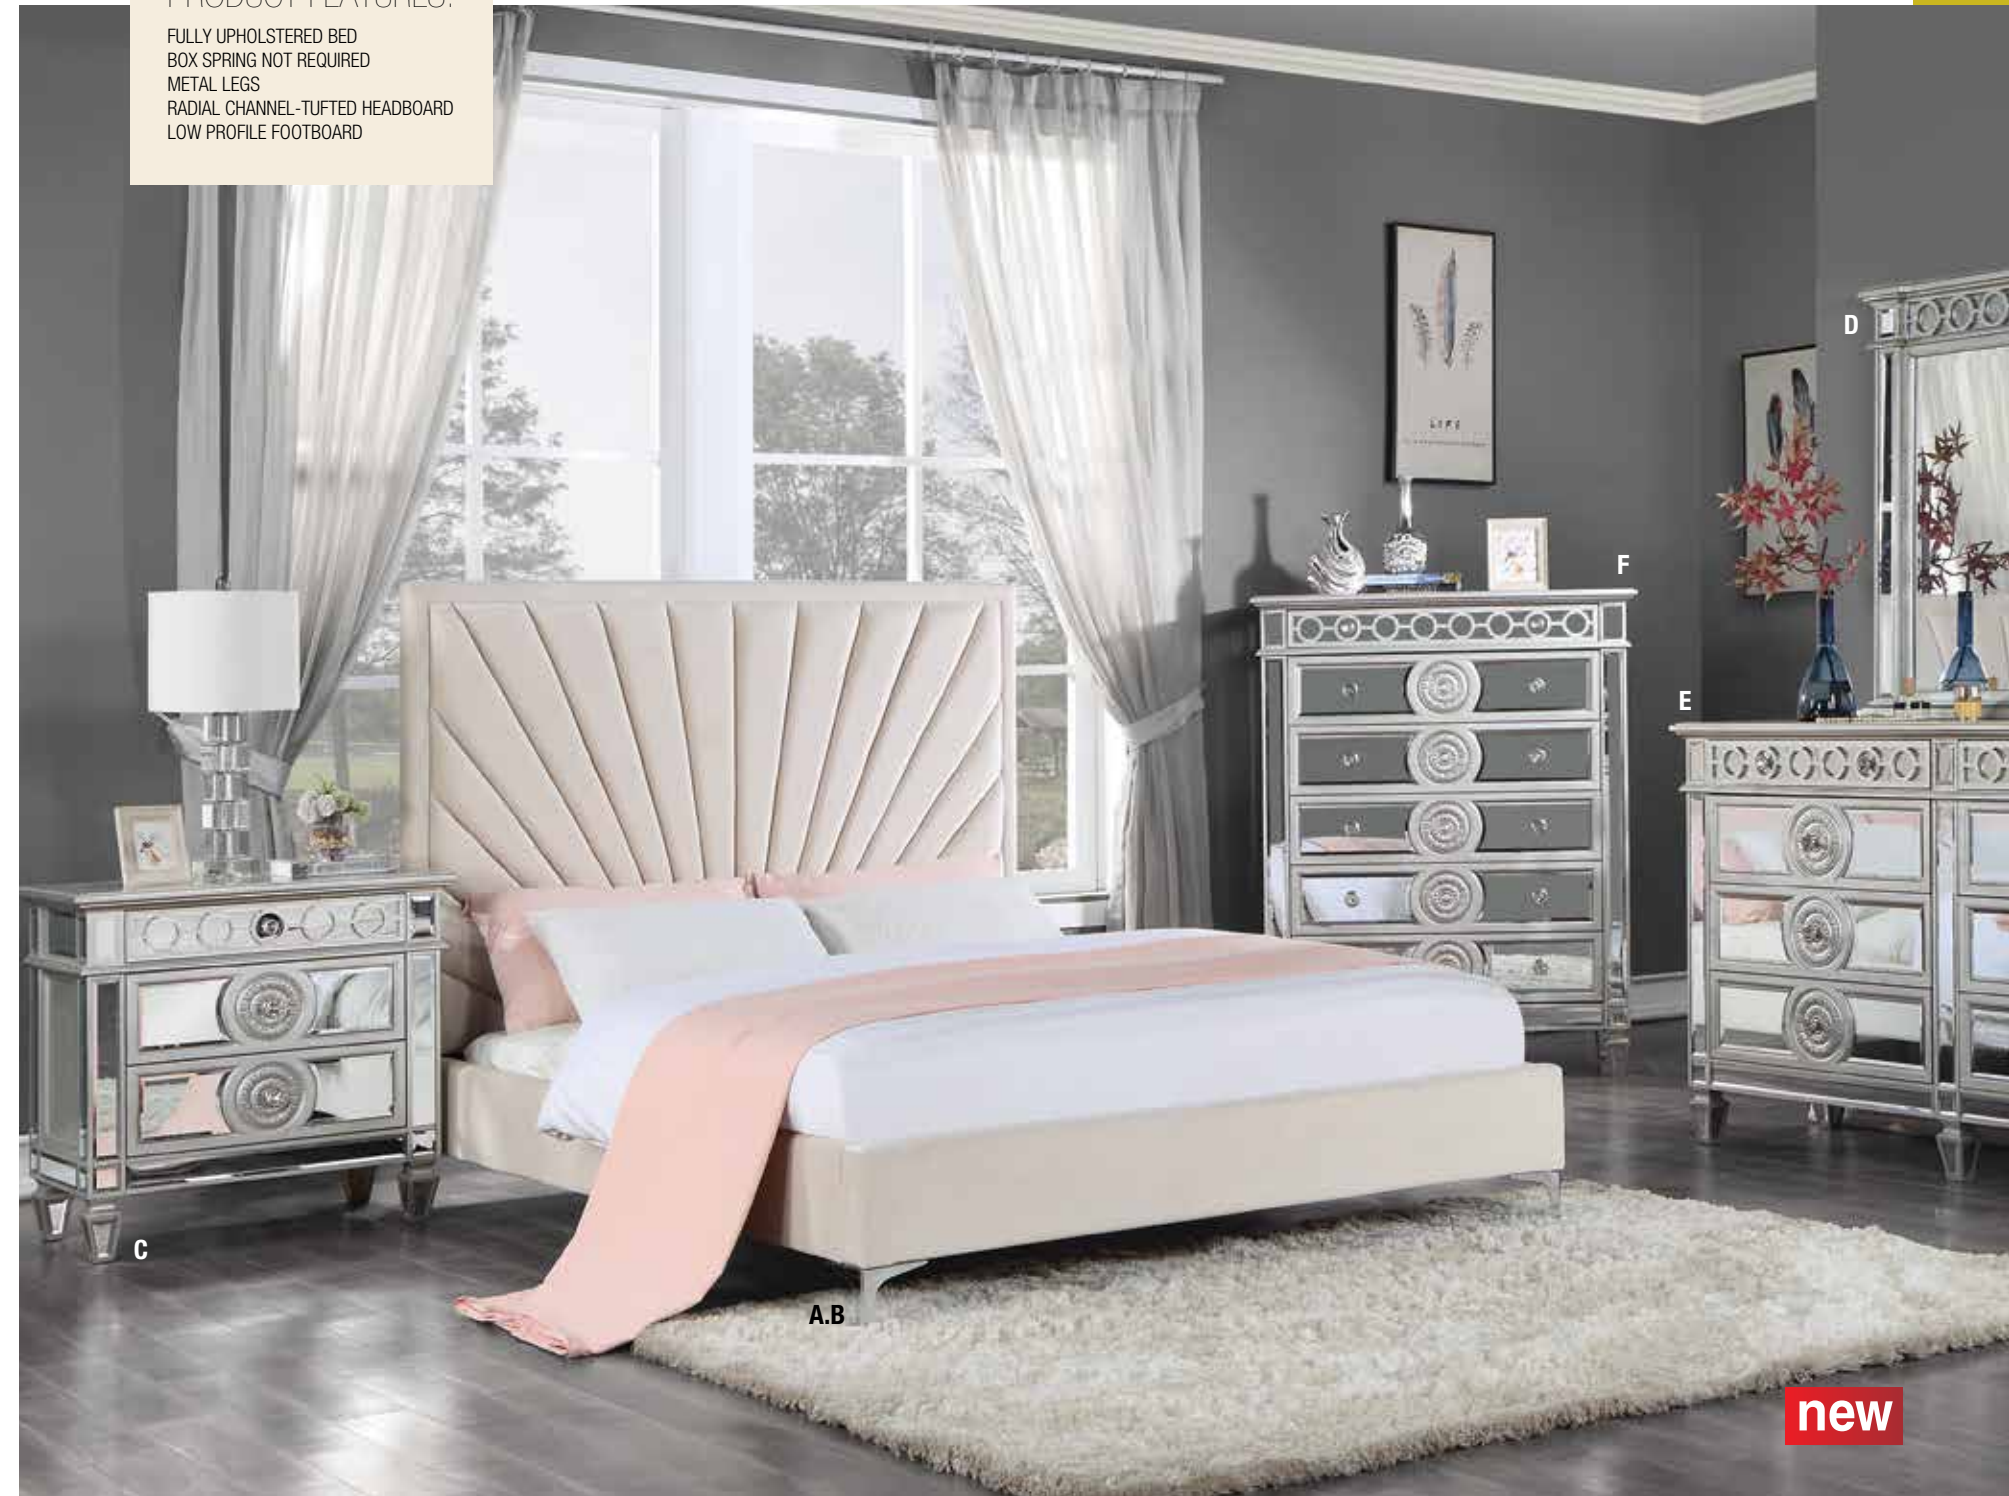

PRODUCT FEATURES:
FULLY UPHOLSTERED BED
BOX SPRING NOT REQUIRED
METAL LEGS
RADIAL CHANNEL-TUFTED HEADBOARD
LOW PROFILE FOOTBOARD

new

Faiz

BEIGE VELVET

The decadent Faiz beige velvet upholstery looks like it came right out of a home magazine. This prestige bed awaits you with this unique sunburst channel-tufted headboard design to create an eye-catching focal piece in your bedroom. Metal feet provide the bed with ultimate support. No need for a box spring, thirteen slats are included for a stable night's sleep.

- A. **BD00956EK** E. KING BED, 87"L x 81"W x 57"H
- B. **BD00957Q** QUEEN BED, 87"L x 65"W x 57"H
- C. **26153** NIGHTSTAND, 32"L x 19"W x 31"H
- D. **26154** MIRROR, 52"L x 42"H
- E. **26155** DRESSER, 68"L x 20"W x 41"H
- F. **26156** CHEST, 44"L x 21"W x 56"H