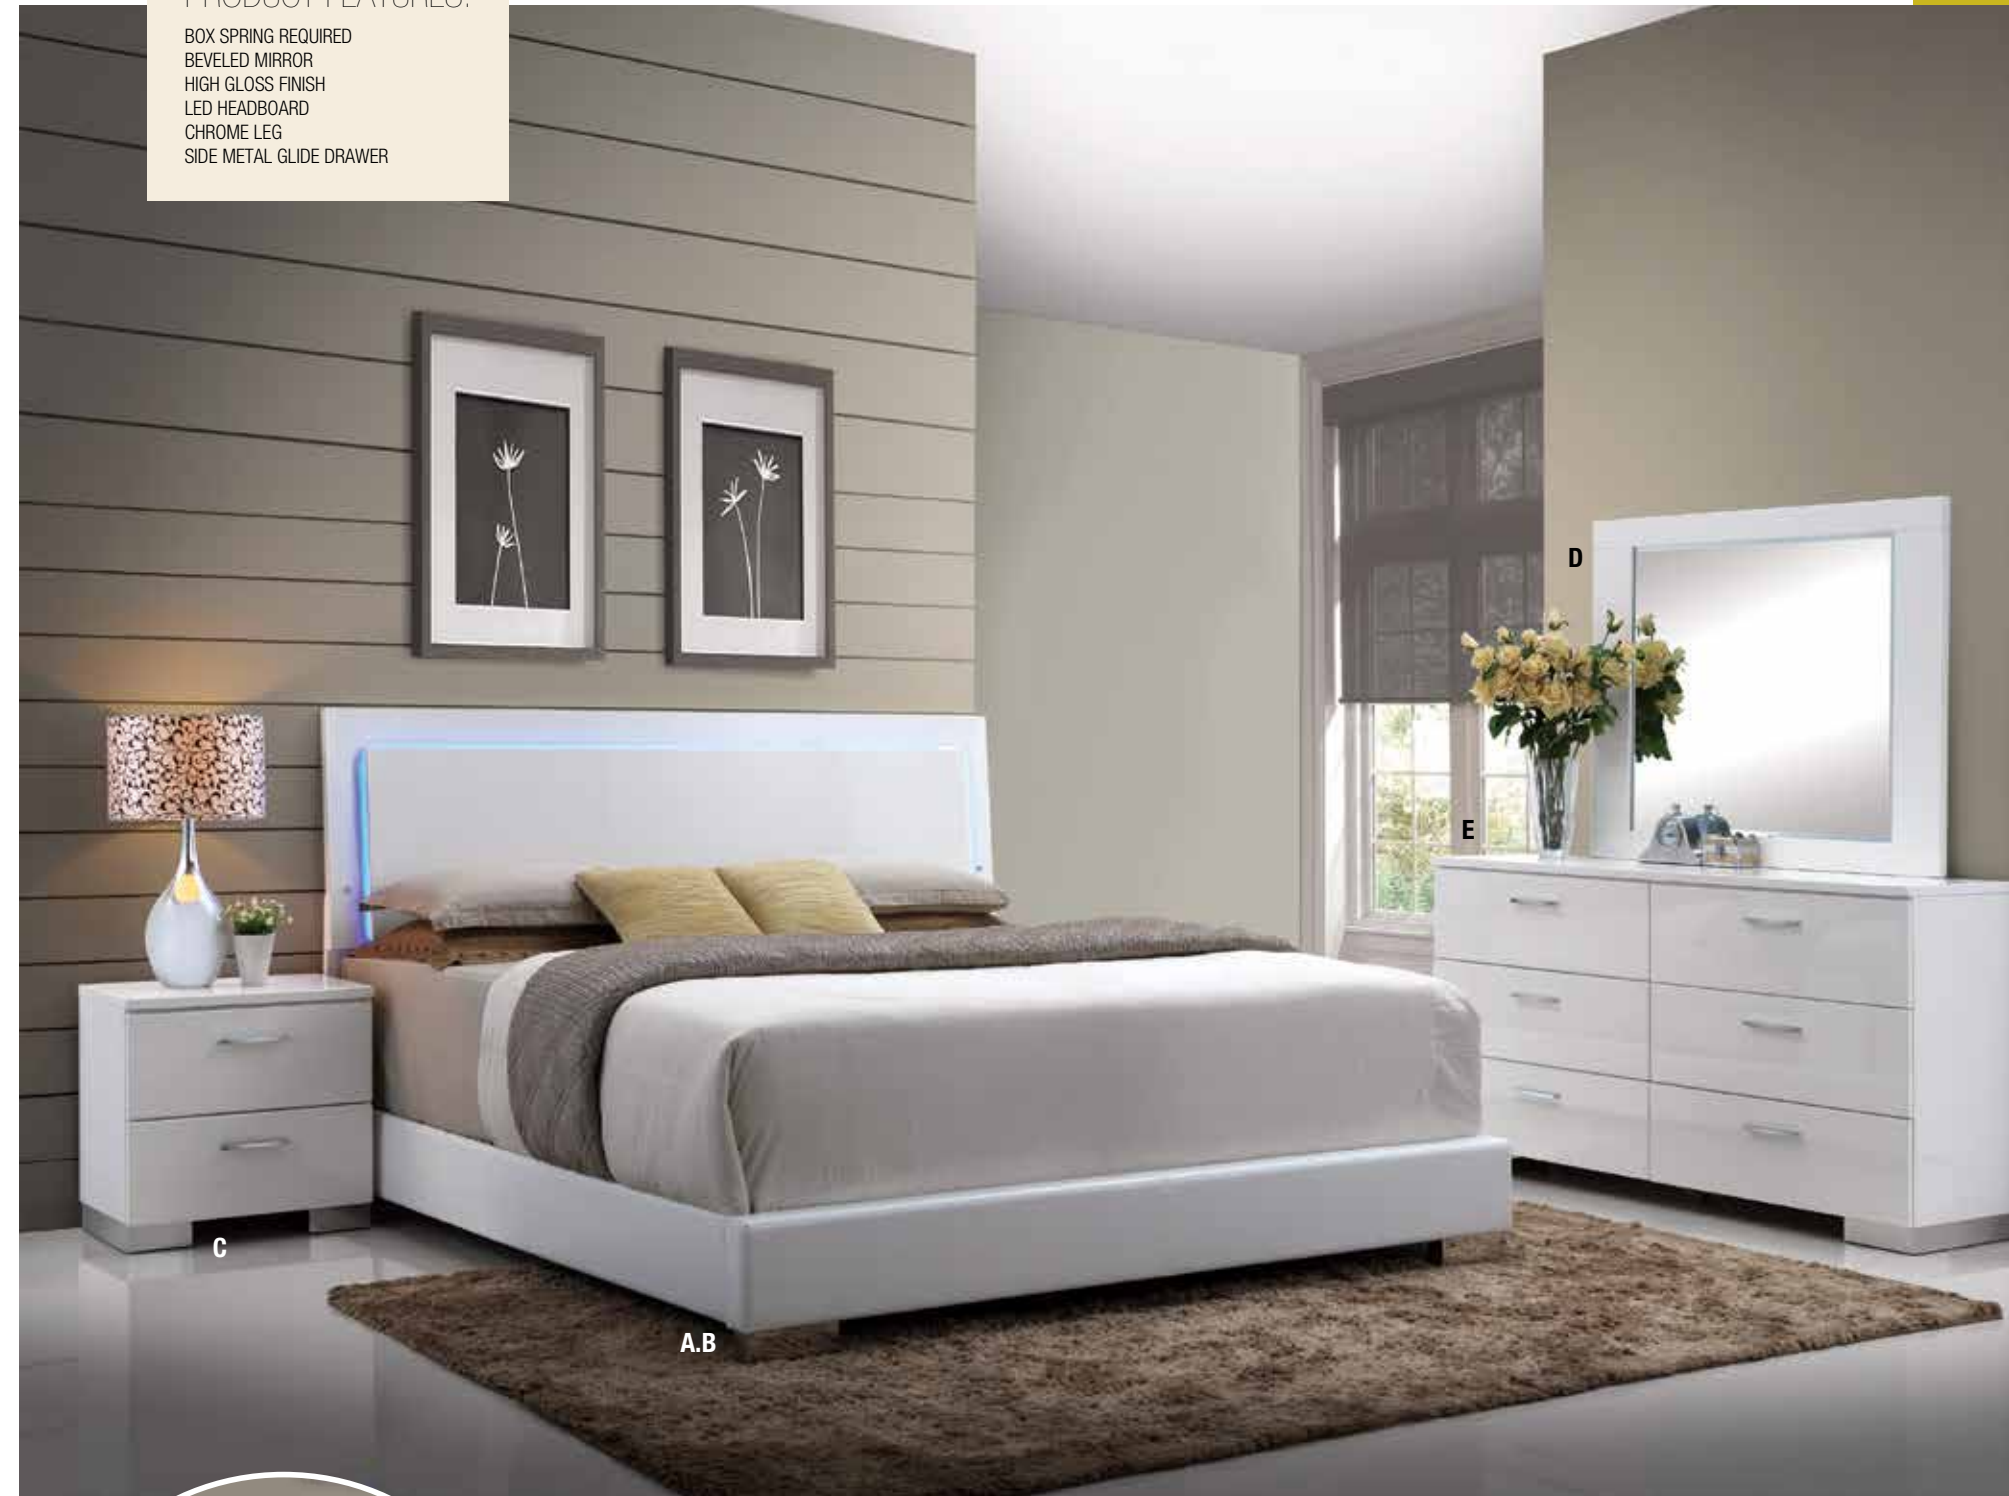

PRODUCT FEATURES:
BOX SPRING REQUIRED
BEVELED MIRROR
HIGH GLOSS FINISH
LED HEADBOARD
CHROME LEG
SIDE METAL GLIDE DRAWER