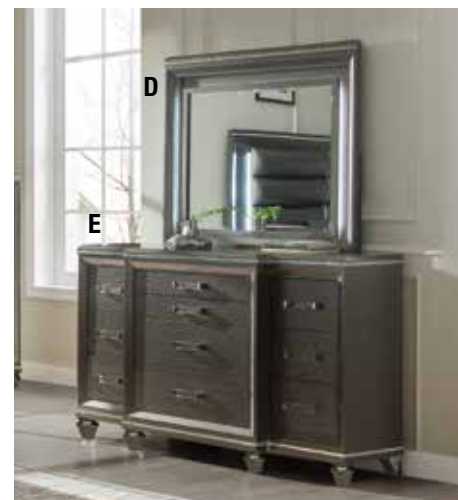

PRODUCT FEATURES:
BOX SPRING NOT REQUIRED
LED LIGHT HEADBOARD & MIRROR
EMBOSSED TEXTURED FRONT DRAWERS
PADDED HEADBOARD
WOOD TAPERED LEG
BEVELED MIRROR
SIDE METAL GLIDE DRAWER
FELT LINED TOP DRAWER
ENGLISH FRONT & BACK DOVETAIL DRAWER

PRODUCT FEATURES:
BOX SPRING NOT REQUIRED
LED LIGHT HEADBOARD & MIRROR
EMBOSSED TEXTURED FRONT DRAWERS
PADDED HEADBOARD
WOOD TAPERED LEG
BEVELED MIRROR
SIDE METAL GLIDE DRAWER
FELT LINED TOP DRAWER
ENGLISH FRONT & BACK DOVETAIL DRAWER

new

Sadie

PU & DARK CHAMPAGNE FINISH

The clean lines and transitional look of the Sadie storage bed make it an ideal addition to any bedroom. This contemporary bed features a rectangular headboard and storage footboard with two drawers in a modern dark champagne finish. This gorgeous bed features a padded, horizontal tufted headboard in a multi-tone fabric with LED lighting and a sparkling mirror trim. Accented with textured and embossed front panels and tapered wood bed legs, this unique bed will add a touch of modern elegance and style to any bedroom.

- A. **27937EK** E. KING BED w/STORAGE & LED, 91"L x 79"W x 68"H
- B. **27940Q** QUEEN BED w/STORAGE & LED, 91"L x 63"W x 68"H
- C. **27943** NIGHTSTAND, 30"L x 18"W x 29"H
- D. **27944** MIRROR w/LED, 47"L x 38"H
- E. **27945** DRESSER, 66"L x 19"W x 39"H
- F. **27946** CHEST, 38"L x 18"W x 54"H
- G. **96947** BENCH, 54"L x 18"D x 19"H

Sadie

PEARL WHITE PU & WHITE FINISH