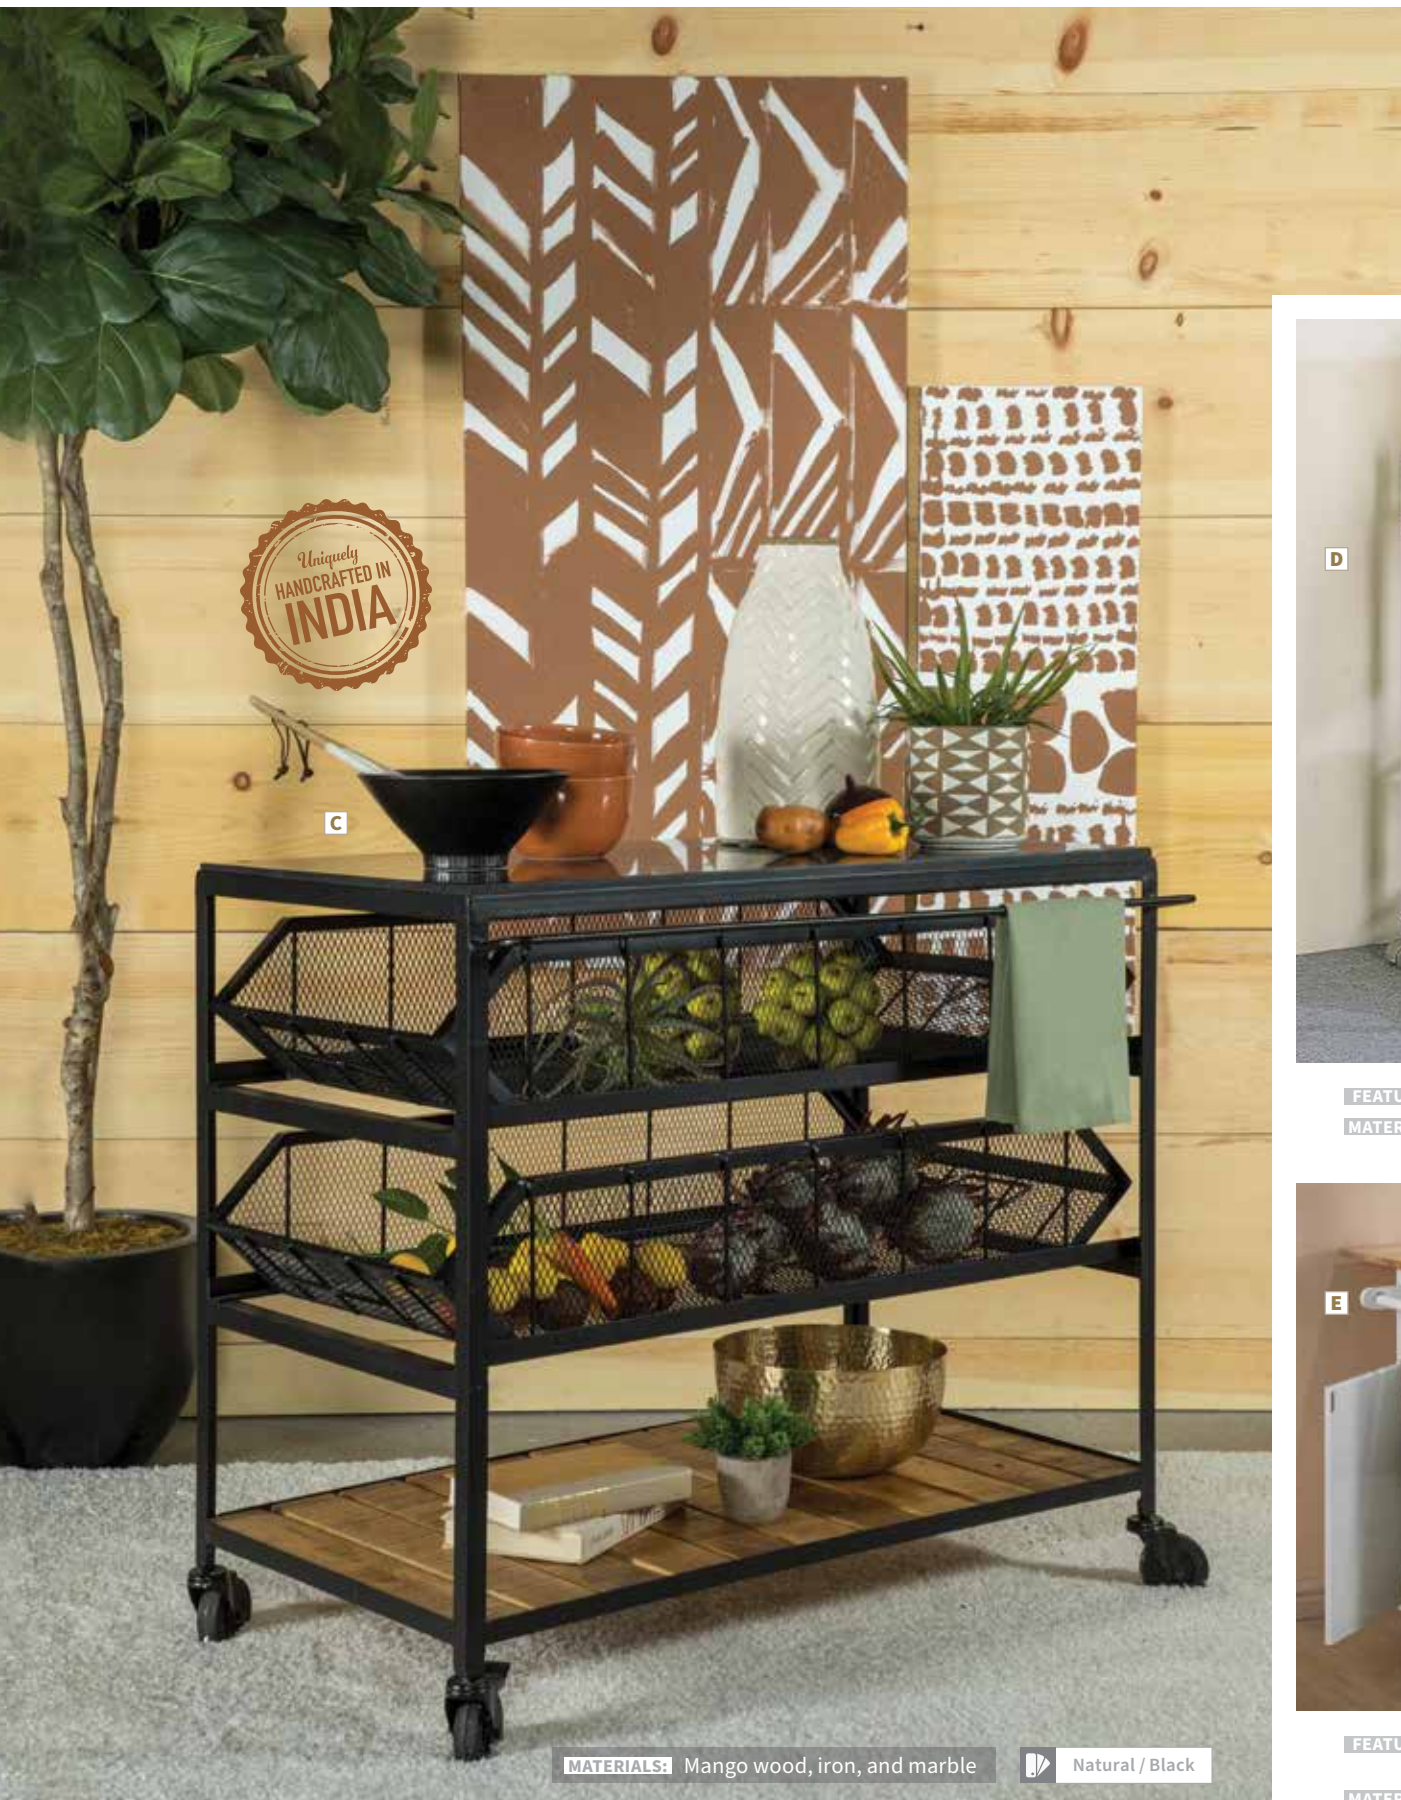

MATERIALS: Mango wood, iron, and marble
Natural / Black