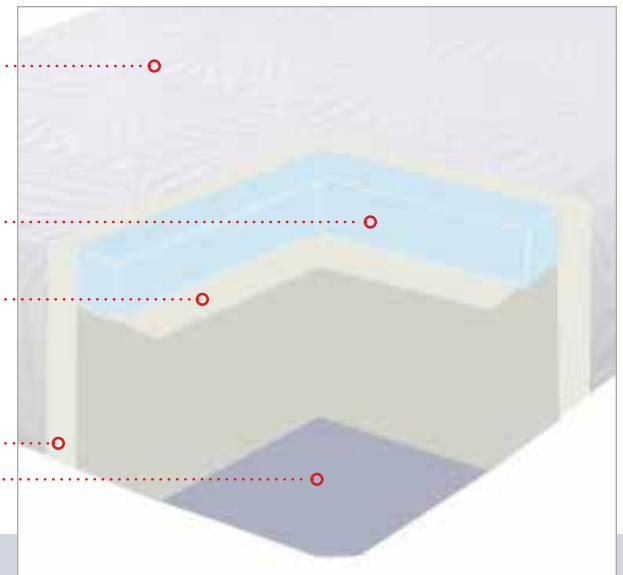

IAN 12" MEMORY FOAM MATTRESS

- Wake up feeling revitalized every morning with the luxurious comfort of our memory foam mattress
- Offers a pressure-relieving memory foam top layer and supportive high-density base foam for a soft comfort level
- Comes with a deluxe hypoallergenic removable soft-knit polyester ticking for added convenience.
- Meets federal fire retardant safety standards and is produced with CertiPUR-US certified foam made without harmful chemicals
- Shipped conveniently in a box for easy setup

- **A 12" Queen Memory Foam Mattress 350065Q**
  60.00" w x 80.00" d x 12.00" h
- **12" Eastern King Memory Foam Mattress 350065KE**
  76.00" w x 80.00" d x 12.00" h
- **12" California King Memory Foam Mattress 350065KW**
  72.00" w x 84.00" d x 12.00" h

- Deluxe removable soft-knit ticking
- 3.7" soft memory foam
- 8.3" high resilience support foam
- Fire retardant barrier
- Non-slip fabric