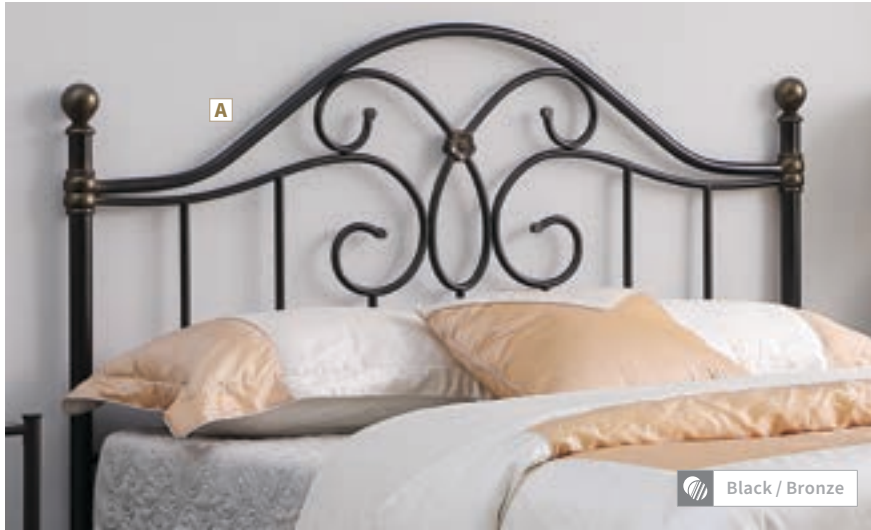

METAL HEADBOARDS

Accommodating queen and full size bed frames

FEATURES: Bed Frame Required: 9601QK or 9601TF / Powder Coated Finish

MATERIALS: Heavy gauge steel tubing

Create a vintage look with these excellently-designed metal headboards

A Queen/Full Headboard 300182QF
60.75"w x 2.50"d x 48.00"h