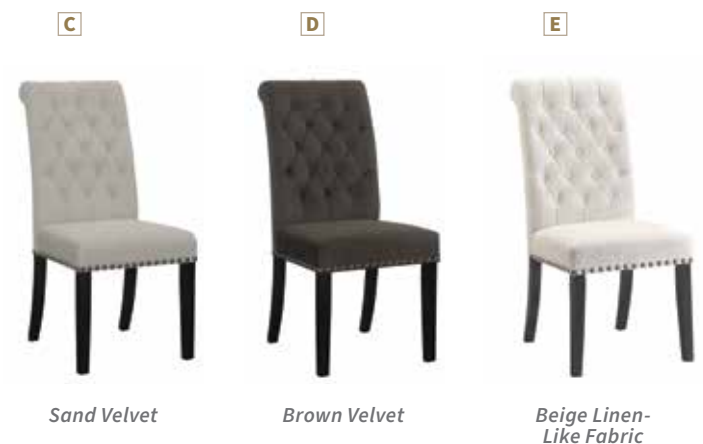

Sand Velvet

Brown Velvet

Beige Linen-Like Fabric