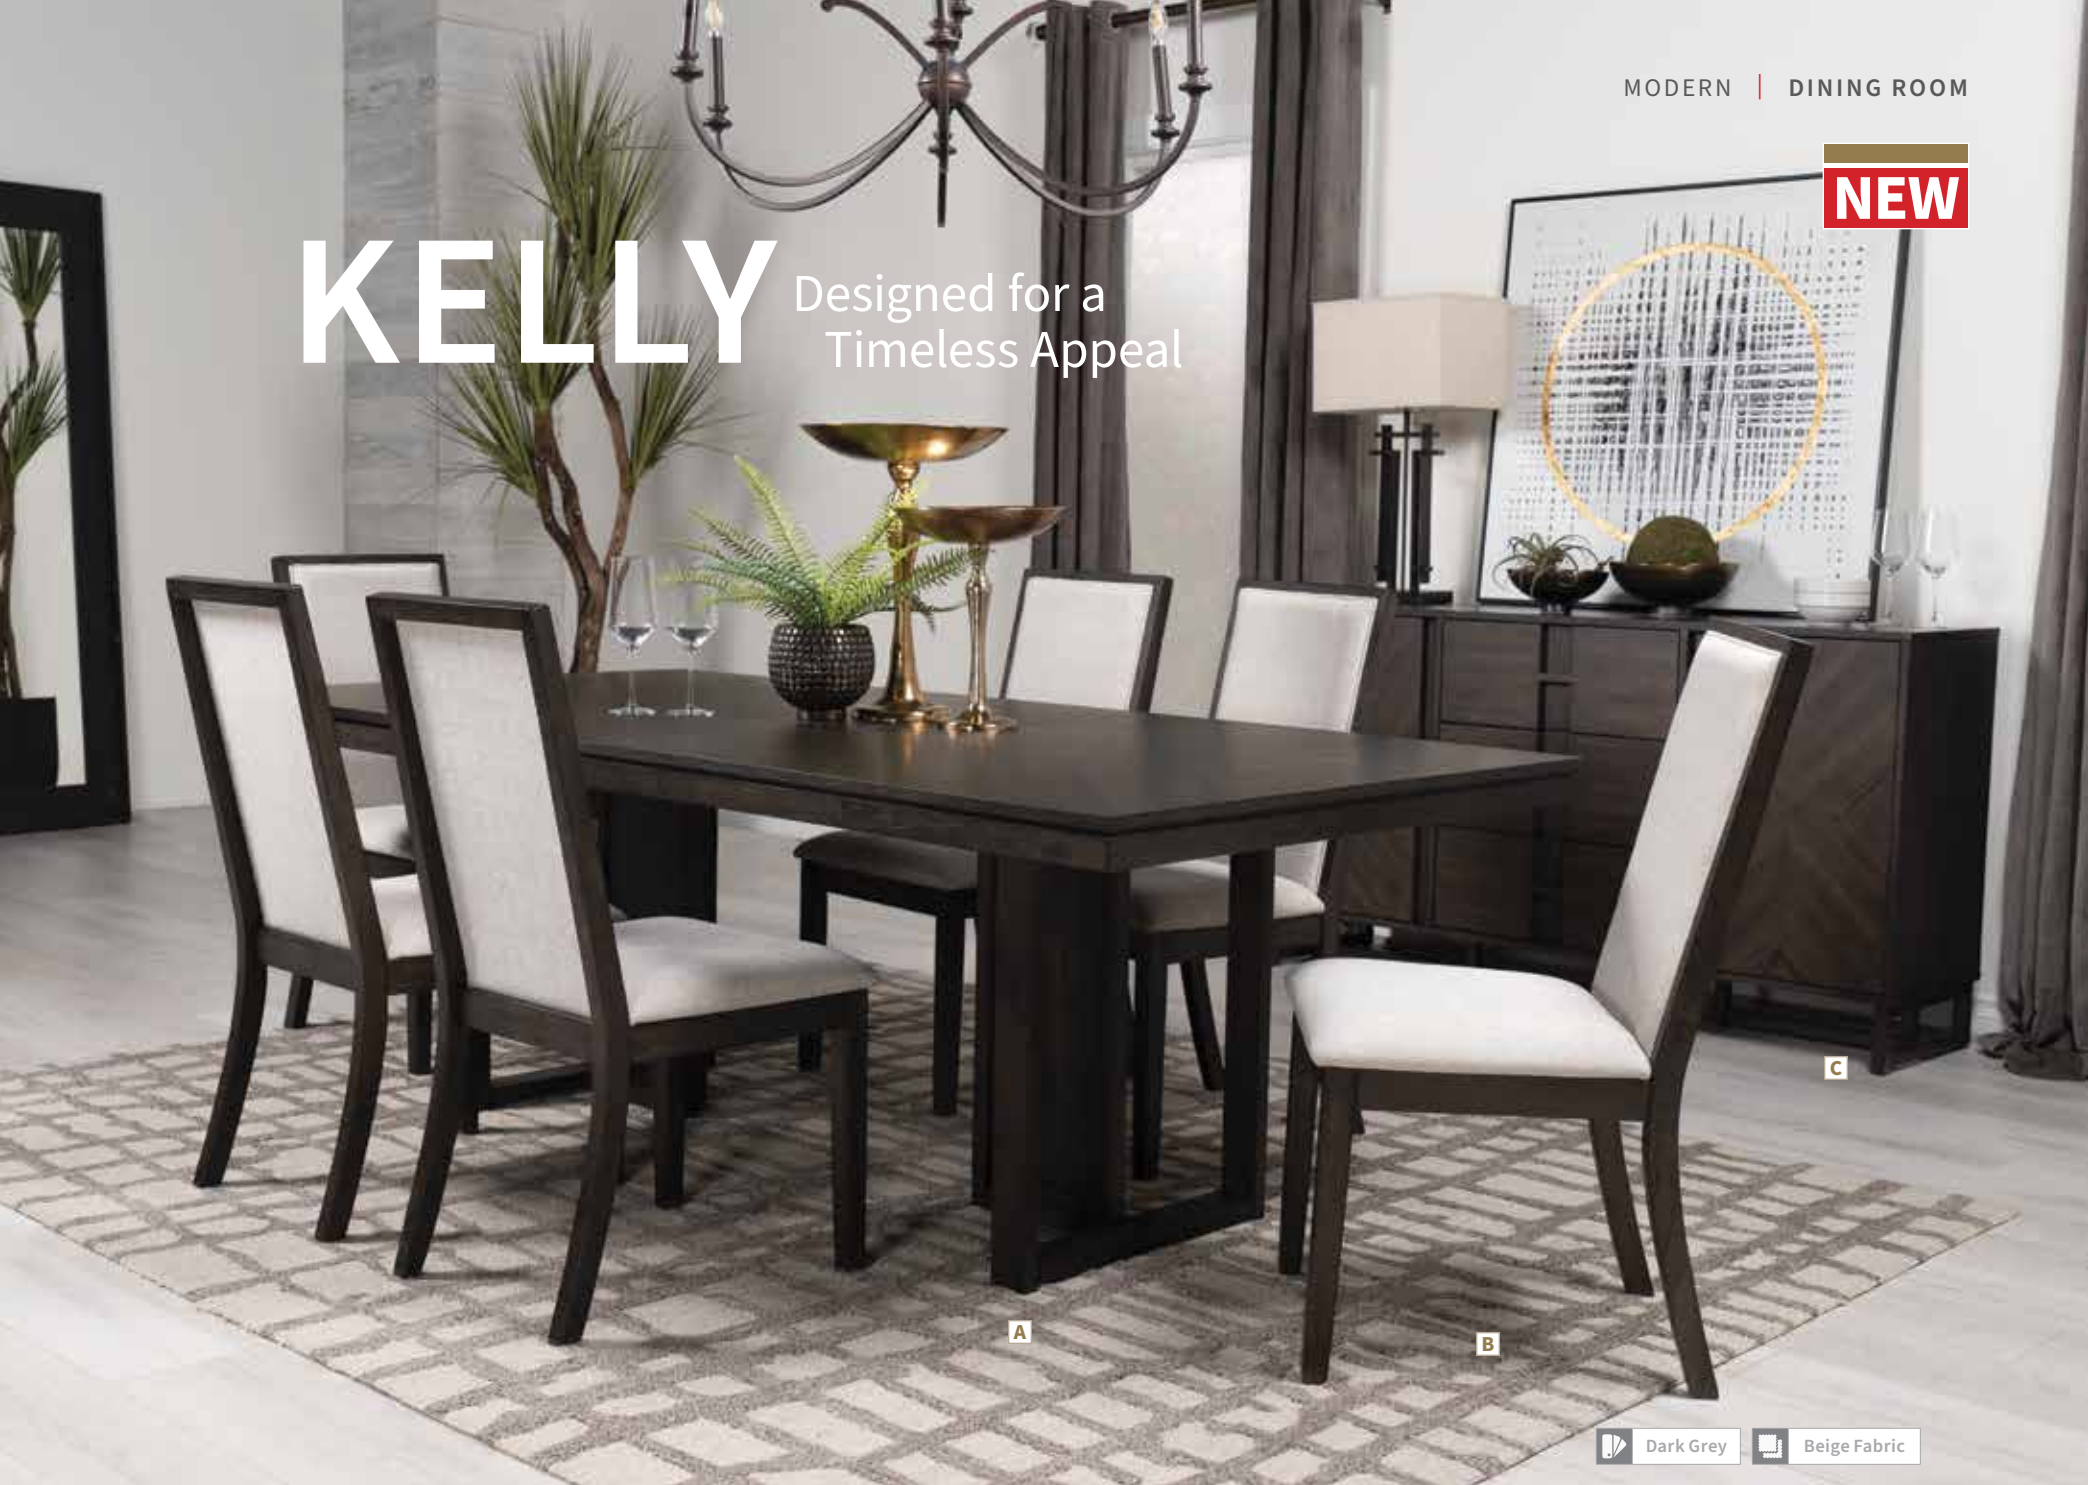

A NEW Dining Table 122341
59.00 – 86.50" w x 35.50" d x 30.00" h

B NEW Side Chair 122342
19.00" w x 24.50" d x 38.00" h
Seat 17.00" d x 19.25" h

NEW

KELLY

Designed for a
Timeless Appeal

Dark Grey | Beige Fabric