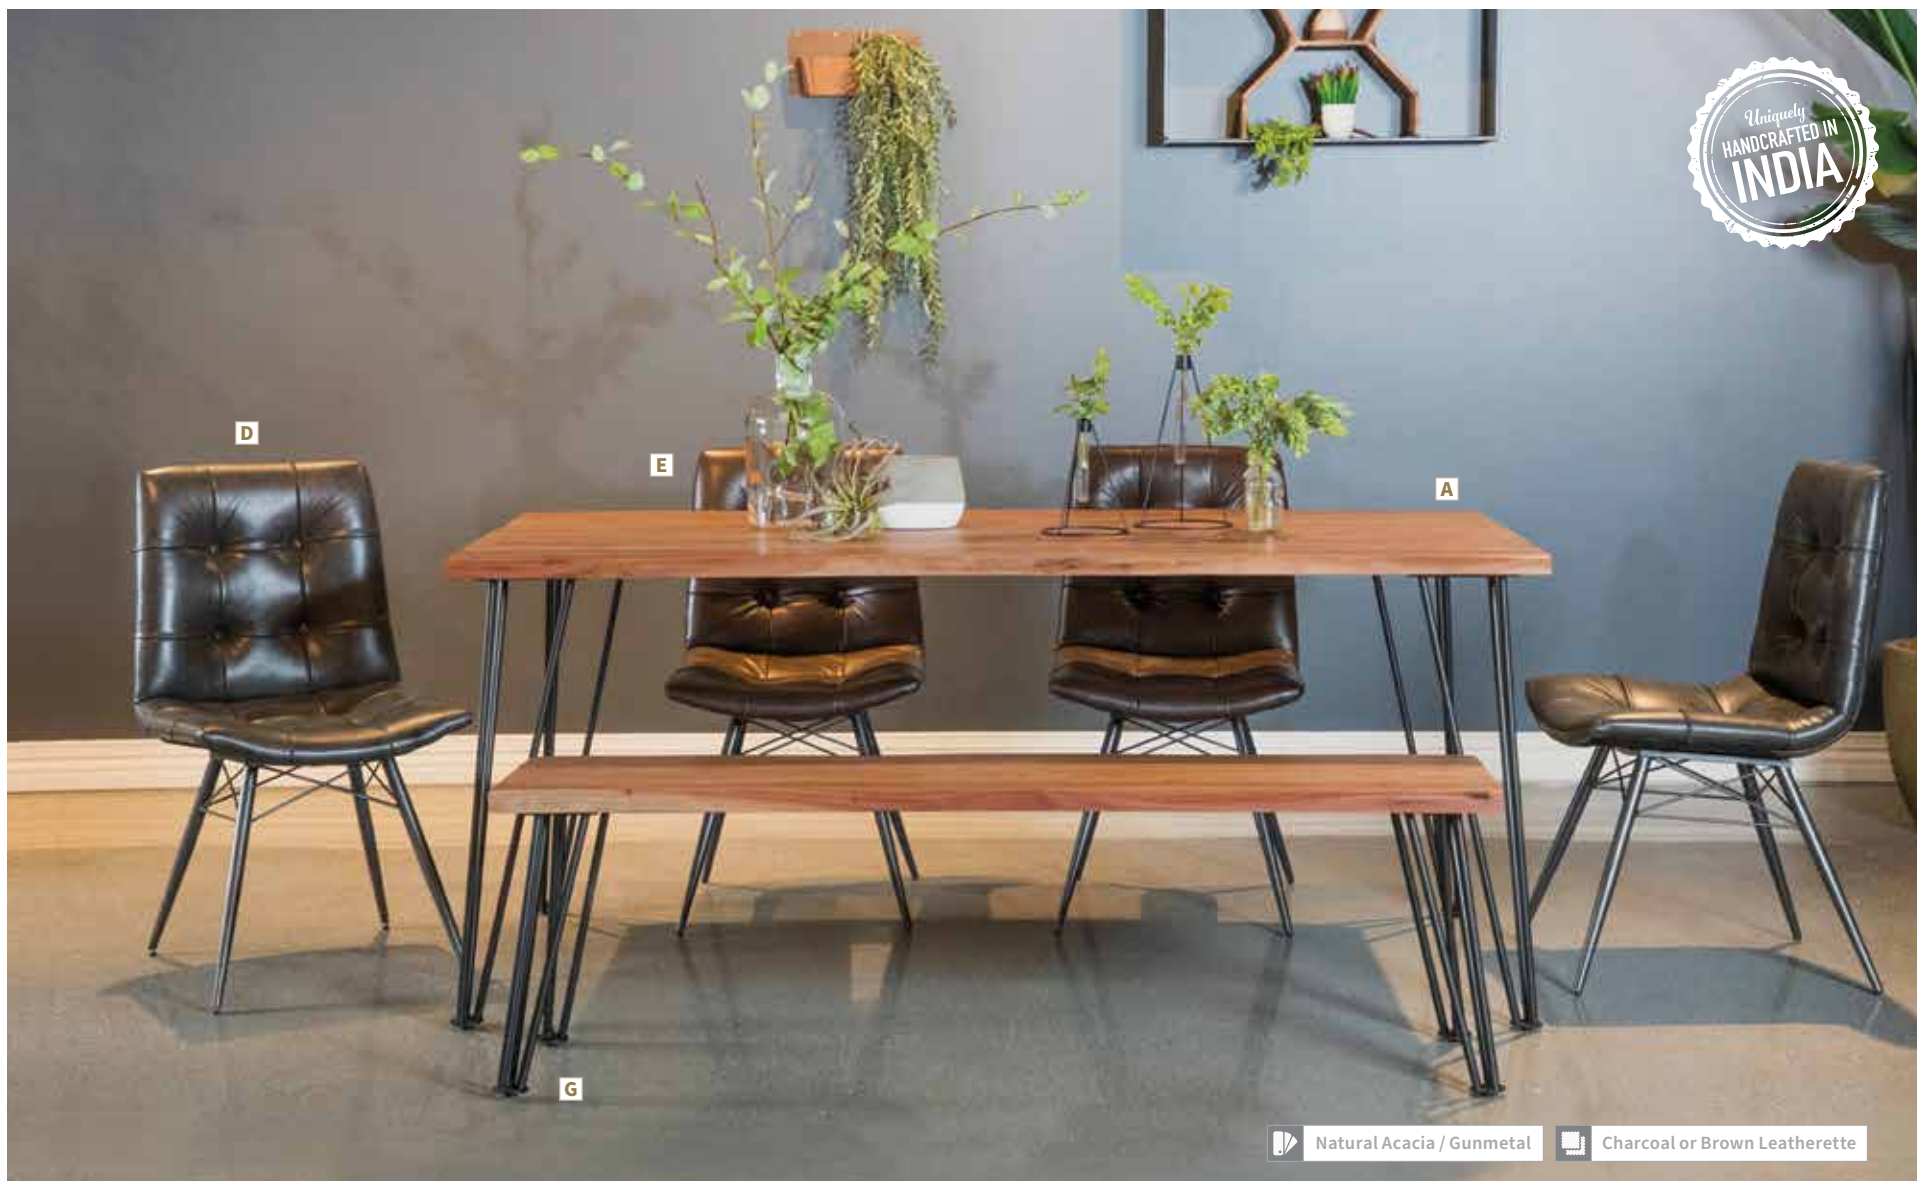

Natural Acacia / Gunmetal
Charcoal or Brown Leatherette