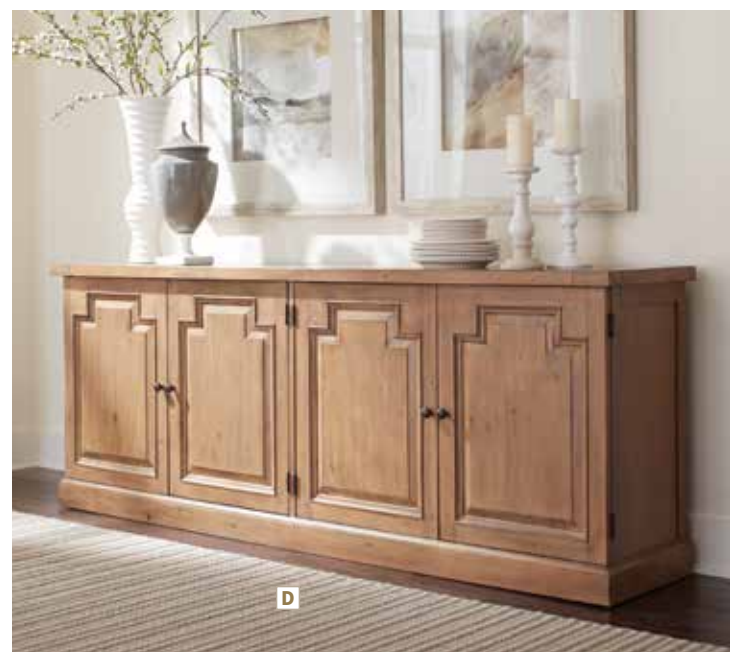

SOLID WOOD

DISCONTINUED ITEM

THIS WHITE CHAIR IS NO LONGER AVAILABLE

A Twist on Classic Farmhouse

FLORENCE

Rustic Smoke

Grey or Beige Linen-Like Fabric

FEATURES: Two 16" Table Extension Leaves (180201) / Bronze Nailhead Trim Accents / Front and Back English Dovetail with Self-Closing Glides / Antique Bronze Hardware Finish

MATERIALS: *Table:* Pine and mahogany *Chairs:* Asian hardwood, foam, and fabric

The Florence dining table exudes a traditional European style fused with modern architectural elements. Available in a large rectangular double pedestal base or a round table top with a casual aesthetic, the planks are finished in warm natural wood with a light grey glazed finish. The matching sideboard offers ample storage with raised panels and nested drawers featuring self-closing metal glides. This substantial collection is sure to make a statement in any dining room.

A Dining Table 180201
94.00" - 126.25" w x 42.00" d x 30.75" h

B Side Chair 104507
24.25" w x 28.00" d x 40.25" h
Seat 19.50" d x 19.50" h

C Side Chair 104537
24.25" w x 28.00" d x 40.25" h
Seat 19.50" d x 19.50" h

D Server 180205
90.00" w x 19.00" d x 34.75" h