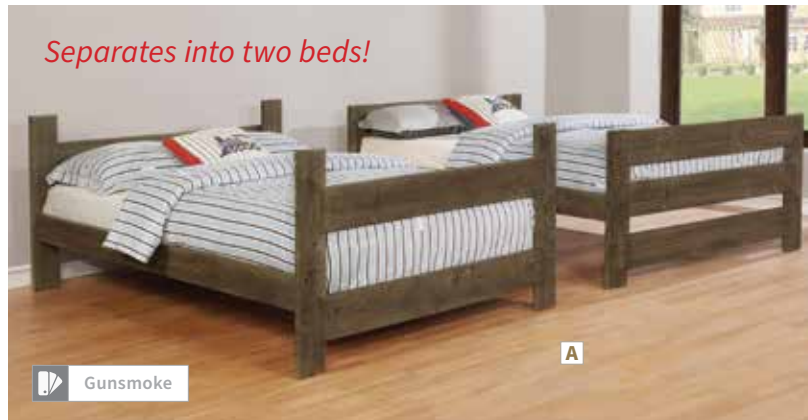

WRANGLE HILL

A Rugged Look that Maximizes Space!

FEATURES: Foundation Not Required* / Separates into Two Full Size Beds / Center Metal Drawer Glides / English Dovetail Front & Back / Storage Trundle Option / Pewter Hardware Finish

MATERIALS: Solid American ponderosa pine

*For more information about our product standards please see page 504