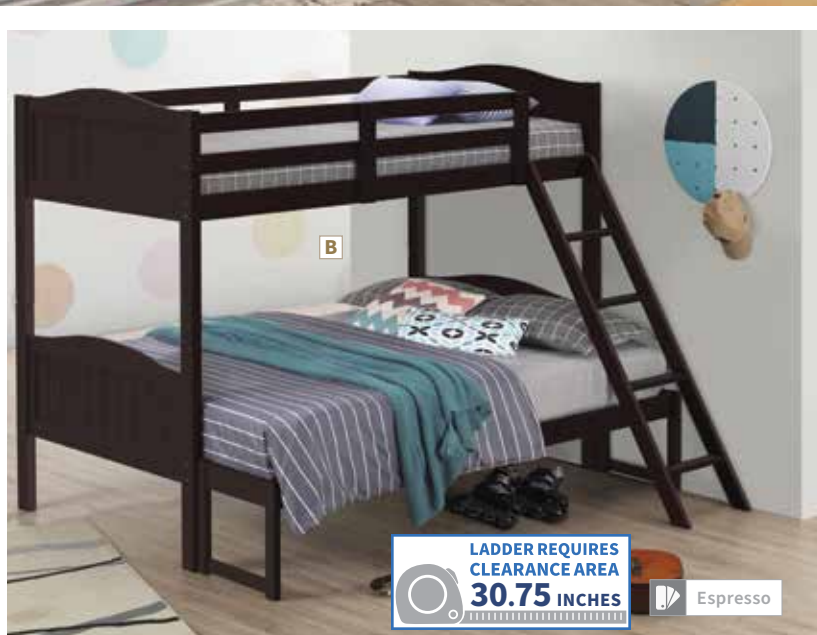

A

LADDER REQUIRES
CLEARANCE AREA
30.75 INCHES

ARLO

Versatile and Adaptable

Espresso

FEATURES: Foundation Not Required* / Separates into Two Beds

MATERIALS: Asian hardwood and MDF

This modern bunk bed is perfect for saving space in your kid's room, with a simple design in various colors. The camelback headboard and footboard feature a plank style, while the straight frame creates a minimalist look. The top bunk is easily accessible with an angled ladder and guardrails. The bunk bed can be separated into two individual beds and is available in twin-over-twin or twin-over-full configurations.