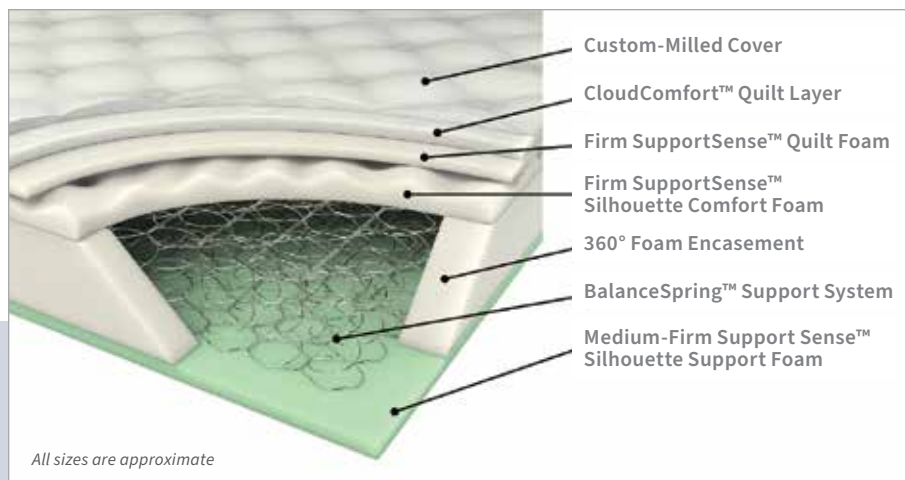

FREYA II PLUSH

Custom-Milled Fabrics and Quality Covers

- Custom-milled fabrics chosen for durability and comfort
- Dual quilted layers create cradling comfort, added pressure relief, and improved durability

CloudComfort™ Layer

- Breathable, soft cloud-like comfort layer provides cradling support

SupportSense™ Comfort Foam

- Delivers a comfortable sleep surface with firm support
- Long-lasting and resistant to body impressions

SupportSense™ Silhouette Comfort Foam

- Delivers a comfortable supportive sleep surface all night with firm support
- Rolling peaks and valleys contour the body - for pressure relief, improved spinal alignment and breathability for perfect temperature
- Works with other mattress layers to distribute weight more evenly as you move, reducing partner disturbance

BalanceSpring™ Support System with Foam Encasement

- Unique shape of strong offsetting coils provides consistent surface support
- Open design improves airflow and temperature regulation

Always CertiPUR-US® Certified Foams

- Certified foams made without harmful chemicals

MOST IDEAL FOR:

STOMACH SLEEPER | SIDE SLEEPER | BACK SLEEPER