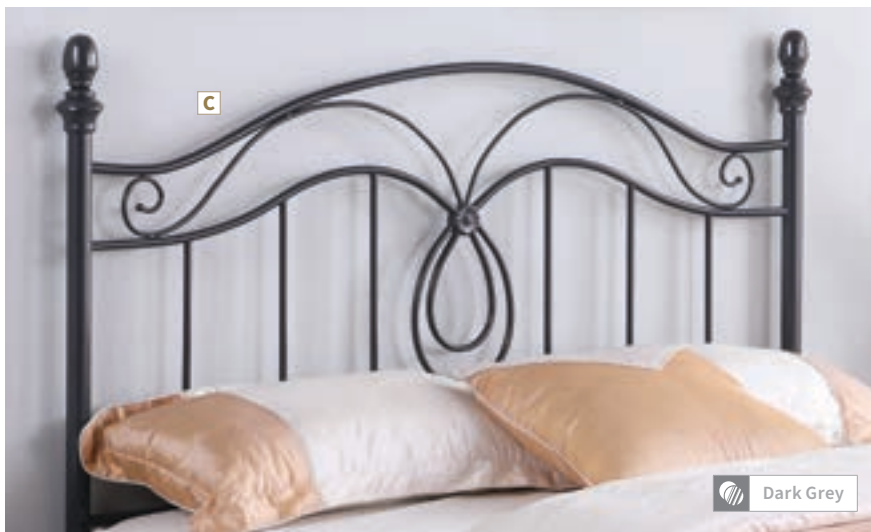

A Queen/Full Headboard 300182QF
60.75"w x 2.50"d x 48.00"h

B Queen/Full Headboard 300186QF
60.00"w x 2.25"d x 54.25"h

C Queen/Full Headboard 300197Q
60.00"w x 3.00"d x 51.50"h

D Queen/Full Headboard 300187QF
60.00"w x 2.25"d x 50.50"h