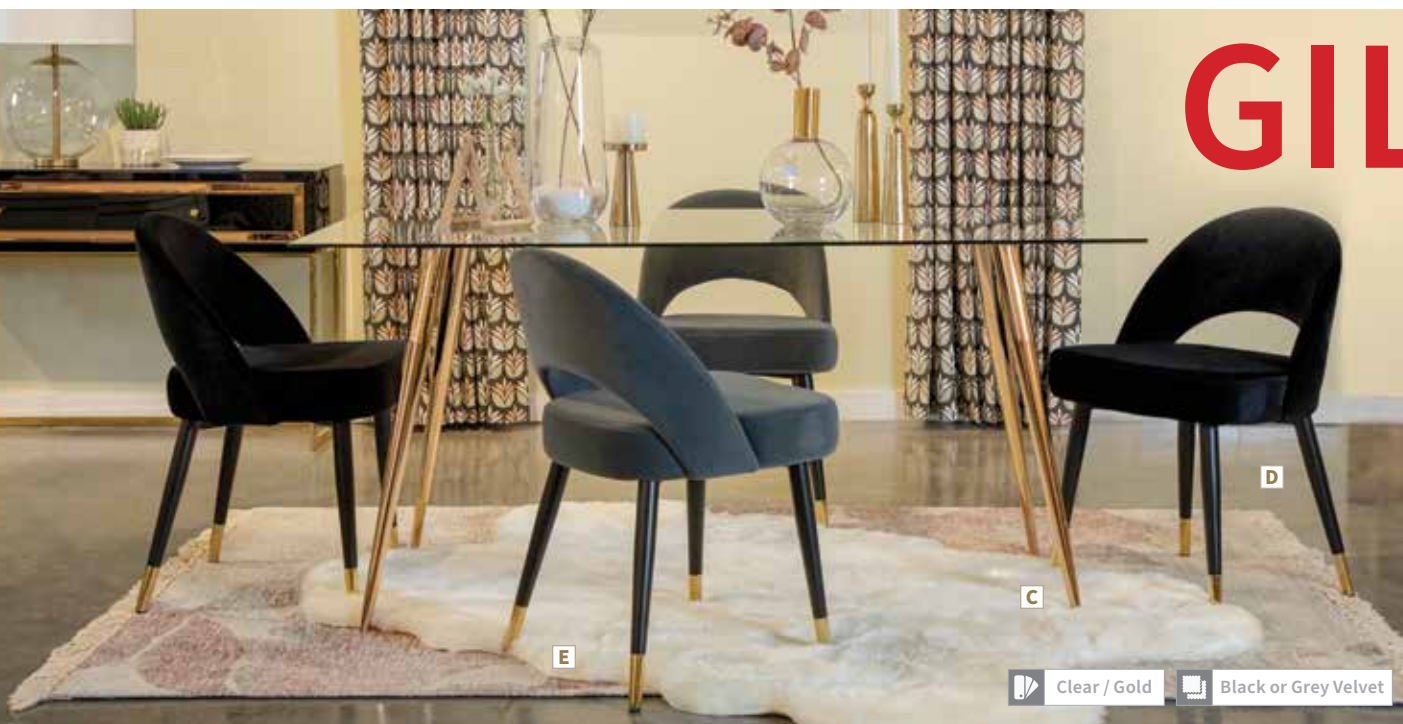

E Side Chair 192542
19.00"w x 21.00"d x 31.00"h
Seat 18.00"d x 19.50"h

Clear / Chrome Grey Velvet

MATERIALS: Table: Metal and tempered glass Chairs: Metal, MDF, foam, and velvet

GILMAN

A Stunning Artistic Piece