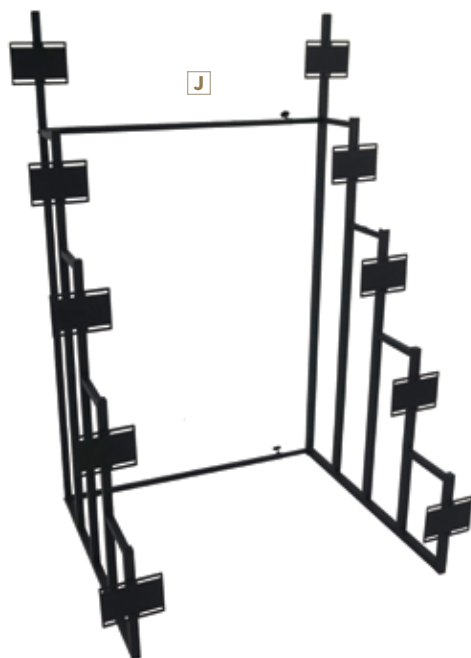

LINK SPRING + TRUNDLE OPTIONS

- Convenient link spring with welded metal grid platform for proper support of daybed mattress
- Space-saving underbed trundle options available: roll-out or pop-up
- Intuitive spring-loaded mechanism assists in raising and lowering trundle
- Smooth-gliding casters make it easy to pull out or stow away under the bed
- Durable lead-free black powder-coated finish

Black

MATERIALS: Heavy gauge steel tubing

HEADBOARD RACK

- This free-standing rack can accommodate various headboard sizes with its adjustable width and can hold up to five headboards

J Headboard Rack 301301
37.00"– 60.00"w x 33.75"d x 65.75"h

Sandy Black

MATERIALS: Heavy gauge steel tubing

Adjustable Width