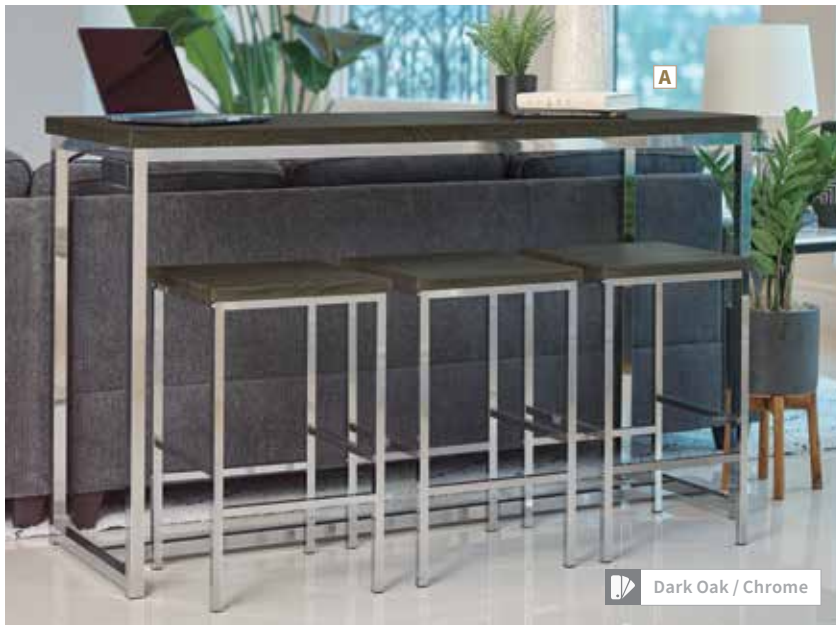

BAR + COUNTER HEIGHT PACKAGED SETS

*Upgrade Your Home with
Our Stylish and Convenient Sets*

Upgrade your living space with this versatile four-piece counter height table set, complete with a scratch-resistant top, in two finish options and built-in power outlet.

FEATURES: 2 Power Outlets + 2 USB Ports

MATERIALS: Metal, MDF, and engineered veneer

A 4 pc Counter Height Table Set 182255

Table 60.00"w x 20.00"d x 36.00"h

Stool 15.25"w x 15.25"d x 25.00"h

Seat 15.25"d x 25.00"h

B 4 pc Counter Height Table Set 182253

Table 60.00"w x 20.00"d x 36.00"h

Stool 15.25"w x 15.25"d x 25.00"h

Seat 15.25"d x 25.00"h