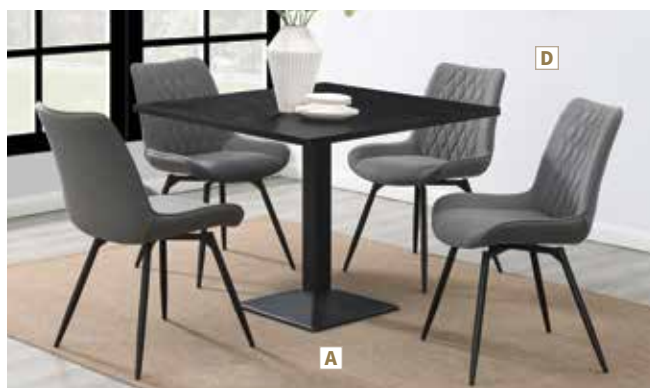

MATERIALS: Table: Oak veneer, MDF, and metal Chairs & Benches: Metal, plywood, foam, and leatherette

Espresso / Gunmetal Grey Leatherette

MOXEE COLLECTION

This modern square dining table features a sleek pedestal-style frame and an espresso oak veneer top. The dark metal base has a gunmetal finish. Add a matching corner piece to the diamond-quilted back benches with round tapered metal legs to create an L-shaped bench for corner spaces, perfect for small dining areas and kitchen breakfast nooks.

Elevate with a pair of swivel dining chairs!

- **A Dining Table** 193491
  39.50"w x 39.50"d x 30.00"h
- **B Short Bench** 193495SB
  40.00"w x 26.75"d x 37.50"h
  Seat 19.00"d x 19.25"h
- **C Corner Bench** 193495CB
  34.75"w x 34.50"d x 37.50"h
  Seat 21.25"d x 19.25"h
- **D Side Chair** 193312
  21.50"w x 25.00"d x 34.00"h
  Seat 17.00"d x 19.50"h