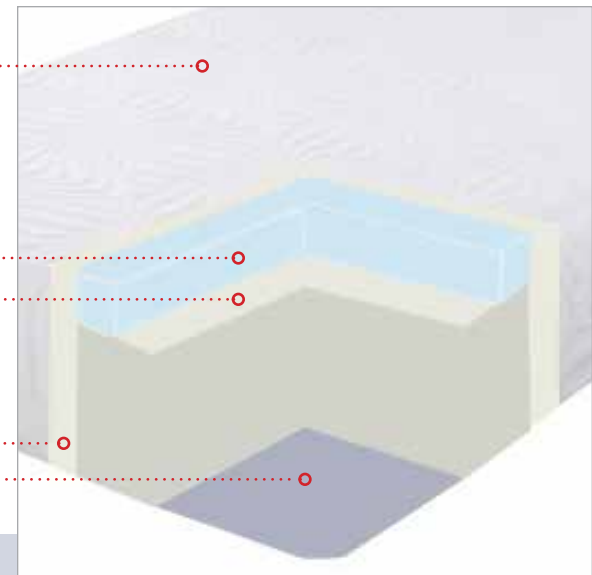

10" Full Memory Foam Mattress 350064F

53.00"w x 74.00"d x 10.00"h

10" Twin XL Memory Foam Mattress 350064TL

38.00"w x 80.00"d x 10.00"h

10" Twin Memory Foam Mattress 350064T

38.00"w x 74.00"d x 10.00"h

- Deluxe removable soft-knit ticking
- 3.7" soft memory foam
- 8.3" high resilience support foam
- Fire retardant barrier
- Non-slip fabric