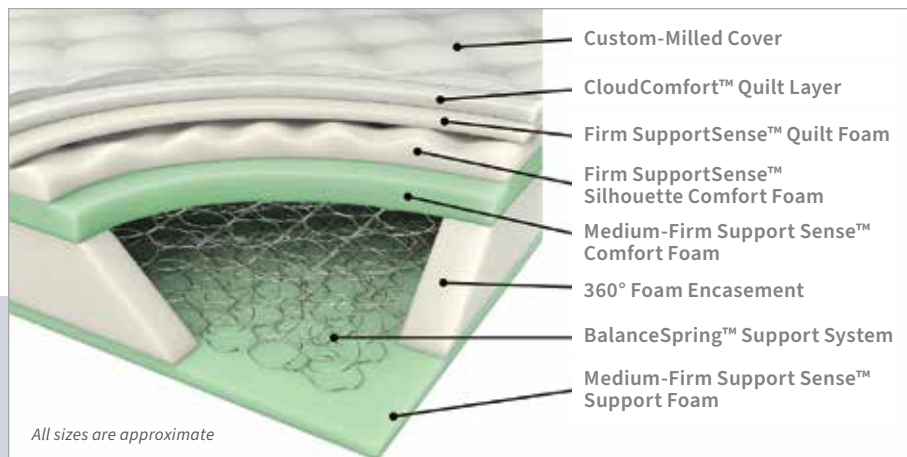

All sizes are approximate

ASPEN II FIRM

Custom-Milled Fabrics and Quality Covers

- Custom-milled fabrics chosen for durability and comfort
- Dual quilted layers create cradling comfort, added pressure relief, and improved durability

CloudComfort™ Layer

- Breathable, soft cloud-like comfort layer provides cradling support

SupportSense™ Comfort Foam

- Delivers a comfortable sleep surface with firm support
- Long-lasting and resistant to body impressions

SupportSense™ Silhouette Comfort Foam

- Delivers a comfortable supportive sleep surface all night with firm support
- Rolling peaks and valleys contour the body - for pressure relief, improved spinal alignment and breathability for perfect temperature
- Works with other mattress layers to distribute weight more evenly as you move, reducing partner disturbance

Balance Spring™ Support System with Foam Encasement

- Unique shape of strong offsetting coils provides consistent surface support
- Open design improves airflow and temperature regulation

Always CertiPUR-US® Certified Foams

- Certified foams made without harmful chemicals

MOST IDEAL FOR:

STOMACH SLEEPER

BACK SLEEPER