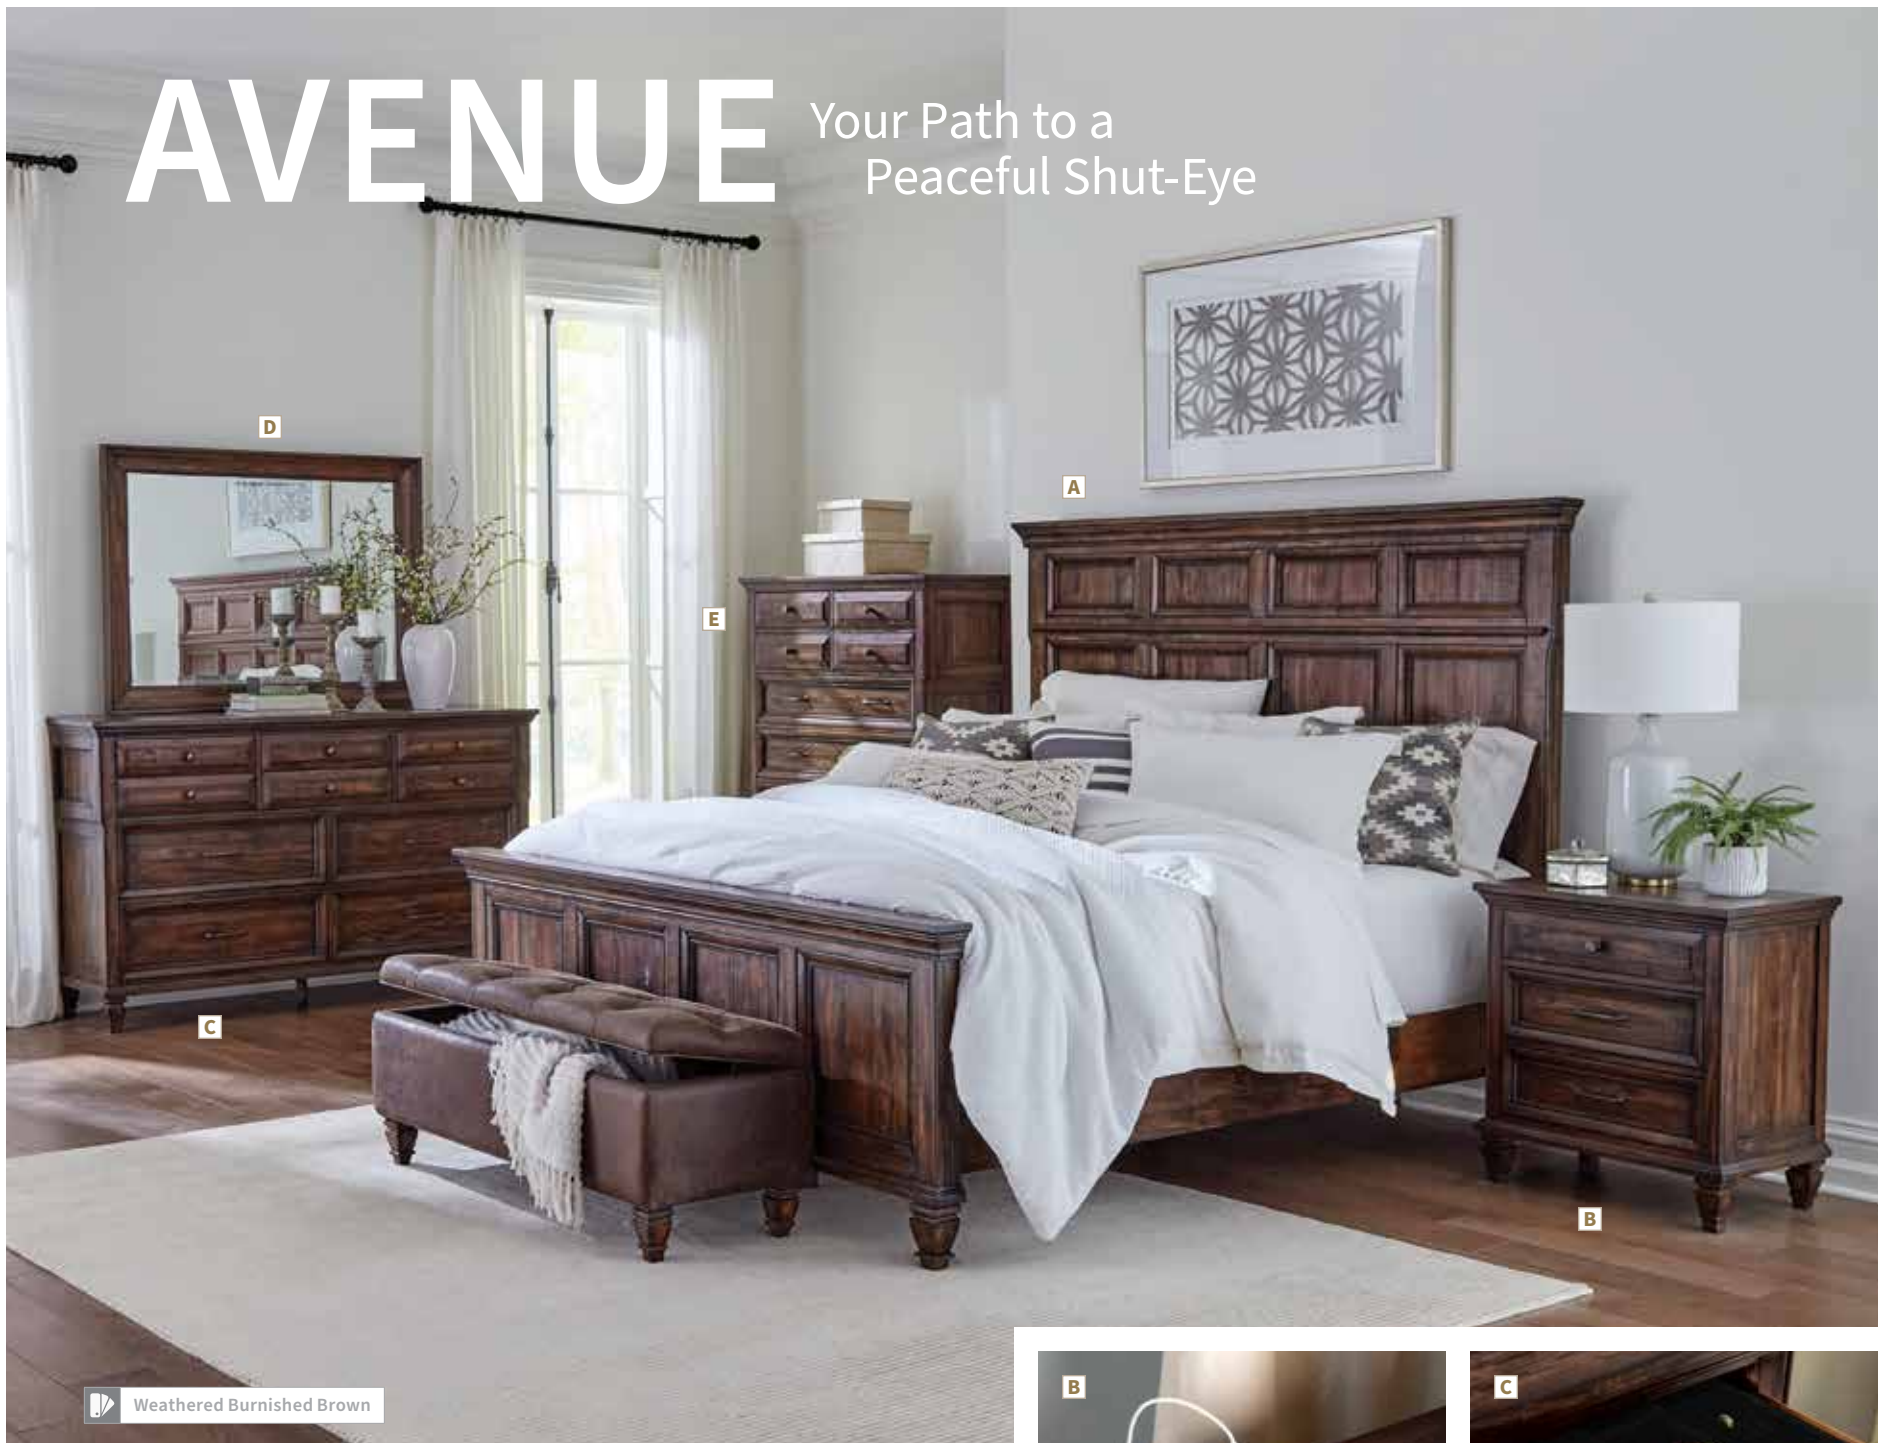

A NEW Queen Bed 224611Q

70.50"w x 90.50"d x 72.00"h

NEW Eastern King Bed 224611KE

87.50"w x 90.50" x 76.00"h

B NEW Nightstand 224612

32.00"w x 18.00"d x 29.75"h

C NEW Dresser 224613

74.25"w x 20.50"d x 39.00"h

D NEW Mirror 224614

44.00"w x 4.25"d x 44.50"h

E NEW Chest 224615

45.00"w x 20.50"d x 58.00"h

*For more information about our product standards please see page 504

AVENUE

Your Path to a Peaceful Shut-Eye

Experience the utmost sophistication and elegance with this exclusive Coaster design bedroom collection. The traditional design boasts either a weathered burnished brown or soft grey finish that highlights the beautiful wood grain details. The paneled headboard and footboard draw the eye to the bed, while the case goods feature top drawers lined with felt. The turned legs on the case pieces add exquisite details, while modern amenities like USB ports in the nightstand and jewelry tray in the dresser bring convenience to this masterful set.