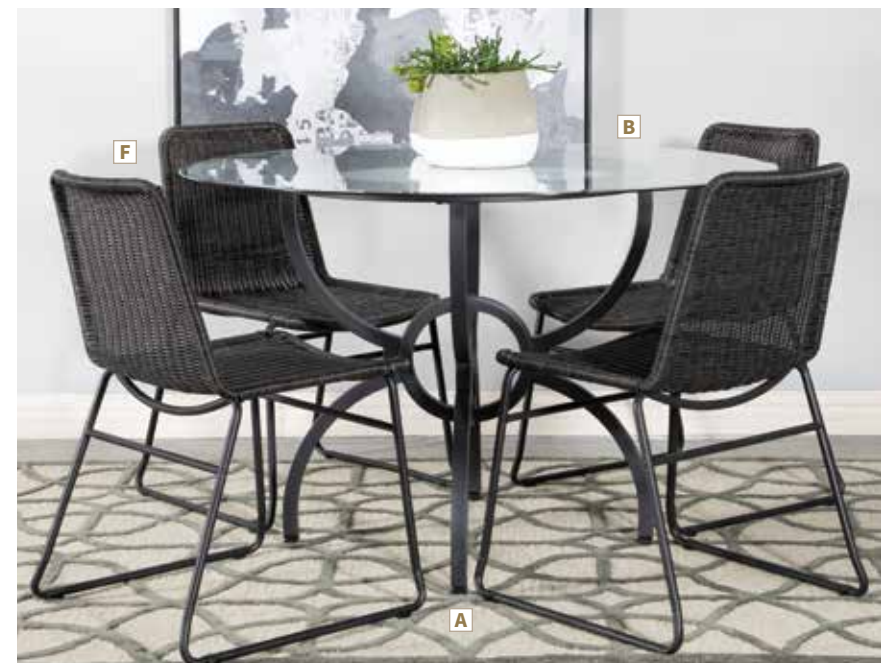

D Side Chair 106044
22.00"w x 24.00"d x 34.00"h
Seat 17.75"d x 20.00"h

E Side Chair 106046
22.00"w x 24.00"d x 34.00"h
Seat 17.75"d x 20.00"h

F Side Chair 192032
21.50"w x 22.50"d x 32.25"h
Seat 17.00"d x 18.00"h