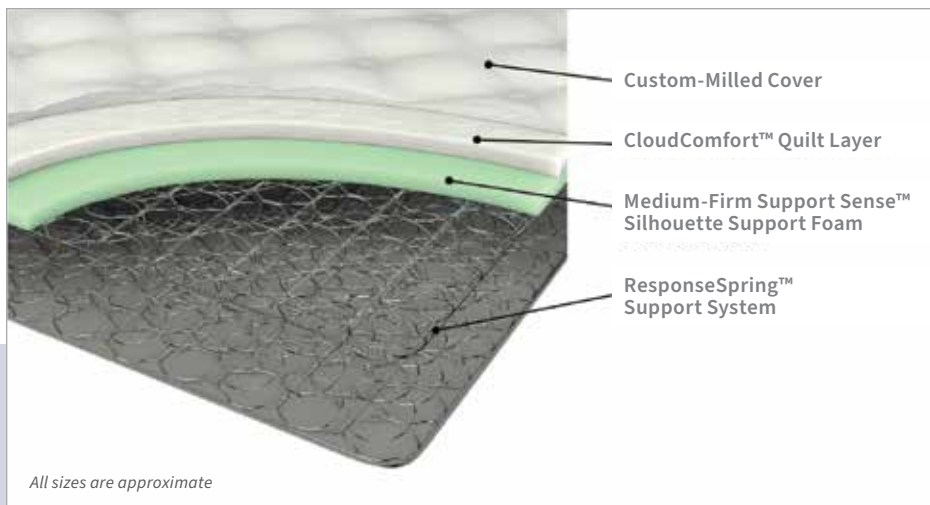

All sizes are approximate

LAGUNA FIRM

Custom-Milled Fabrics and Quality Covers

- Custom-milled fabrics chosen for durability and comfort
- Dual quilted layers create cradling comfort, added pressure relief, and improved durability

CloudComfort™ Layer

- Breathable, soft cloud-like comfort layer provides cradling support

SupportSense™ Comfort Foam

- Delivers a comfortable sleep surface with firm support
- Long-lasting and resistant to body impressions

ResponseSpring™ Support System

- Unique shape of sturdy offsetting coils provides consistent surface support edge-to-edge
- Open design improves airflow and temperature regulation

Always CertiPUR-US® Certified Foams

- Certified foams made without harmful chemicals

COASTER SLEEP

MOST IDEAL FOR:

STOMACH SLEEPER

BACK SLEEPER