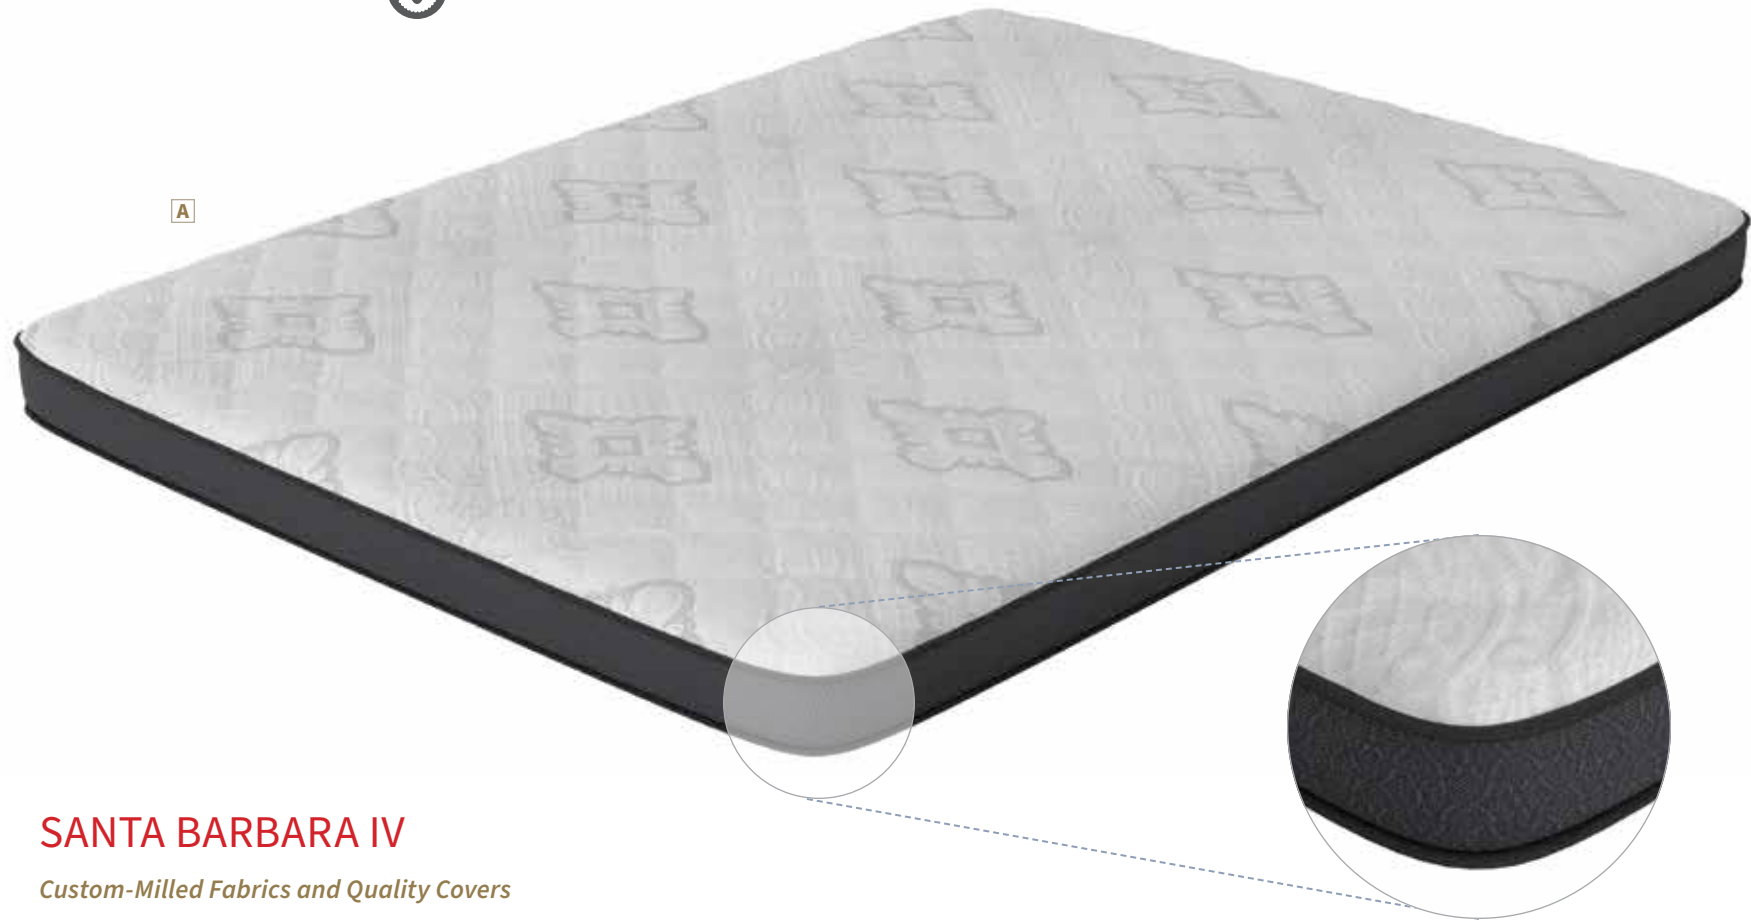

**FIRMNESS
GUIDE**

6.0"
HEIGHT

SANTA BARBARA IV

Custom-Milled Fabrics and Quality Covers

- Custom-milled fabrics chosen for durability and comfort
- Dual quilted layers create cradling comfort, added pressure relief, and improved durability

SupportSense™ Comfort Foam

- Delivers a comfortable sleep surface with firm support
- Long-lasting and resistant to body impressions

Always CertiPUR-US® Certified Foams

- Certified foams made without harmful chemicals

A **6" Twin Mattress** 350369T
37.00"w x 74.00"d x 6.00"h

6" Full Mattress 350369F
53.00"w x 74.00"d x 6.00"h