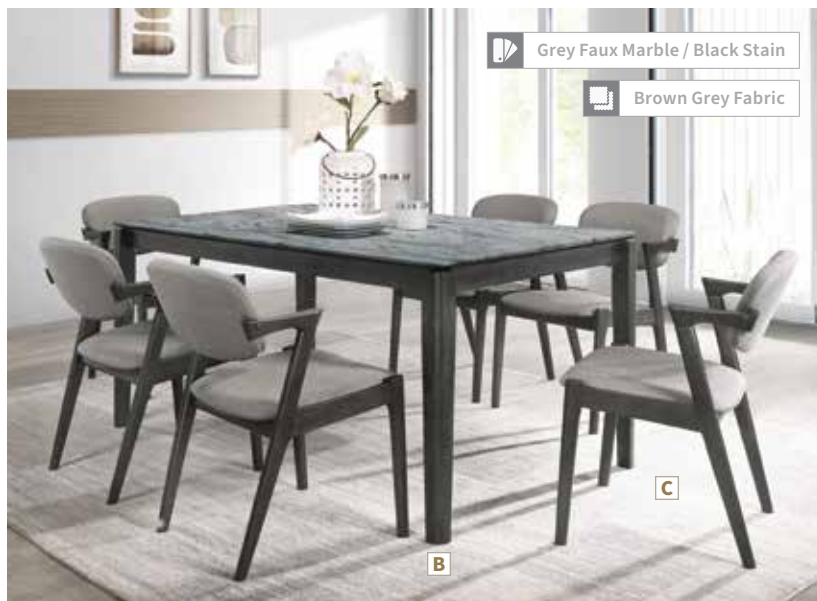

C

A

White Faux Marble / Black Stain

Brown Grey Fabric

MATERIALS: *Table:* Asian hardwood, recycled sawdust, and high pressure laminated decorative paper
Chairs: Asian hardwood, Asian tropical wood, LVL, and fabric