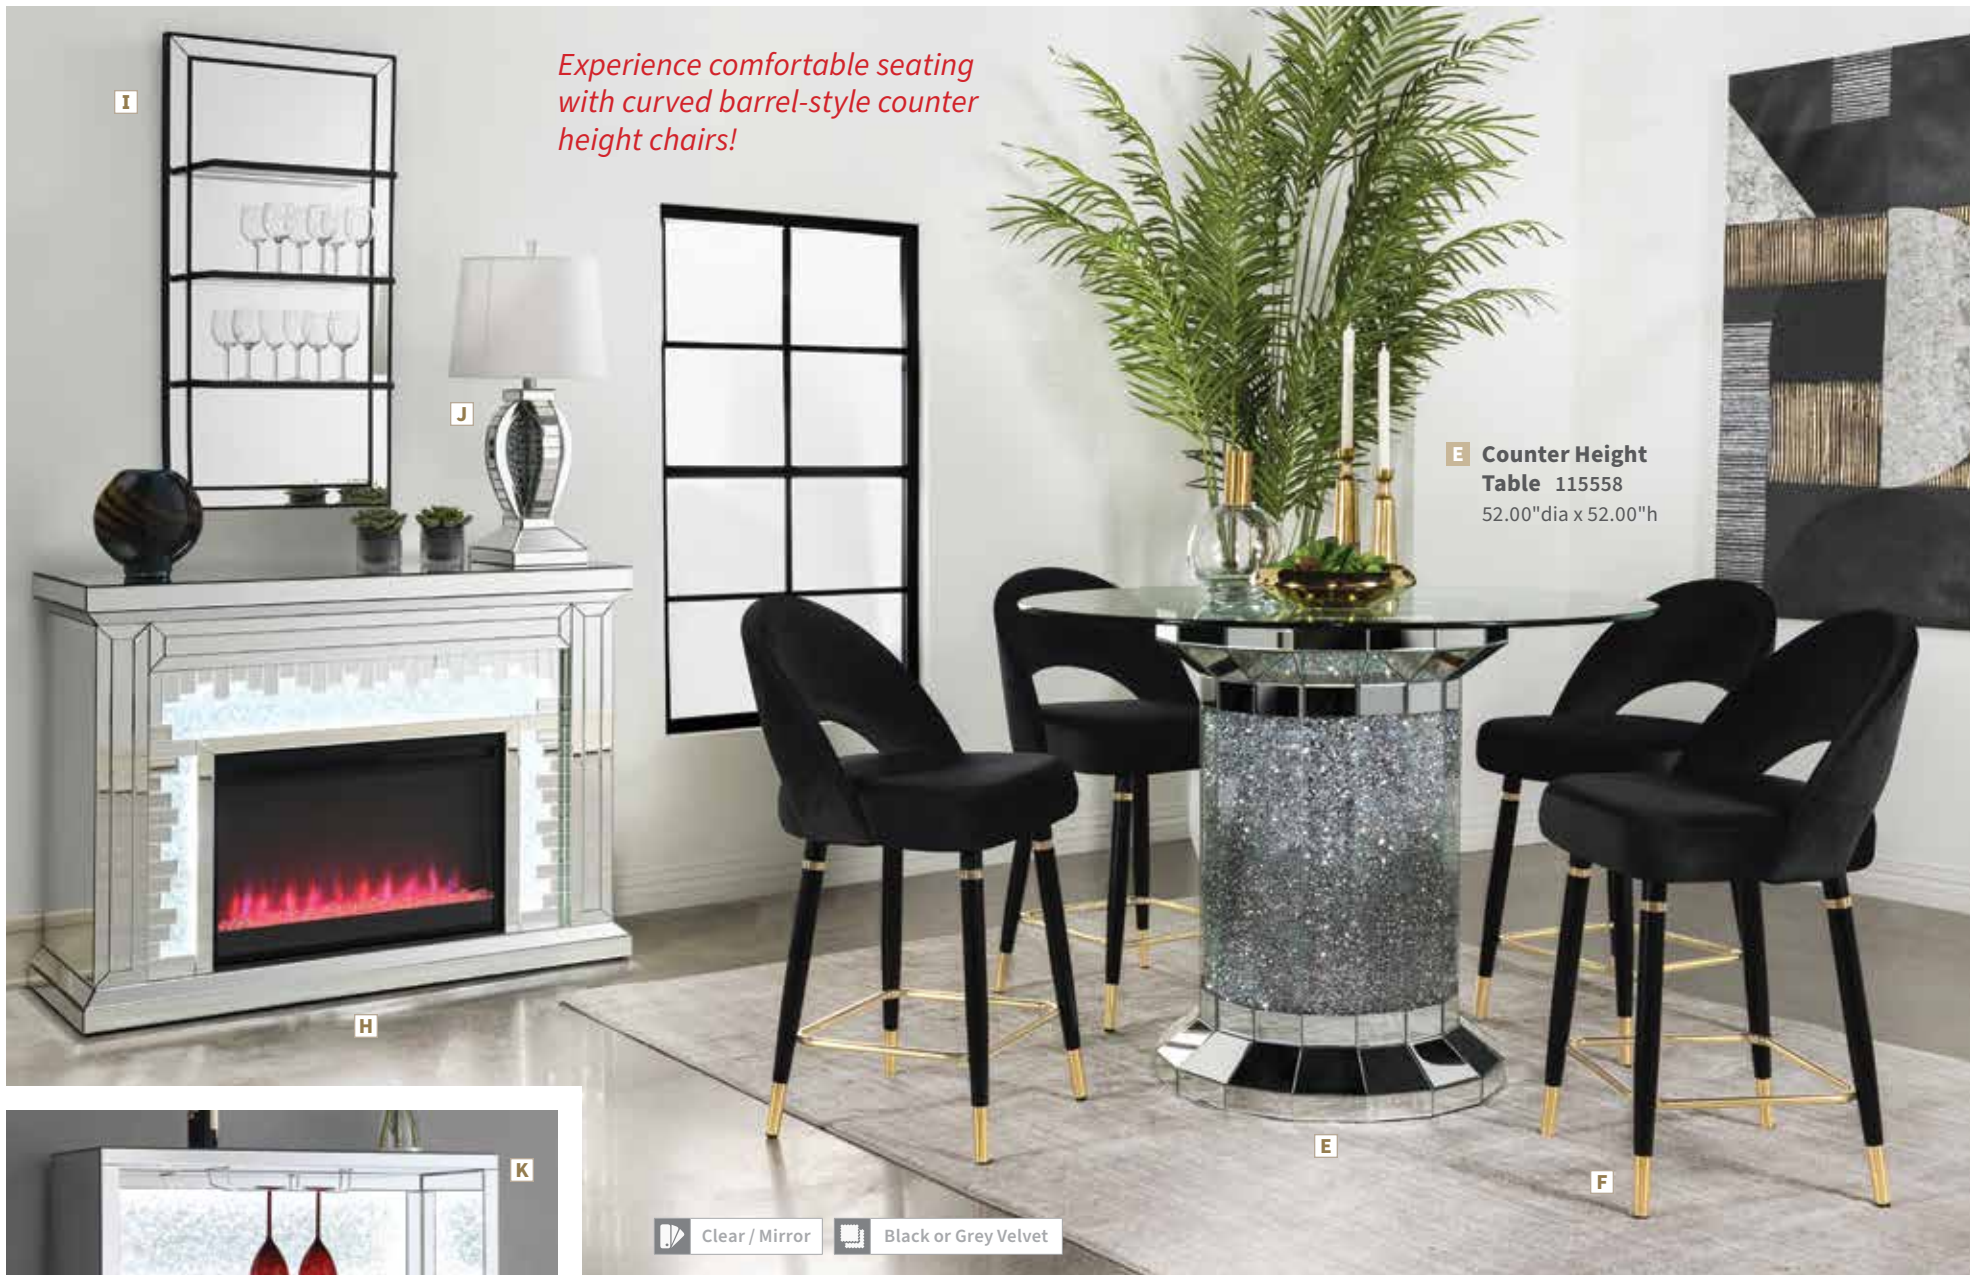

Experience comfortable seating with curved barrel-style counter height chairs!

E Counter Height Table 115558
52.00"dia x 52.00"h

Clear / Mirror Black or Grey Velvet

MATERIALS: *Table:* Mirror, MDF, and tempered glass *Chairs:* Metal, plywood, foam, and velvet