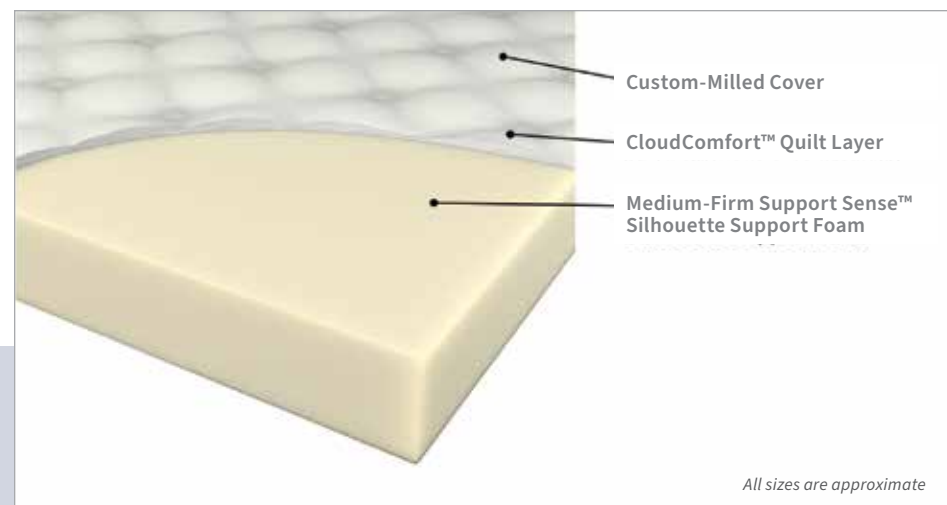

All sizes are approximate

**MOST
IDEAL
FOR:**

STOMACH SLEEPER

BACK SLEEPER

COASTER SLEEP