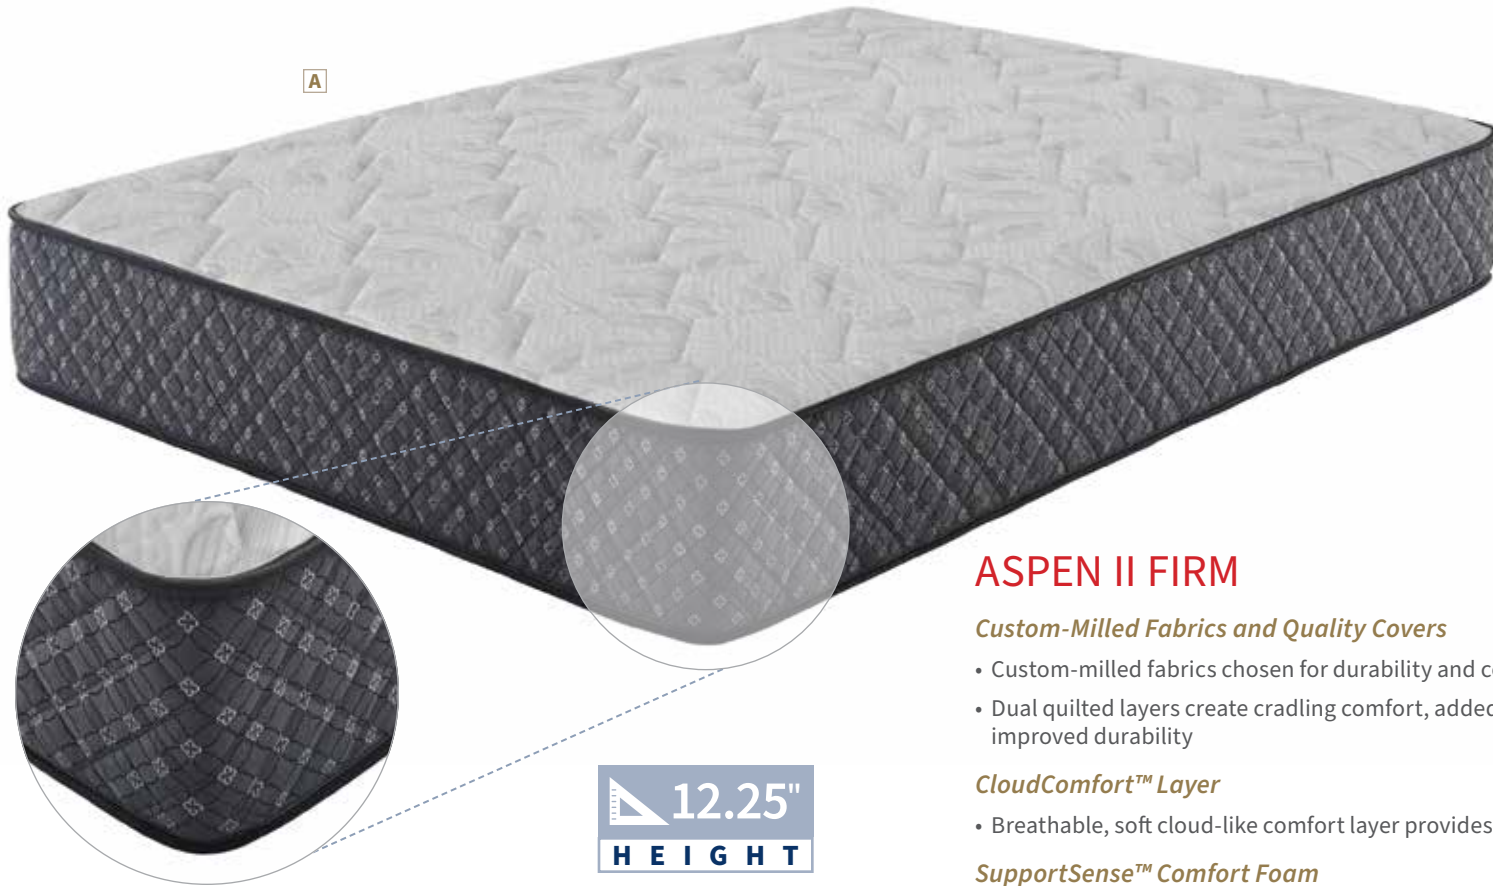

3 MEDIUM/FIRM

4 MEDIUM

5 MEDIUM/SOFT

6 SOFT

7 ULTRA SOFT

12.25" HEIGHT

A 12.25" Queen Mattress 350381Q
59.00"w x 80.00"d x 12.25"h

12.25" Eastern King Mattress 350381KE
75.00"w x 80.00"d x 12.25"h