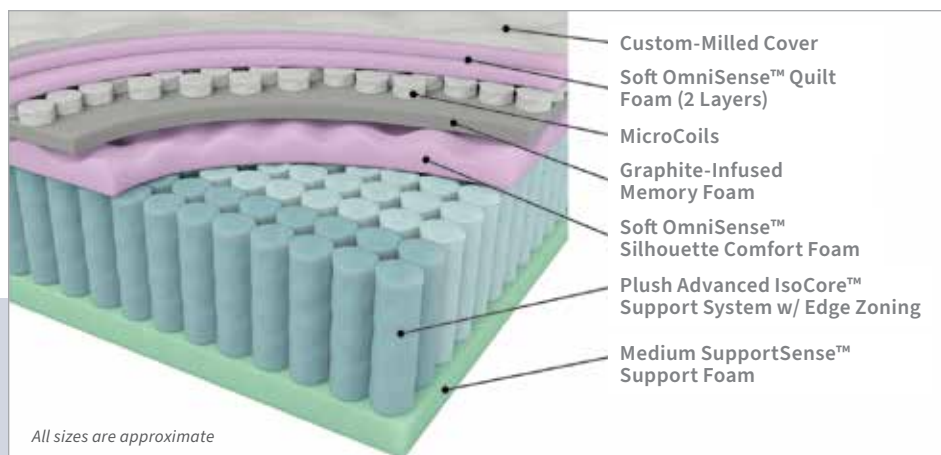

Always CertiPUR-US® Certified Foams

- Certified foams made without harmful chemicals

All sizes are approximate

A 15.50" Queen Mattress 350393Q

59.00"w x 80.00"d x 15.50"h

15.50" Eastern King Mattress 350393KE

75.00"w x 80.00"d x 15.50"h

15.50" California King Mattress 350393KW

71.00"w x 84.00"d x 15.50"h

MOST IDEAL FOR:

SIDE SLEEPER

BACK SLEEPER

COASTER SLEEP