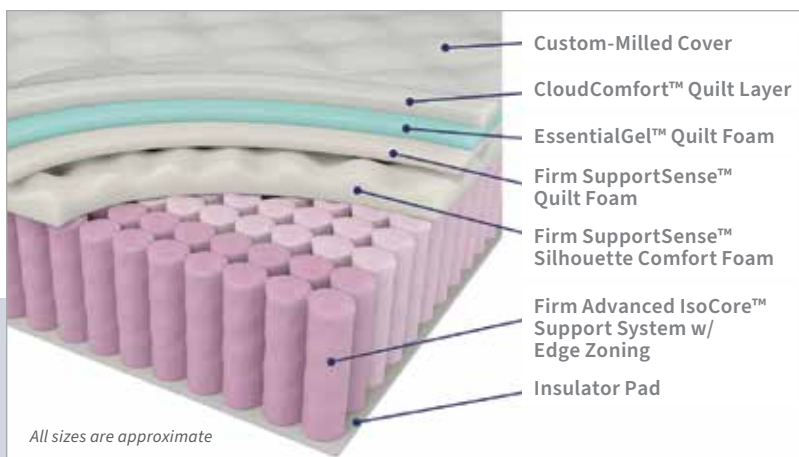

Always CertiPUR-US® Certified Foams

- Certified foams made without harmful chemicals

A 12" Queen Mattress 350391Q

59.00" w x 80.00" d x 12.00" h

12" Eastern King Mattress 350391KE

75.00" w x 80.00" d x 12.00" h

12" California King Mattress 350391KW

71.00" w x 84.00" d x 12.00" h

12" Full Mattress 350391F

53.00" w x 74.00" d x 12.00" h

12" Twin XL Mattress 350391TXL

37.00" w x 80.00" d x 12.00" h

12" Twin Mattress 350391T

37.00" w x 74.00" d x 12.00" h

MOST IDEAL FOR:

STOMACH SLEEPER

BACK SLEEPER

COASTER SLEEP