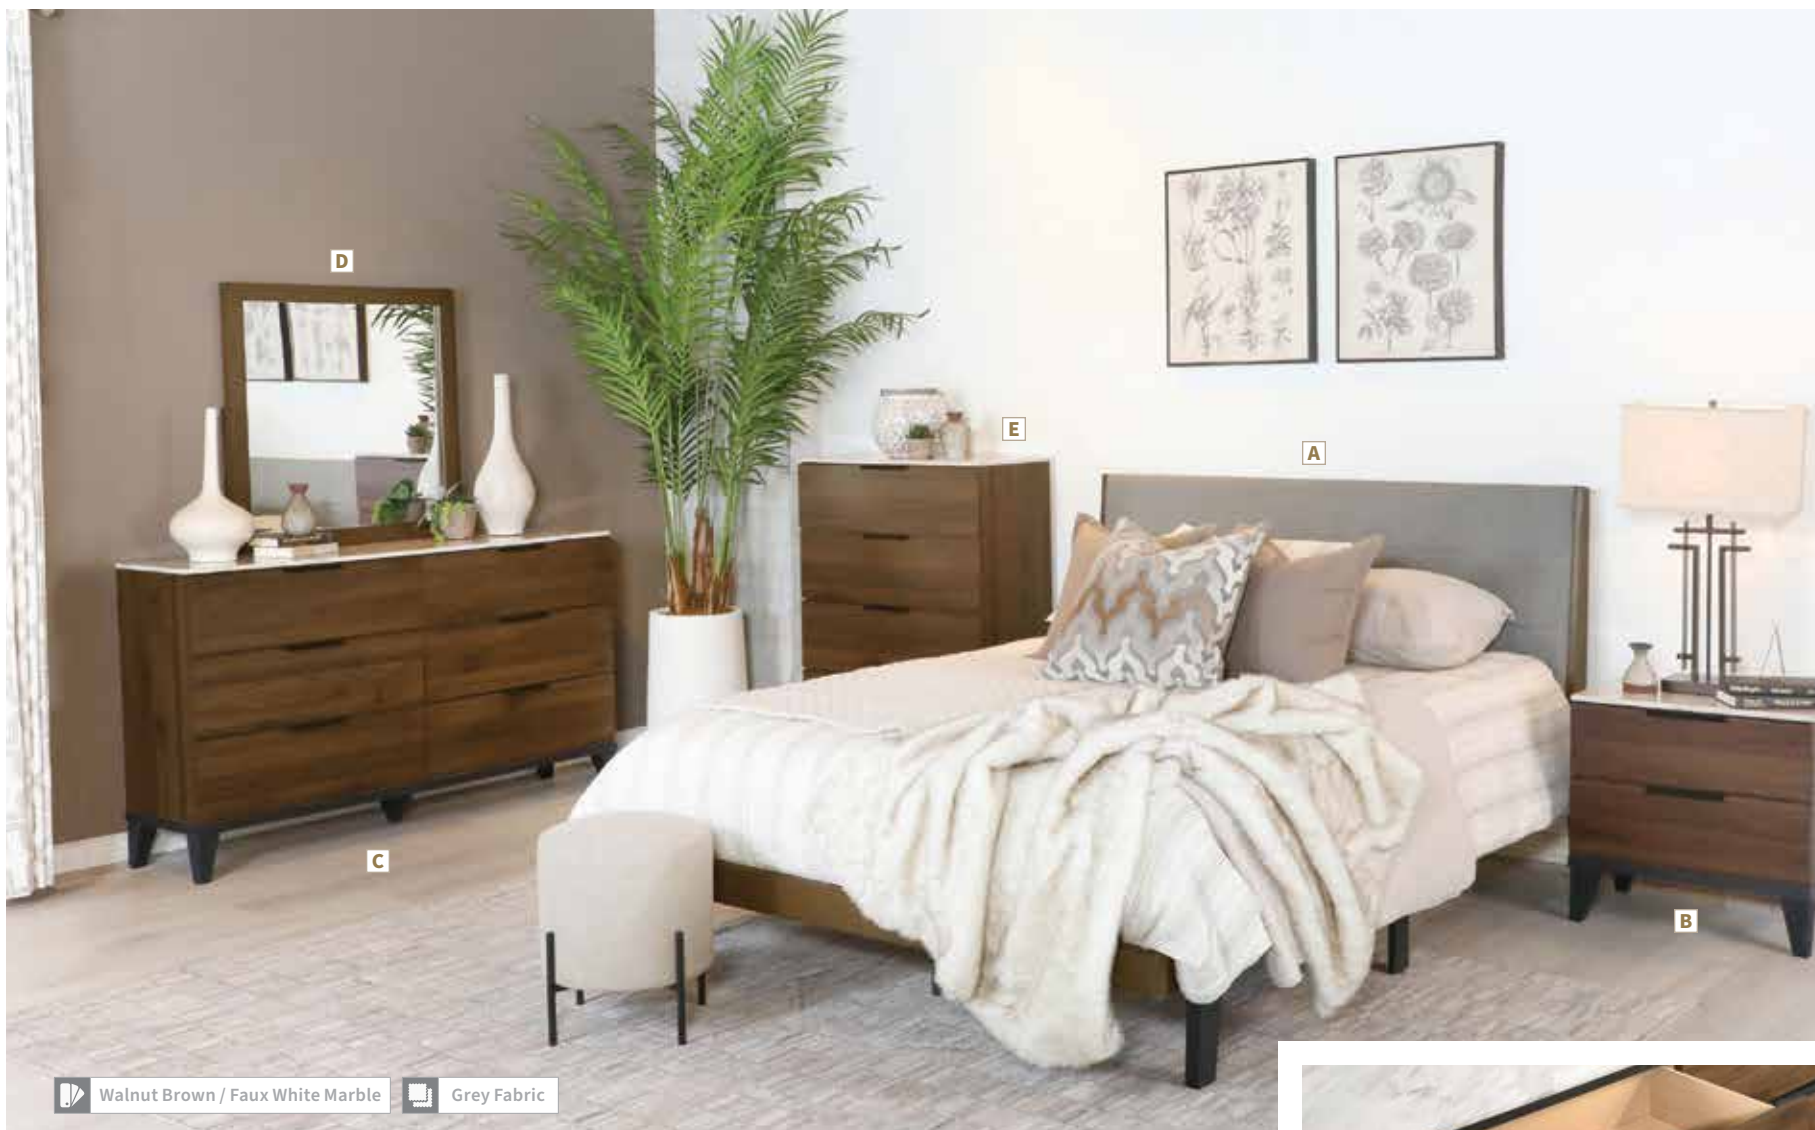

Walnut Brown / Faux White Marble Grey Fabric

FEATURES: Foundation Not Required* / Metal Extension Drawer Glides / Pin Construction Front & Back / Black Hardware Finish
MATERIALS: Asian hardwood, faux marble, paper laminate, particle board, MDF, foam, and fabric

MAYS COLLECTION

Elevate your bedroom décor with this sleek, contemporary bedroom set. It includes a walnut finished platform bed with a padded grey fabric headboard and black angled legs. The storage cases come with bright faux marble tops and plenty of drawers to keep your clothes and linens organized. A matching mirror completes the set.

A Queen Bed 215961Q
62.50"w x 86.50"d x 43.00"h
Eastern King Bed 215961KE
78.50"w x 86.50"d x 43.00"h

B Nightstand 215962
23.25"w x 15.25"d x 23.00"h
C Dresser 215963
61.50"w x 15.25"d x 35.50"h

D Mirror 215964
32.75"w x 1.50"d x 32.75"h
E Chest 215965
31.00"w x 15.25"d x 45.00"h