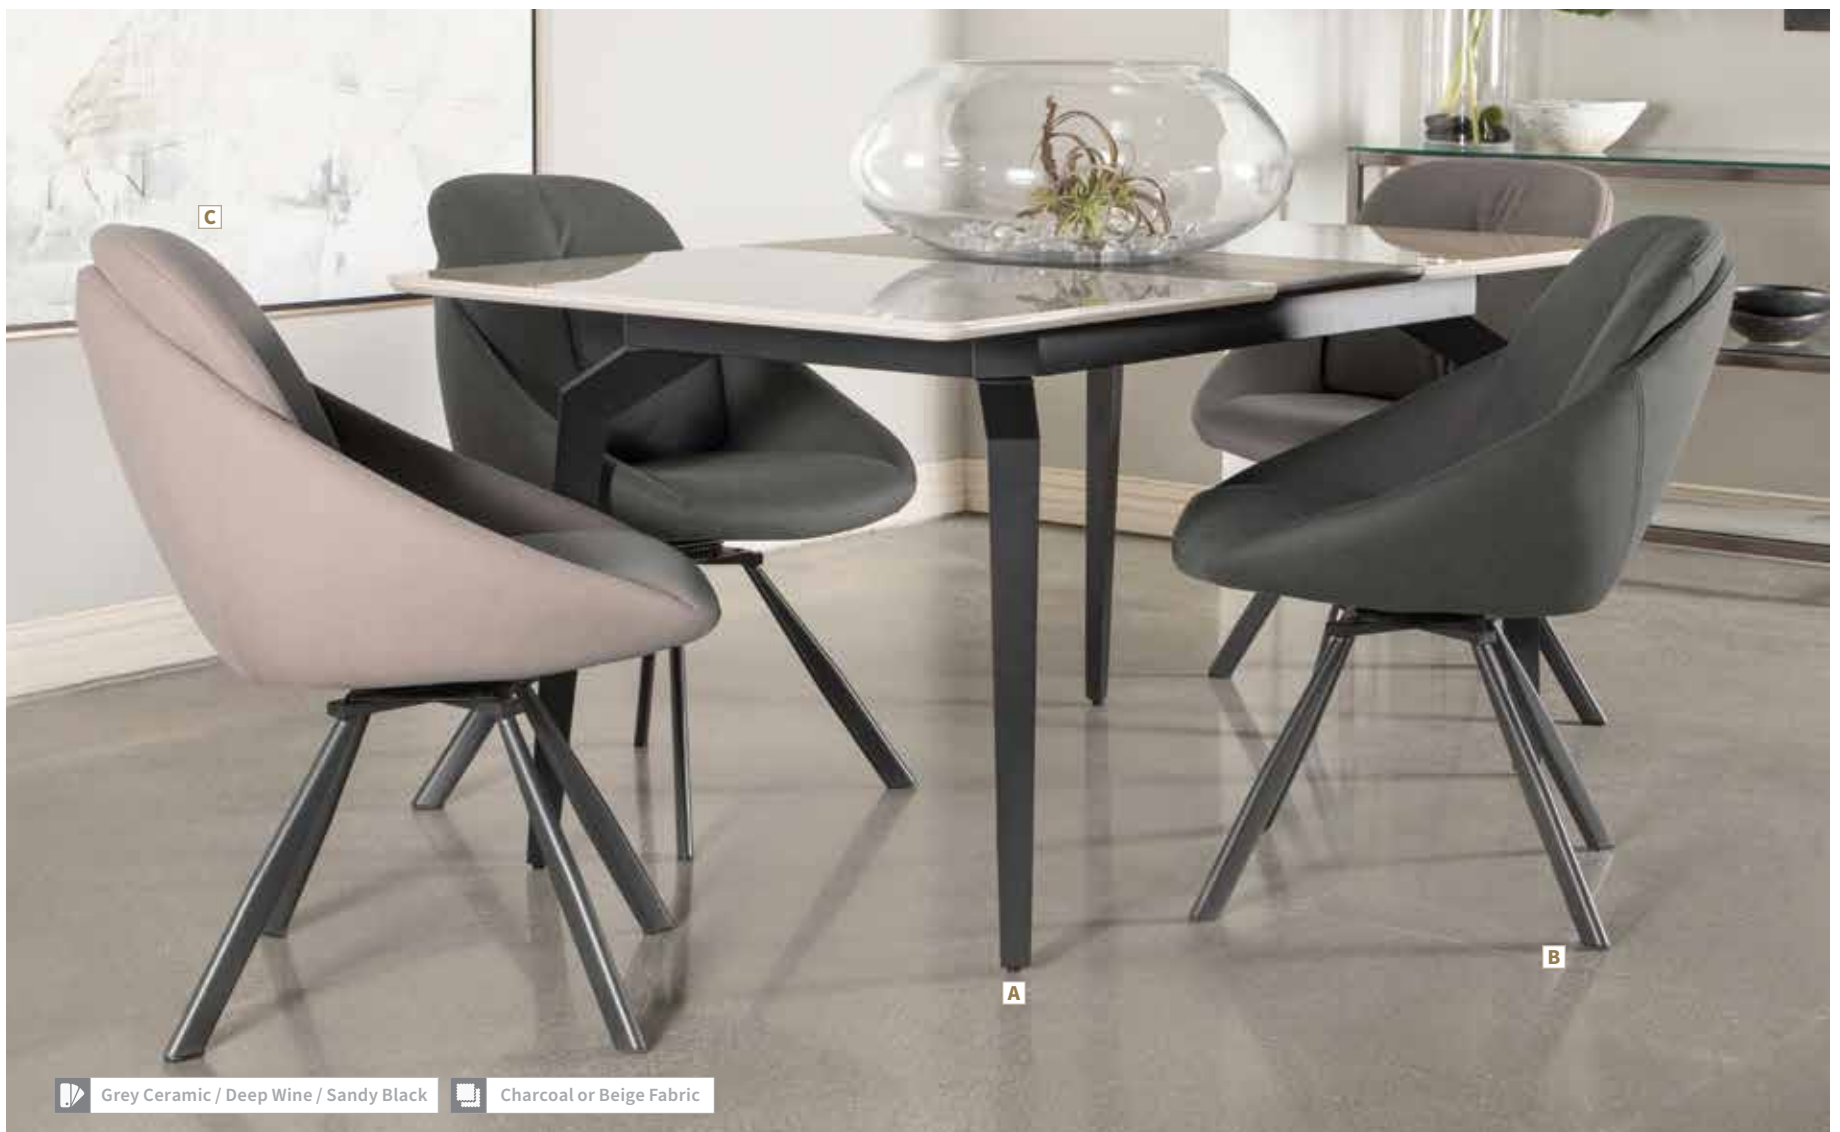

Grey Ceramic / Deep Wine / Sandy Black Charcoal or Beige Fabric

FEATURES: 14" Self-Storing Table Extension Leaf

MATERIALS: *Table:* Ceramic, MDF, white oak veneer, and metal *Chairs:* Metal, plywood, and fabric

MINA COLLECTION

Elevate your dining room with this modern and elegant dining table, featuring a grey ceramic table top resembling marble, a self-storing butterfly leaf, beveled edges, and rounded corners. Long legs in a sandy black finish provide striking visual interest. Pair it with the swivel padded chair with an orbital seat shape that cradles you, available in charcoal or beige. A contemporary style that combines unique details and functions

A Dining Table 193831
51.00"-65.00"w x 35.00"d x 30.00"h

B Side Chair 193762
23.25"w x 27.00"d x 33.50"h
Seat 18.00"d x 19.50"h

C Side Chair 193772
23.25"w x 27.00"d x 33.50"h
Seat 18.00"d x 19.50"h