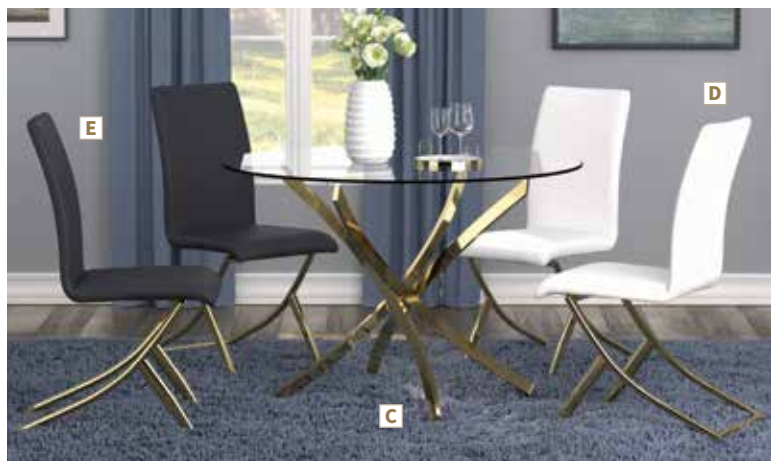

BECKHAM

Artfully Designed for a Contemporary Look

Make a statement in your dining room with this striking contemporary collection. The asterisk table base has a fun design and is available in chrome or gold. The round tempered glass top showcases the sculptural appeal of the base. The chairs are available in white or black leatherette upholstery, completing the chic and modern look.