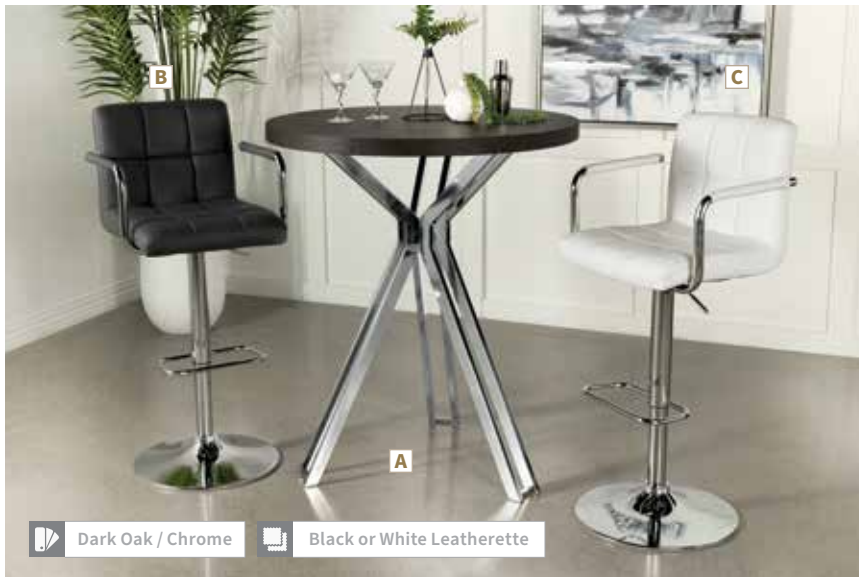

EDGERTON BAR TABLE

Gather around this rustic-contemporary bar table with a masculine feel. Its round, dark oak top is complemented by an edgy polished chrome hourglass pedestal base. Pair with your favorite bar chair for a complete look. The mixed motif of this mid-century modern and contemporary bar chair is heightened by its adjustable height and color options of white or black.

- **A Bar Table 183131**
  35.25"dia x 43.00"h
- **B Bar Chair 121095**
  20.50"w x 20.00"d x 36.50"- 42.50"h
  Seat 16.00"d x 25.00"- 31.00"h
- **C Bar Chair 121097**
  20.50"w x 20.00"d x 36.50"- 42.50"h
  Seat 16.00"d x 25.00"- 31.00"h

FEATURES: *Bar Stools:* Hydraulic Adjustable Height Bar Stool
MATERIALS: *Table:* Metal, particle board, and paper veneer
Chairs: Metal, plywood, foam, and leatherette