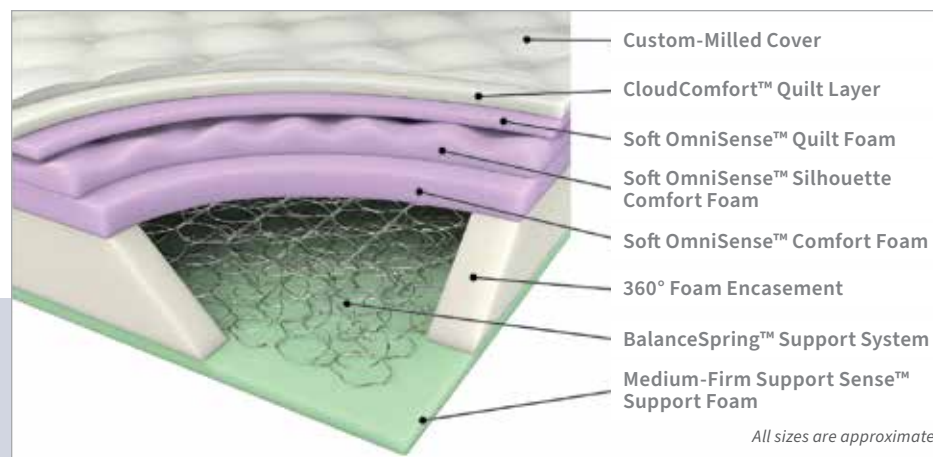

12.50"
HEIGHT

A 12.50" Queen Mattress 350382Q
59.00" w x 80.00" d x 12.50" h

12.50" Eastern King Mattress 350382KE
75.00" w x 80.00" d x 12.50" h

12.50" California King Mattress 350382KW
71.00" w x 84.00" d x 12.50" h

12.50" Full Mattress 350382F
53.00" w x 74.00" d x 12.50" h

12.50" Twin Mattress 350382T
37.00" w x 74.00" d x 12.50" h