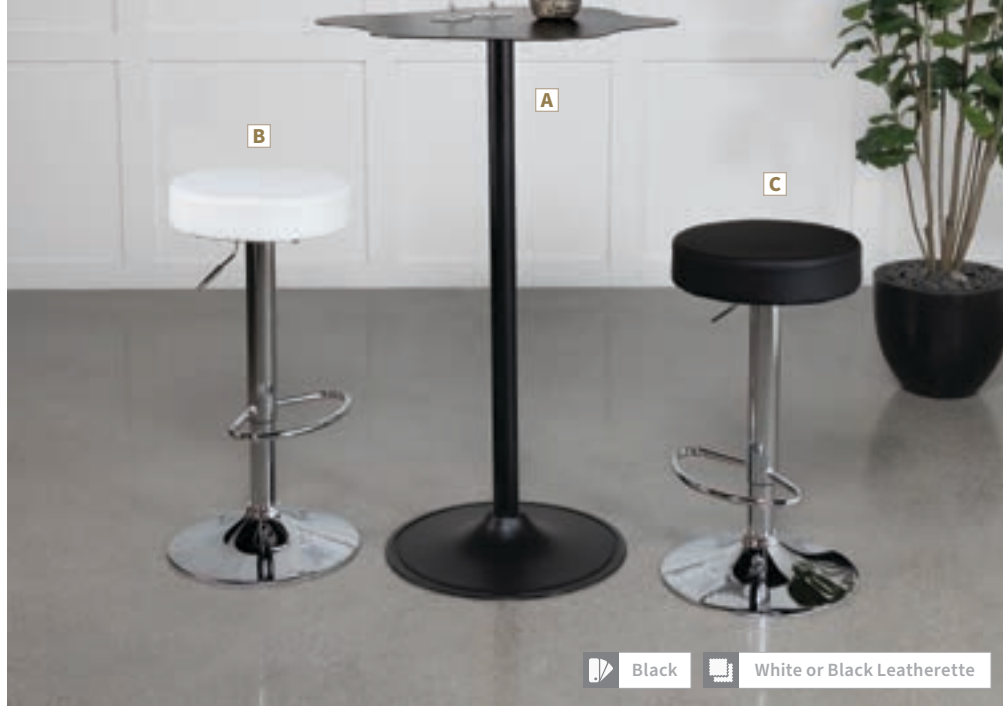

KEANU

NEW

Black White or Black Leatherette

Gather your friends and family around the Keanu, a sleek, futuristic bar table for your casual cocktail or holiday party. Its organic cloud-shaped surface and modern aesthetic make it the perfect centerpiece for any space. Pair it with our black or white leatherette backless bar stools for a versatile look, or mix and match with our wide assortment of bar stools to take your space to new heights.

A NEW Bar Table 182230
28.75" w x 28.00" d x 42.00" h