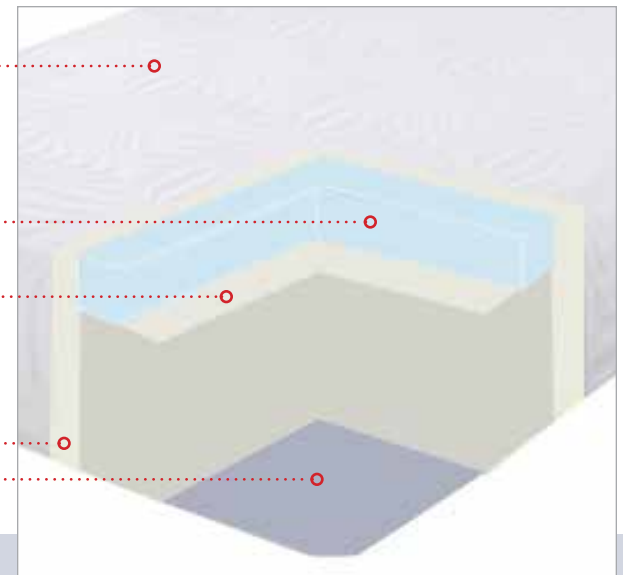

KEEGAN 8" MEMORY FOAM MATTRESS

- Say goodbye to nighttime aches and discomforts with our 8-inch memory foam mattress
- Offers a pressure-relieving memory foam top layer and supportive high-density base foam for medium firmness comfort
- Features a deluxe hypoallergenic removable soft-knit polyester ticking for added convenience
- Meets federal fire retardant safety standards and is produced with CertiPUR-US certified foam made without harmful chemicals
- Perfect for bunk beds, daybeds, trundles, and more
- Comes in a box for easy and convenient setup

- **A 8" Queen Memory Foam Mattress 350063Q**
  60.00" w x 80.00" d x 8.00" h
- **8" Full Memory Foam Mattress 350063F**
  53.00" w x 74.00" d x 8.00" h
- **8" Twin XL Memory Foam Mattress 350063TL**
  38.00" w x 80.00" d x 8.00" h
- **8" Twin Memory Foam Mattress 350063T**
  38.00" w x 74.00" d x 8.00" h

- Deluxe removable soft-knit ticking
- 2" soft memory foam
- 6" high resilience support foam
- Fire retardant barrier
- Non-slip fabric