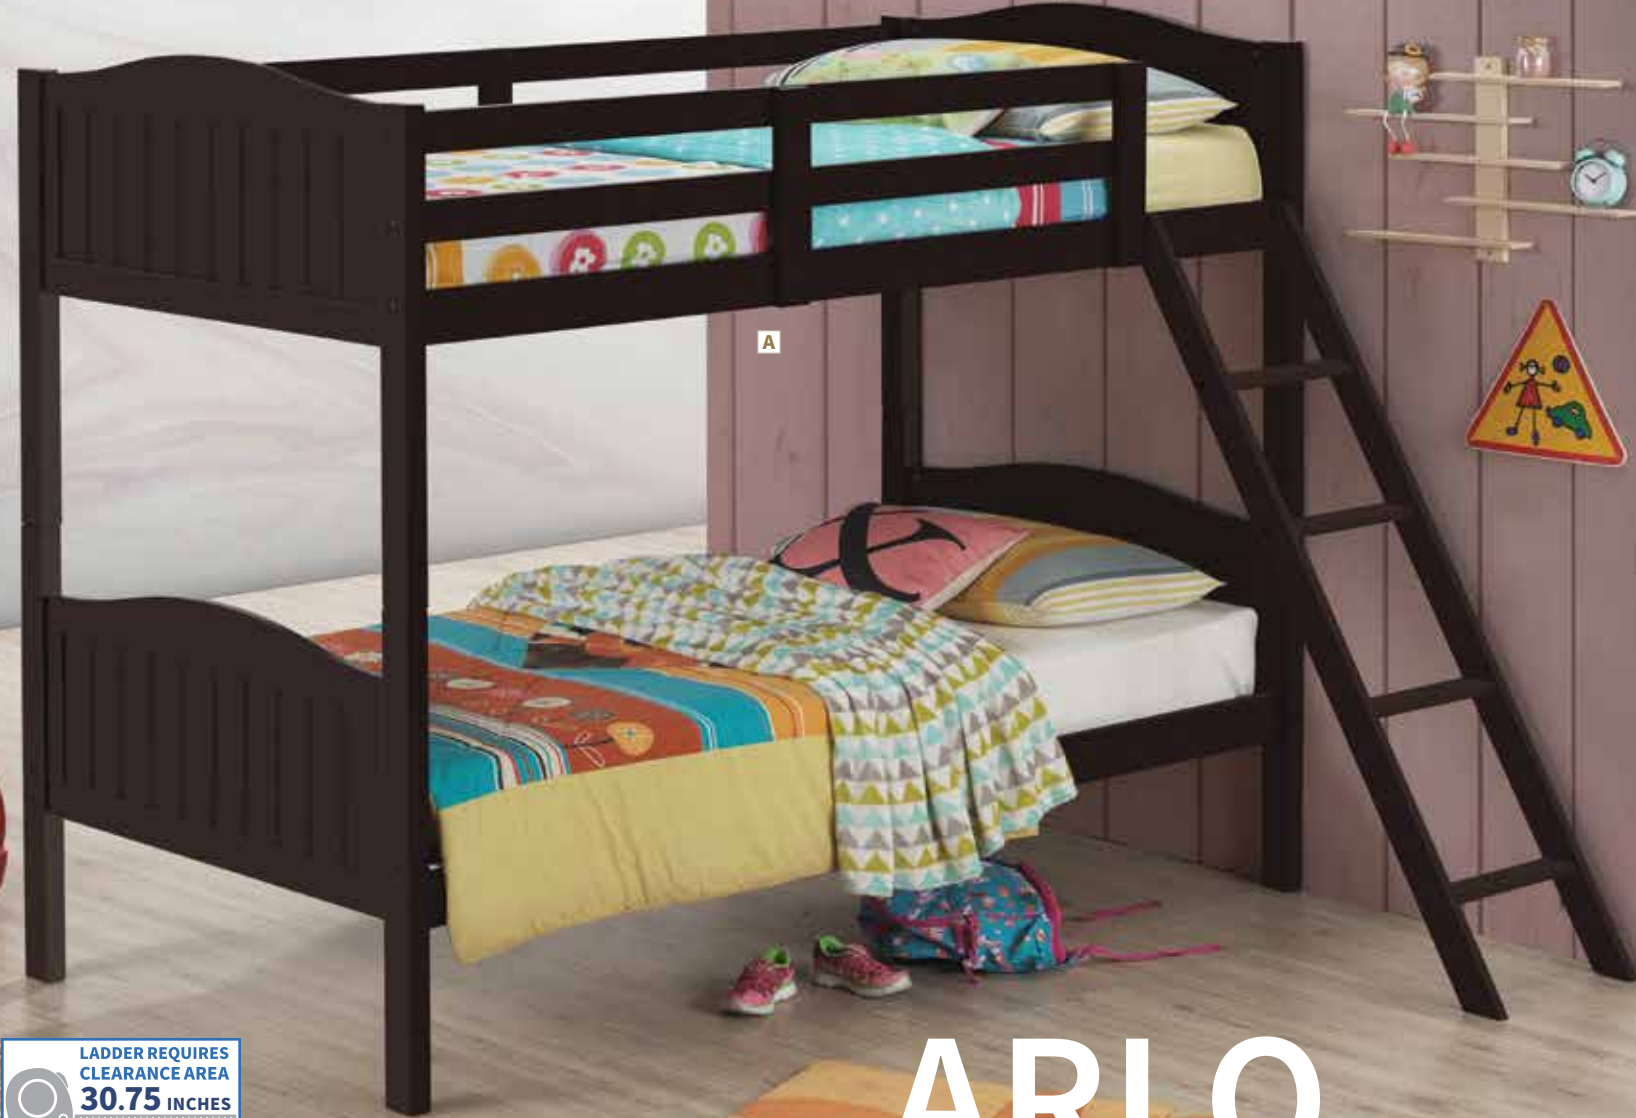

A

LADDER REQUIRES
CLEARANCE AREA
30.75 INCHES

ARLO

Versatile and Adaptable

Espresso

FEATURES: Foundation Not Required* / Separates into Two Beds

MATERIALS: Asian hardwood and MDF

This modern bunk bed is perfect for saving space in your kid's room, with a simple design in various colors. The camelback headboard and footboard feature a plank style, while the straight frame creates a minimalist look. The top bunk is easily accessible with an angled ladder and guardrails. The bunk bed can be separated into two individual beds and is available in twin-over-twin or twin-over-full configurations.