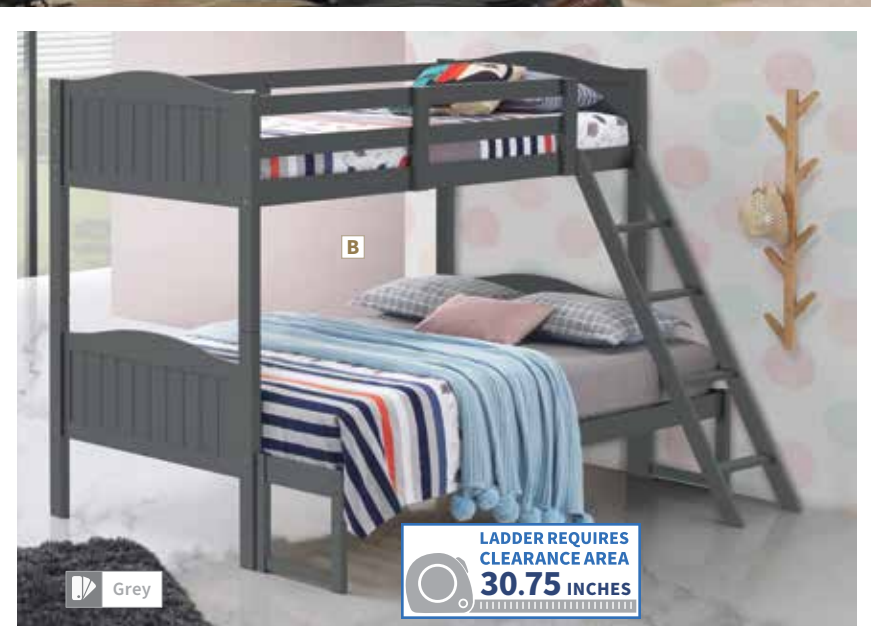

Grey

*For more information about our product standards please see page 504