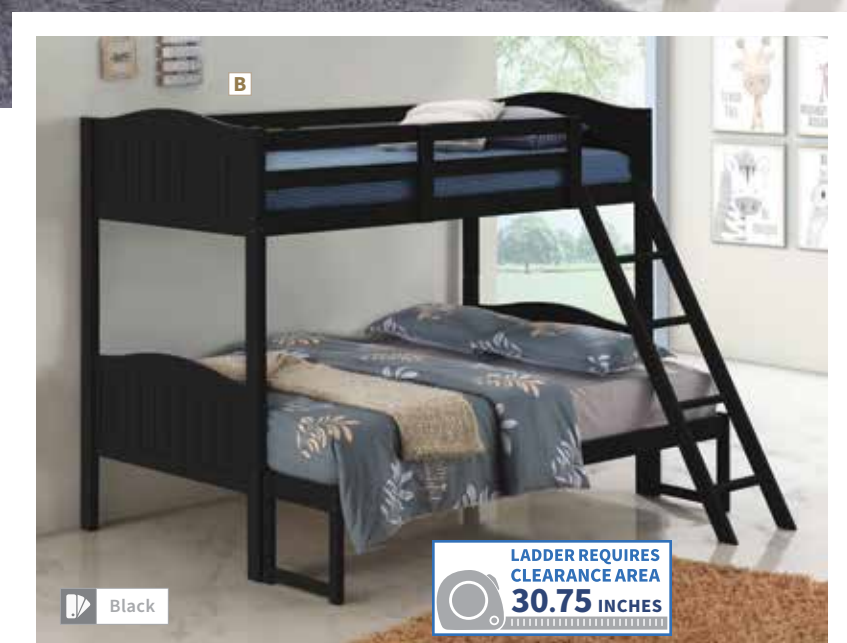

Black

*For more information about our product standards please see page 504