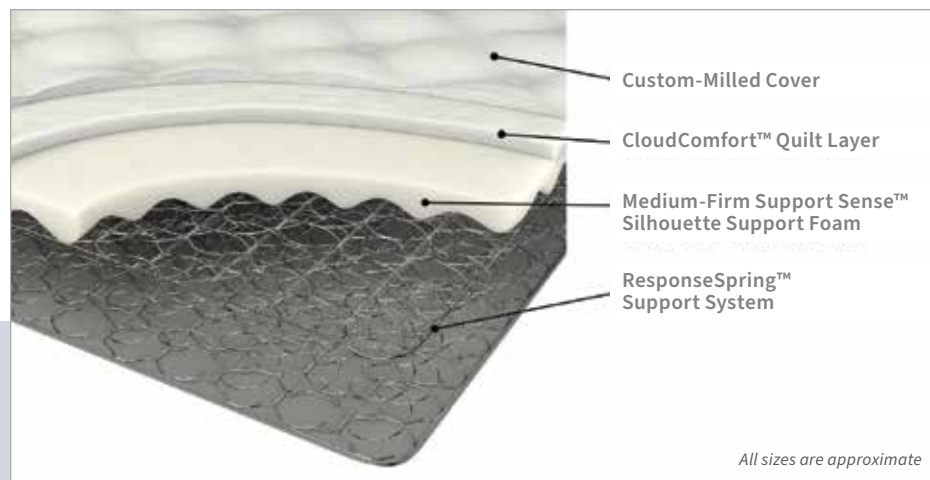

9.25" Twin Mattress 350371T

37.00" w x 74.00" d x 9.25" h

All sizes are approximate

MOST
IDEAL
FOR:

STOMACH SLEEPER

BACK SLEEPER

COASTER SLEEP