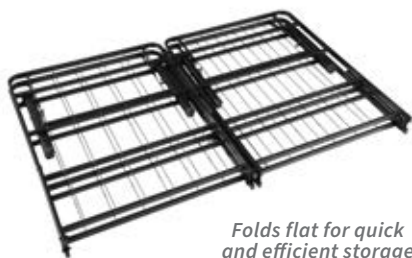

WALDIN PLATFORM BASE

This black powder coated folding bed frame is simplistic and convenient, with no-tool assembly for easy storage and portability. It can be used as a standalone bed or for mattress support inside a wooden frame, and works with any type of mattress, including innerspring and foam.

Folds flat for quick and efficient storage