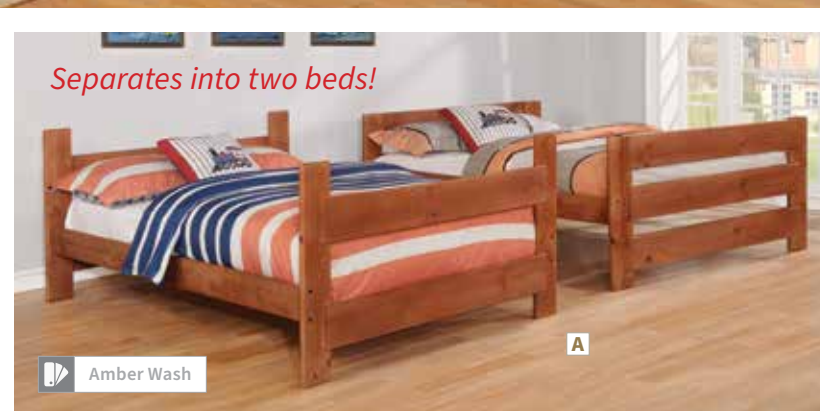

*For more information about our product standards please see page 504

Separates into two beds!

Amber Wash

Amber Wash

Upgrade your little ones' room with our full over full bunk bed in a rustic amber wash finish. With full-length guardrails, it keeps your kids safe and separates seamlessly into two full-size beds. Complete the set with underbed storage or a trundle with foam bunkie mattress included. Constructed with solid American ponderosa pine, it also comes with a solid hardwood slat kit. Proudly made in the USA.