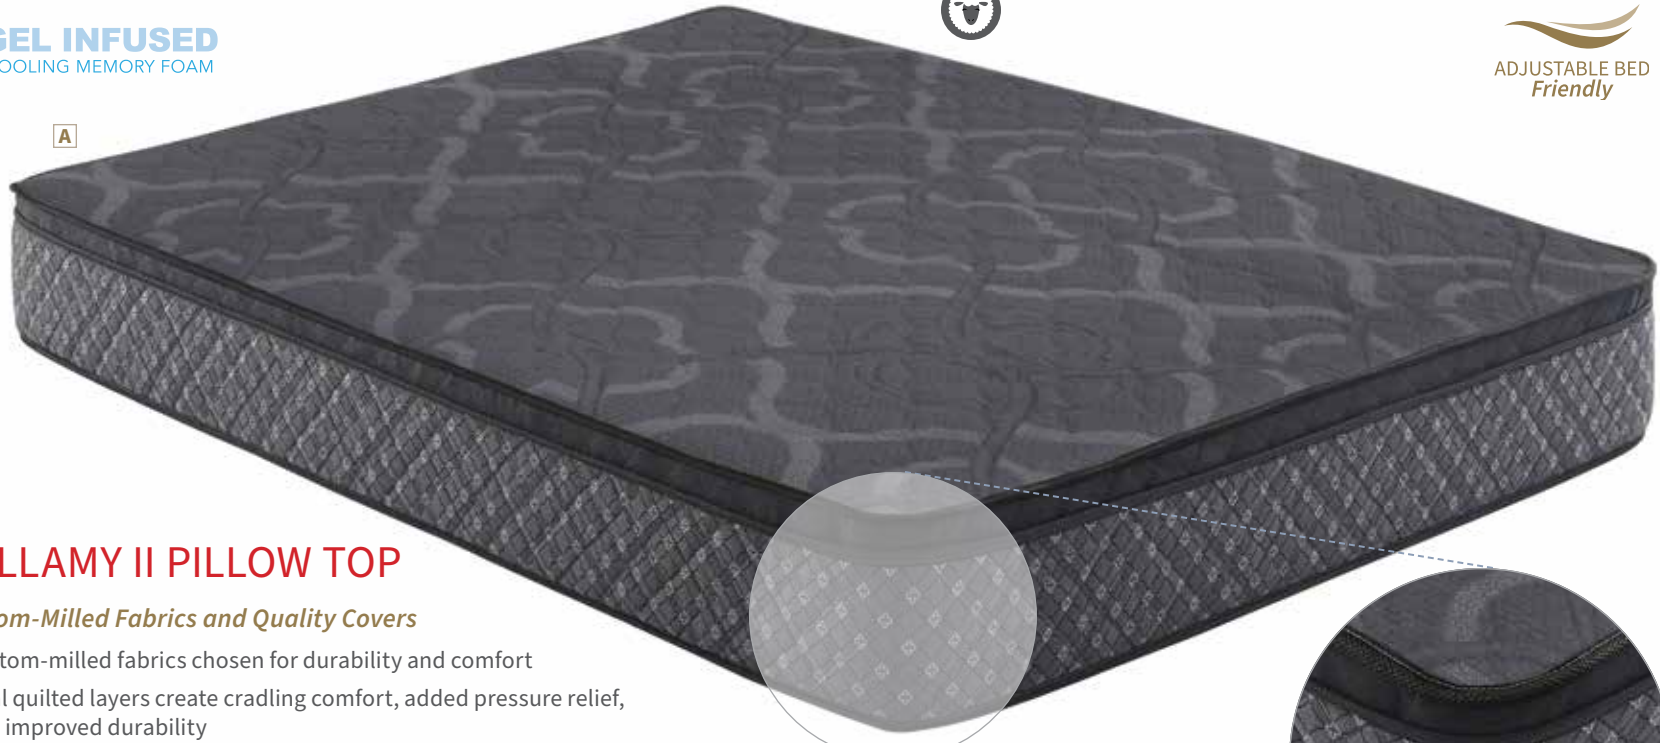

FIRMNESS GUIDE

1. 1 EXTRA FIRM   2 FIRM   3 MEDIUM/FIRM   4 MEDIUM   5 MEDIUM/SOFT   **6 SOFT**   7 ULTRA SOFT

GEL INFUSED
COOLING MEMORY FOAM

ADJUSTABLE BED
Friendly

A

BELLAMY II PILLOW TOP

Custom-Milled Fabrics and Quality Covers

- Custom-milled fabrics chosen for durability and comfort
- Dual quilted layers create cradling comfort, added pressure relief, and improved durability

CloudComfort™ Layer

- Breathable, soft cloud-like comfort layer provides cradling support

EssentialGel™ Foam

- Responsive feel and pressure-relieving comfort

OmniSense™ Comfort Foam & Silhouette Comfort Foam

- Fast response for immediate comfort and relaxation
- Long-lasting and resistant to body impressions
- Rolling peaks and valleys contour the body - for pressure relief, improved spinal alignment and breathability for perfect temperature
- Works with other mattress layers to distribute weight more evenly as you move, reducing partner disturbance

Advanced IsoCare™ Support System with Edge Zoning

- Unique design ergonomically supports the body and reduces partner disturbance with zoned edge support for better stability and consistency
- Open design ensures airflow, breathability and efficient heat transfer

Always CertiPUR-US® Certified Foams

- Certified foams made without harmful chemicals