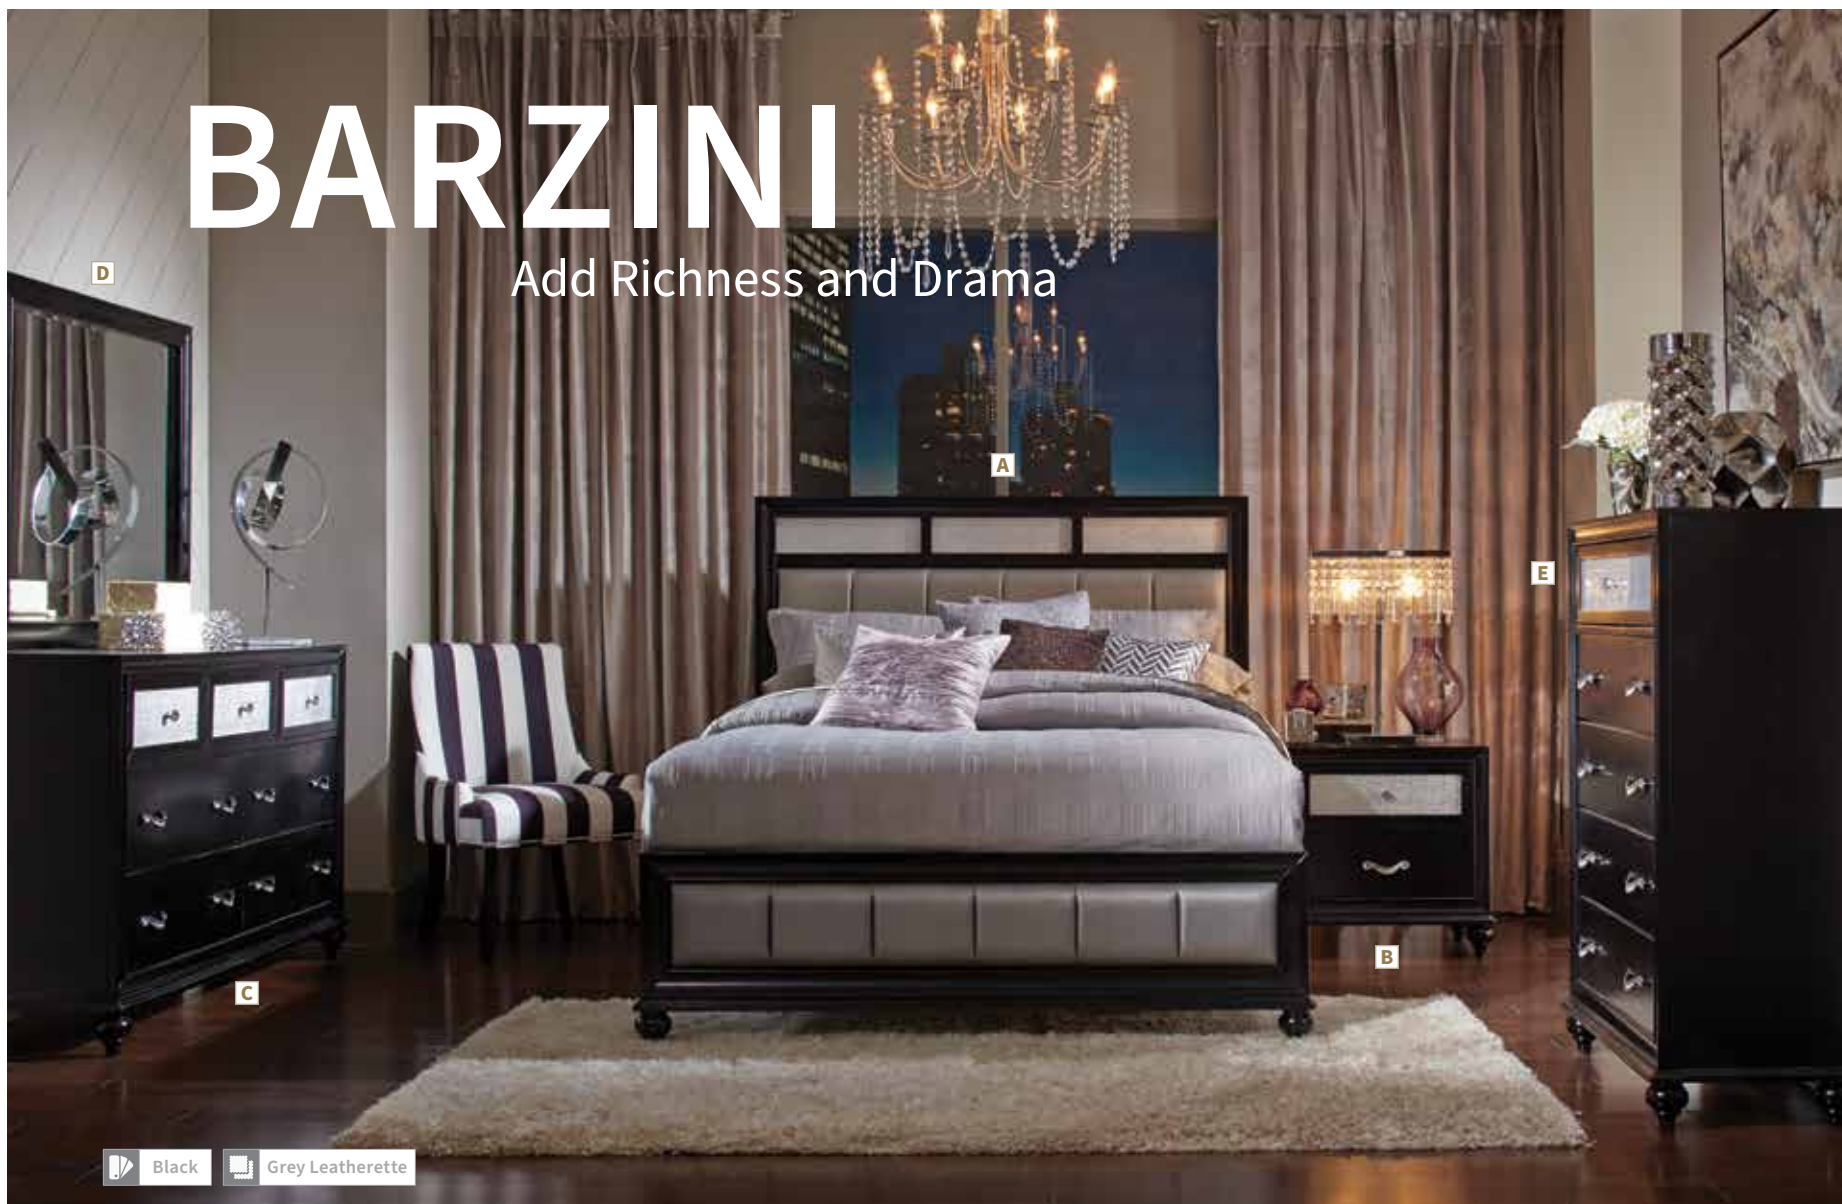

BARZINI

Add Richness and Drama

Black Grey Leatherette

FEATURES: Foundation Required* / Kenlin Metal Drawer Glides / English Dovetail Front & Back / Chrome & Crystal Hardware Finish

MATERIALS: Solid Asian hardwood, tropical wood, okume veneer, MDF, MDF with PU paper, particle board, foam, leatherette, and acrylic

Experience the ultimate in luxury with this rockstar-worthy bedroom collection. A sleek black or white finish creates a dramatic and rich ambiance, while metallic accents—including glittering acrylic drawer fronts and faceted crystal hardware—add opulence. The metallic leatherette upholstery on the head and footboards exudes elegance and glamour.

A Queen Bed 200891Q
63.50"w x 84.75"d x 56.00"h
Eastern King Bed 200891KE
79.25"w x 84.75"d x 56.00"h
California King Bed 200891KW
79.25"w x 89.50"d x 56.00"h

B Nightstand 200892
25.25"w x 16.50"d x 25.25"h
C Dresser 200893
63.00"w x 16.50"d x 37.50"h

D Mirror 200894
46.75"w x 1.25"d x 36.50"h
E Chest 200895
35.50"w x 16.50"d x 49.50"h