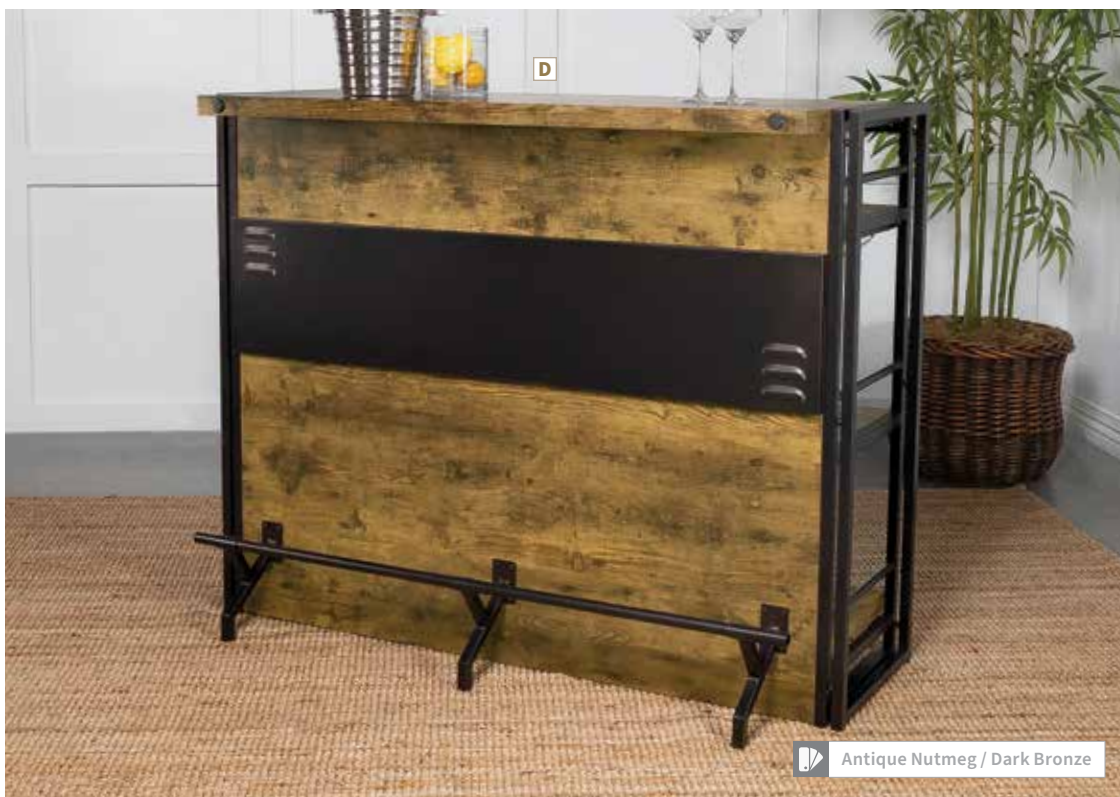

Antique Nutmeg / Dark Bronze

FEATURES: Stemware Rack
MATERIALS: Metal, engineered veneer, and particle board

Host in style with our industrial bar unit featuring a sleek front, antique nutmeg finish, one-sided shelves, and foot rail, ideal for contemporary entertainers looking to add texture and cohesion to their space.

D Bar Unit 130071
51.25"w x 20.50"d x 41.00"h