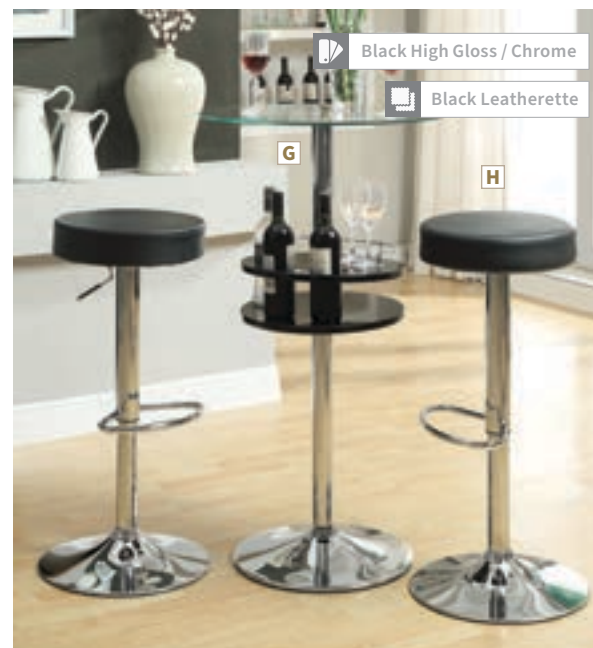

MATERIALS: *Table:* Tempered glass and paper with PE coating
Chairs: Metal, foam, and leatherette

D Bar Table 122400
28.00"dia x 42.00"h

E Bar Chair 120359
17.75"w x 20.00"d x 35.00"- 40.00"h
Seat 16.00"d x 25.00"- 30.00"h

F Bar Chair 120389
17.75"w x 20.00"d x 35.00"- 40.00"h
Seat 16.00"d x 25.00"- 30.00"h

G Bar Table 120715
23.50"dia x 44.00"h

H Bar Stool 102558
15.00"dia x 24.50"- 29.50"h
Seat 14.00"d x 24.50"- 29.50"h

Contemporary chrome bar table exudes a high-end lounge vibe. Its tall pedestal base provides ample wine storage space and features a guardrail in glossy black lacquer. Pair it with stylish bar stools (sold separately) for an elevated upgrade.