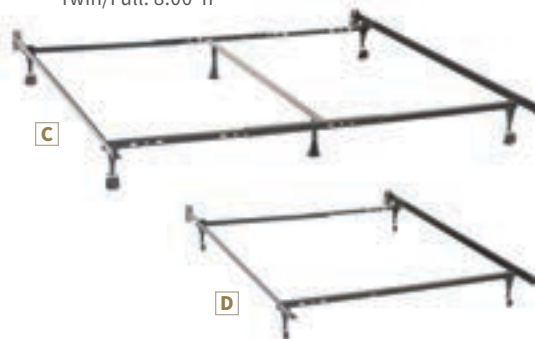

BED FRAME (HEADBOARD ONLY)

C Queen / Eastern King / California King Bed Frame 9601QK

D Twin / Full Bed Frame 9601TF

Height from floor to bottom of foundation:

Queen/King: 8.25"h

Twin/Full: 8.00"h

C

D

BED FRAME (HEAD+FOOTBOARD)

E Queen/Eastern King Bed Frame 9602QK
California King Bed Frame 9602KW

F Twin/Full Bed Frame 9602TF

Height from floor to bottom of foundation:

6.25" - 9.00"h