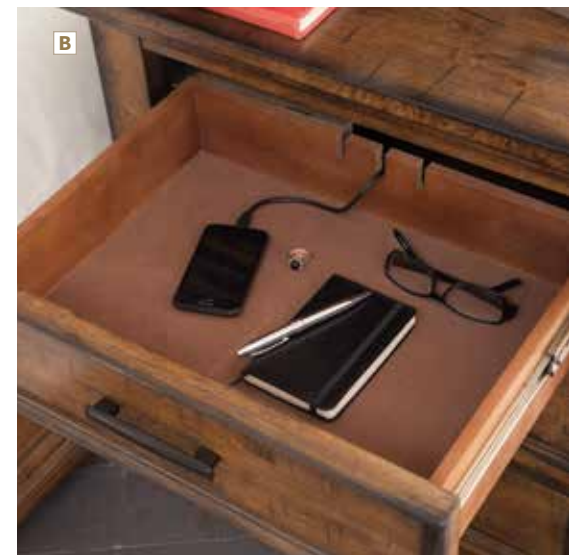

*For more information about our product standards please see page 504