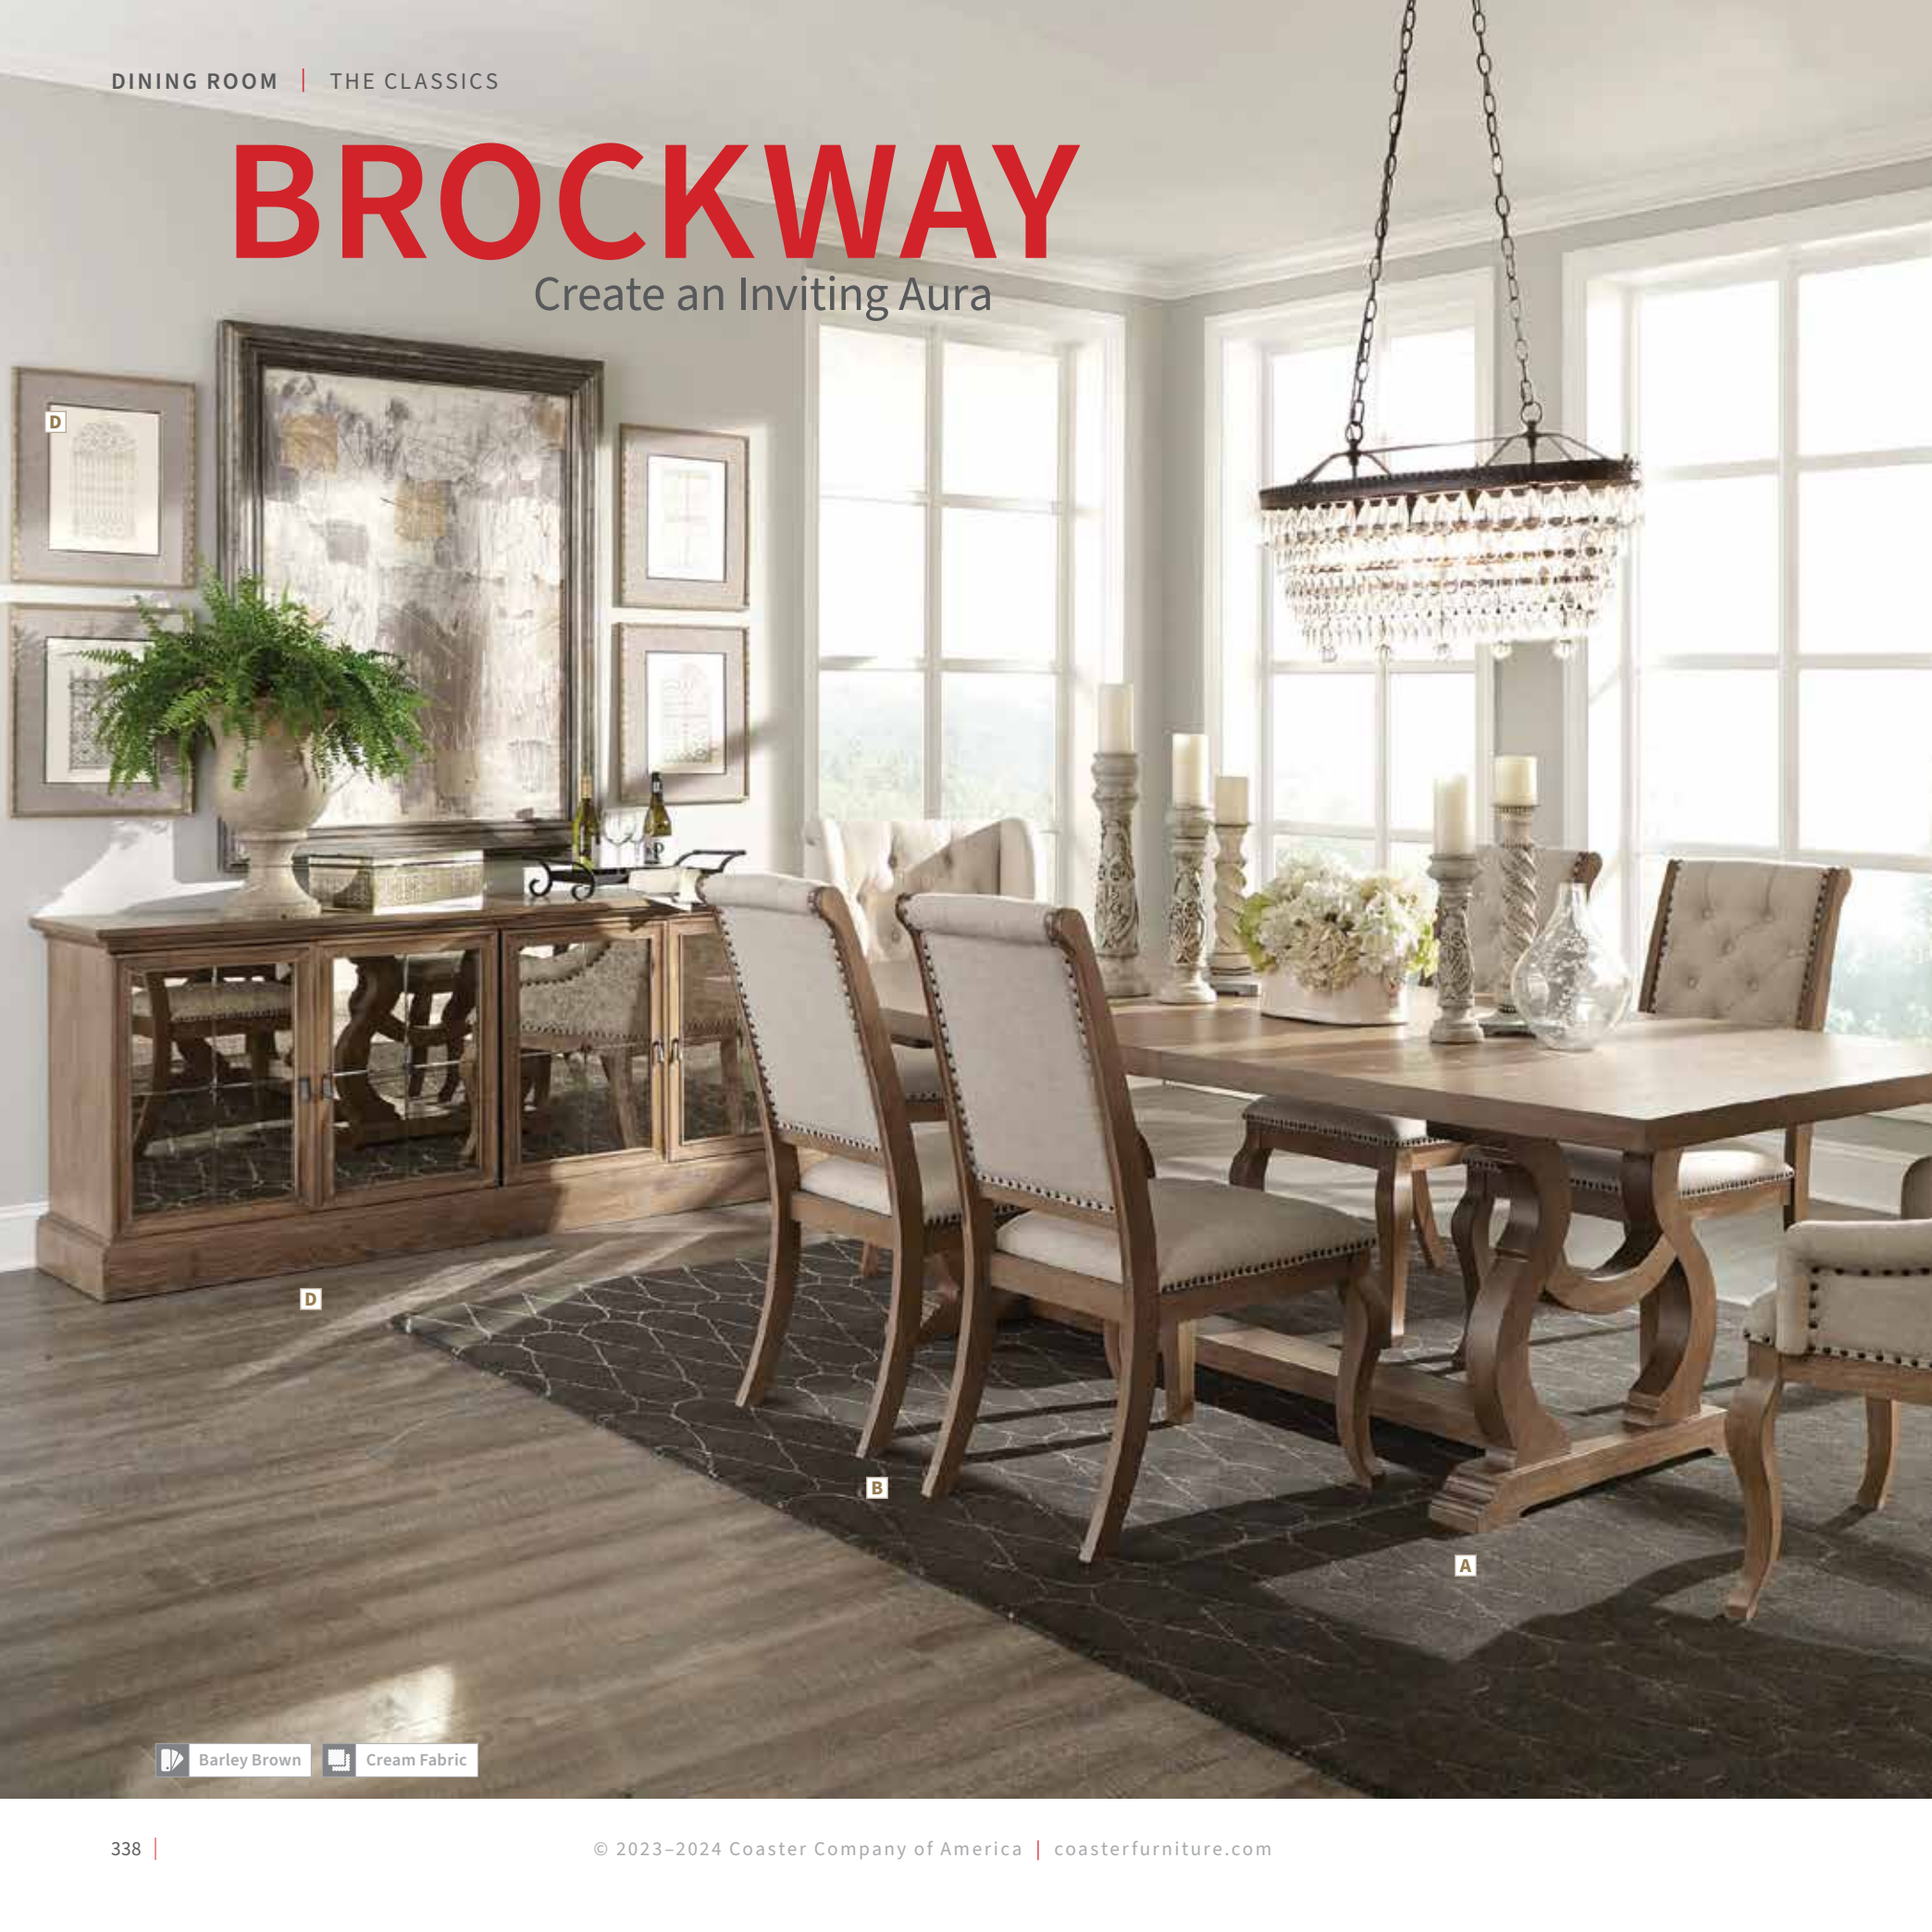

BROCKWAY

Create an Inviting Aura

D

D

B

A

Barley Brown Cream Fabric