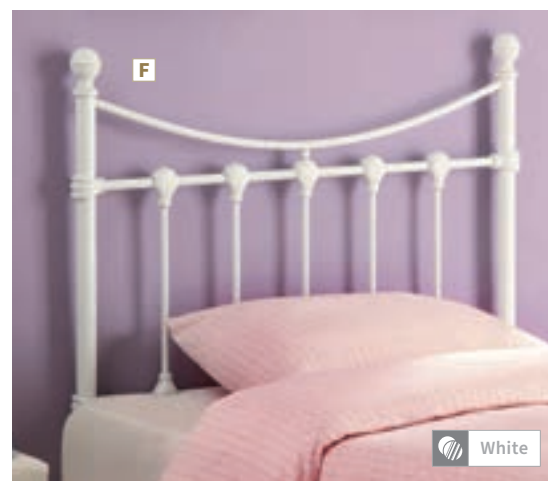

*For more information about our product standards please see page 504