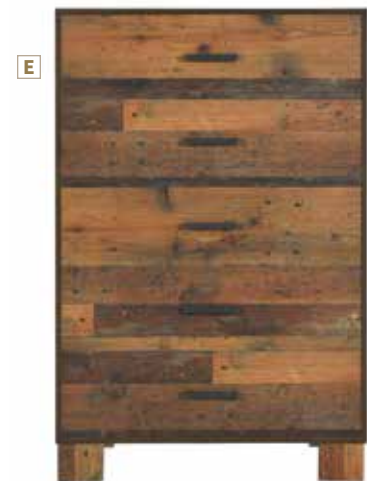

*For more information about our product standards please see page 504