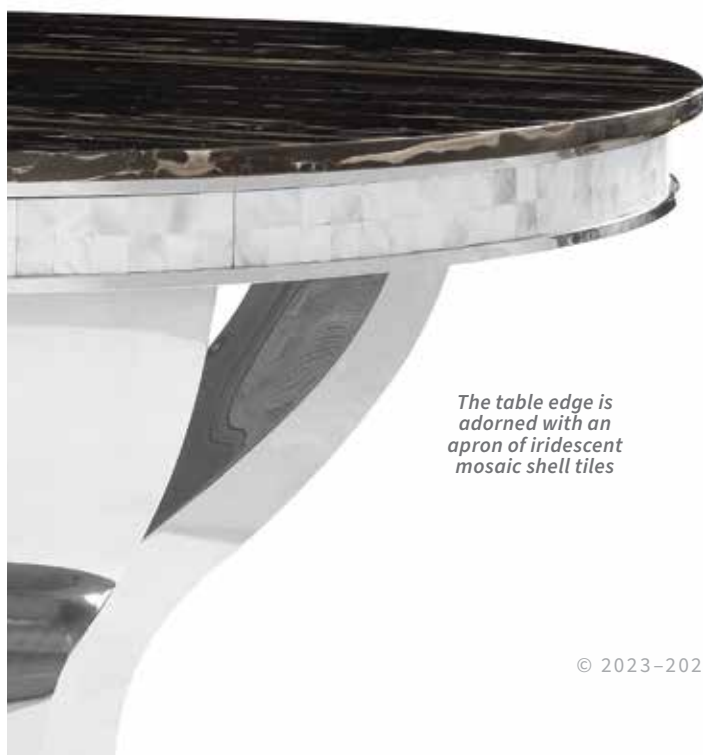

A Dining Table 107871
94.50"w x 42.00"d x 30.00"h

B Side Chair 107872N
22.25"w x 27.50"d x 44.50"h
Seat 19.50"d x 18.50"h

Black Genuine Marble / Polished Chrome | Creamy White Leatherette

MATERIALS: *Table:* Stainless steel, genuine marble, and engineered marble veneer
Chairs: Stainless steel, foam, and leatherette