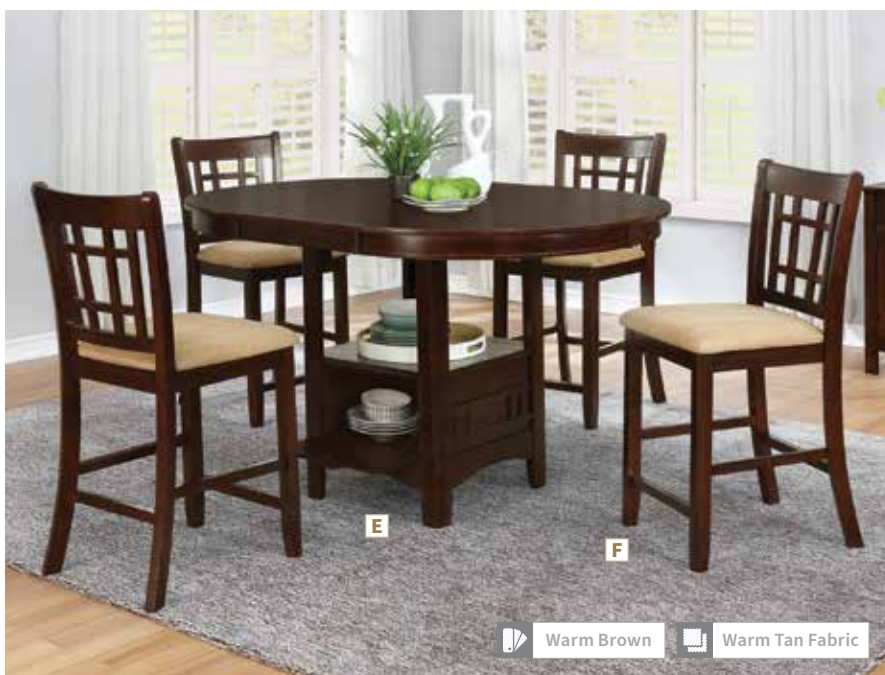

FEATURES: 18" Table Extension Leaf / Nickel Hardware Finish / Storage Space

MATERIALS: *Table:* Asian hardwood, plywood, MDF, and oak veneer

Chairs: Asian hardwood, foam, and fabric

Warm Brown Warm Tan Fabric