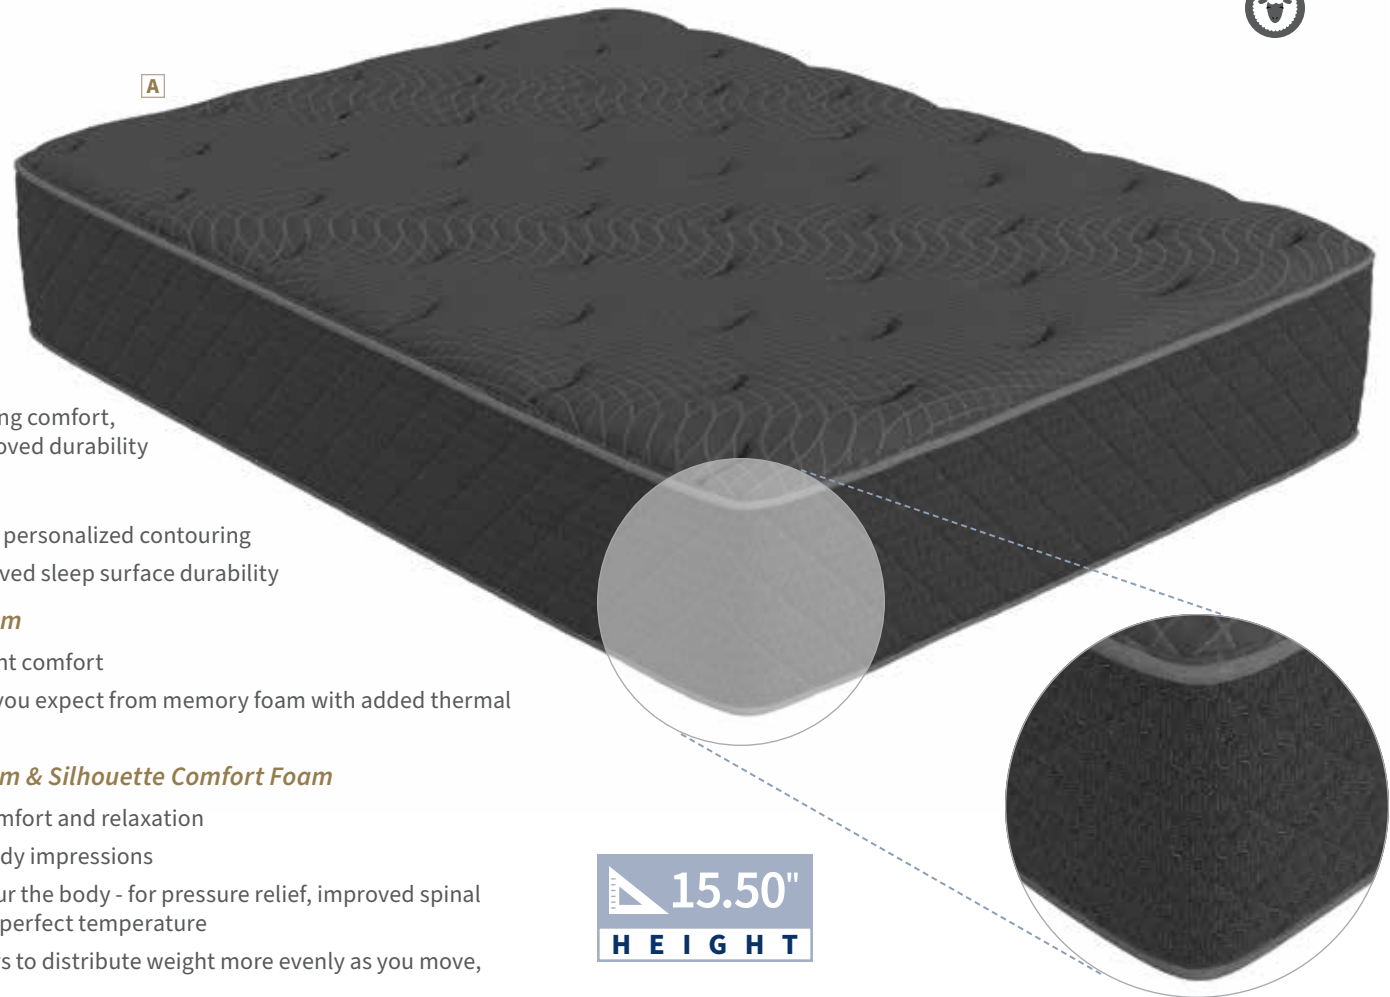

FIRMNESS GUIDE

- 1
  EXTRA FIRM
- 2
  FIRM
- 3
  MEDIUM/FIRM
- 4
  MEDIUM
- 5
  MEDIUM/SOFT
- 6
  SOFT
- 7
  ULTRA SOFT

ADJUSTABLE BED
Friendly

JAYDEN II PILLOW TOP

Custom-Milled Fabrics and Quality Covers

- Custom-milled fabrics chosen for durability and comfort
- Dual quilted layers create cradling comfort, added pressure relief, and improved durability

MicroCoils

- Microcoils move individually for personalized contouring
- Ultra-responsive feel and improved sleep surface durability

Graphite-Infused Memory Foam

- Cool sleep surface and consistent comfort
- All the comfort and contouring you expect from memory foam with added thermal conductivity of Graphite

The OmniSense™ Comfort Foam & Silhouette Comfort Foam

- Fast response for immediate comfort and relaxation
- Long-lasting and resistant to body impressions
- Rolling peaks and valleys contour the body - for pressure relief, improved spinal alignment and breathability for perfect temperature
- Works with other mattress layers to distribute weight more evenly as you move, reducing partner disturbance

Advanced IsoCare™ Support System with Edge Zoning

- Unique design ergonomically supports the body and reduces partner disturbance with zoned edge support for better stability and consistency
- Open design ensures airflow, breathability, and efficient heat transfer

15.50"
HEIGHT

SupportSense™ Comfort Foam

- Delivers a comfortable sleep surface with firm support
- Long-lasting and resistant to body impressions