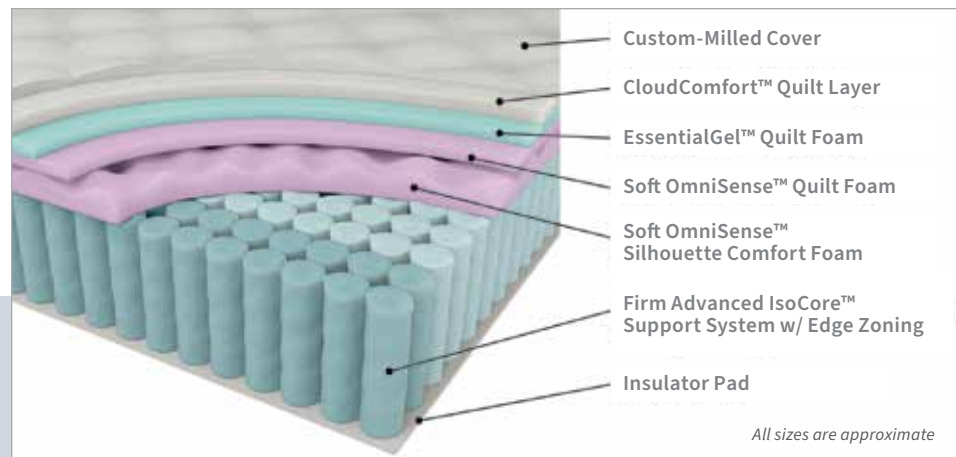

12.0"
HEIGHT

A 12" Queen Mattress 350392Q
59.00"w x 80.00"d x 12.00"h

12" Eastern King Mattress 350392KE
75.00"w x 80.00"d x 12.00"h

12" California King Mattress 350392KW
71.00"w x 84.00"d x 12.00"h

12" Full Mattress 350392F
53.00"w x 74.00"d x 12.00"h

12" Twin XL Mattress 350392TXL
37.00"w x 80.00"d x 12.00"h

12" Twin Mattress 350392T
37.00"w x 74.00"d x 12.00"h