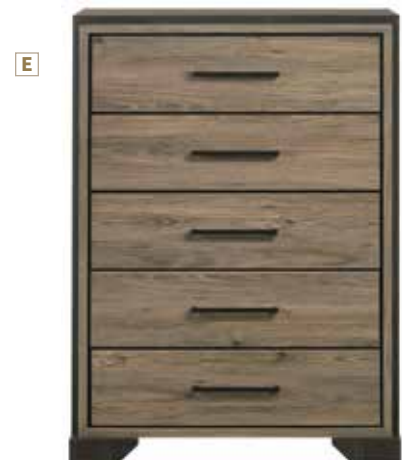

*For more information about our product standards please see page 504