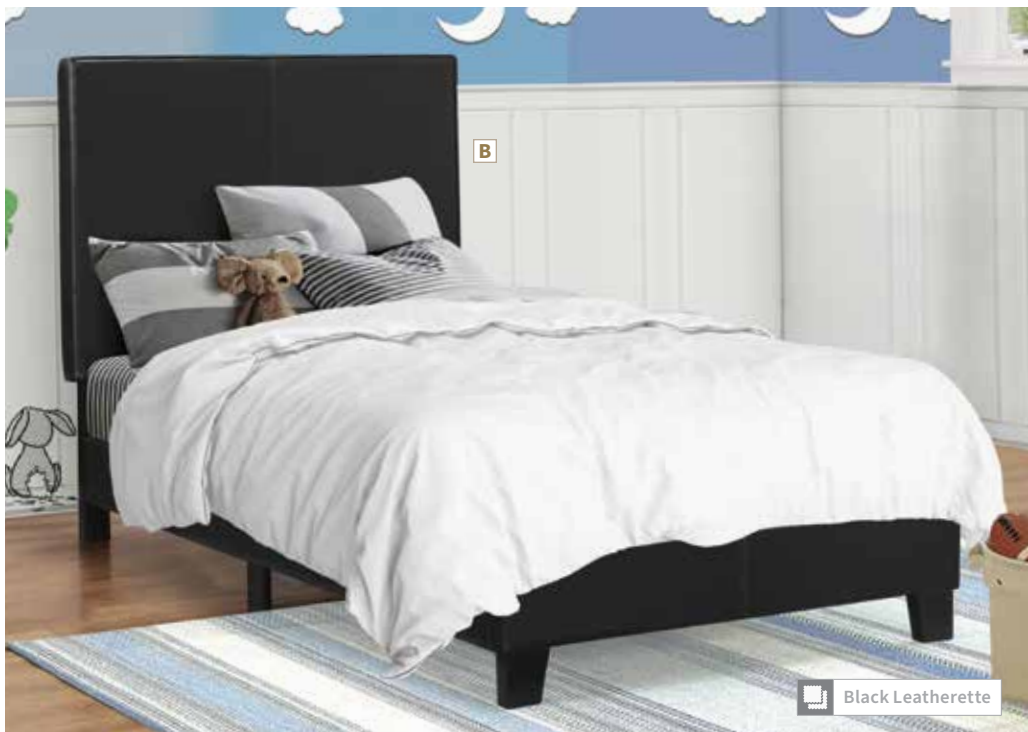

*For more information about our product standards please see page 504