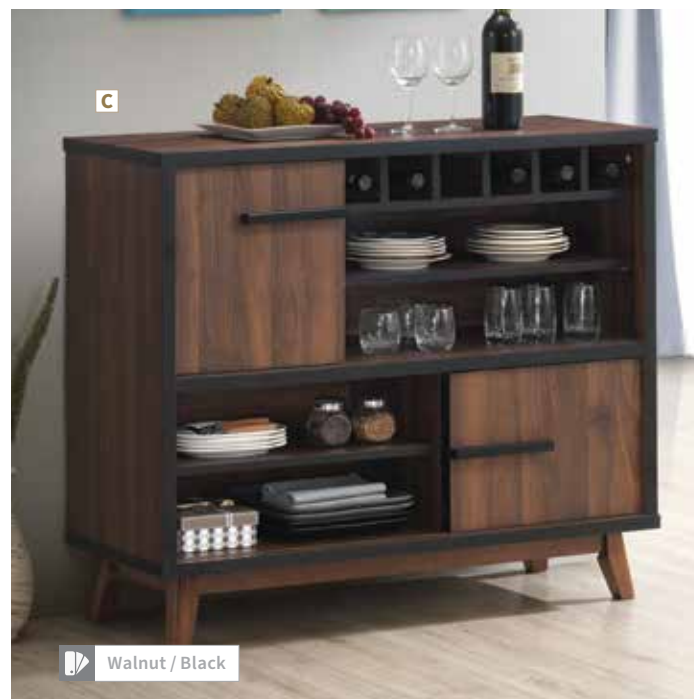

MATERIALS: Hollow board, particle board, MDF, tempered glass, and engineered veneer

C Wine Cabinet 182873
39.25"w x 15.50"d x 35.00"h

Mid-century modern wine cabinet with a walnut finish, built-in wine holder, and two sliding cabinet doors. Six shelves for cocktail party essentials.