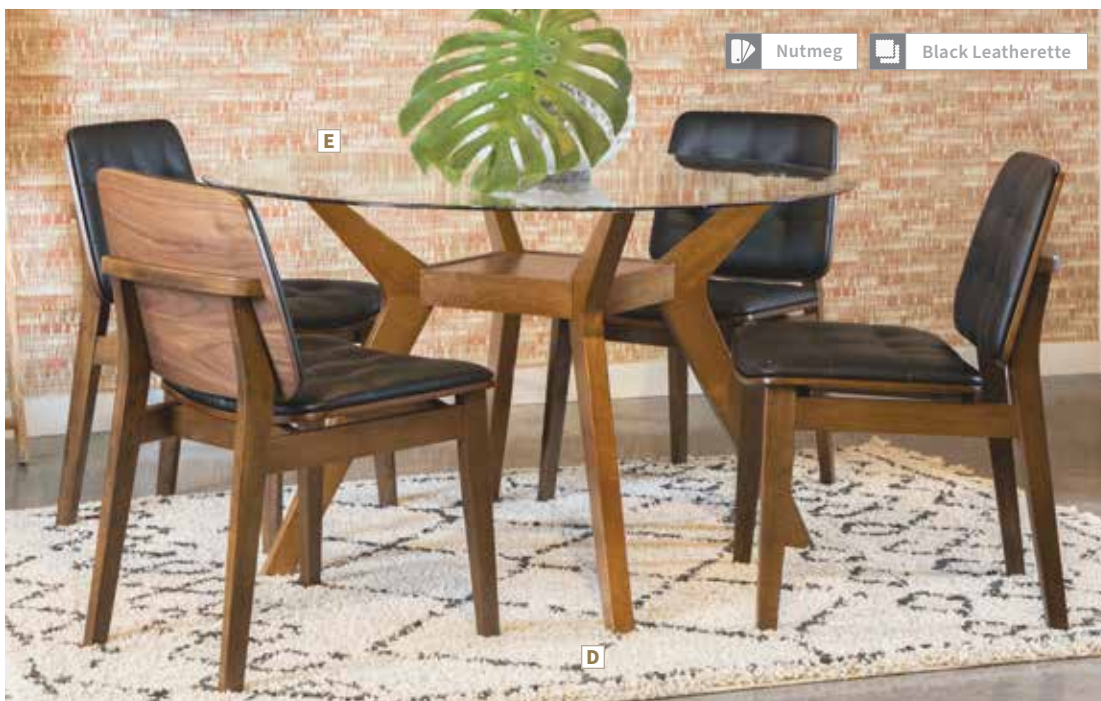

A Dining Table 106591
59.00"-74.75"w x 35.50"d x 29.75"h

B Side Chair 106592
19.75"w x 22.25"d x 35.75"h
Seat 15.50"d x 18.75"h

C Side Chair 106596
18.25"w x 22.25"d x 31.75"h
Seat 16.50"d x 18.50"h

 Black Leatherette