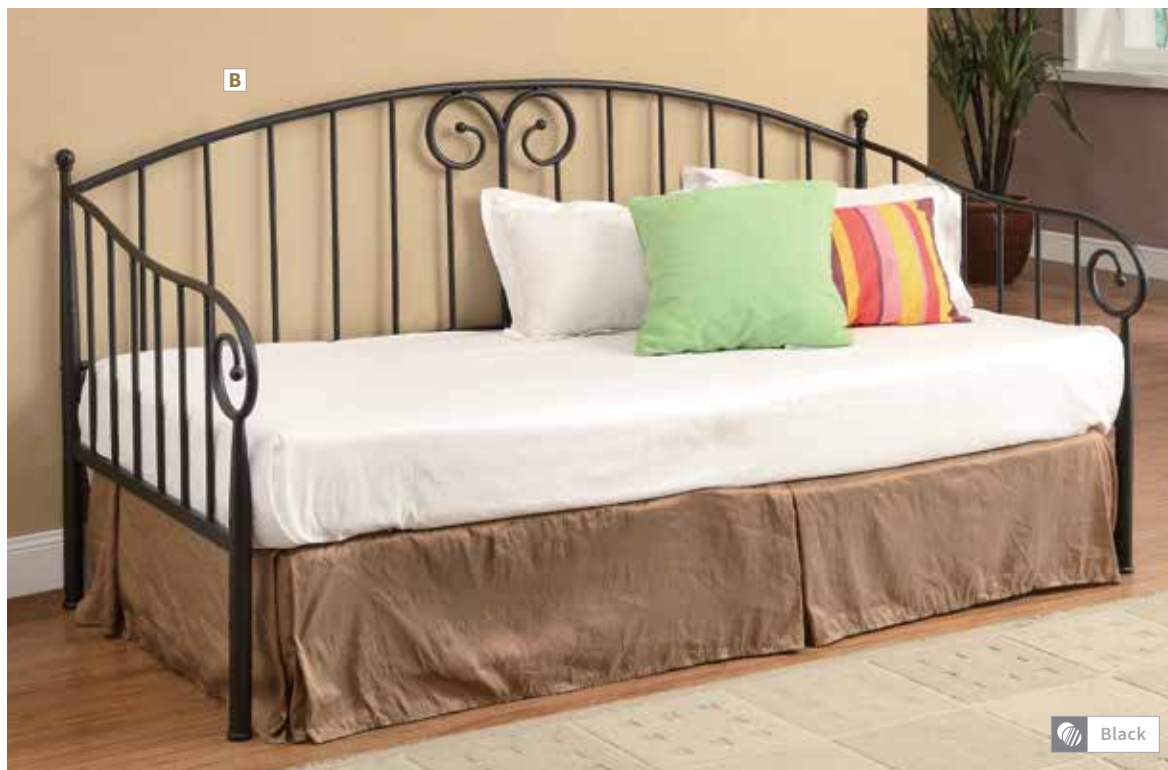

FEATURES: Link Spring Required: 1138A / Underbed Trundle

MATERIALS: Heavy gauge steel tubing

Black

*For more information about our product standards please see page 504