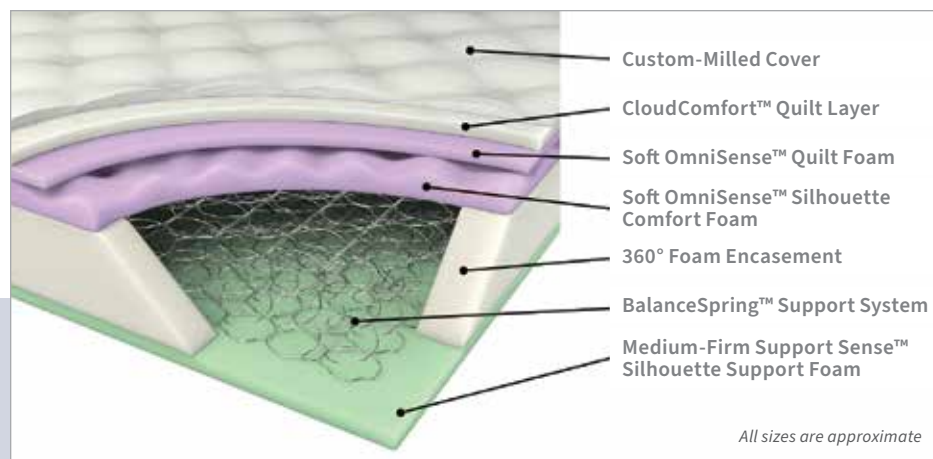

Always CertiPUR-US® Certified Foams

- Certified foams made without harmful chemicals

A 11.50" Queen Mattress 350373Q
59.00" w x 80.00" d x 11.50" h

11.50" Eastern King Mattress 350373KE
75.00" w x 80.00" d x 11.50" h

11.50" California King Mattress 350373KW
71.00" w x 84.00" d x 11.50" h

11.50" Full Mattress 350373F
53.00" w x 74.00" d x 11.50" h

11.50" Twin Mattress 350373T
37.00" w x 74.00" d x 11.50" h