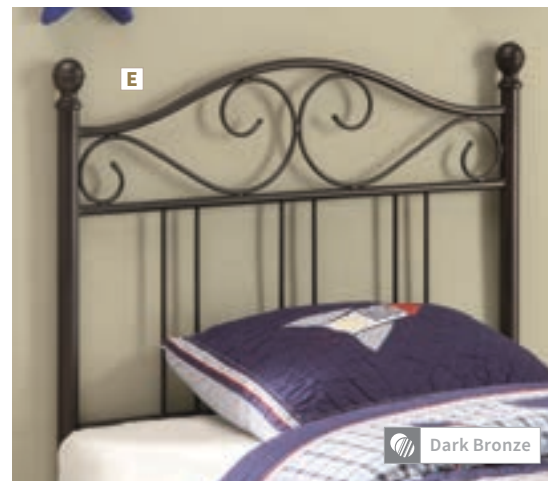

D Twin Headboard 450102T
39.50"w x 2.50"d x 42.00"h

E Twin Headboard 450103T
39.50"w x 2.50"d x 42.00"h

F Twin Headboard 450101T
39.50"w x 2.50"d x 42.00"h

FEATURES: Bed Frame Required:
9601TF

MATERIALS: Heavy gauge steel tubing