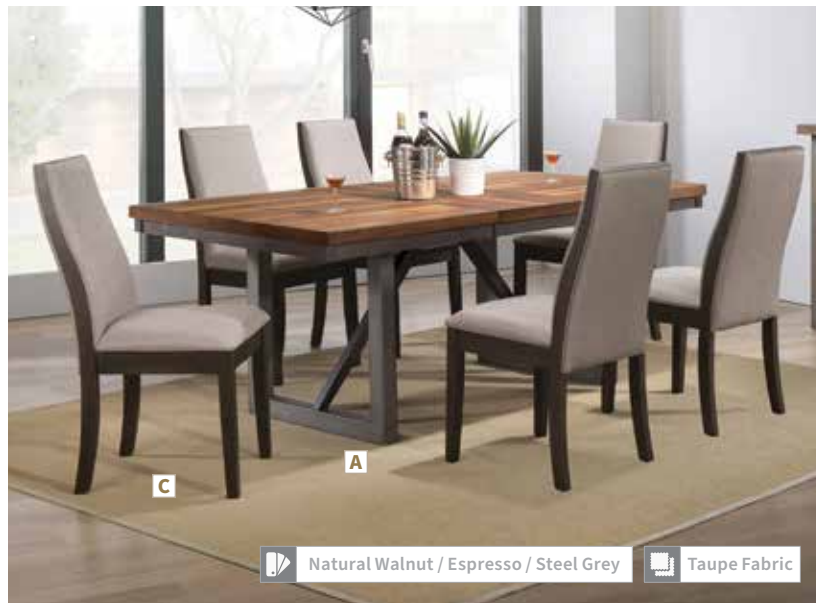

Natural Walnut / Espresso / Steel Grey | Taupe Fabric

FEATURES: 18" Table Extension Leaf

MATERIALS: *Table:* Asian hardwood, sap walnut veneer, and MDF
Chairs: Asian hardwood, foam, and fabric

Discover our Spring Creek dining collection, featuring a stunning wood table with a rectangular top that extends with an extension leaf, complemented by ergonomically shaped chairs in rich chocolate or taupe fabric for ultimate comfort. Perfect for any occasion, this warm and inviting set has a timeless appeal that suits both casual and formal dining rooms.

A Dining Table 106581
59.50"-77.25" w x 40.25" d x 29.50" h

B Side Chair 106582
19.00" w x 23.25" d x 38.50" h
Seat 16.50" d x 19.50" h

C Side Chair 106583
19.00" w x 23.25" d x 38.50" h
Seat 16.50" d x 19.50" h