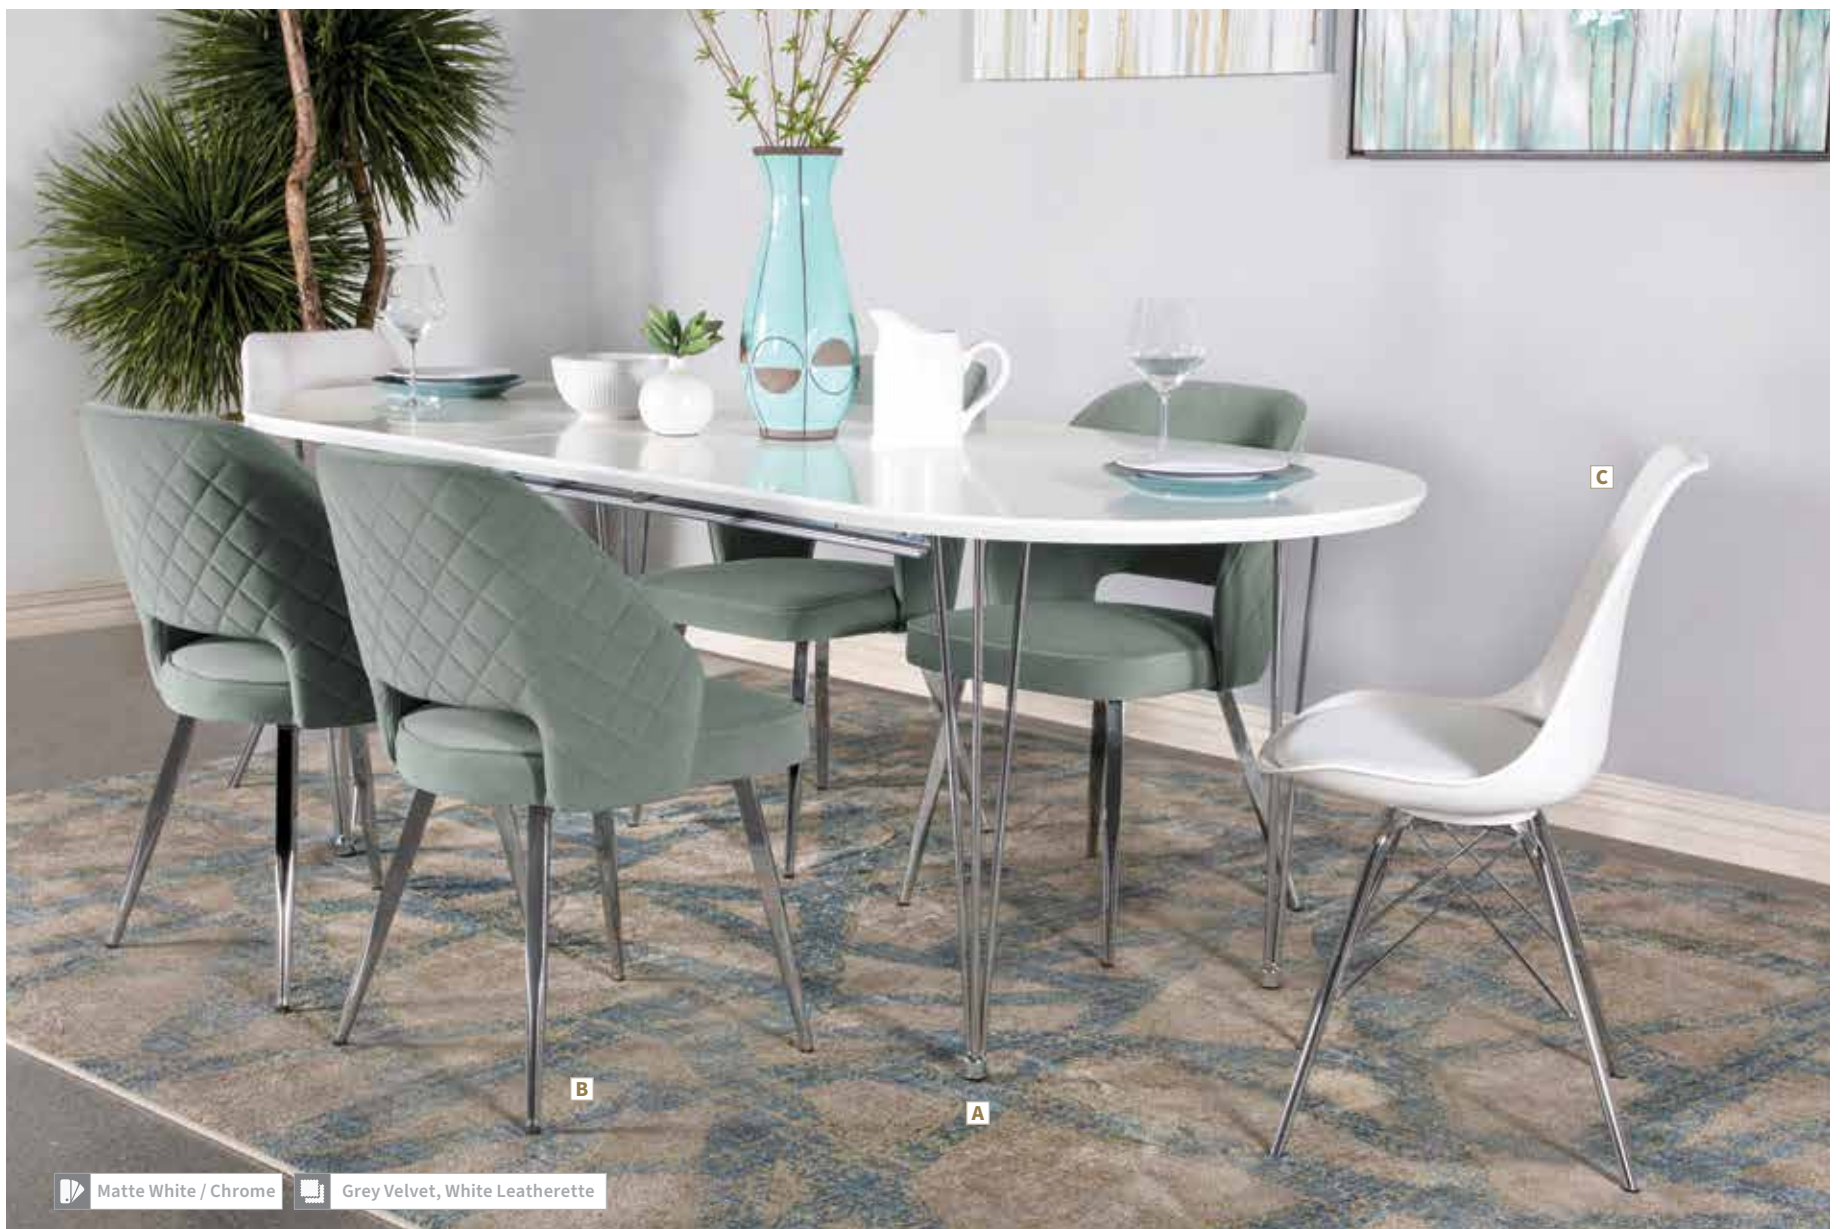

Pair with a high back, linear designed chair with minimalist elements and elegant aesthetics

Grey Linen-Like Fabric

Matte White / Chrome
Grey Velvet, White Leatherette

FEATURES: 18" Table Extension Leaf

MATERIALS: *Table:* MDF, metal, and paper with PE coating