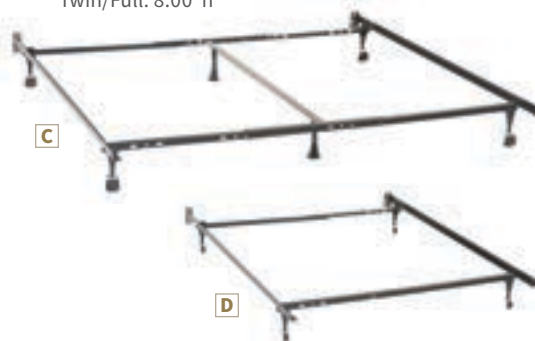

BED FRAME (HEADBOARD ONLY)

C Queen / Eastern King / California King Bed Frame 9601QK

D Twin / Full Bed Frame 9601TF

Height from floor to bottom of foundation:

Queen/King: 8.25"h

Twin/Full: 8.00"h

C

D