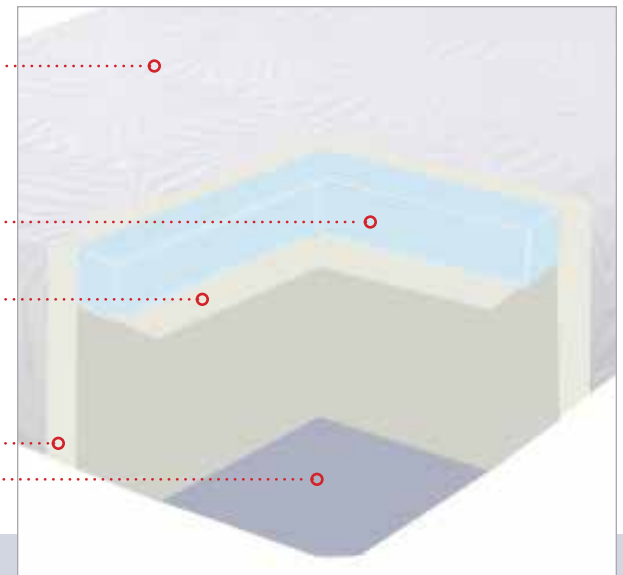

- Deluxe removable soft-knit ticking
- 3.7" soft memory foam
- 8.3" high resilience support foam
- Fire retardant barrier
- Non-slip fabric

All sizes are approximate

BUNKIE BOARDS + FOUNDATIONS

A

- Affordable and stylish bunkie mattress for kids' rooms
- Supportive high-density CertiPUR-US certified foam with integrated 2-inch wood bunkie board
- 2-in-1 design for extended mattress life and improved sleep comfort
- Deluxe hypoallergenic removable soft-knit 100% polyester ticking
- Compliant with federal fire retardant safety standards
- Level 1 firmness suitable for back or stomach sleepers
- Ideal for bunk beds, daybeds, and trundles