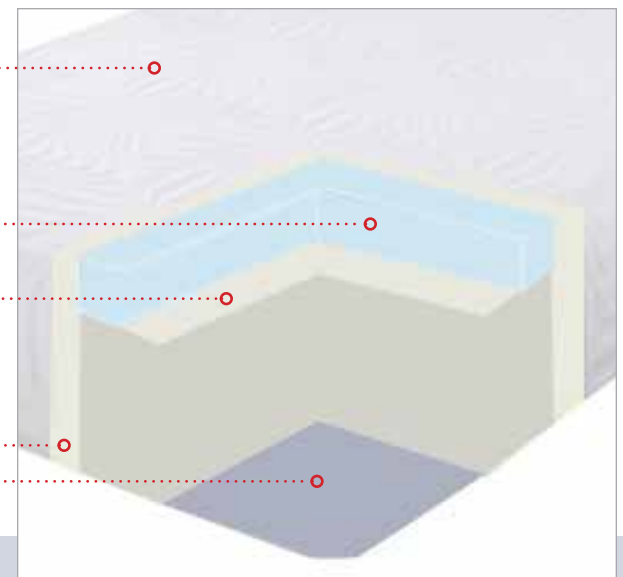

KEEGAN 8" MEMORY FOAM MATTRESS

- Say goodbye to nighttime aches and discomforts with our 8-inch memory foam mattress
- Offers a pressure-relieving memory foam top layer and supportive high-density base foam for medium firmness comfort
- Features a deluxe hypoallergenic removable soft-knit polyester ticking for added convenience
- Meets federal fire retardant safety standards and is produced with CertiPUR-US certified foam made without harmful chemicals
- Perfect for bunk beds, daybeds, trundles, and more
- Comes in a box for easy and convenient setup

- **A 8" Queen Memory Foam Mattress 350063Q**
  60.00" w x 80.00" d x 8.00" h
- **8" Full Memory Foam Mattress 350063F**
  53.00" w x 74.00" d x 8.00" h
- **8" Twin XL Memory Foam Mattress 350063TL**
  38.00" w x 80.00" d x 8.00" h
- **8" Twin Memory Foam Mattress 350063T**
  38.00" w x 74.00" d x 8.00" h

- Deluxe removable soft-knit ticking
- 2" soft memory foam
- 6" high resilience support foam
- Fire retardant barrier
- Non-slip fabric