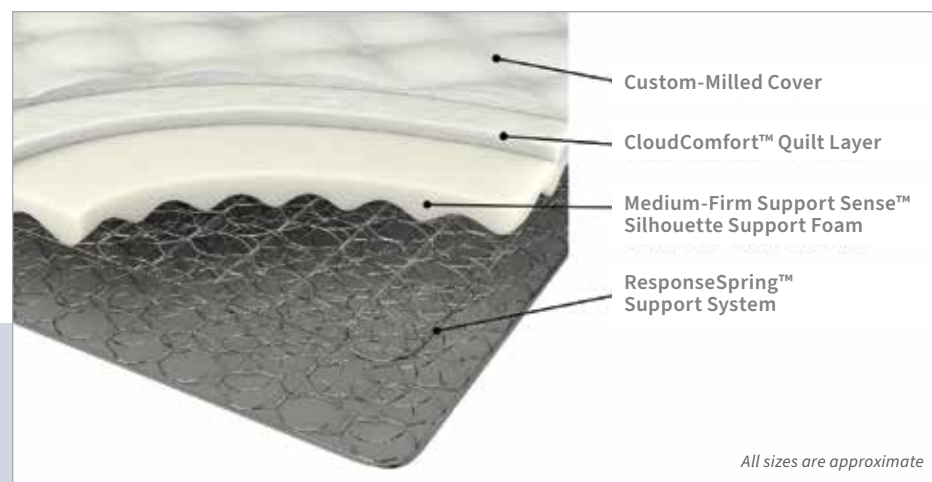

9.25" Twin Mattress 350371T

37.00" w x 74.00" d x 9.25" h

All sizes are approximate

**MOST
IDEAL
FOR:**

STOMACH SLEEPER

BACK SLEEPER

COASTER SLEEP