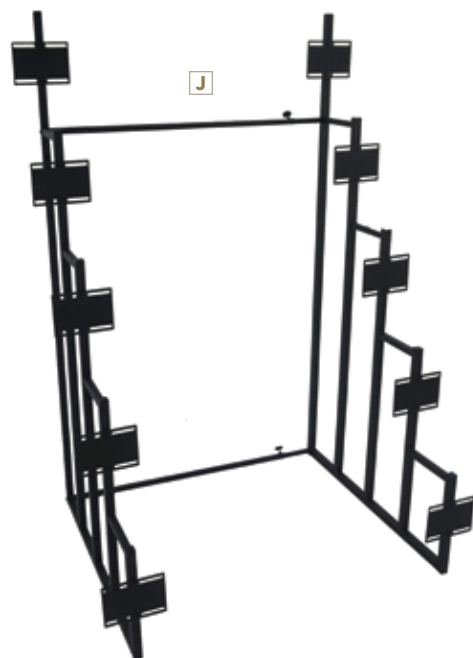

LINK SPRING + TRUNDLE OPTIONS

- Convenient link spring with welded metal grid platform for proper support of daybed mattress
- Space-saving underbed trundle options available: roll-out or pop-up
- Intuitive spring-loaded mechanism assists in raising and lowering trundle
- Smooth-gliding casters make it easy to pull out or stow away under the bed
- Durable lead-free black powder-coated finish

Black

MATERIALS: Heavy gauge steel tubing

HEADBOARD RACK

- This free-standing rack can accommodate various headboard sizes with its adjustable width and can hold up to five headboards

J Headboard Rack 301301
37.00"- 60.00"w x 33.75"d x 65.75"h

Sandy Black

MATERIALS: Heavy gauge steel tubing

← Adjustable Width →