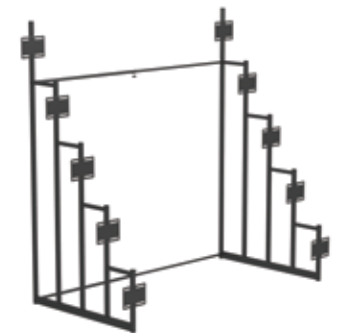

HEADBOARD RACK

- This free-standing rack can accommodate various headboard sizes with its adjustable width and can hold up to five headboards

J Headboard Rack 301301
37.00"- 60.00"w x 33.75"d x 65.75"h

Sandy Black

MATERIALS: Heavy gauge steel tubing