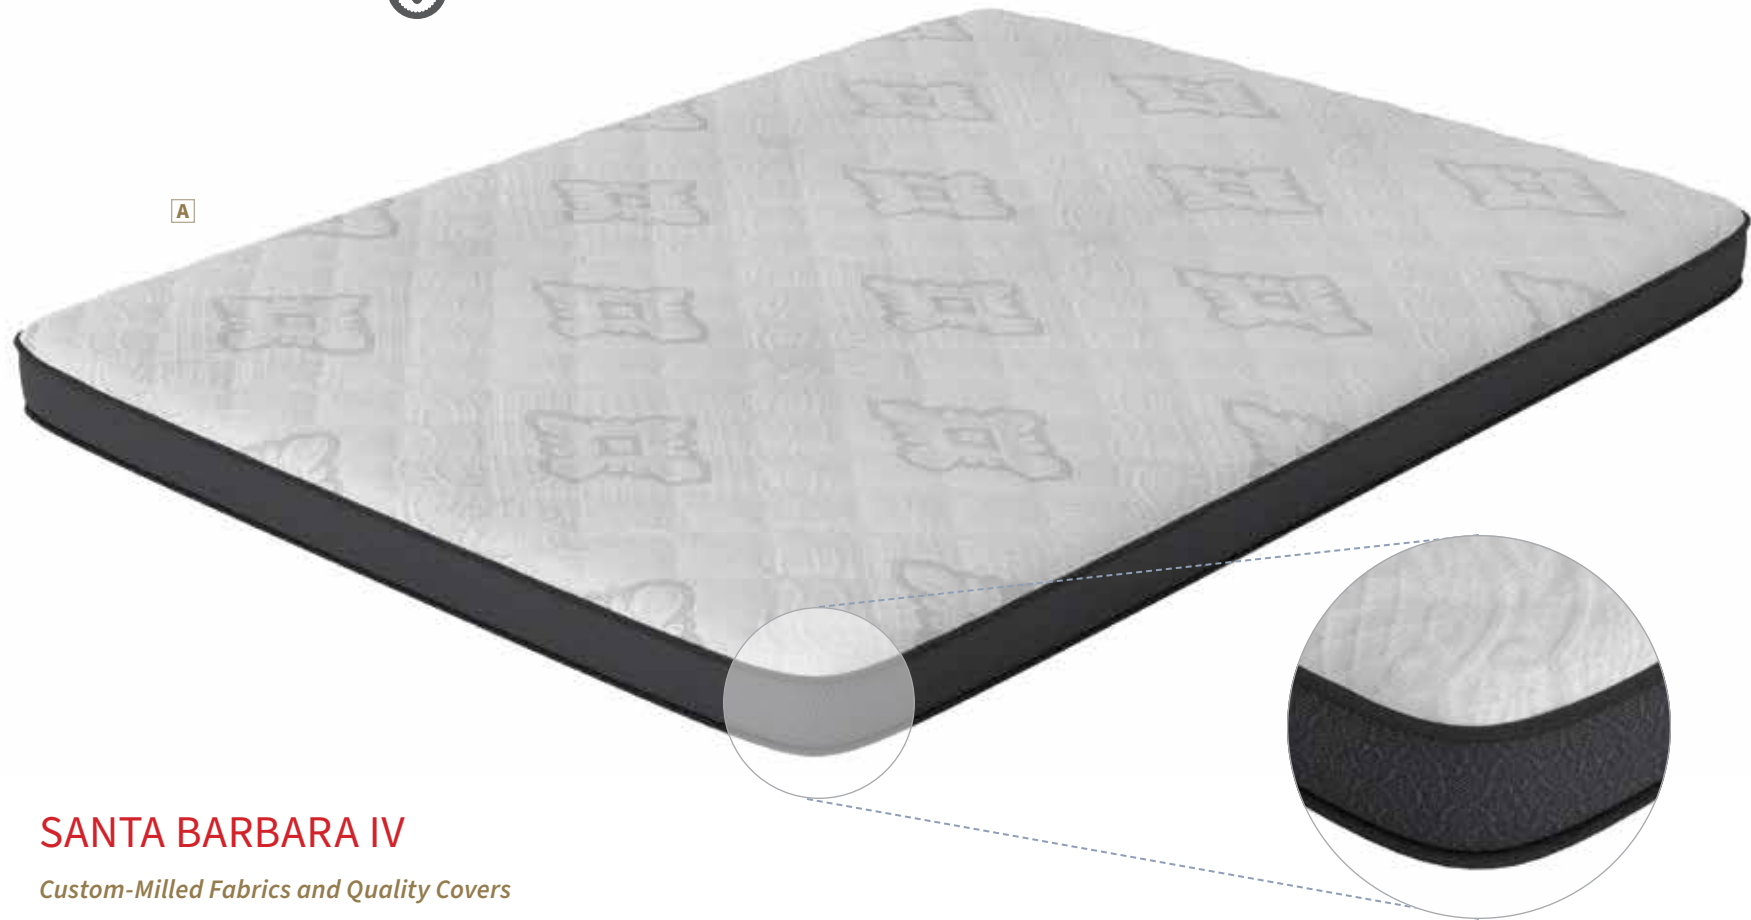

Utilize the Coaster Sleep App to control the bed via Bluetooth from the convenience of your phone!

**FIRMNESS
GUIDE**

6.0"
HEIGHT

SANTA BARBARA IV

Custom-Milled Fabrics and Quality Covers

- Custom-milled fabrics chosen for durability and comfort
- Dual quilted layers create cradling comfort, added pressure relief, and improved durability