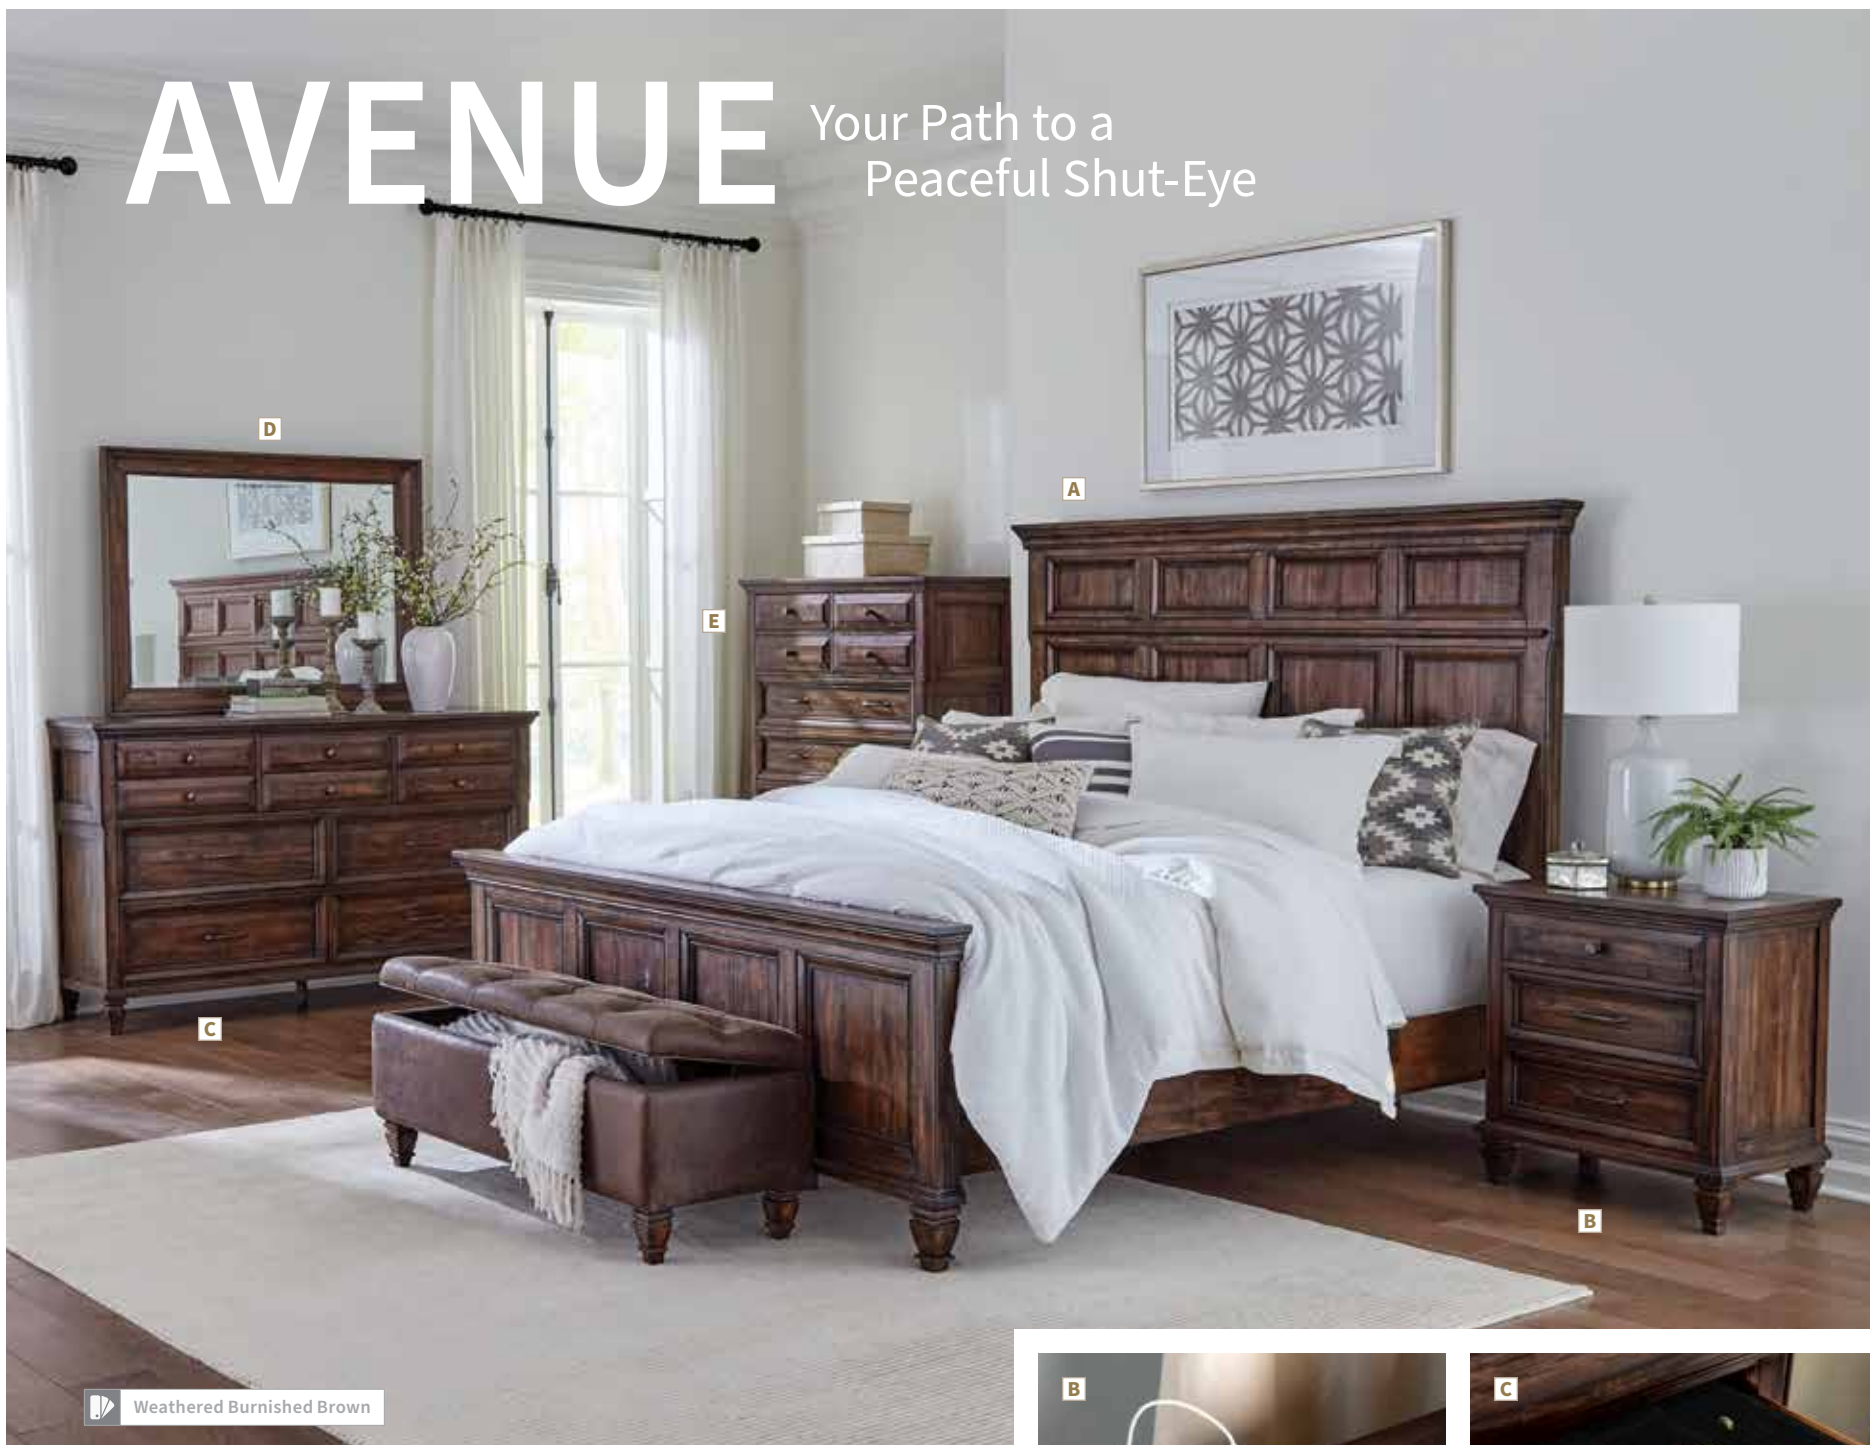

A **NEW** Queen Bed 224611Q

70.50"w x 90.50"d x 72.00"h

NEW Eastern King Bed 224611KE

87.50"w x 90.50" x 76.00"h

B **NEW** Nightstand 224612

32.00"w x 18.00"d x 29.75"h

C **NEW** Dresser 224613

74.25"w x 20.50"d x 39.00"h

D **NEW** Mirror 224614

44.00"w x 4.25"d x 44.50"h

E **NEW** Chest 224615

45.00"w x 20.50"d x 58.00"h

*For more information about our product standards please see page 504

AVENUE

Your Path to a Peaceful Shut-Eye

Experience the utmost sophistication and elegance with this exclusive Coaster design bedroom collection. The traditional design boasts either a weathered burnished brown or soft grey finish that highlights the beautiful wood grain details. The paneled headboard and footboard draw the eye to the bed, while the case goods feature top drawers lined with felt. The turned legs on the case pieces add exquisite details, while modern amenities like USB ports in the nightstand and jewelry tray in the dresser bring convenience to this masterful set.