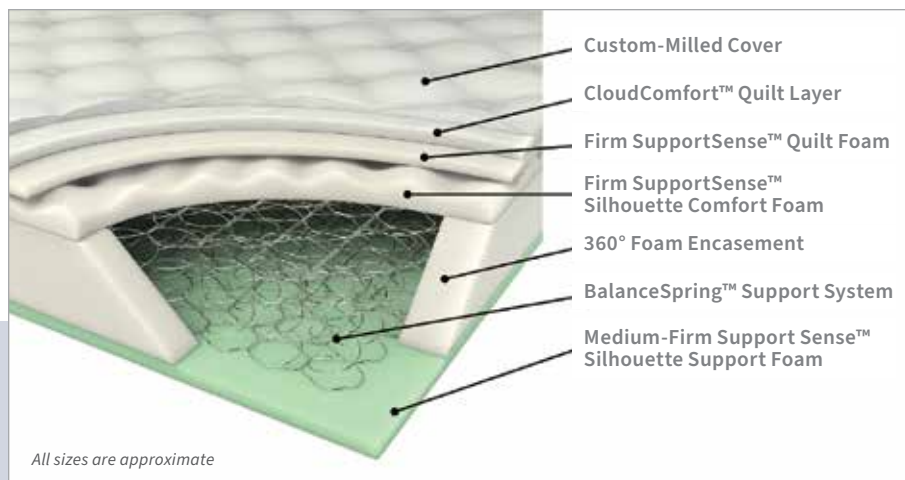

FREYA II PLUSH

Custom-Milled Fabrics and Quality Covers

- Custom-milled fabrics chosen for durability and comfort
- Dual quilted layers create cradling comfort, added pressure relief, and improved durability

CloudComfort™ Layer

- Breathable, soft cloud-like comfort layer provides cradling support

SupportSense™ Comfort Foam

- Delivers a comfortable sleep surface with firm support
- Long-lasting and resistant to body impressions

SupportSense™ Silhouette Comfort Foam

- Delivers a comfortable supportive sleep surface all night with firm support
- Rolling peaks and valleys contour the body - for pressure relief, improved spinal alignment and breathability for perfect temperature
- Works with other mattress layers to distribute weight more evenly as you move, reducing partner disturbance

BalanceSpring™ Support System with Foam Encasement

- Unique shape of strong offsetting coils provides consistent surface support
- Open design improves airflow and temperature regulation

Always CertiPUR-US® Certified Foams

- Certified foams made without harmful chemicals

MOST IDEAL FOR:

STOMACH SLEEPER

SIDE SLEEPER

BACK SLEEPER