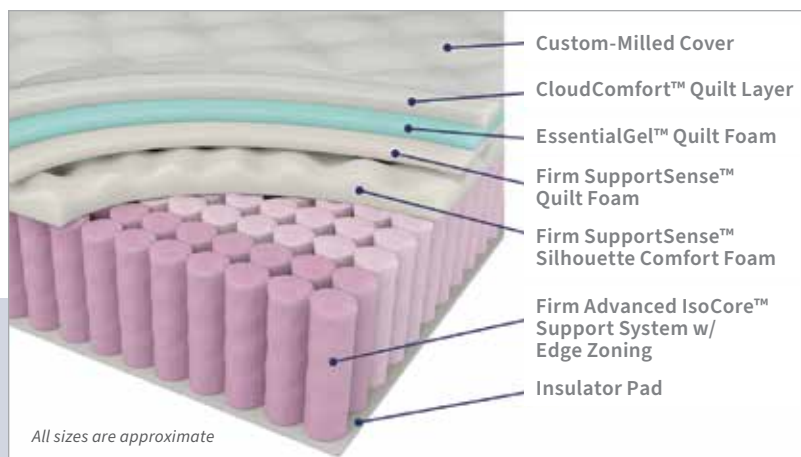

Always CertiPUR-US® Certified Foams

- Certified foams made without harmful chemicals

A 12" Queen Mattress 350391Q

59.00" w x 80.00" d x 12.00" h

12" Eastern King Mattress 350391KE

75.00" w x 80.00" d x 12.00" h

12" California King Mattress 350391KW

71.00" w x 84.00" d x 12.00" h

12" Full Mattress 350391F

53.00" w x 74.00" d x 12.00" h

12" Twin XL Mattress 350391TXL

37.00" w x 80.00" d x 12.00" h

12" Twin Mattress 350391T

37.00" w x 74.00" d x 12.00" h

MOST
IDEAL
FOR:

STOMACH SLEEPER

BACK SLEEPER

COASTER SLEEP