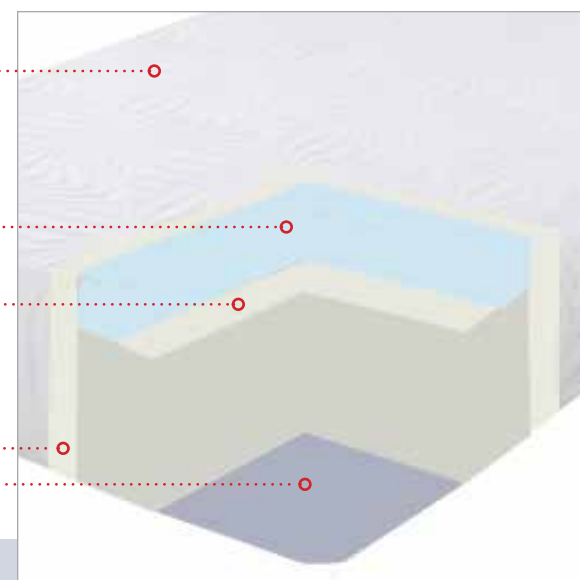

JOSEPH 6" MEMORY FOAM MATTRESS

- Give your kids or guests the comfort and support they deserve with our 6-inch mattress
- Features a pressure-relieving memory foam top layer and a supportive high-density base foam for medium/firm comfort
- Comes with a deluxe hypoallergenic removable soft-knit polyester ticking for added convenience
- Meets federal fire retardant safety standards and is produced with CertiPUR-US certified foam made without harmful chemicals
- Perfect for bunk beds, daybeds, trundles, and more
- Conveniently shipped in a box for easy setup

A **6" Twin Memory Foam Mattress** 350062T
38.00"w x 74.00"d x 6.00"h

6" Twin XL Memory Foam Mattress 350062TL
38.00"w x 80.00"d x 6.00"h

6" Full Memory Foam Mattress 350062F
53.00"w x 74.00"d x 6.00"h

All sizes are approximate

- Deluxe removable soft-knit ticking
- 1.5" soft memory foam
- 4.5" high resilience support foam
- Fire retardant barrier
- Non-slip fabric