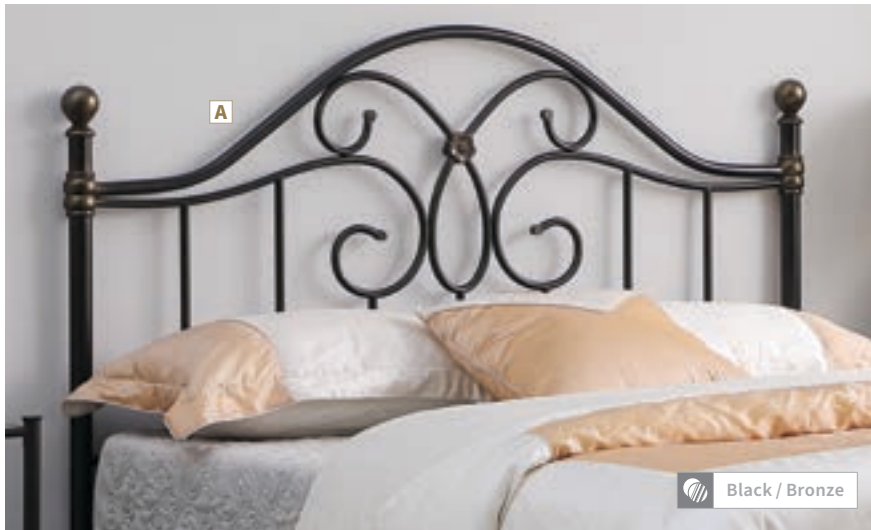

METAL HEADBOARDS

Accommodating queen and full size bed frames

FEATURES: Bed Frame Required: 9601QK or 9601TF / Powder Coated Finish

MATERIALS: Heavy gauge steel tubing

Create a vintage look with these excellently-designed metal headboards

A Queen/Full Headboard 300182QF
60.75"w x 2.50"d x 48.00"h