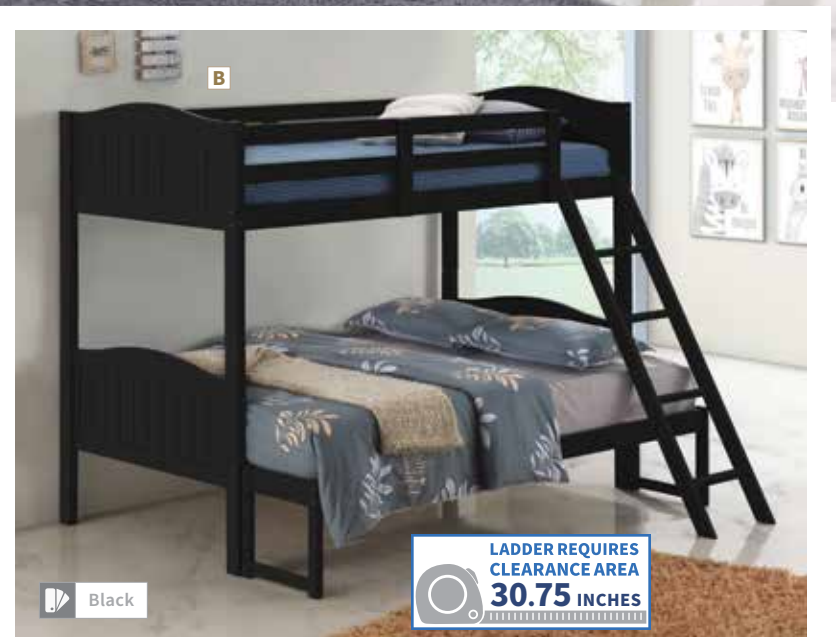

Black

*For more information about our product standards please see page 504