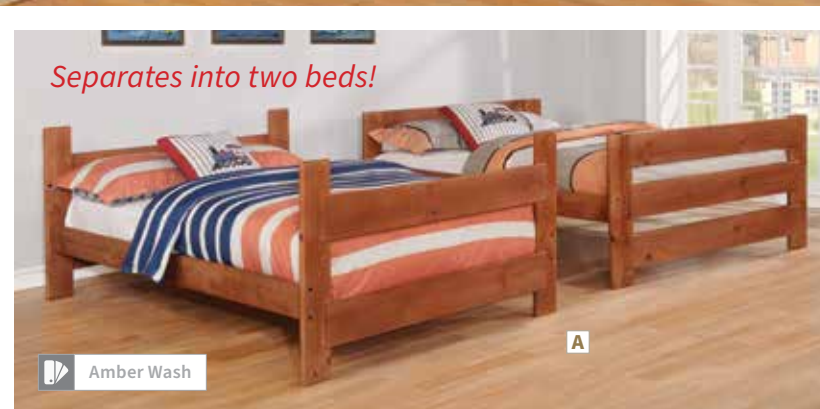

*For more information about our product standards please see page 504

Amber Wash

Upgrade your little ones' room with our full over full bunk bed in a rustic amber wash finish. With full-length guardrails, it keeps your kids safe and separates seamlessly into two full-size beds. Complete the set with underbed storage or a trundle with foam bunkie mattress included. Constructed with solid American ponderosa pine, it also comes with a solid hardwood slat kit. Proudly made in the USA.