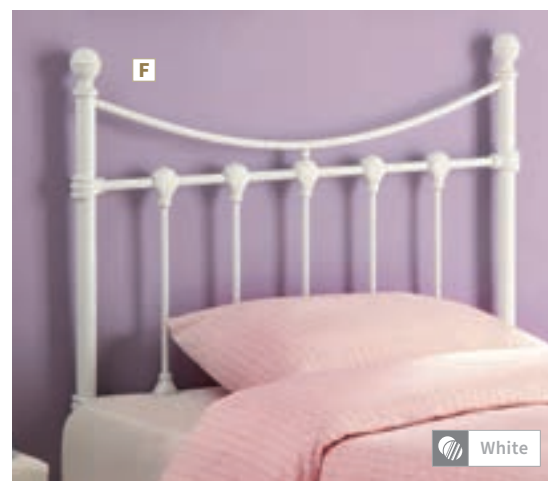

White

Black

Black

Dark Bronze

Blue

White

A Twin Bed 2389W
42.00"w x 78.50"d x 40.00"h

B Twin Bed 2389B
42.00"w x 78.50"d x 40.00"h