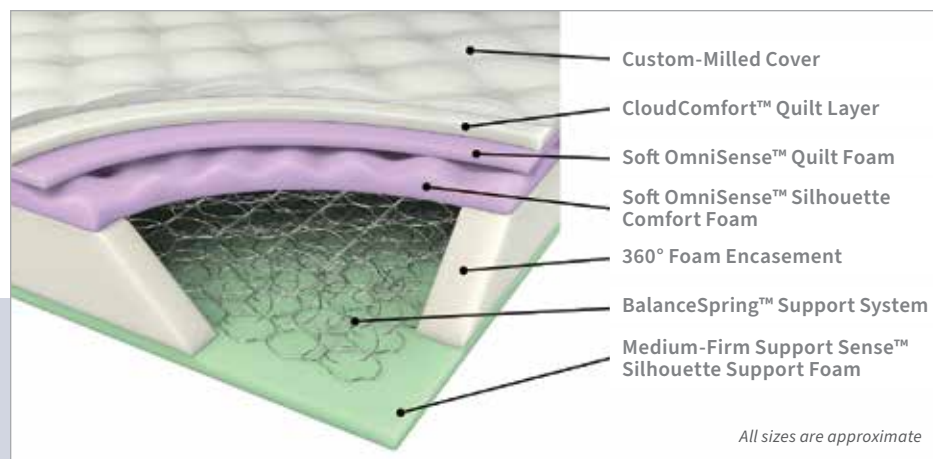

Always CertiPUR-US® Certified Foams

- Certified foams made without harmful chemicals

A 11.50" Queen Mattress 350373Q
59.00"w x 80.00"d x 11.50"h

11.50" Eastern King Mattress 350373KE
75.00"w x 80.00"d x 11.50"h

11.50" California King Mattress 350373KW
71.00"w x 84.00"d x 11.50"h

11.50" Full Mattress 350373F
53.00"w x 74.00"d x 11.50"h

11.50" Twin Mattress 350373T
37.00"w x 74.00"d x 11.50"h