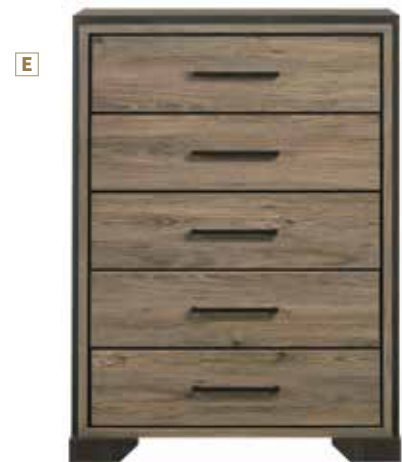

*For more information about our product standards please see page 504