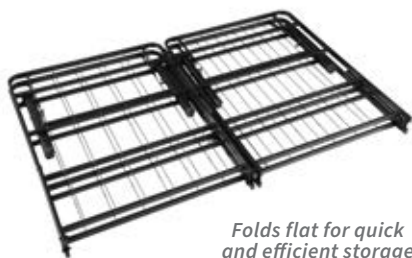

Folds flat for quick and efficient storage

A Black

FEATURES: Mattress Ready Steel Foundation*
MATERIALS: Heavy gauge steel tubing

B

BED BASES + BED FRAMES

A Queen Mattress Support 305957Q

58.00"w x 78.00"d x 16.00"h