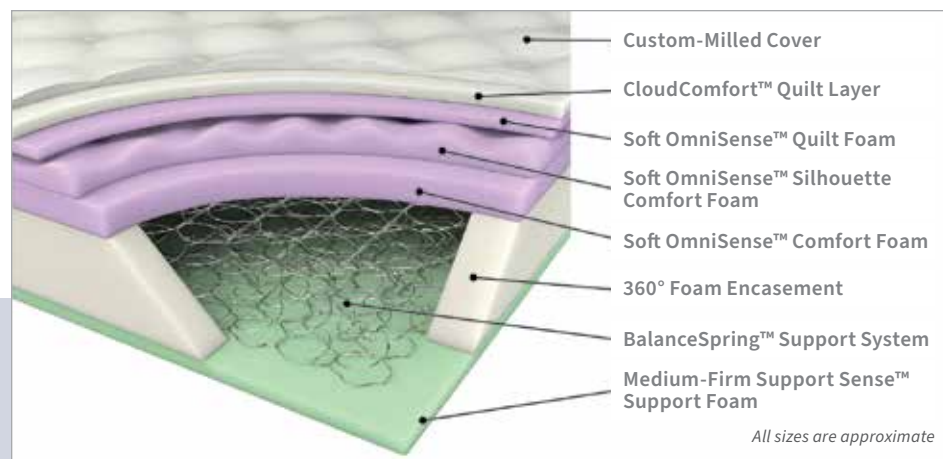

12.50"
HEIGHT

A 12.50" Queen Mattress 350382Q
59.00"w x 80.00"d x 12.50"h

12.50" Eastern King Mattress 350382KE
75.00"w x 80.00"d x 12.50"h

12.50" California King Mattress 350382KW
71.00"w x 84.00"d x 12.50"h

12.50" Full Mattress 350382F
53.00"w x 74.00"d x 12.50"h

12.50" Twin Mattress 350382T
37.00"w x 74.00"d x 12.50"h