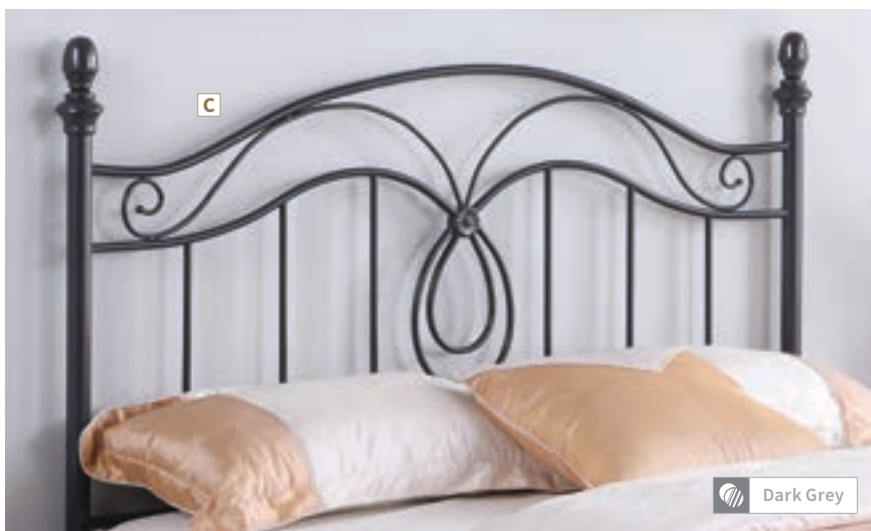

C Queen/Full Headboard 300197Q
60.00"w x 3.00"d x 51.50"h

D Queen/Full Headboard 300187QF
60.00"w x 2.25"d x 50.50"h

Pair these headboards with our bed frame for a perfect fit (#9601TF/QK)

METAL HEADBOARDS