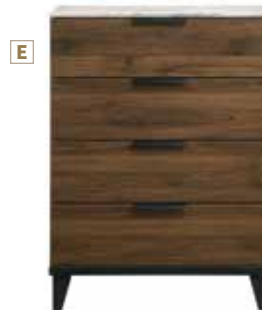

Walnut Brown / Faux White Marble Grey Fabric

FEATURES: Foundation Not Required* / Metal Extension Drawer Glides / Pin Construction Front & Back / Black Hardware Finish

MATERIALS: Asian hardwood, faux marble, paper laminate, particle board, MDF, foam, and fabric

MAYS COLLECTION

Elevate your bedroom décor with this sleek, contemporary bedroom set. It includes a walnut finished platform bed with a padded grey fabric headboard and black angled legs. The storage cases come with bright faux marble tops and plenty of drawers to keep your clothes and linens organized. A matching mirror completes the set.

A Queen Bed 215961Q
62.50"w x 86.50"d x 43.00"h
Eastern King Bed 215961KE
78.50"w x 86.50"d x 43.00"h

B Nightstand 215962
23.25"w x 15.25"d x 23.00"h

C Dresser 215963
61.50"w x 15.25"d x 35.50"h

D Mirror 215964
32.75"w x 1.50"d x 32.75"h

E Chest 215965
31.00"w x 15.25"d x 45.00"h

*For more information about our product standards please see page 504