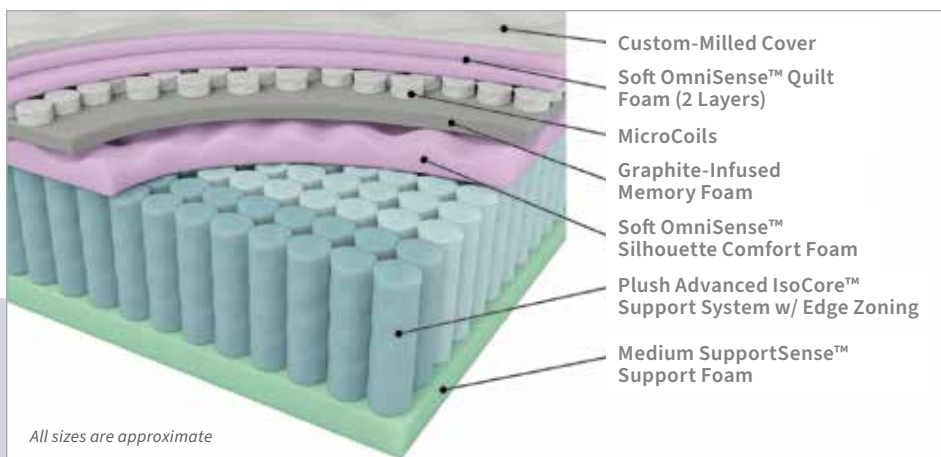

Always CertiPUR-US® Certified Foams

- Certified foams made without harmful chemicals

All sizes are approximate

A 15.50" Queen Mattress 350393Q

59.00"w x 80.00"d x 15.50"h

15.50" Eastern King Mattress 350393KE

75.00"w x 80.00"d x 15.50"h

15.50" California King Mattress 350393KW

71.00"w x 84.00"d x 15.50"h

MOST IDEAL FOR:

SIDE SLEEPER

BACK SLEEPER

COASTER SLEEP