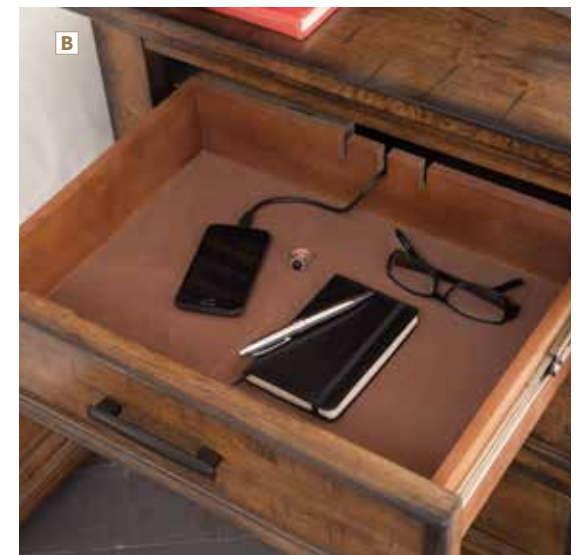

*For more information about our product standards please see page 504