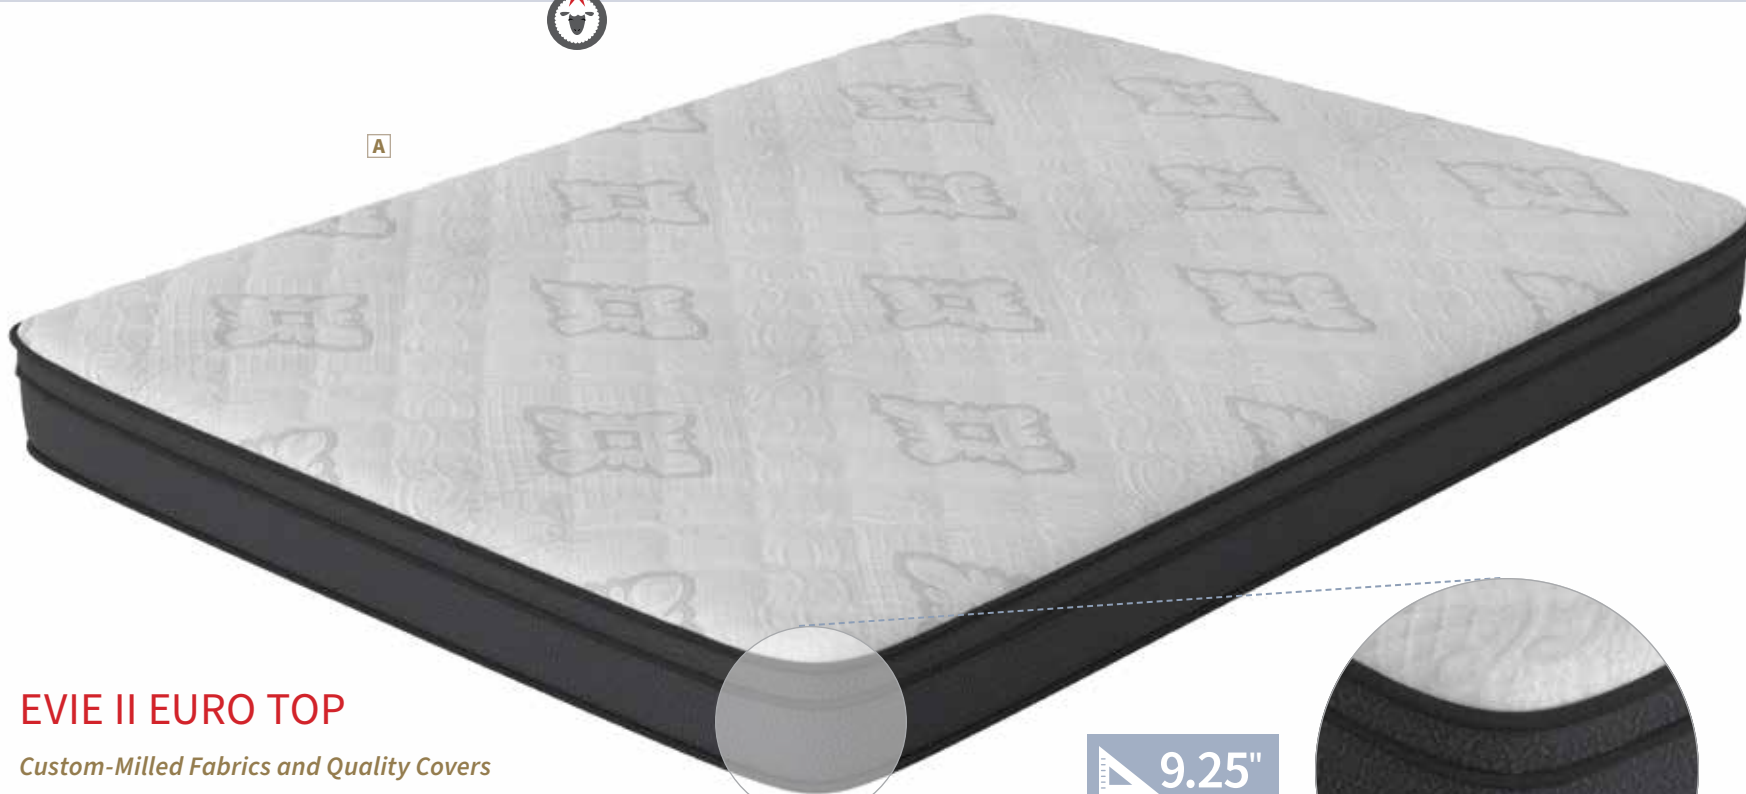

- Certified foams made without harmful chemicals

COASTER SLEEP

MOST IDEAL FOR:

STOMACH SLEEPER

BACK SLEEPER

**FIRMNESS
GUIDE**

EVIE II EURO TOP

Custom-Milled Fabrics and Quality Covers