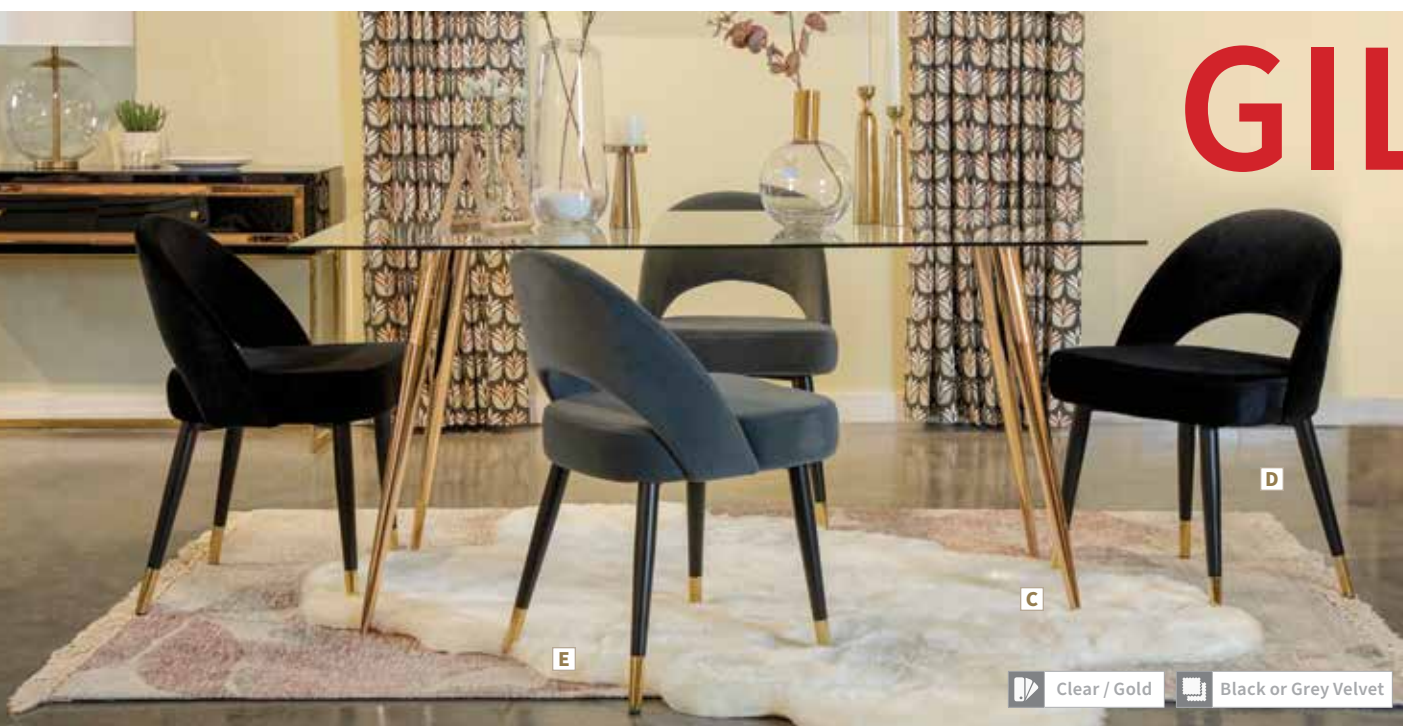

E Side Chair 192542
19.00"w x 21.00"d x 31.00"h
Seat 18.00"d x 19.50"h

Clear / Chrome Grey Velvet

MATERIALS: Table: Metal and tempered glass Chairs: Metal, MDF, foam, and velvet

GILMAN

A Stunning Artistic Piece