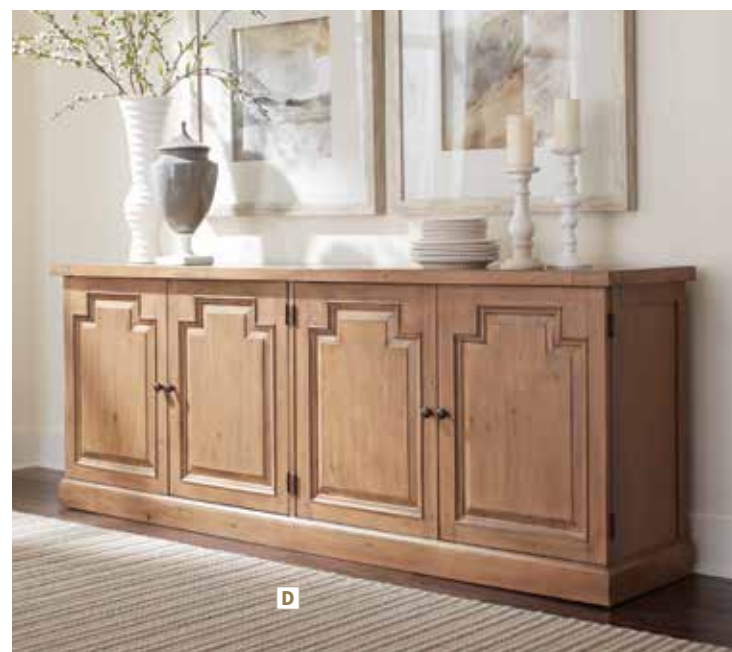

A Twist on Classic Farmhouse

FLORENCE

Rustic Smoke

Grey or Beige Linen-Like Fabric

FEATURES: Two 16" Table Extension Leaves (180201) / Bronze Nailhead Trim Accents / Front and Back English Dovetail with Self-Closing Glides / Antique Bronze Hardware Finish

MATERIALS: *Table:* Pine and mahogany *Chairs:* Asian hardwood, foam, and fabric

The Florence dining table exudes a traditional European style fused with modern architectural elements. Available in a large rectangular double pedestal base or a round table top with a casual aesthetic, the planks are finished in warm natural wood with a light grey glazed finish. The matching sideboard offers ample storage with raised panels and nested drawers featuring self-closing metal glides. This substantial collection is sure to make a statement in any dining room.

A Dining Table 180201
94.00" - 126.25" w x 42.00" d x 30.75" h

B Side Chair 104507
24.25" w x 28.00" d x 40.25" h
Seat 19.50" d x 19.50" h

C Side Chair 104537
24.25" w x 28.00" d x 40.25" h
Seat 19.50" d x 19.50" h

D Server 180205
90.00" w x 19.00" d x 34.75" h