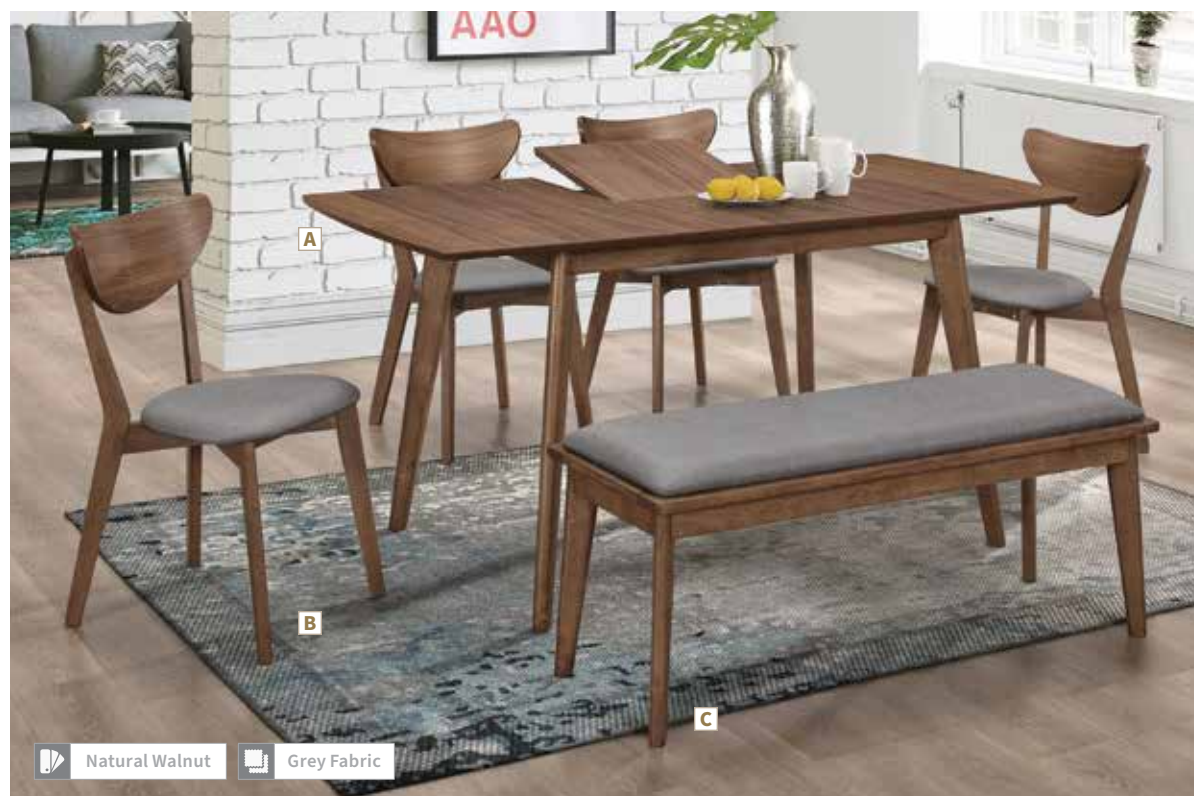

ALFREDO COLLECTION

This dining collection brings retro-inspired mid-century modern style to your dining room. The natural walnut table with tapered legs and exposed wood grain is complemented by armless chairs and a streamlined bench in grey upholstery. A butterfly extension leaf adds versatility.

- **A Dining Table 108080**
  47.25"-63.00" w x 31.50" d x 30.00" h
- **B Side Chair 108082**
  17.50" w x 21.75" d x 31.25" h
  Seat 16.50" d x 18.00" h
- **C Bench 108083**
  46.00" w x 15.75" d x 18.75" h

Natural Walnut **Grey Fabric**

FEATURES: 15.75" Butterfly Table Extension Leaf

MATERIALS: *Table:* Asian hardwood and walnut veneer *Chairs:* Asian hardwood, walnut veneer, LVL, and fabric

EVERETT COLLECTION

Add a touch of sustainability and style to your dining room with this chic wooden table. Featuring a white faux marble top and angled wooden legs, this environmentally friendly piece is also stain, UV, weather, and abrasion-resistant. Pair with matching side chairs and a sculptural bench to complete the look.

- **D Dining Table 192761**
  63.00" w x 35.50" d x 30.00" h