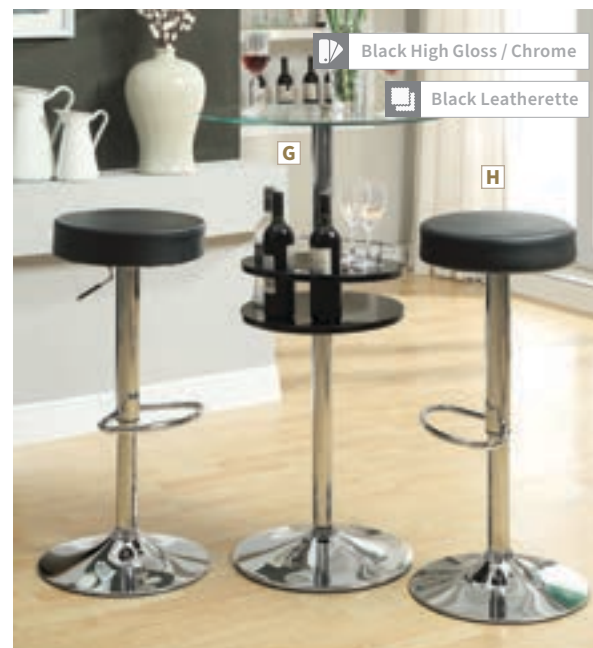

MATERIALS: *Table:* Tempered glass and paper with PE coating
Chairs: Metal, foam, and leatherette

D Bar Table 122400
28.00"dia x 42.00"h

E Bar Chair 120359
17.75"w x 20.00"d x 35.00"- 40.00"h
Seat 16.00"d x 25.00"- 30.00"h

F Bar Chair 120389
17.75"w x 20.00"d x 35.00"- 40.00"h
Seat 16.00"d x 25.00"- 30.00"h

Contemporary chrome bar table exudes a high-end lounge vibe. Its tall pedestal base provides ample wine storage space and features a guardrail in glossy black lacquer. Pair it with stylish bar stools (sold separately) for an elevated upgrade.

G Bar Table 120715
23.50"dia x 44.00"h

H Bar Stool 102558
15.00"dia x 24.50"- 29.50"h
Seat 14.00"d x 24.50"- 29.50"h