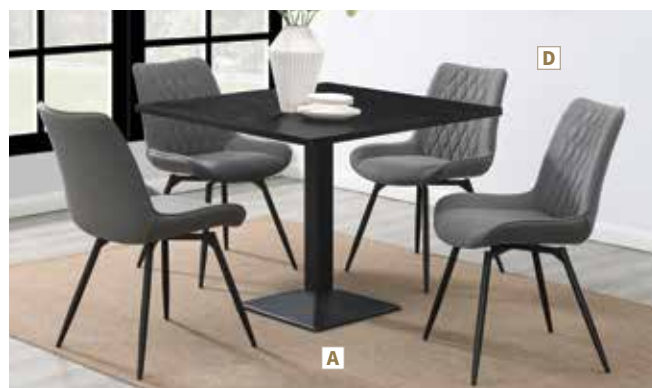

MATERIALS: Table: Oak veneer, MDF, and metal Chairs & Benches: Metal, plywood, foam, and leatherette

Espresso / Gunmetal Grey Leatherette

MOXEE COLLECTION

This modern square dining table features a sleek pedestal-style frame and an espresso oak veneer top. The dark metal base has a gunmetal finish. Add a matching corner piece to the diamond-quilted back benches with round tapered metal legs to create an L-shaped bench for corner spaces, perfect for small dining areas and kitchen breakfast nooks.

Elevate with a pair of swivel dining chairs!

- **A Dining Table** 193491
  39.50"w x 39.50"d x 30.00"h
- **B Short Bench** 193495SB
  40.00"w x 26.75"d x 37.50"h
  Seat 19.00"d x 19.25"h
- **C Corner Bench** 193495CB
  34.75"w x 34.50"d x 37.50"h
  Seat 21.25"d x 19.25"h
- **D Side Chair** 193312
  21.50"w x 25.00"d x 34.00"h
  Seat 17.00"d x 19.50"h