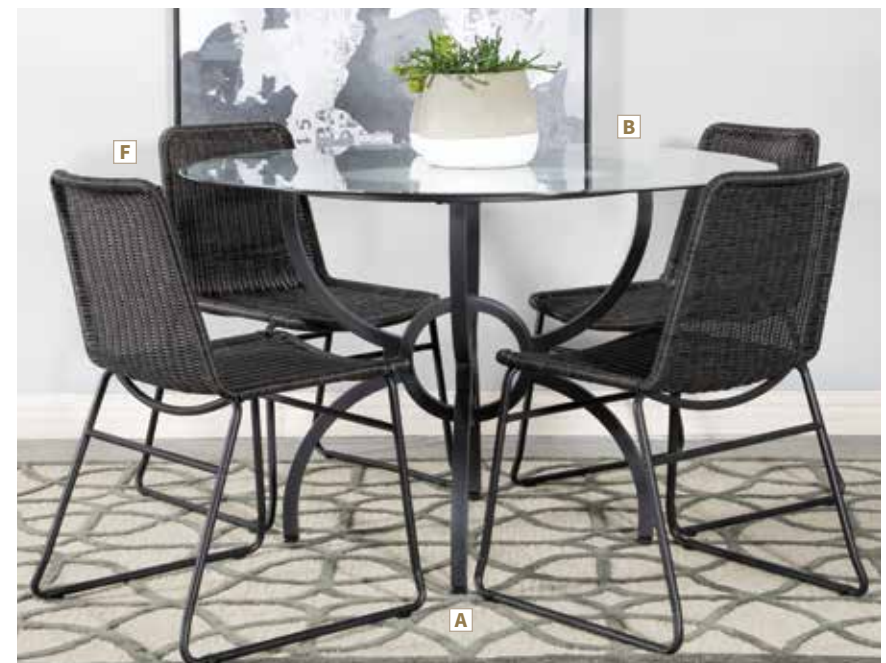

Elevate your dining space with our captivating glass table. With a clear glass round top and bold metal base, this table boasts an intriguing interlocking ring motif design. Four stylized M legs lend a touch of elegance, while the gunmetal finish adds a rich and sophisticated feel to any space. Choose from our stunning selection of dining chairs to fit your style.

Choose your favorite style of chair to pair with this modern industrial table!

A Dining Table Base 108291
30.00"dia x 30.00"h

B Round Glass Top CB48RD-6
48.00"dia x 6mm

C Side Chair 109292
24.00"w x 25.00"d x 31.00"h
Seat 18.50"d x 19.50"h

D Side Chair 106044
22.00"w x 24.00"d x 34.00"h
Seat 17.75"d x 20.00"h

E Side Chair 106046
22.00"w x 24.00"d x 34.00"h
Seat 17.75"d x 20.00"h

F Side Chair 192032
21.50"w x 22.50"d x 32.25"h
Seat 17.00"d x 18.00"h