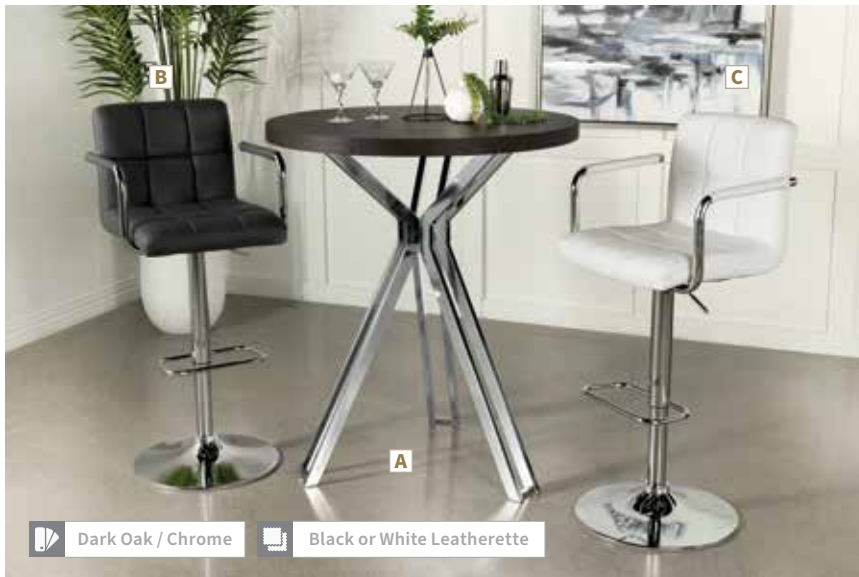

EDGERTON BAR TABLE

Gather around this rustic-contemporary bar table with a masculine feel. Its round, dark oak top is complemented by an edgy polished chrome hourglass pedestal base. Pair with your favorite bar chair for a complete look. The mixed motif of this mid-century modern and contemporary bar chair is heightened by its adjustable height and color options of white or black.

- **A Bar Table 183131**
  35.25"dia x 43.00"h
- **B Bar Chair 121095**
  20.50"w x 20.00"d x 36.50"- 42.50"h
  Seat 16.00"d x 25.00" x 31.00"h
- **C Bar Chair 121097**
  20.50"w x 20.00"d x 36.50"- 42.50"h
  Seat 16.00"d x 25.00" x 31.00"h

FEATURES: *Bar Stools:* Hydraulic Adjustable Height Bar Stool
MATERIALS: *Table:* Metal, particle board, and paper veneer
Chairs: Metal, plywood, foam, and leatherette