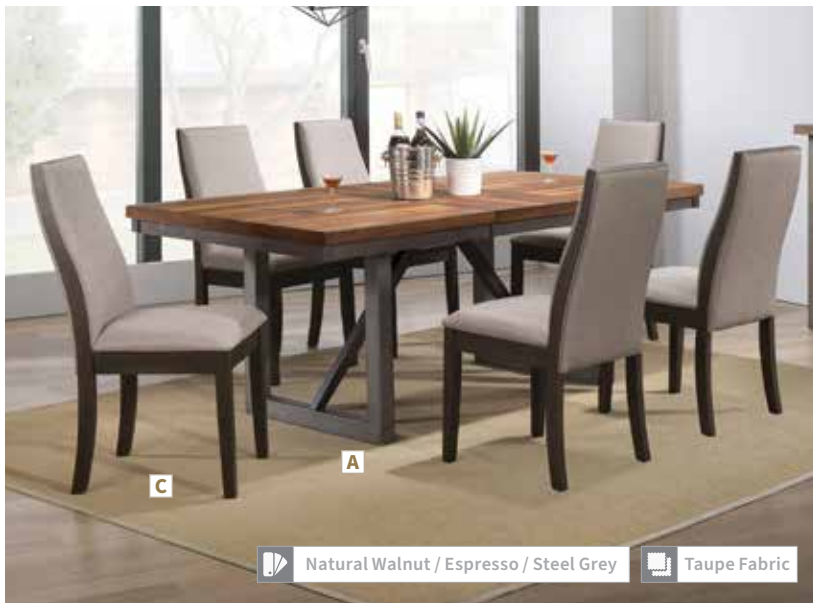

Natural Walnut / Espresso / Steel Grey
Taupe Fabric

FEATURES: 18" Table Extension Leaf

MATERIALS: *Table:* Asian hardwood, sap walnut veneer, and MDF
Chairs: Asian hardwood, foam, and fabric

Discover our Spring Creek dining collection, featuring a stunning wood table with a rectangular top that extends with an extension leaf, complemented by ergonomically shaped chairs in rich chocolate or taupe fabric for ultimate comfort. Perfect for any occasion, this warm and inviting set has a timeless appeal that suits both casual and formal dining rooms.

A Dining Table 106581
59.50"-77.25" w x 40.25" d x 29.50" h

B Side Chair 106582
19.00" w x 23.25" d x 38.50" h
Seat 16.50" d x 19.50" h

C Side Chair 106583
19.00" w x 23.25" d x 38.50" h
Seat 16.50" d x 19.50" h