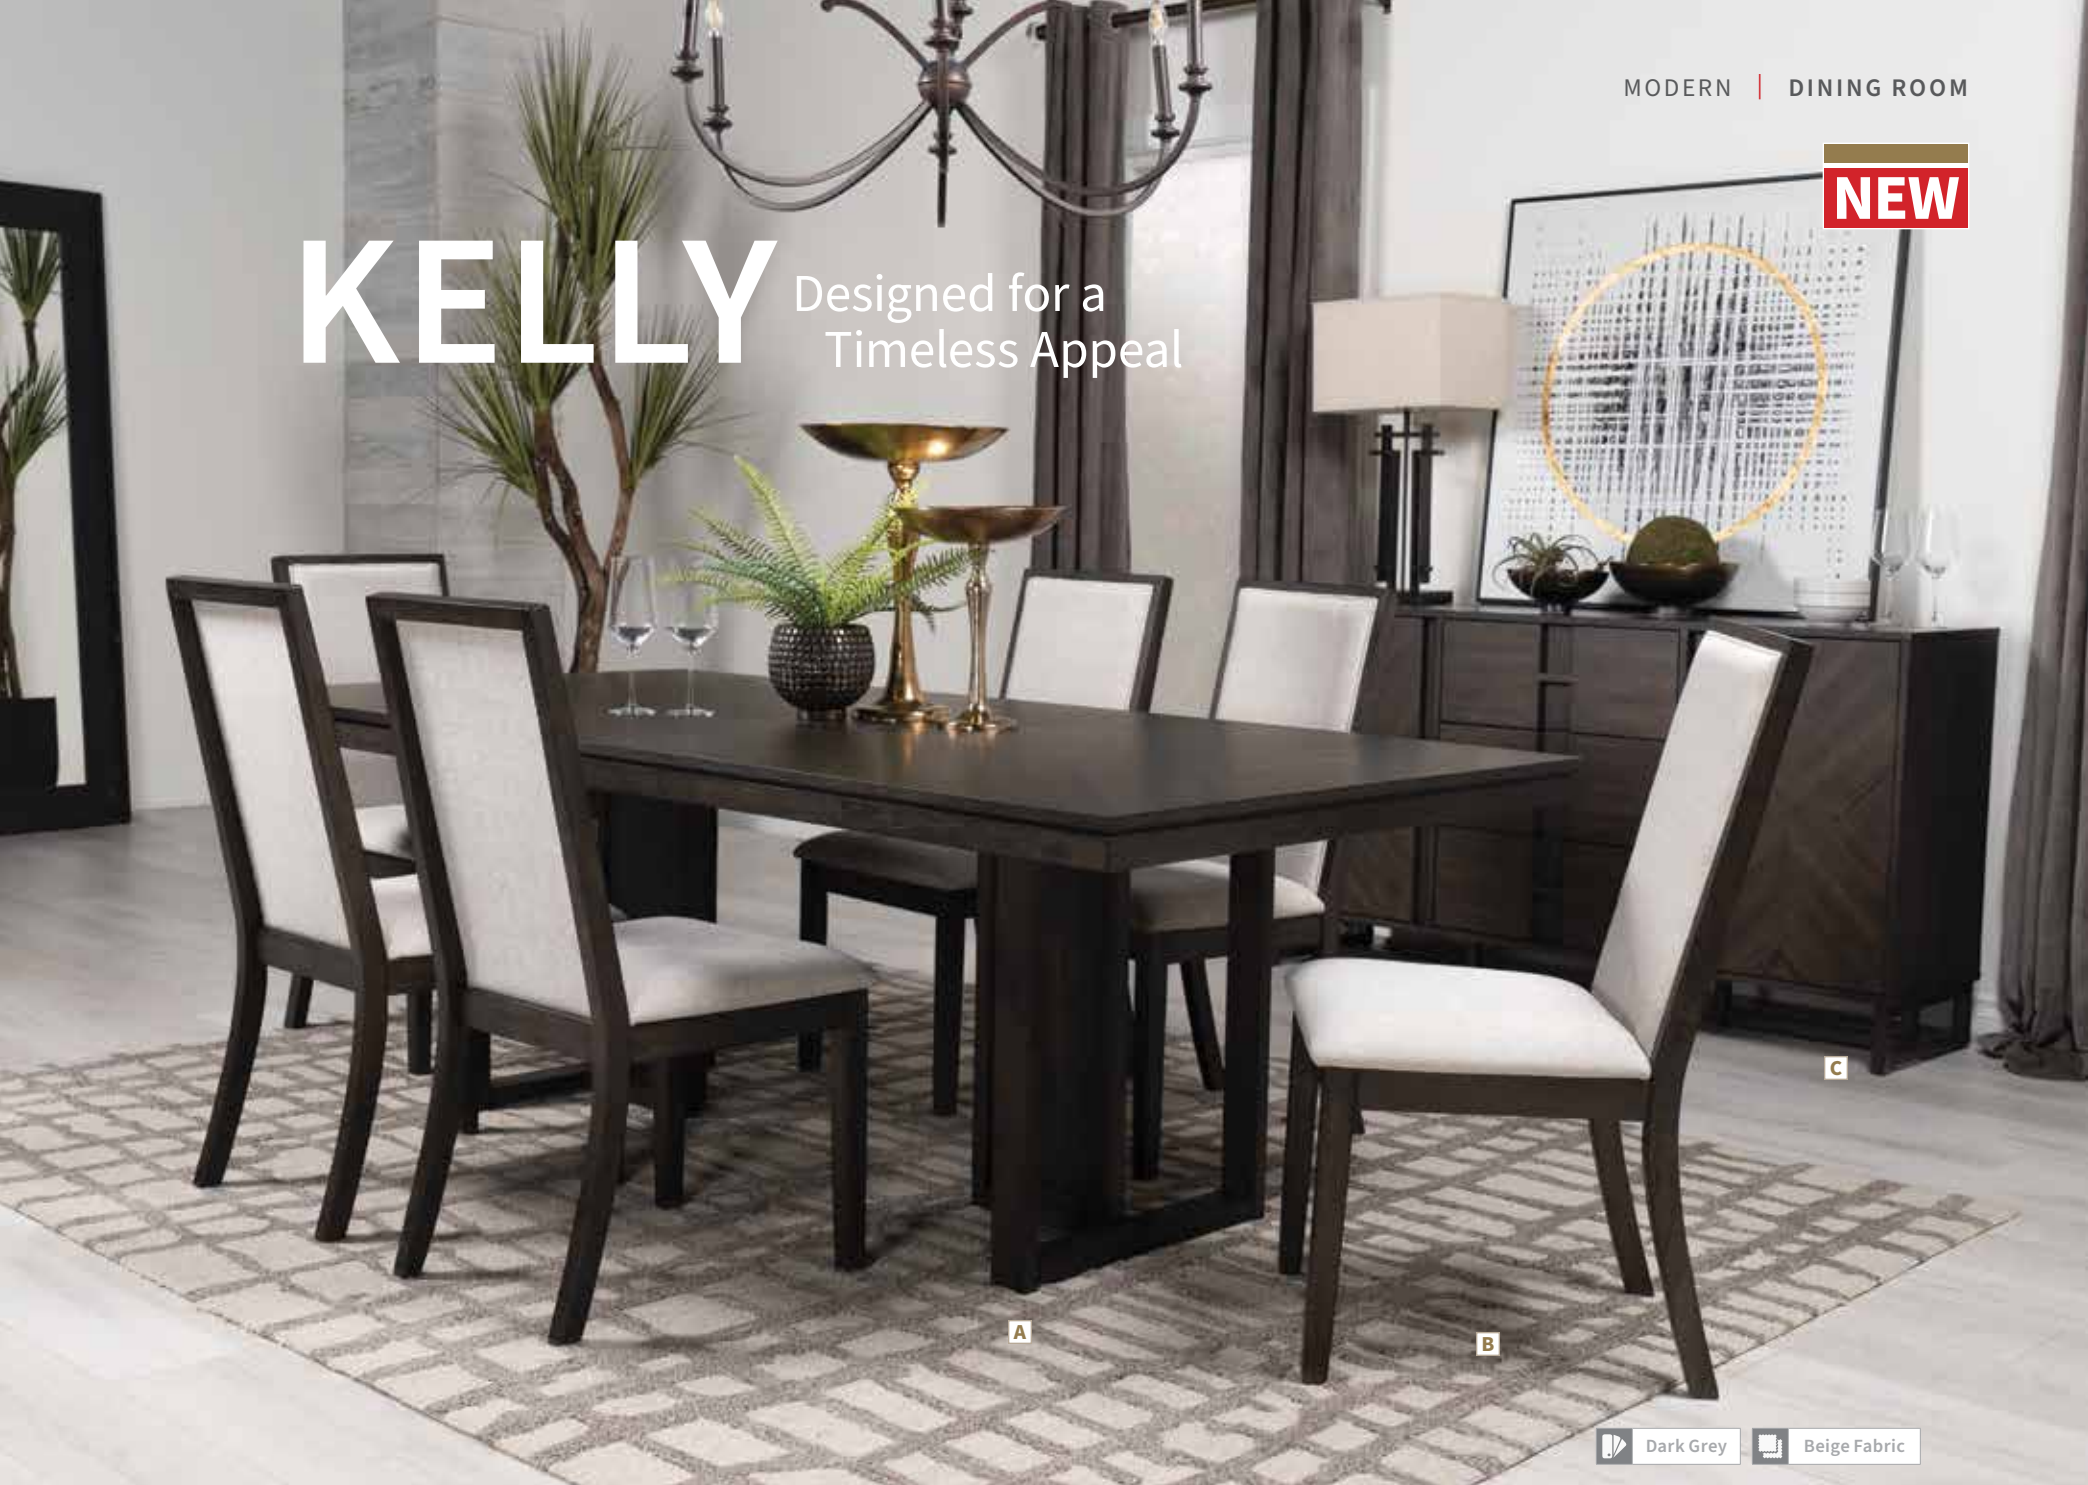

A NEW Dining Table 122341
59.00 – 86.50"w x 35.50"d x 30.00"h

B NEW Side Chair 122342
19.00"w x 24.50"d x 38.00"h
Seat 17.00"d x 19.25"h

NEW

KELLY

Designed for a
Timeless Appeal

MATERIALS: *Table:* Asian hardwood, knotty white oak veneer, and MDF *Chairs:* Asian hardwood, MDF, foam, and fabric