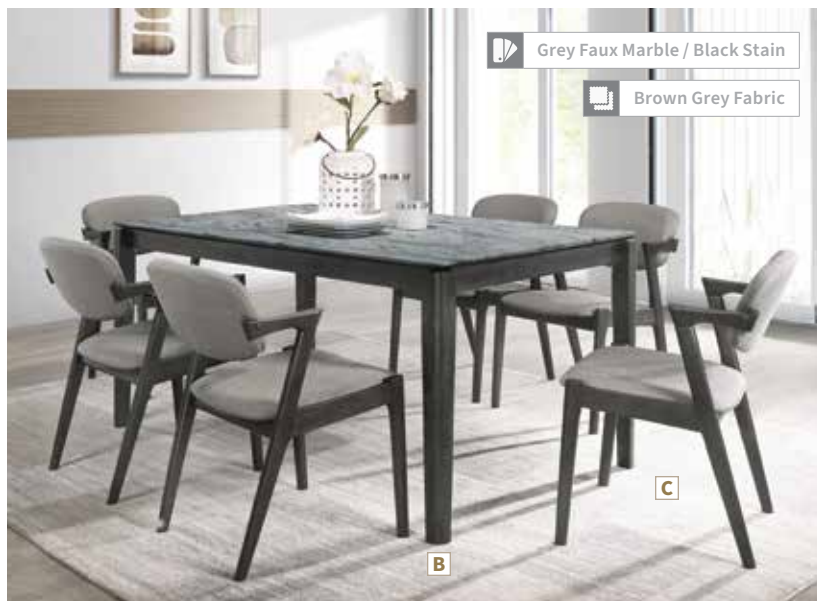

C

A

White Faux Marble / Black Stain | Brown Grey Fabric

MATERIALS: *Table:* Asian hardwood, recycled sawdust, and high pressure laminated decorative paper
Chairs: Asian hardwood, Asian tropical wood, LVL, and fabric

Grey Faux Marble / Black Stain

Brown Grey Fabric

B

C

This sustainable mid-century modern dining table features a white or grey faux marble top and square tapered legs for a contemporary feel. The top is resistant to stains, UV light, weather, abrasions, scratches, cigarette burns, shocks, and breaks. The mid-century modern Z-chairs in brown-toned grey fabric contours to your back for maximum comfort.

A Dining Table 11511WG

63.00"w x 35.50"d x 29.50"h

B Dining Table 11511SLT

63.00"w x 35.50"d x 29.50"h

C Side Chair 115112

20.25"w x 22.75"d x 30.00"h

Seat 18.00"d x 18.00"h