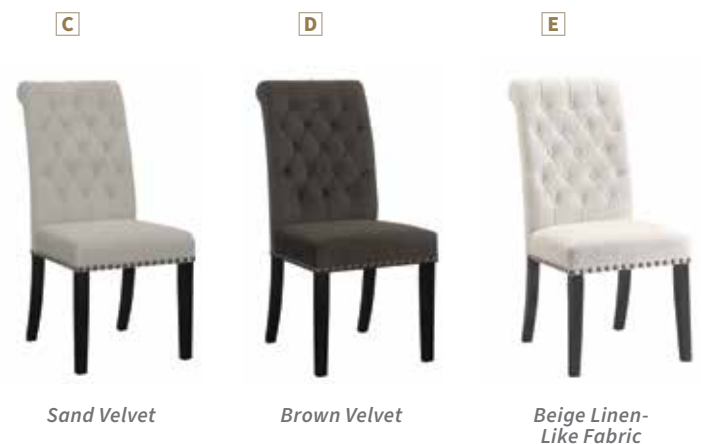

Sand Velvet

Brown Velvet

Beige Linen-Like Fabric