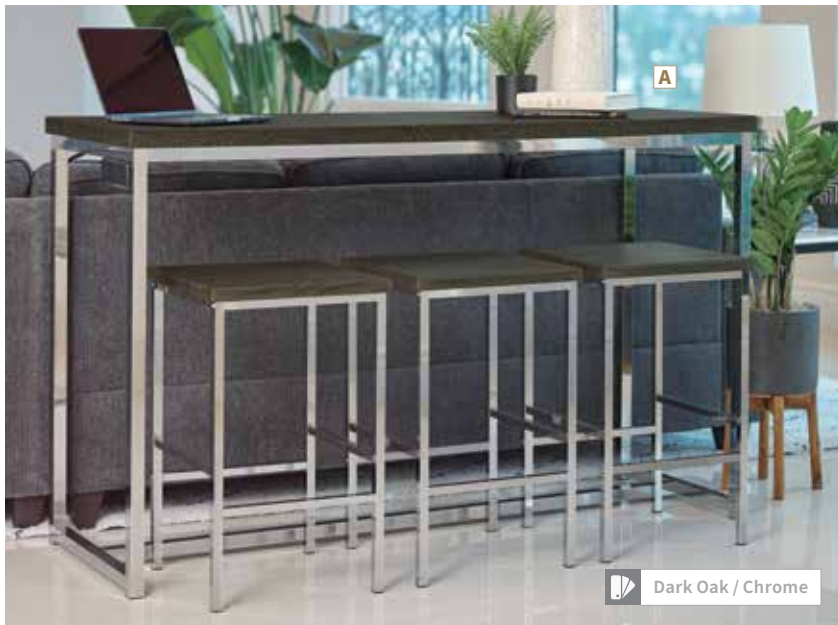

BAR + COUNTER HEIGHT PACKAGED SETS

*Upgrade Your Home with
Our Stylish and Convenient Sets*

Upgrade your living space with this versatile four-piece counter height table set, complete with a scratch-resistant top, in two finish options and built-in power outlet.

FEATURES: 2 Power Outlets + 2 USB Ports

MATERIALS: Metal, MDF, and engineered veneer

A 4 pc Counter Height Table Set 182255

Table 60.00"w x 20.00"d x 36.00"h

Stool 15.25"w x 15.25"d x 25.00"h

Seat 15.25"d x 25.00"h

B 4 pc Counter Height Table Set 182253

Table 60.00"w x 20.00"d x 36.00"h

Stool 15.25"w x 15.25"d x 25.00"h

Seat 15.25"d x 25.00"h

Modernize your space with this 5-piece pub height bar set. The electroplated and polished chrome frame complements the high-gloss white lacquer finish of the table top and four backless bar stools.

C 5 pc Bar Set 182525

Table 47.75"w x 22.50"d x 42.50"h

Stool 15.25"w x 15.25"d x 29.75"h

Seat 15.25"d x 29.75"h

MATERIALS: Metal, MDF, and paper with PE coating

Rustic five-piece bar set with weathered chestnut laminate finish on table and seats. Powder-coated steel frame and matching backless bar stools complete the industrial look.

D 5 pc Bar Set 182002

Table 47.25"w x 27.50"d x 42.00"h

Stool 15.75"w x 11.75"d x 29.00"h

Seat 11.75"d x 29.00"h

MATERIALS: MDF, PVC, and metal