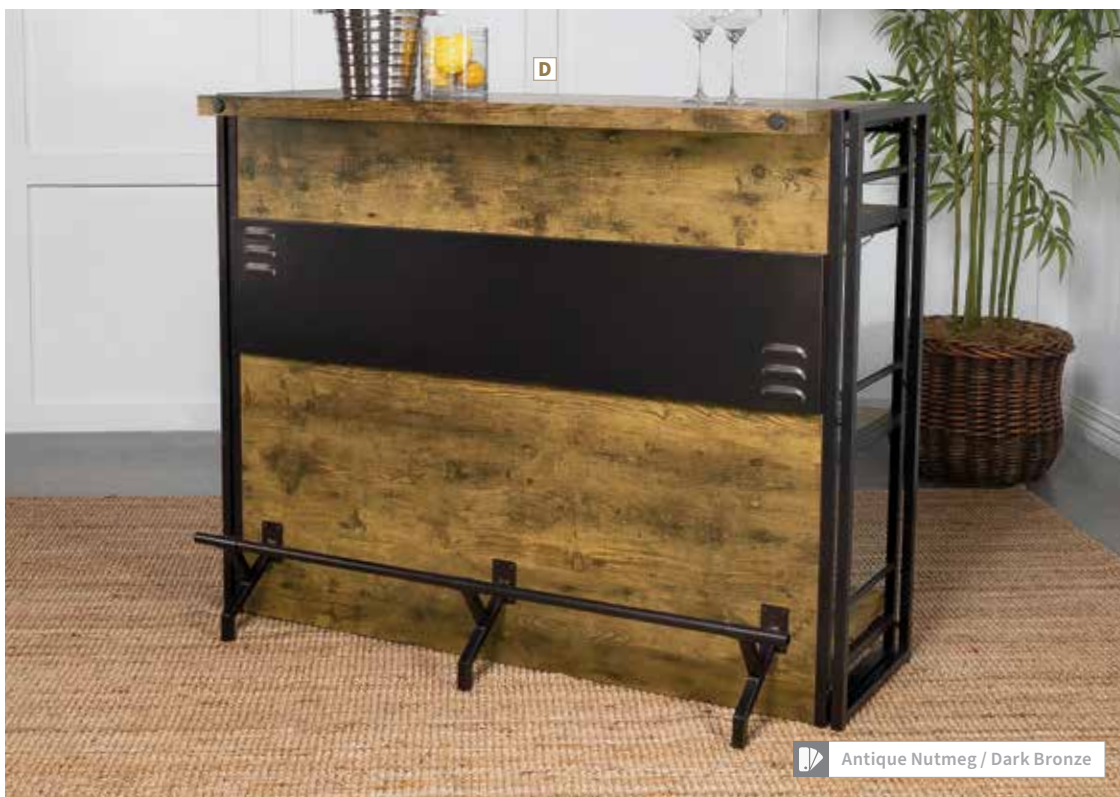

C

Aged Oak / Dark Gunmetal

FEATURES: Wine Storage and Stemware Rack

MATERIALS: Metal, paper veneer, hollow board, and particle board

Revamp your space with our rustic bar unit in an aged oak finish. It features ample storage with five shelves, stemware racks, a 12-bottle wine rack, and a metal footrest for maximum comfort. Crafted with top-quality materials, it is built to last.

C Bar Unit 182071

51.00"w x 23.50"d x 41.00"h

C

D

Antique Nutmeg / Dark Bronze

FEATURES: Stemware Rack

MATERIALS: Metal, engineered veneer, and particle board

Host in style with our industrial bar unit featuring a sleek front, antique nutmeg finish, one-sided shelves, and foot rail, ideal for contemporary entertainers looking to add texture and cohesion to their space.

D Bar Unit 130071

51.25"w x 20.50"d x 41.00"h

D