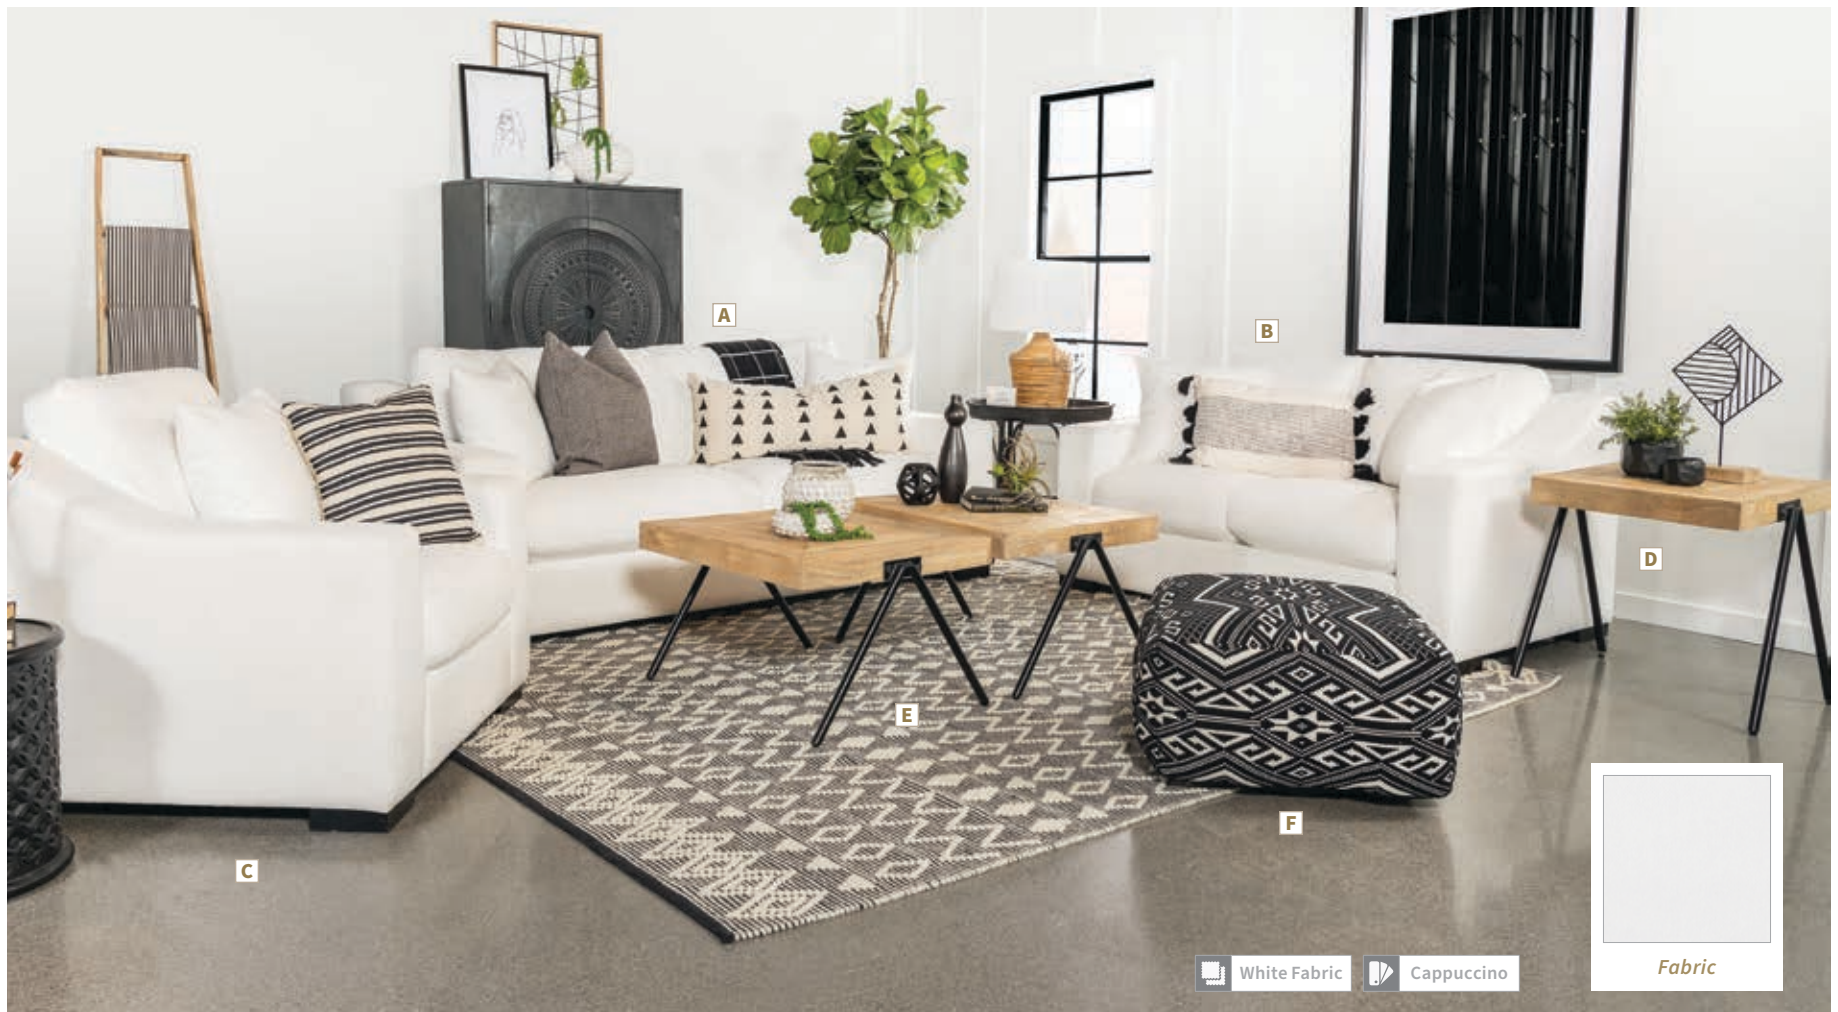

White Fabric Cappuccino

Fabric

FEATURES: Cushions: Reversible Seat & Back / Trillium Blend Filled Accent Pillows / Trillium Blend Wrapped Pocket Coil Spring Seat Construction / Sinuous Spring Deck / Fully Encased Solid Wood Frame / Accent Pillows Included: Sofa & Loveseat – 2, Chair – 1 / Assembly: KD Legs

MATERIALS: Pine, plywood, rubberwood, trillium with polyester, foam, and fabric