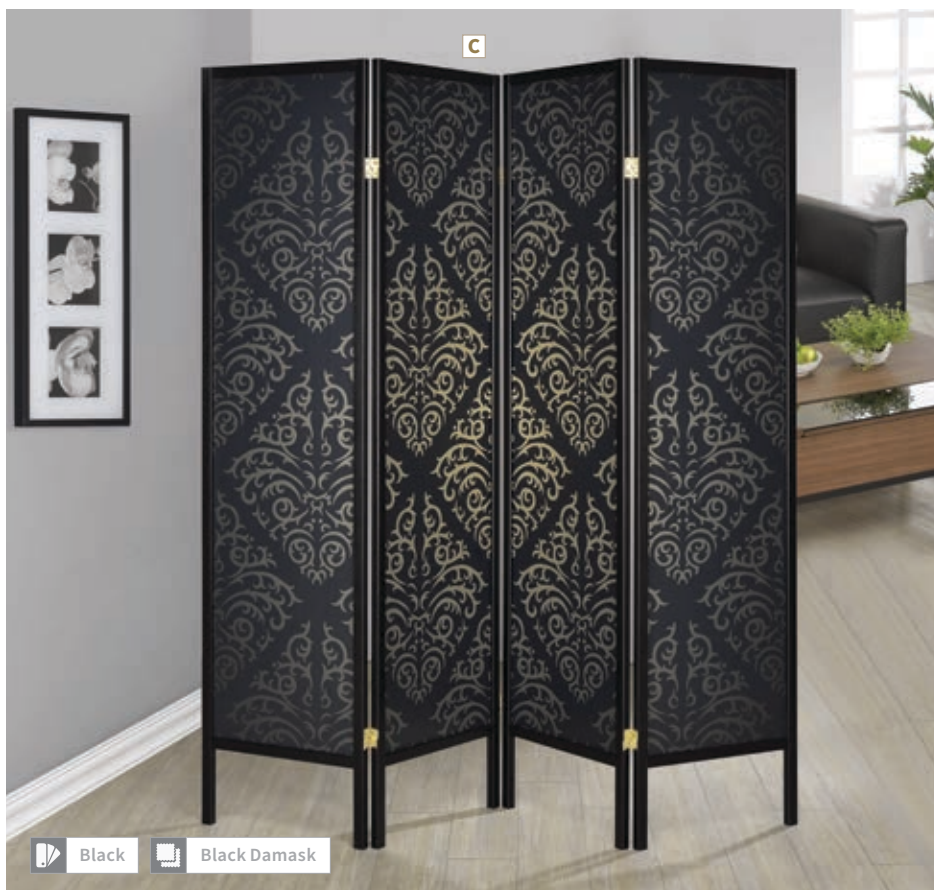

STYLISH ROOM DIVIDERS

Gain Privacy and Effectively
Divide Areas for
Various Purposes

A 4-Panel Room Divider 900166
59.00"w x 0.75"d x 70.25"h

B 3-Panel Room Divider 900090
52.00"w x 0.75"d x 70.25"h

C 4-Panel Room Divider 901632
69.50"w x 0.75"d x 70.25"h

D 3-Panel Room Divider 900092
52.00"w x 0.75"d x 70.25"h