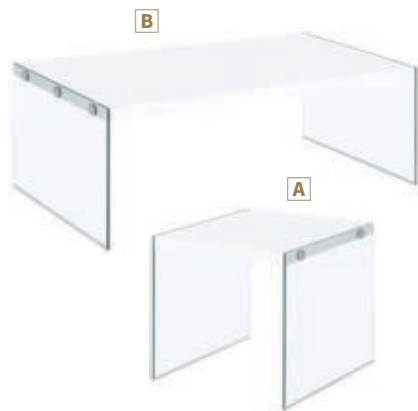

IMPRESSIVE OCCASIONAL TABLES

Understated Style that is Perfect for The Home

A NEW End Table 704147
19.75"w x 19.75"d x 19.75"h

B NEW Coffee Table 704148
44.00"w x 22.00"d x 16.00"h

MATERIALS:

Tempered glass, MDF, and metal