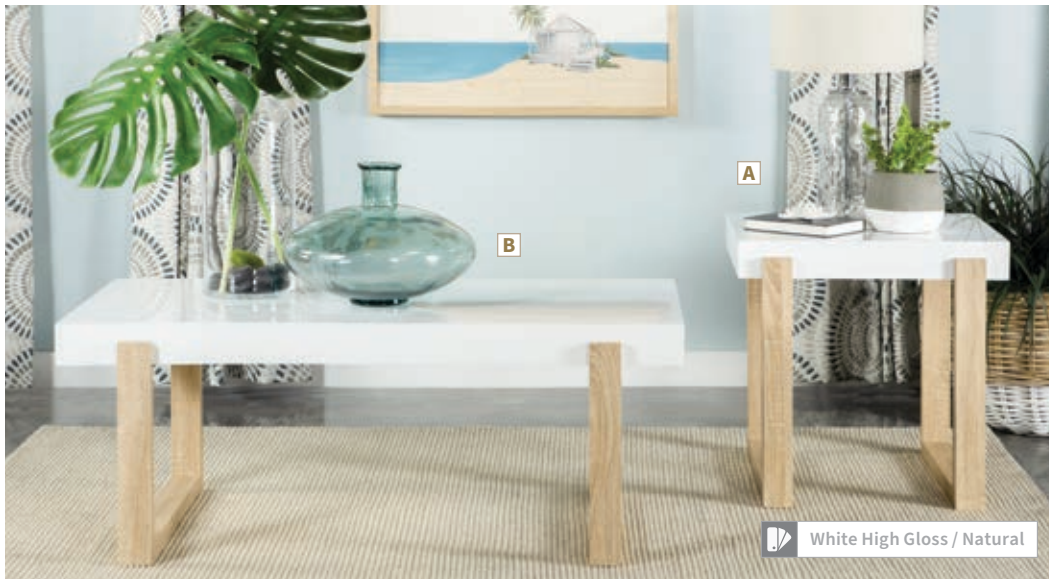

MATERIALS:

Hollow board, particle
board, and melamine
paper

Contemporary Silhouettes with a Touch of Rustic Charm, with Geometric Legs and Frame Boasting Clean Lines

White High Gloss / Natural

A End Table 753397
22.00"w x 21.50"d x 22.00"h