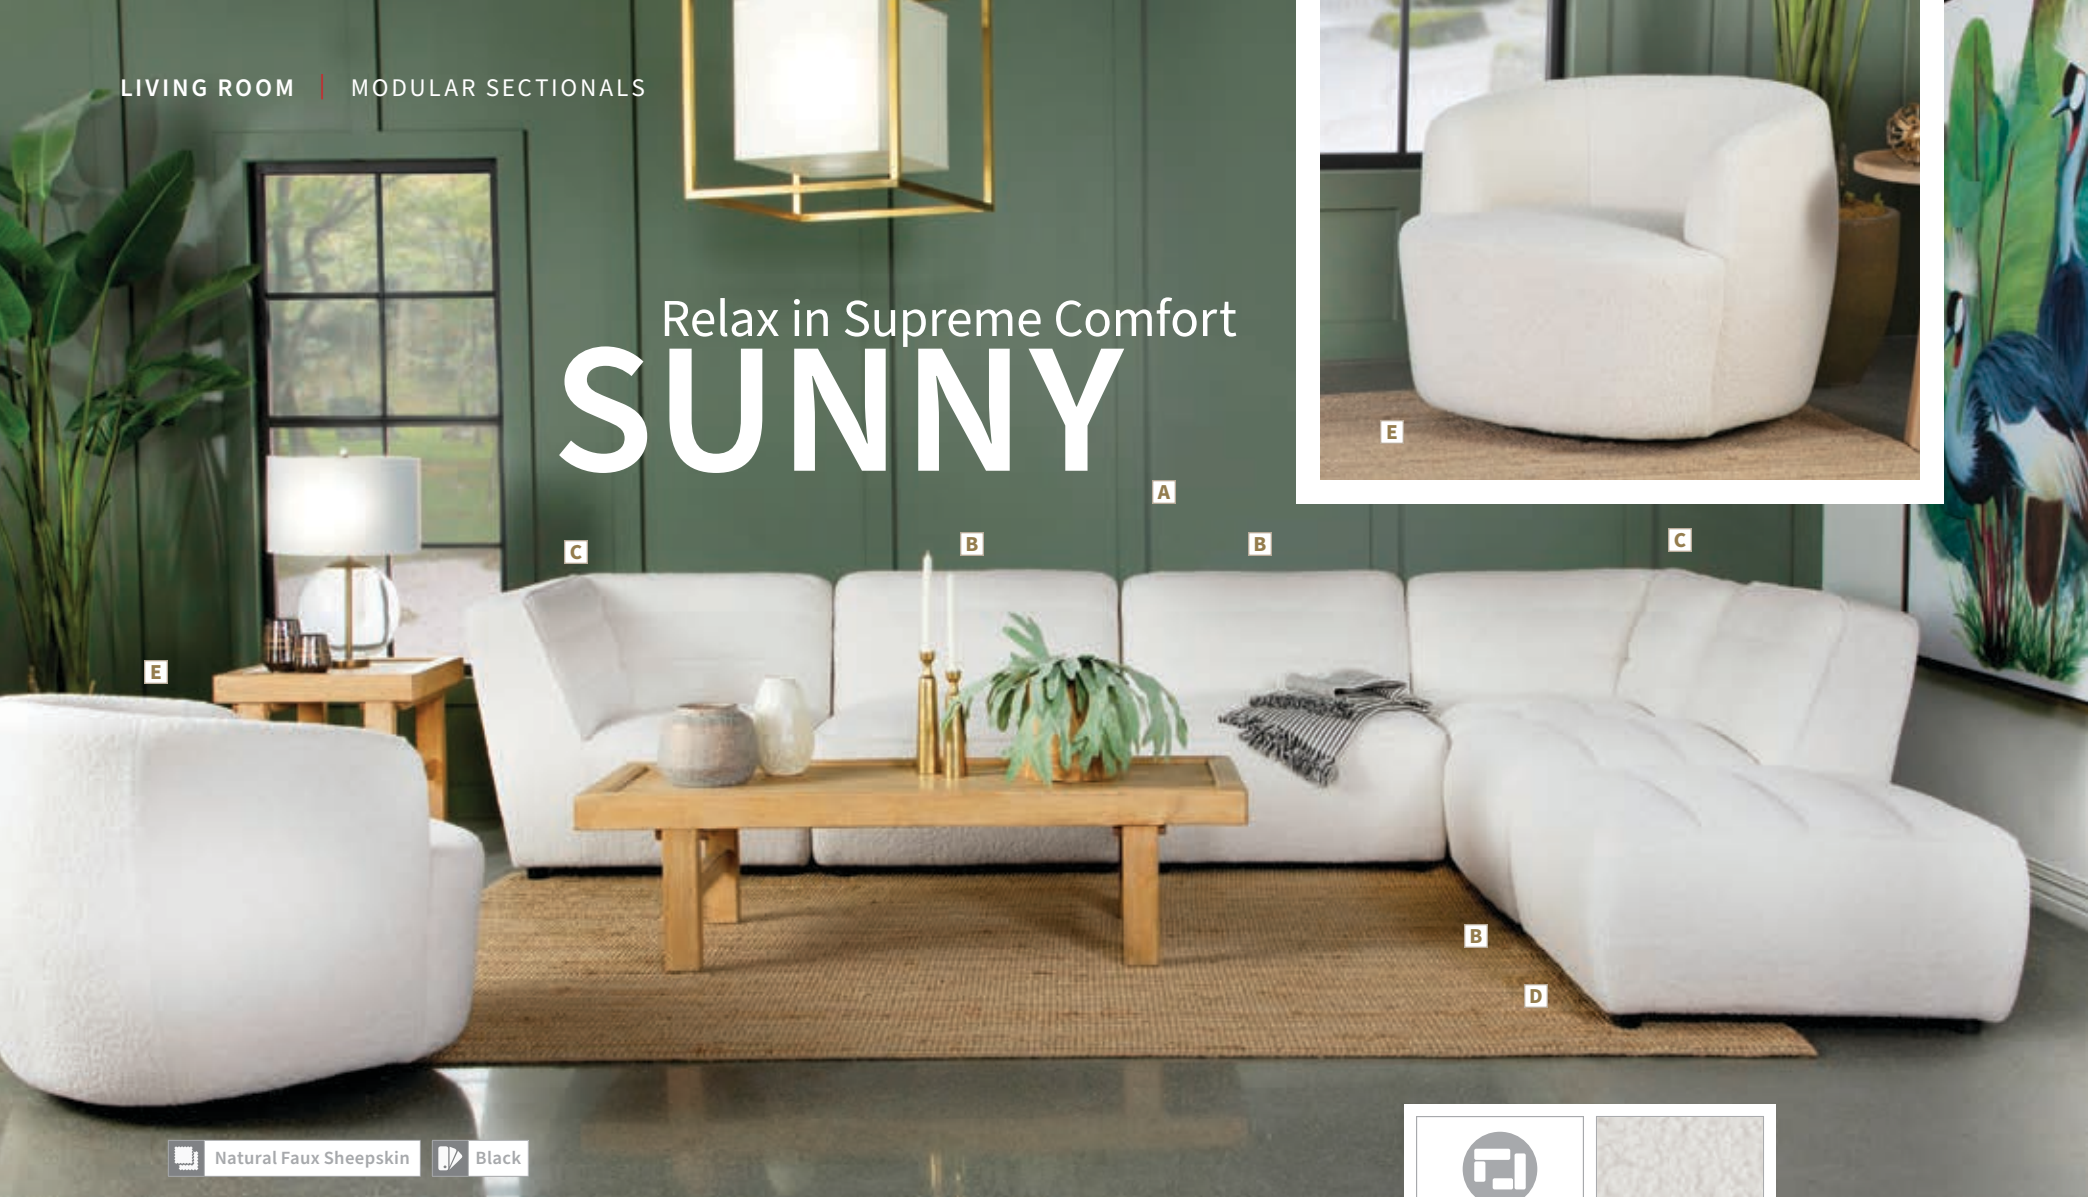

Relax in Supreme Comfort

SUNNY

 Natural Faux Sheepskin  Black

FEATURES: Cushions: Tight Seat & Back / Pocket Coil Springs / Sinuous Spring Deck / Fully Encased Solid Wood Frame / Assembly Type: KD Legs

MATERIALS: Pine, plywood, larch wood, plastic, foam, and fabric