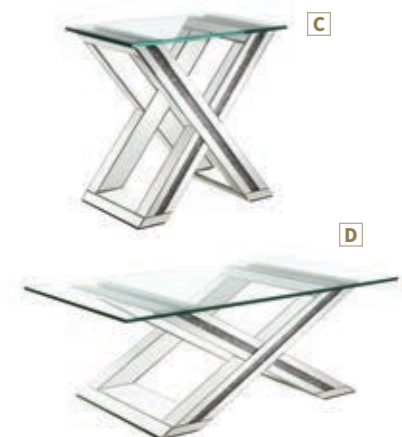

MATERIALS: Tempered glass, acrylic, mirror, and MDF

- **A End Table 708427**
  19.75"dia x 23.75"h
- **B Coffee Table 708428**
  39.75"dia x 18.00"h

MATERIALS: Tempered glass, acrylic, mirror, and MDF

Eye-Catching Modern Designs That Add a Touch of Glamour to Any Space

- **C End Table 707787**
  23.50"w x 15.75"d x 23.75"h
- **D Coffee Table 707788**
  47.25"w x 28.25"d x 17.75"h