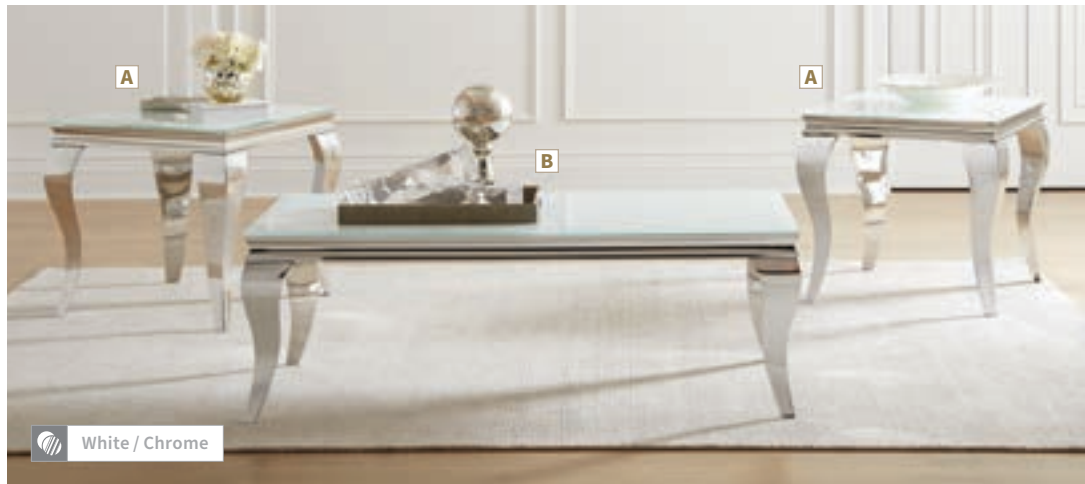

ELEGANT + CONTEMPORARY OCCASIONAL TABLES

Sleek Ultra-Modern Look and Feel

LIVING ROOM

A End Table 707767
24.50"w x 24.50"d x 22.50"h

B Coffee Table 707768
51.75"w x 28.00"d x 17.50"h

MATERIALS: Tempered glass and stainless steel