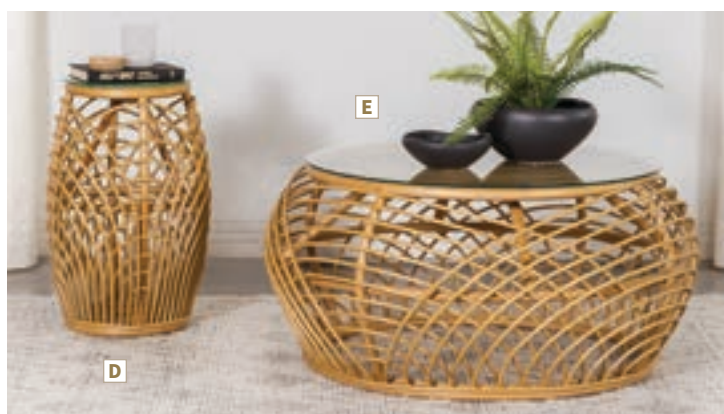

Natural Faux Sheepskin Black

Fabric

FEATURES: Cushions: Removable Seat & Tight Back / Trillium Blend Filled Seat and Back Cushions and Accent Pillows / Sinuous Spring Deck / Certi-Pur Certified Foam / Fully Encased Solid Wood Frame / Accent Pillows Included: Sofa & Loveseat- 2, Chair-1 / Assembly: KD Legs

MATERIALS: Pine, plywood, rubberwood, trillium with polyester, plastic, foam, and fabric

ISABELLA COLLECTION

Keep up and on trend. Create a modern entertainment area with this contemporary seating silhouette, featuring faux sheepskin fabric on cloud-like contoured frames, sloped armrests, and curved bench seats. Bold black legs hidden below elevate each seat slightly. Coordinating faux sheepskin accent pillows with premium faux down fill offer extra comfort and a finishing touch. Removable seats with a tight back ensure a well-kept appearance.

- **A Sofa 509871**
  90.00"w x 42.00"d x 32.50"h
  Seat 26.50"d x 20.00"h
- **B Loveseat 509872**
  68.00"w x 42.00"d x 32.50"h
  Seat 26.50"d x 20.00"h
- **C Chair 509873**
  45.00"w x 42.00"d x 32.50"h
  Seat 26.50"d x 20.00"h
- **D End Table 709807**
  16.25"dia x 24.00"h
- **E Coffee Table 709808**
  39.25"w x 39.25"d x 18.50"h