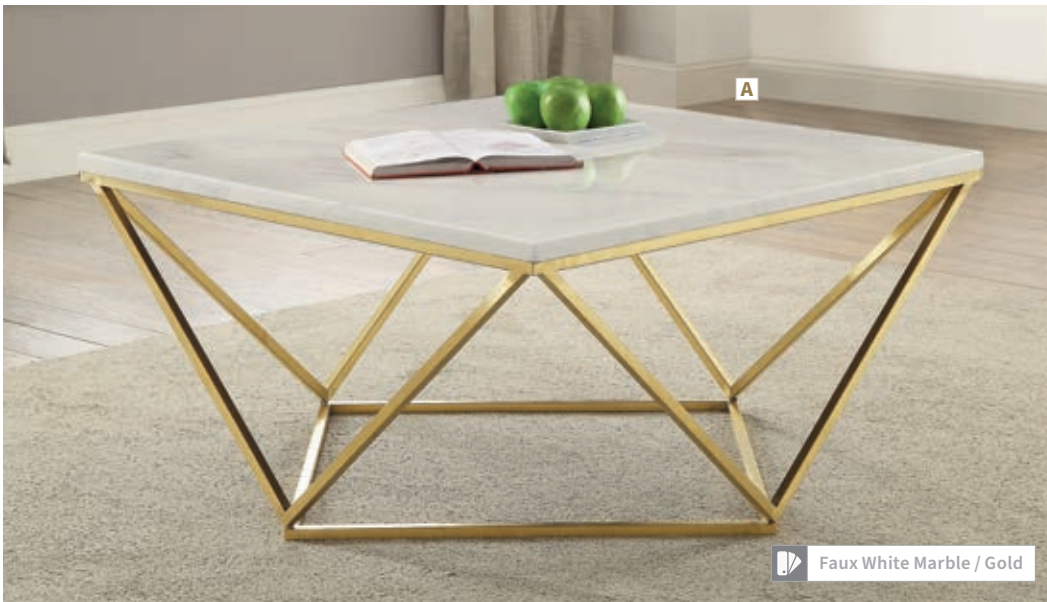

EYE-CATCHING OCCASIONAL TABLES

Simplistic Design Combined with Elegant Aesthetics

A Coffee Table 700846
36.00"w x 36.00"d x 18.00"