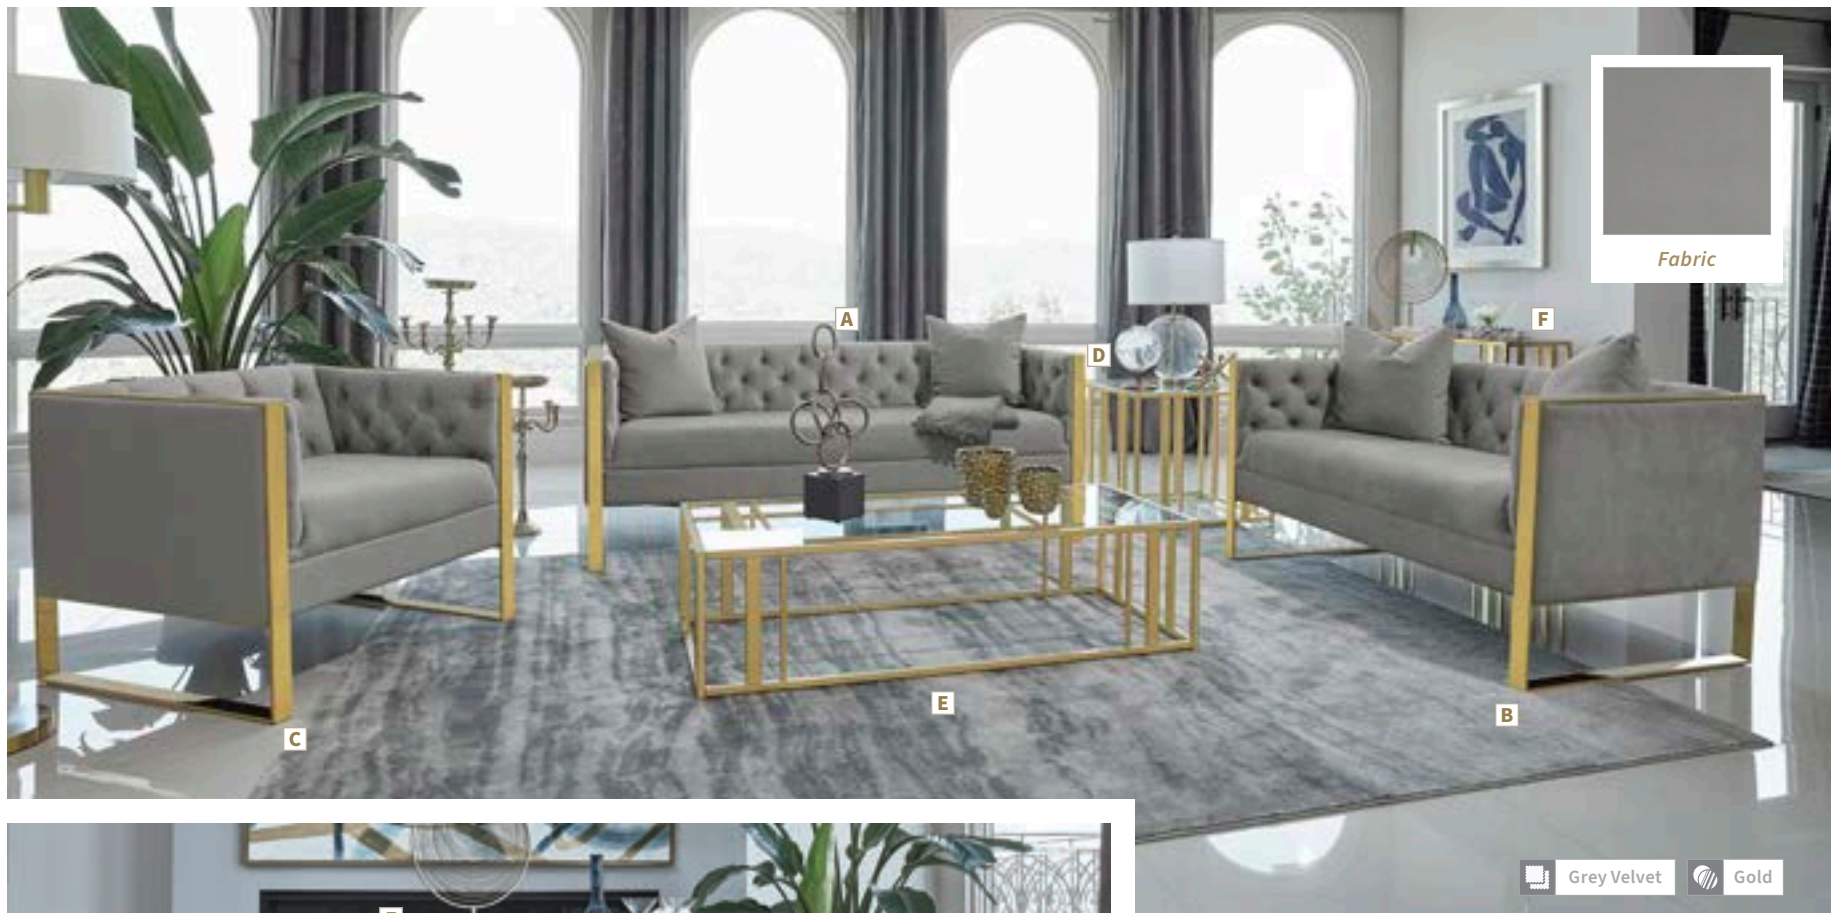

FEATURES: Cushions: Attached Seat & Tight Back / Trillium Blend Filled Accent Pillows / Pocket Coil Springs / Sinuous Spring Deck / Fully Encased Solid Wood Frame / Accent Pillows Included: Sofa- 2, Loveseat- 2 /Assembly: Fully Set Up

MATERIALS: Larch wood, pine, plywood, stainless steel, foam, and fabric

EASTBROOK COLLECTION

Infuse your living space with Hollywood Regency flair using this elegant three-piece living room set. Upholstered in soft, grey velvet, each piece is supported by polished gold stainless steel braces. With shelter-style backrests and arms, button-tufted interiors, and smooth waterfall bench seats, this collection exudes sophistication. Complete with matching accent pillows for added glam.

1. **A Sofa 509111**
   75.00"w x 31.00"d x 29.50"h
   Seat 22.50"d x 20.00"h
2. **B Loveseat 509112**
   56.75"w x 31.00"d x 29.50"h
   Seat 22.50"d x 20.00"h
3. **C Chair 509113**
   34.25"w x 31.00"d x 29.50"h
   Seat 22.50"d x 20.00"h

1. **D End Table 723607**
   26.00"w x 24.00"d x 22.00"h
2. **E Coffee Table 723608**
   54.00"w x 24.00"d x 18.00"h
3. **F Sofa Table 723609**
   47.25"w x 15.75"d x 30.00"h