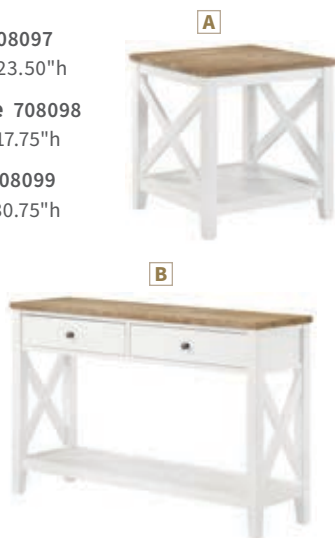

TRADITIONAL OCCASIONAL TABLES

Show off your Personal Style
in Any Which Way you Choose

- **A NEW End Table 708097**
  22.00"w x 22.00"d x 23.50"h
- **B NEW Coffee Table 708098**
  39.25"w x 39.25"d x 17.75"h
- **C NEW Sofa Table 708099**
  47.25"w x 13.75"d x 30.75"h

MATERIALS:

Asian hardwood,
ash veneer,
and MDF