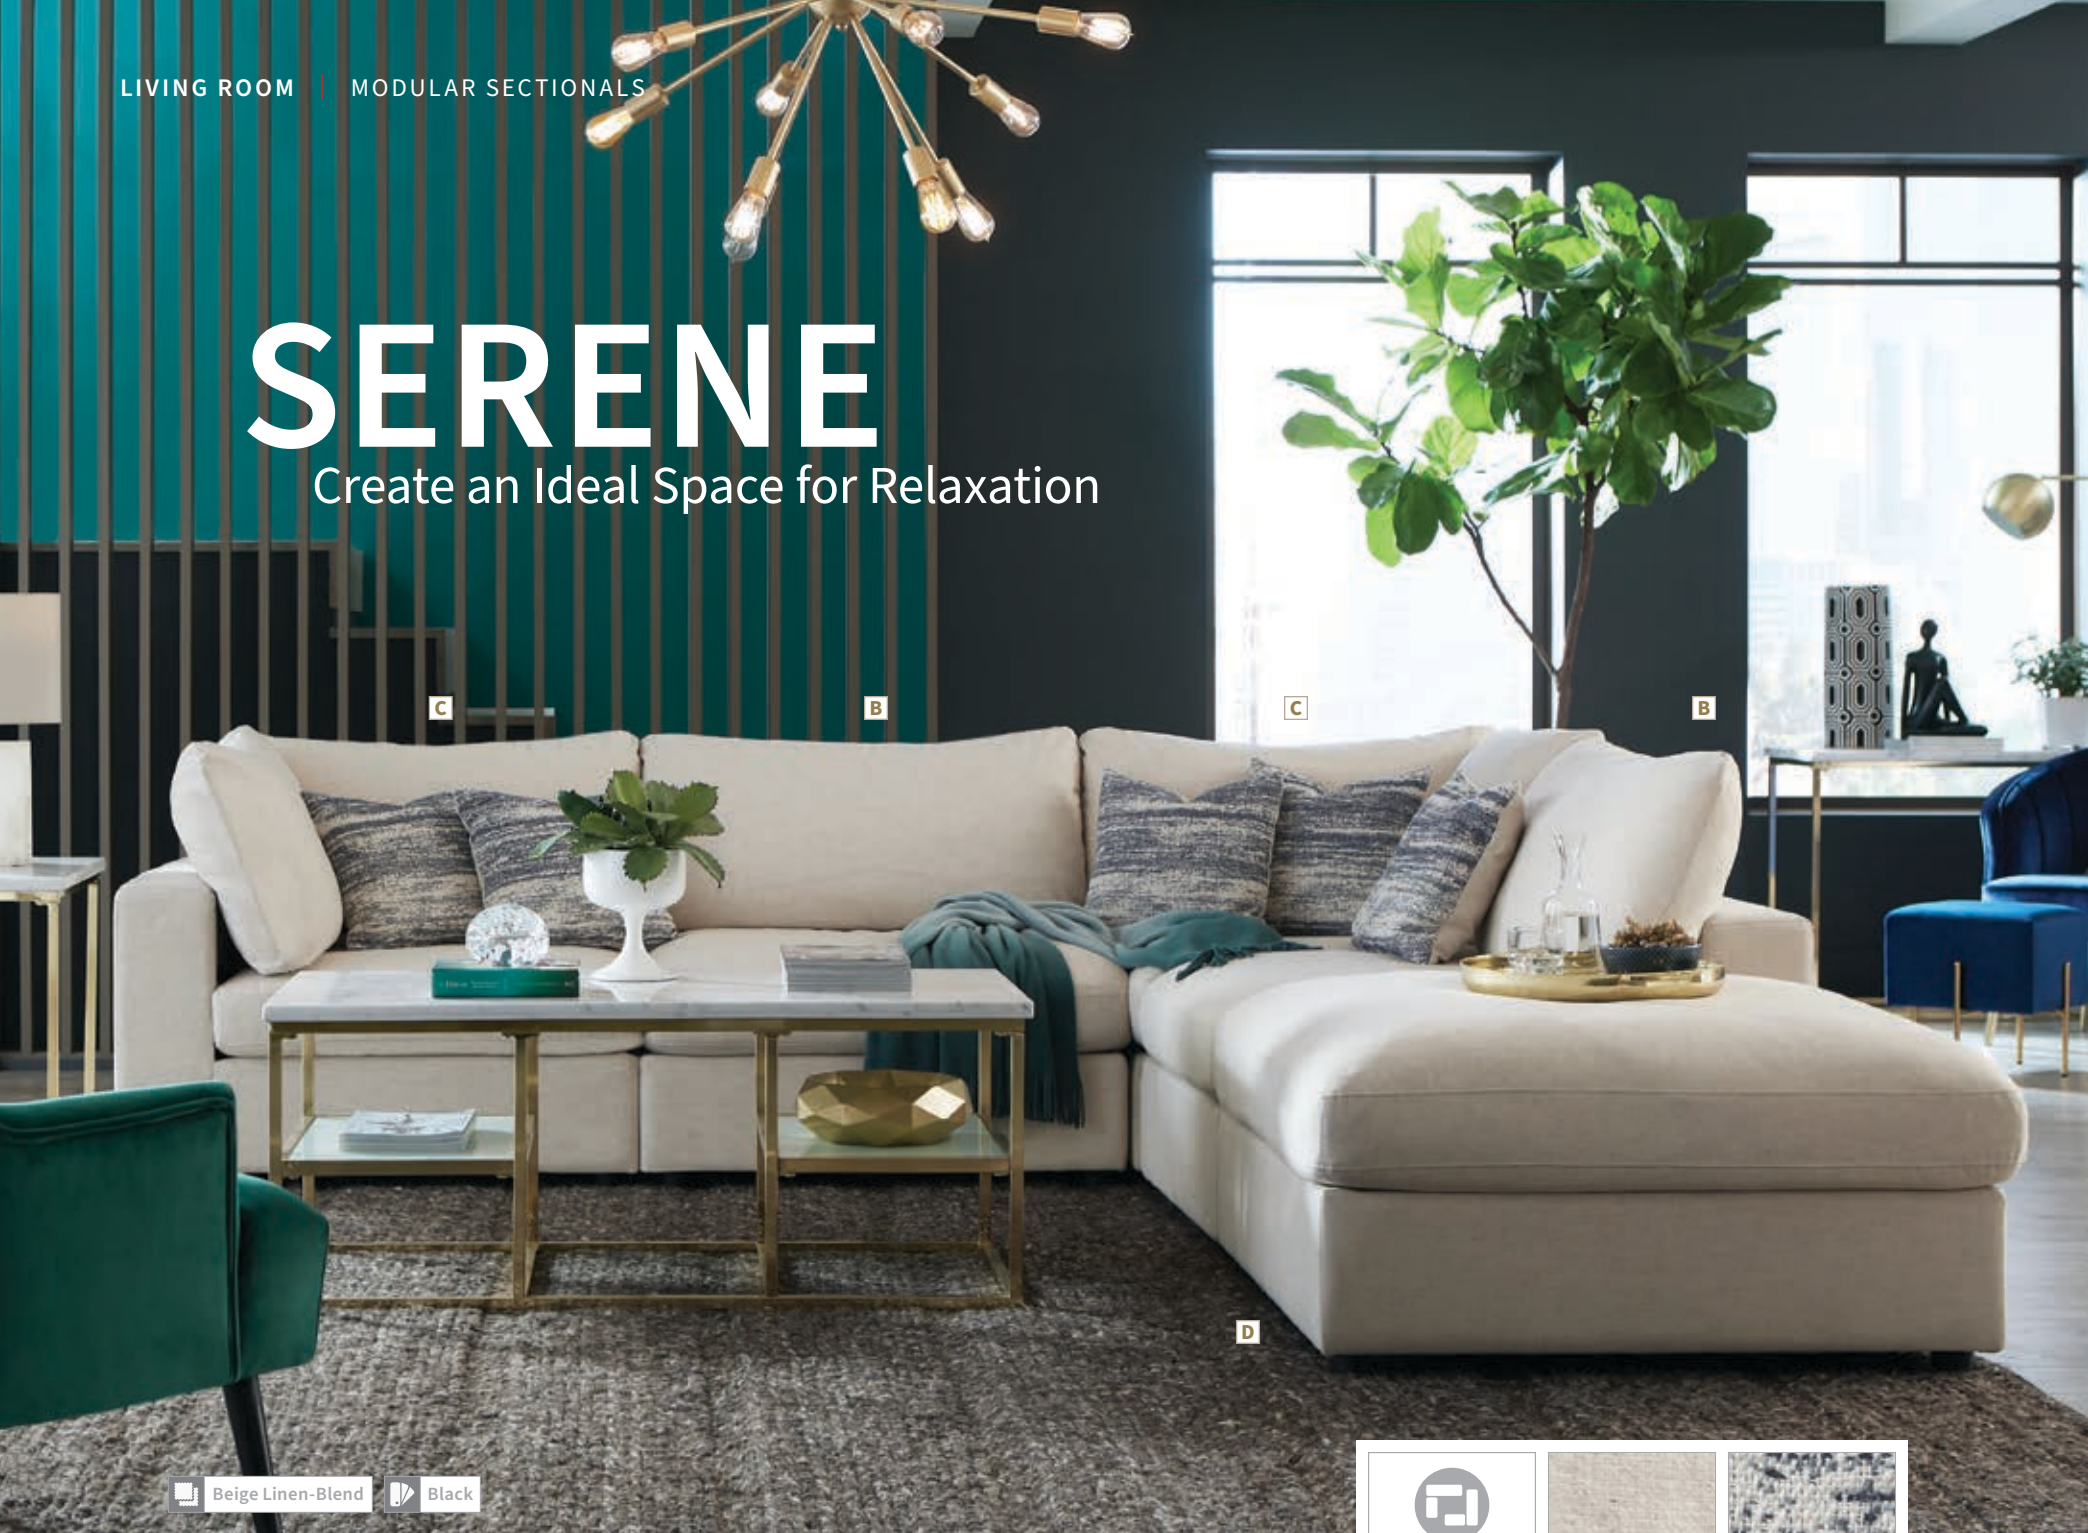

SERENE

Create an Ideal Space for Relaxation

C

B

C

B

D

Beige Linen-Blend | Black

FEATURES: Cushions: Reversible Seat & Back / Feather Blend Wrapped Seating / Full Foam Seating / Sinuous Spring Deck / Fully Encased Solid Wood Frame / Accent Pillows Included: Armless Chair- 1, Corner- 1 / Assembly: KD Legs

MATERIALS: Pine, larch wood, plastic, foam, and fabric