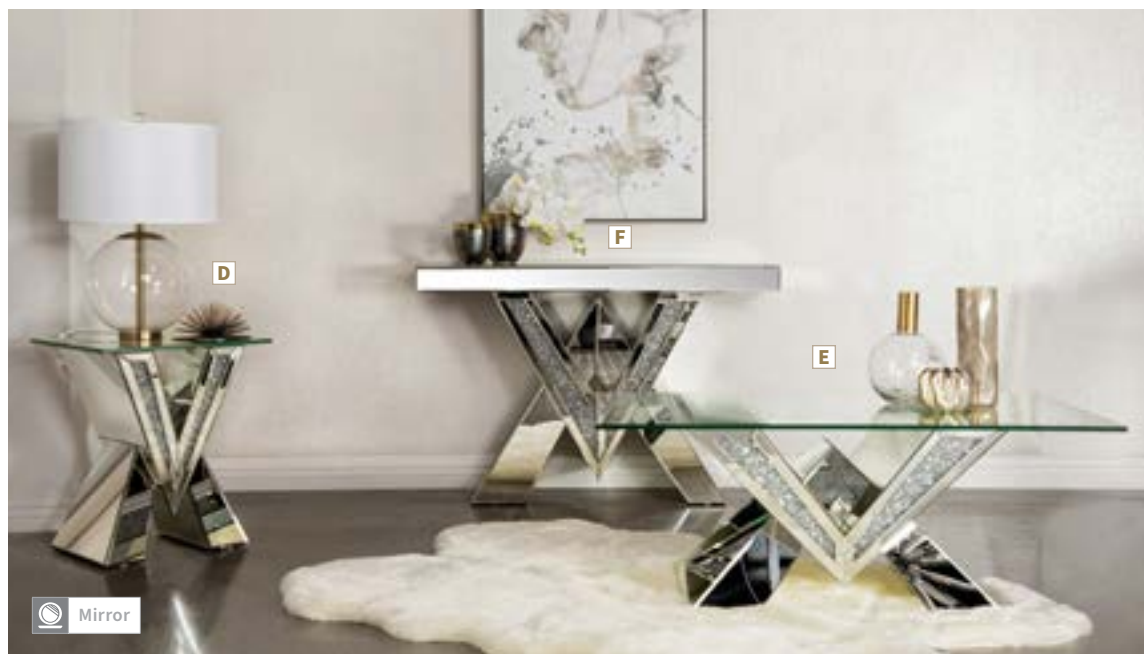

ULTRA-GLAM OCCASIONAL TABLES

Amplify the style of a modern living room space with sparkling décor

- **A End Table 722517**
  12.00"w x 12.00"d x 27.50"h
- **B Coffee Table 722518**
  39.75"w x 39.75"d x 19.00"h
- **C Sofa Table 722519**
  47.25"w x 14.00"d x 31.75"h

- **D End Table 723447**
  19.75"w x 19.75"d x 23.75"h
- **E Coffee Table 723448**
  47.25"w x 28.25"d x 18.75"h
- **F Sofa Table 723449**
  47.25"w x 14.00"d x 31.50"h