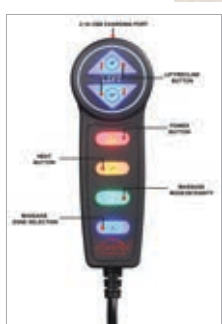

HERRERA

Comfortable Power Lift Recliners

Indulge in unmatched comfort and convenience with our power lift recliners. Upholstered in durable linen-like fabric, they boast well-padded cushions and sleek tufting for a modern touch. Experience the integrated heat and massage function, managed by the wired remote with a USB port. Complete with storage pockets and cool gel memory foam, these recliners ensure supreme comfort and functionality.

A Power Lift Recliner 609406P

27.50"w x 37.50"d x 41.25"h
Seat 21.00"d x 19.50"h