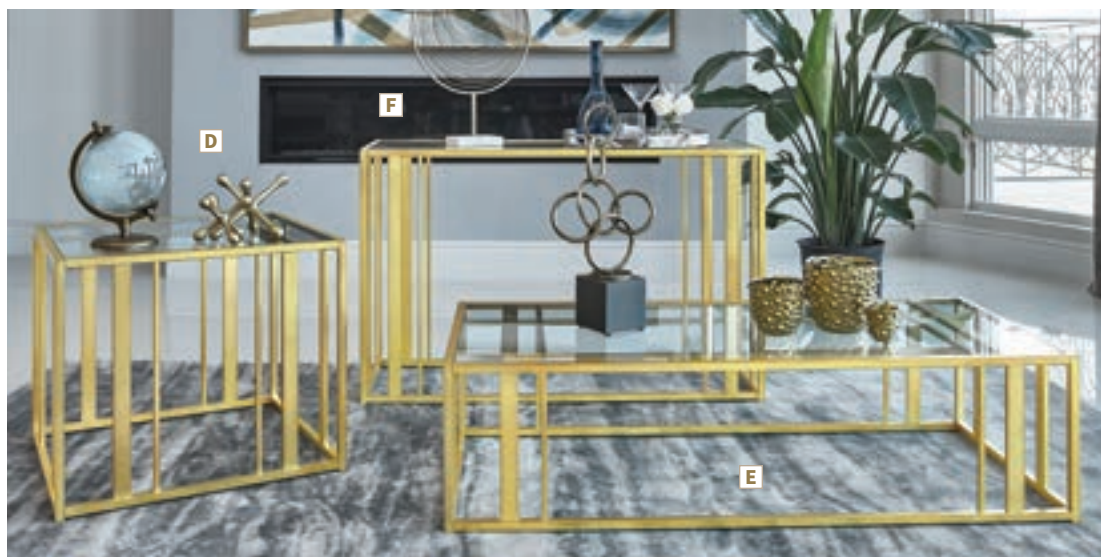

FEATURES: Cushions: Attached Seat & Tight Back / Trillium Blend Filled Accent Pillows / Pocket Coil Springs / Sinuous Spring Deck / Fully Encased Solid Wood Frame / Accent Pillows Included: Sofa- 2, Loveseat- 2 /Assembly: Fully Set Up

MATERIALS: Larch wood, pine, plywood, stainless steel, foam, and fabric

EASTBROOK COLLECTION

Infuse your living space with Hollywood Regency flair using this elegant three-piece living room set. Upholstered in soft, grey velvet, each piece is supported by polished gold stainless steel braces. With shelter-style backrests and arms, button-tufted interiors, and smooth waterfall bench seats, this collection exudes sophistication. Complete with matching accent pillows for added glam.

1. **A Sofa 509111**
   75.00"w x 31.00"d x 29.50"h
   Seat 22.50"d x 20.00"h
2. **B Loveseat 509112**
   56.75"w x 31.00"d x 29.50"h
   Seat 22.50"d x 20.00"h
3. **C Chair 509113**
   34.25"w x 31.00"d x 29.50"h
   Seat 22.50"d x 20.00"h

1. **D End Table 723607**
   26.00"w x 24.00"d x 22.00"h
2. **E Coffee Table 723608**
   54.00"w x 24.00"d x 18.00"h
3. **F Sofa Table 723609**
   47.25"w x 15.75"d x 30.00"h