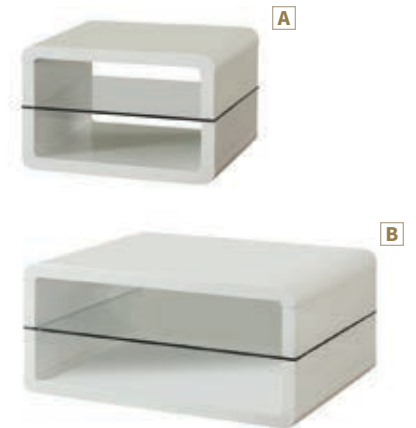

A Smooth High-Gloss Finish and White Tone Lend a Clean Look

A End Table 703267
23.50"w x 23.50"d x 15.75"h

B Coffee Table 703268
35.50"w x 23.50"d x 15.75"h

MATERIALS: MDF and tempered glass