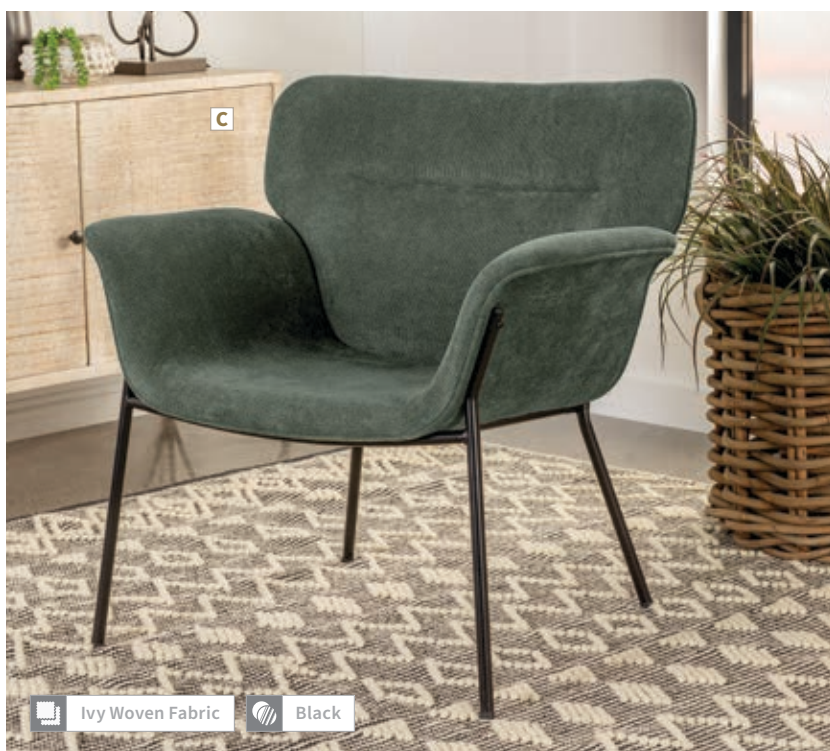

A Accent Chair 909474
29.75"w x 30.50"d x 32.00"h
Seat 22.00"d x 19.50"h

Ash Grey Woven Fabric Black

Ivy Woven Fabric Black