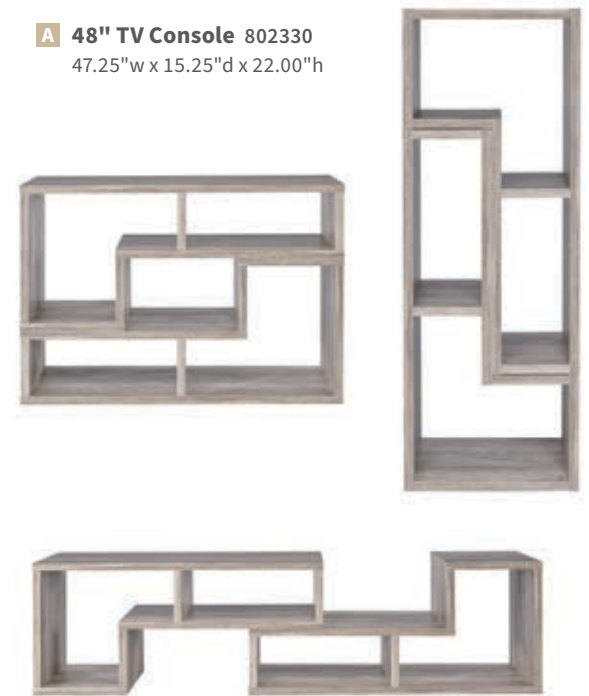

A 48" TV Console 802330
47.25"w x 15.25"d x 22.00"h