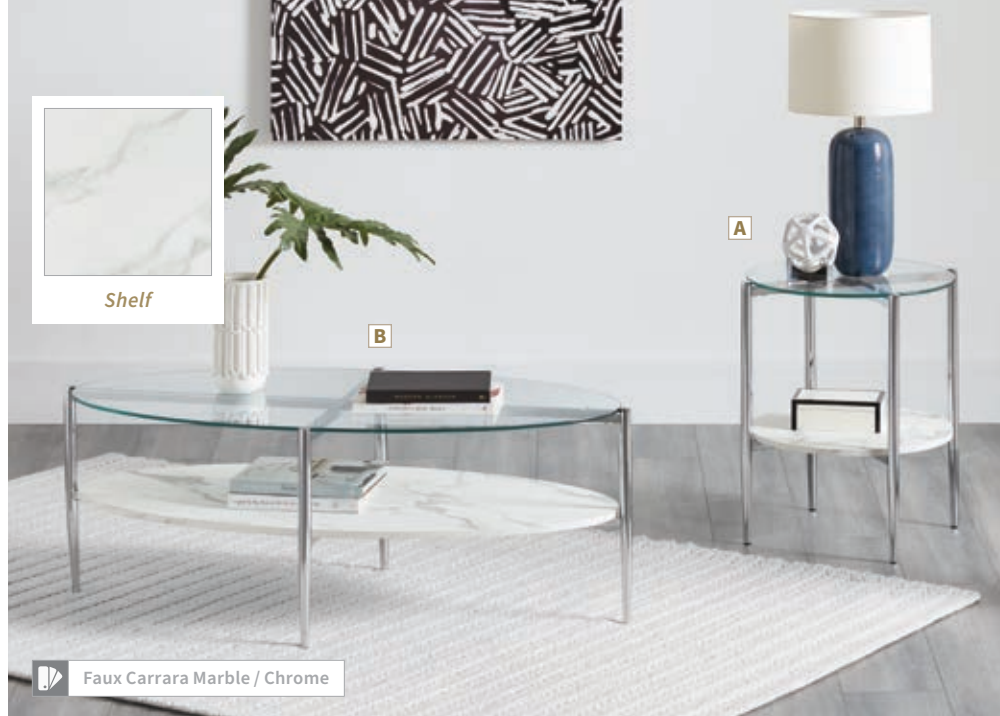

MODERN ROUND OCCASIONAL TABLES

Perfectly Designed Pieces
that Offer a Space-Saving Solution

A End Table 723277
21.00"dia x 24.00"h

B Coffee Table 723278
49.25"w x 25.50"d x 18.00"h

MATERIALS: Tempered glass, particle board, PVC veneer, and metal

C End Table 722967
23.75"dia x 24.25"h

D 2 pc Nesting Coffee Tables 722968
Large 35.75"dia x 20.25"h
Small 27.75"dia x 15.00"h

MATERIALS: Cultured Carrara marble, MDF, and metal

E NEW End Table 708367
17.75"dia x 23.75"h

F NEW 2 pc Nesting Coffee Tables 708368
Large 35.75"dia x 18.50"h
Small 21.50"dia x 16.25"h

MATERIALS: Mirror and metal