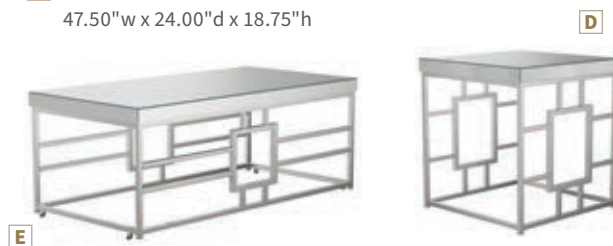

Casters allow you to move these coffee tables at-will to set up your desired look!

1. **D End Table 723077**
   22.50"w x 22.50"d x 24.25"h
2. **E Coffee Table 723078**
   47.50"w x 24.00"d x 18.75"h

MATERIALS:
MDF, mirror, and metal