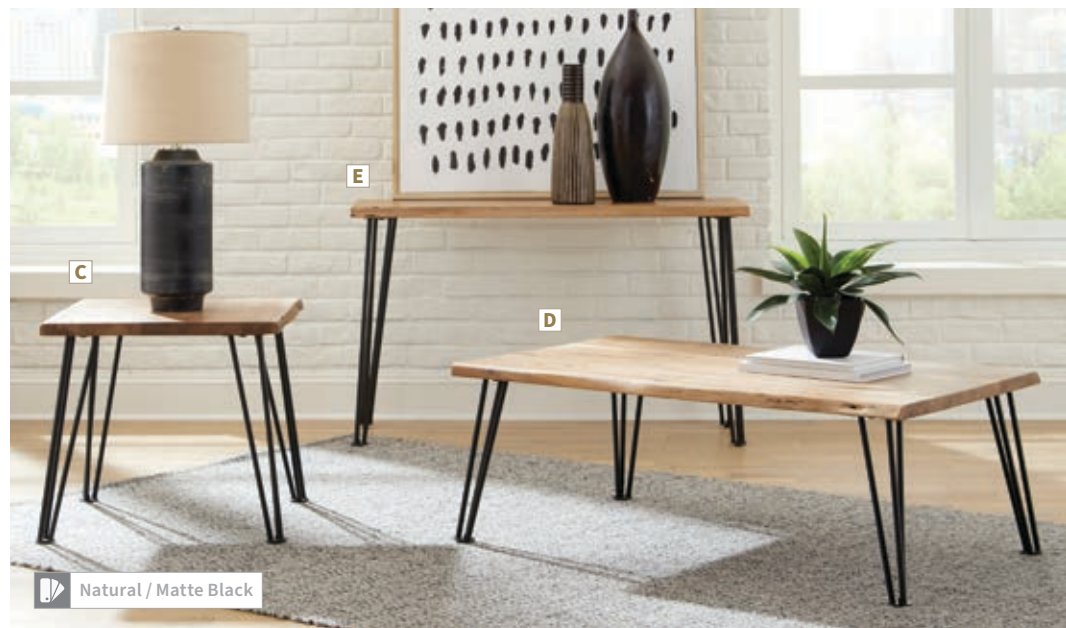

MATERIALS:
Acacia wood and iron

F End Table 724117
20.00"w x 20.00"d x 23.50"h

G Coffee Table 724118
50.00"w x 27.00"d x 18.00"h

MATERIALS:
Mango wood and iron

Smoke Grey / Black

Natural / Matte Black

Natural / Matte Black