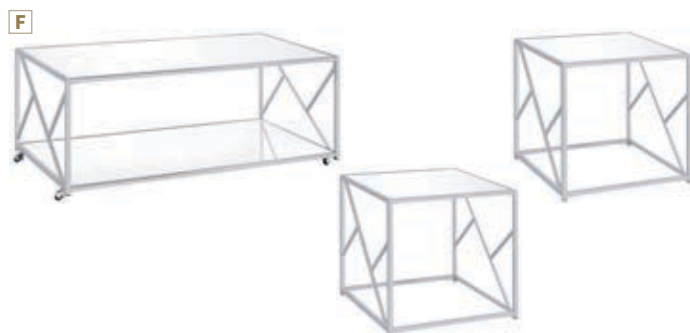

1. **F 3 pc Occasional Tables Set 720794**
   End Table 22.00"w x 22.00"d x 22.00"h
   Coffee Table 47.25"w x 23.50"d x 19.00"h

MATERIALS:
Mirror and metal