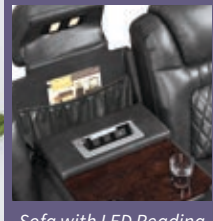

*Leather*

Control Panel with USB Port and Home Button

Sofa with LED Reading Light, Drop Down Table, & Two Cup Holders

Pop-Up Dual AC/USB Power Outlet on Sofa Drop Down Table

Loveseat Storage Console with Two Removable Cup Holders