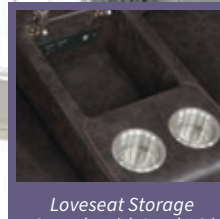

Pop-Up Dual AC/USB Power Outlet on Sofa Drop Down Table

Loveseat Storage Console with Dual AC/USB Power Outlet and Two Cup Holders

Brown Leatherette

MANUAL

Leatherette

Manual Pull Handle

**MANUAL**

Chocolate Top Grain Leather / Leatherette