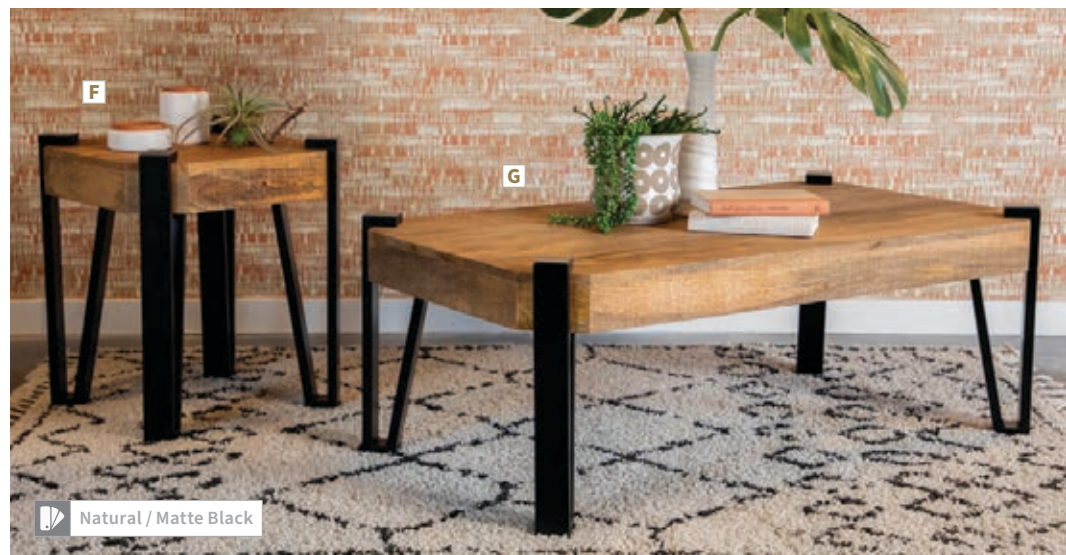

MATERIALS:
Acacia wood and iron

F End Table 724117
20.00"w x 20.00"d x 23.50"h

G Coffee Table 724118
50.00"w x 27.00"d x 18.00"h

MATERIALS:
Mango wood and iron

Smoke Grey / Black

Natural / Matte Black

Natural / Matte Black