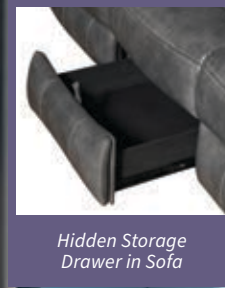

C

B

A

Grey Leatherette

MANUAL

Leatherette

FEATURES: Manual Recline / Wall Hugger Mechanism / Pocket Coil Seating / Cool Get Memory Foam / Assembly: KD Back
MATERIALS: Plywood, LVL, foam, and leatherette

B

CONRAD COLLECTION

Elevate your living space with our versatile motion living room set. Upholstered in sleek grey leatherette, it features manual reclining seats and a sofa with a wall hugger mechanism. The sofa offers a drop-down table with power outlet and storage, while the loveseat boasts a gliding mechanism, console with storage, power outlet, and cup holders. Enjoy ultimate comfort with pocket coil cushions infused with cool gel memory foam for temperature regulation.

- **A Motion Sofa 650354**
  87.50"w x 41.00"d x 40.00"h
  Seat 22.00"d x 20.00"h
- **B Glider Loveseat 650355**
  76.50"w x 41.00"d x 40.00"h
  Seat 22.00"d x 20.00"h
- **C Glider Recliner 650356**
  42.00"w x 41.00"d x 40.00"h
  Seat 22.00"d x 20.00"h