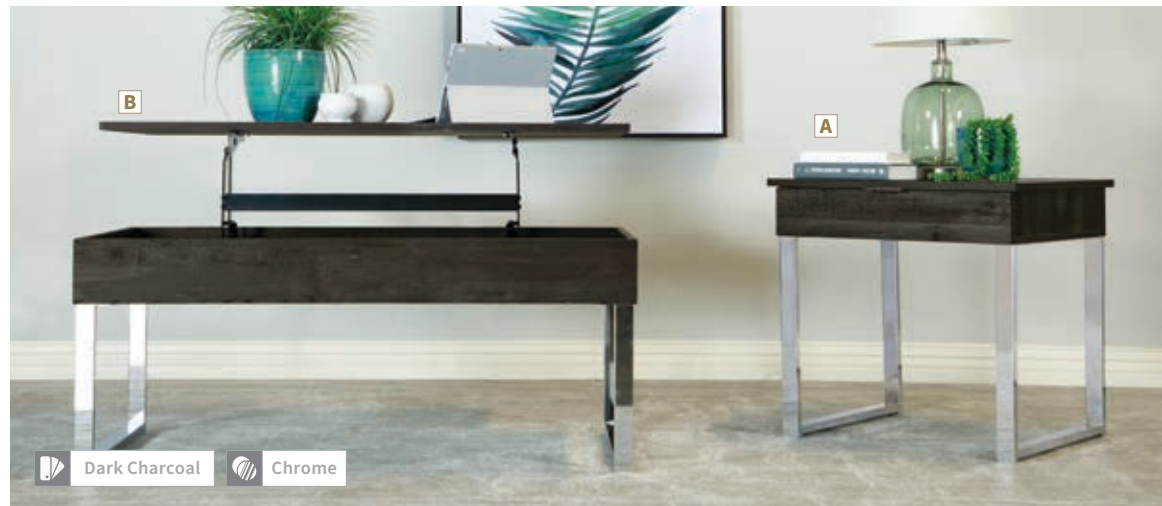

MULTI-FUNCTIONAL LIFT TOP OCCASIONALS

Effortlessly tailor the height to your liking, while unveiling a spacious storage compartment for all your additional needs

A End Table 723457
23.50"w x 23.75"d x 24.25"h

B Lift Top Coffee Table 723458
47.25"w x 23.50"d x 20.00"- 28.75"h

MATERIALS: Particle board, MDF, paper veneer, and metal