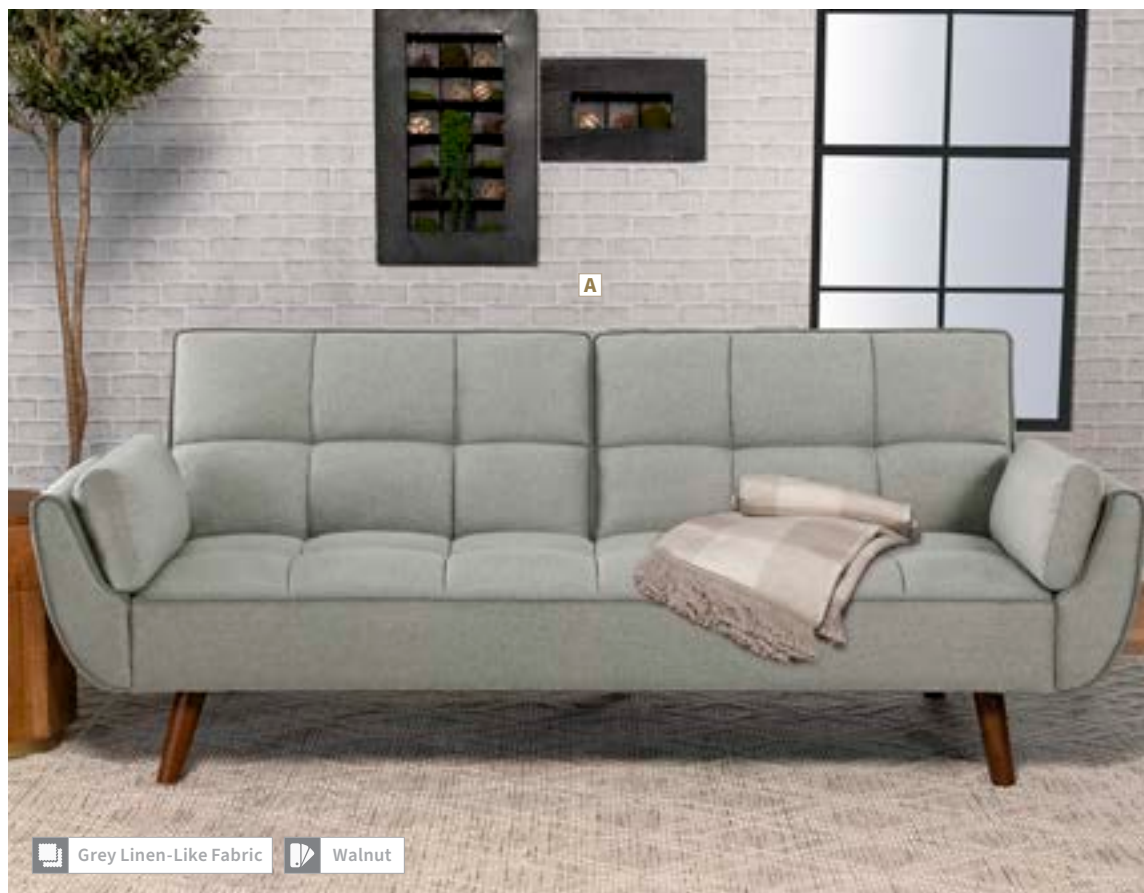

Grey Linen-Like Fabric Walnut