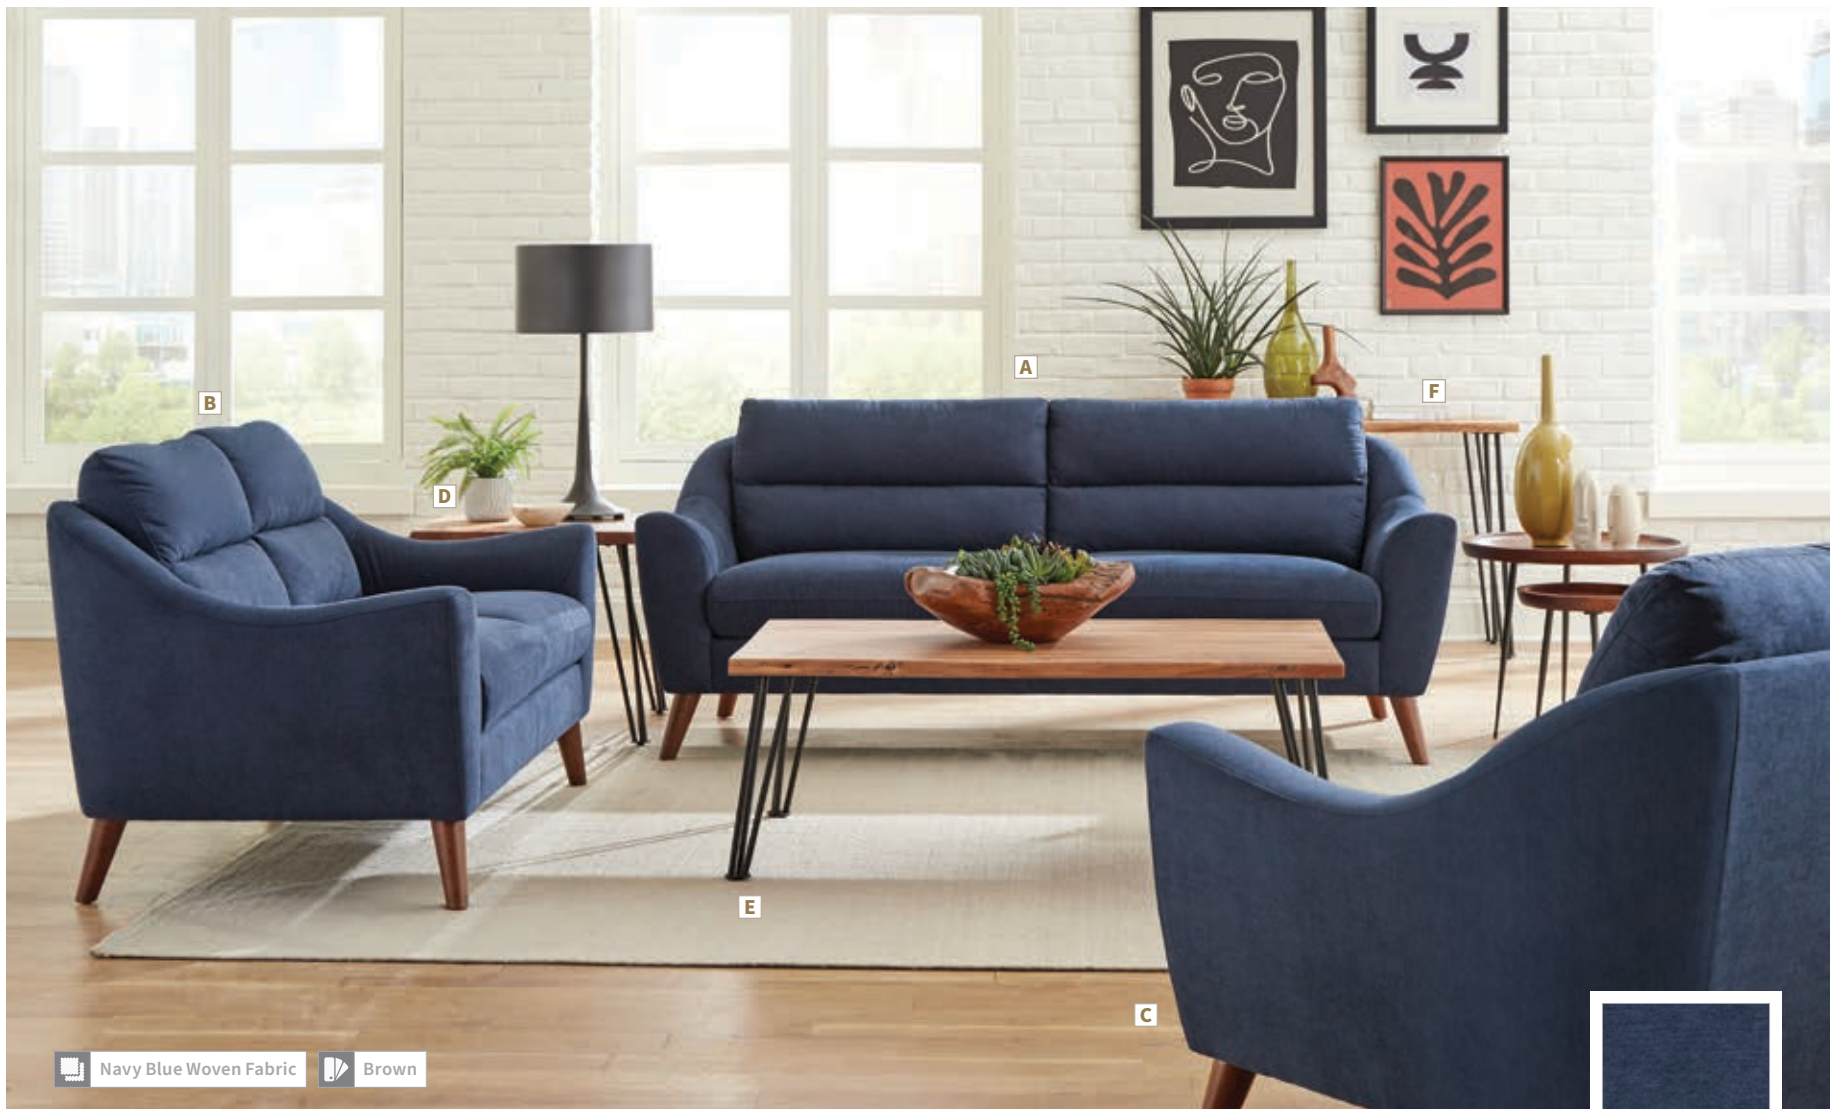

G NEW End Table 703607
18.00"dia x 20.00"h

H NEW Coffee Table 703608
30.00"dia x 18.00"h

Fabric

 Sage Herringbone Fabric  Black

Navy Blue Woven Fabric | Brown

FEATURES: Cushions: Attached Seat & Back / Pocket Coil Springs / Sinuous Spring Deck / Fully Encased Solid Wood Frame / Assembly: KD Legs
MATERIALS: Larch wood, rubberwood, plywood, polyester fiber, foam, and fabric