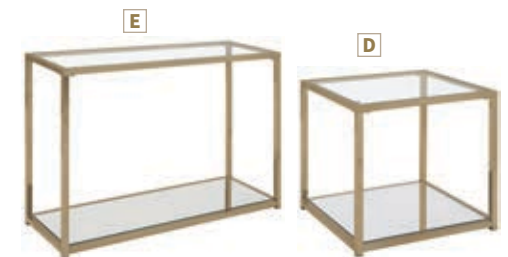

MATERIALS:

Tempered glass, mirror, and metal