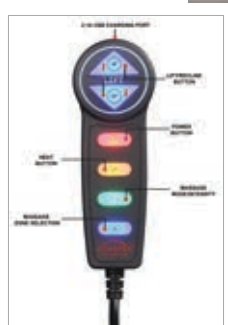

HOWIE

Sleek Power Lift Recliners

Indulge in unmatched comfort and convenience with our power lift recliners. Upholstered in durable chenille, they boast well-padded cushions and sleek tufting for a modern touch. Experience the integrated heat and massage function, managed by the wired remote with a USB port. Complete with storage pockets and cool gel memory foam, these recliners ensure supreme comfort and functionality.

A Power Lift Recliner 609402P

27.00"w x 35.50"d x 41.50"h
Seat 20.00"d x 19.50"h