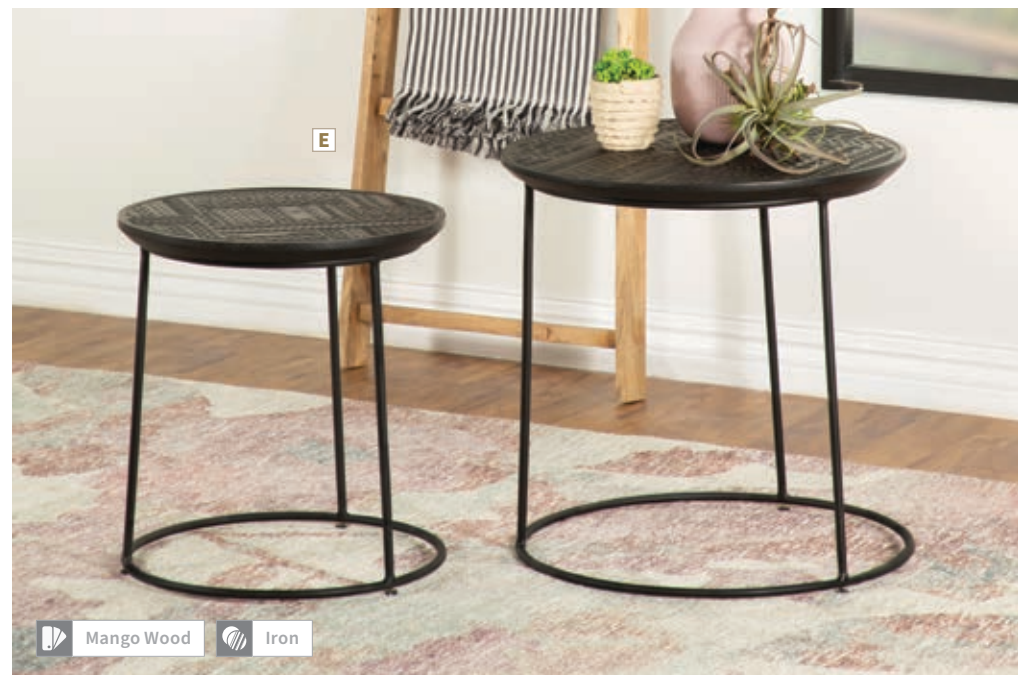

E Mango Wood Iron

MATERIALS: Mango wood and iron