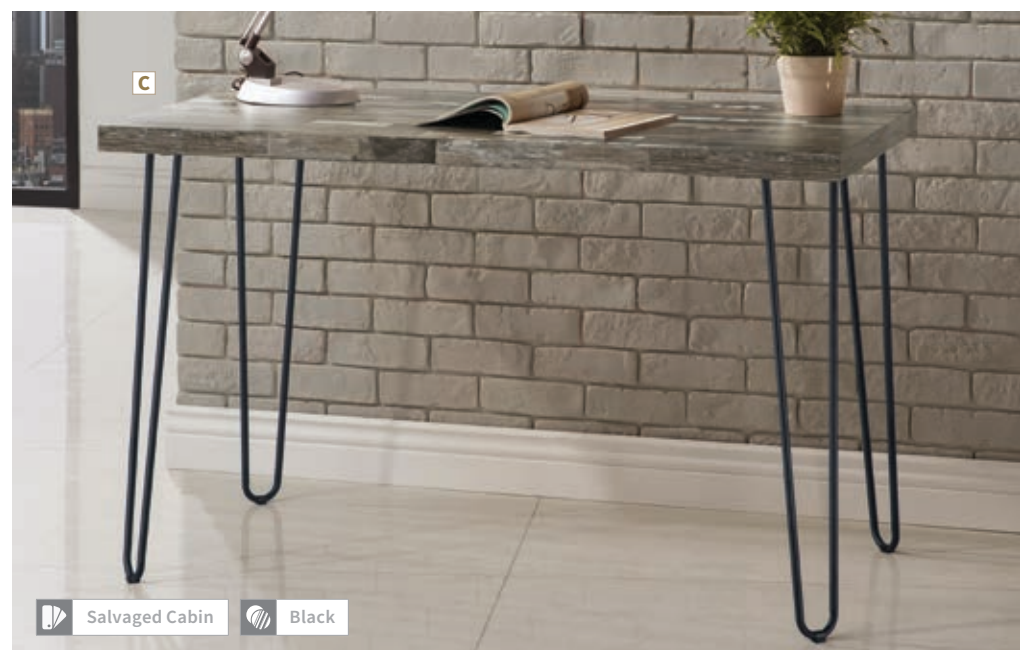

Salvaged Cabin Black