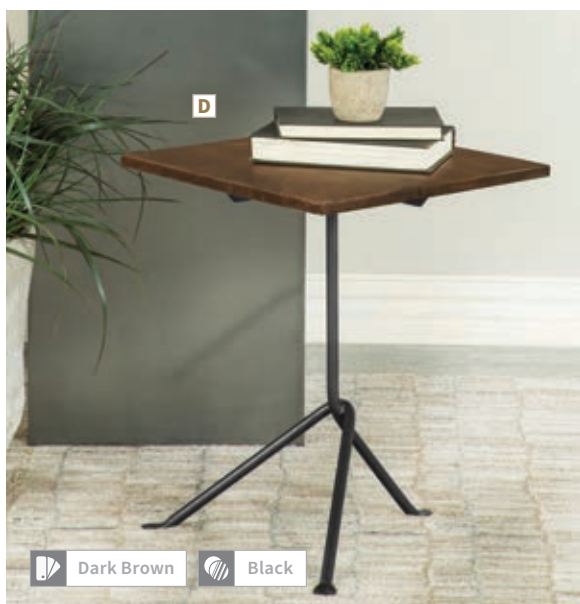

Dark Brown | Black

MATERIALS: Mango wood and iron

D Accent Table 931206
15.75"w x 15.75"d x 20.00"h