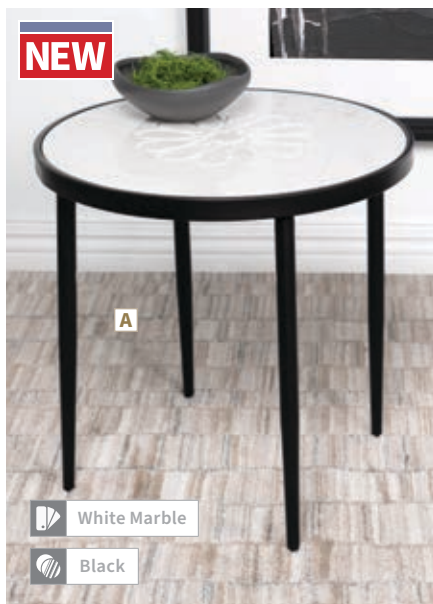

STYLISH ACCENT TABLES FROM INDIA

The Perfect Landing, Brimming with Versatility!

A NEW Side Table 930166
20.50"dia x 20.00"h

B NEW Side Table 930188
20.50"dia x 20.00"h

C Accent Table 935878
16.25"dia x 21.50"h

White Marble
Black

MATERIALS: Iron, MDF, and marble