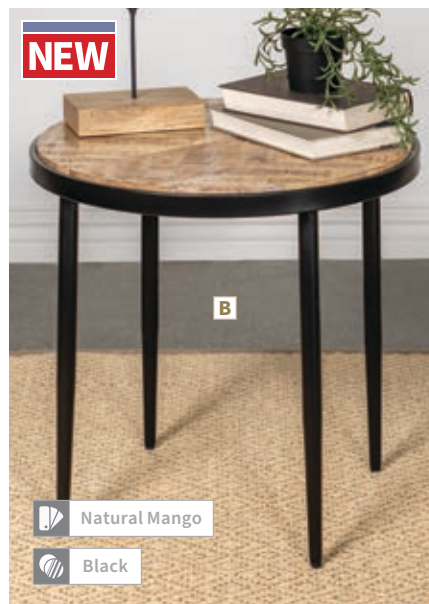

White Marble  
Black

**MATERIALS:** Iron, MDF, and marble

Natural Mango  
Black

**MATERIALS:** Mango wood, MDF, and iron

Black / White  
Gold

**MATERIALS:** MDF, bone inlay, and iron

**NEW**

**D NEW 2 pc Nesting Tables 930193**  
(L) 22.00"dia x 20.00"h  
(S) 18.00"dia x 16.00"h