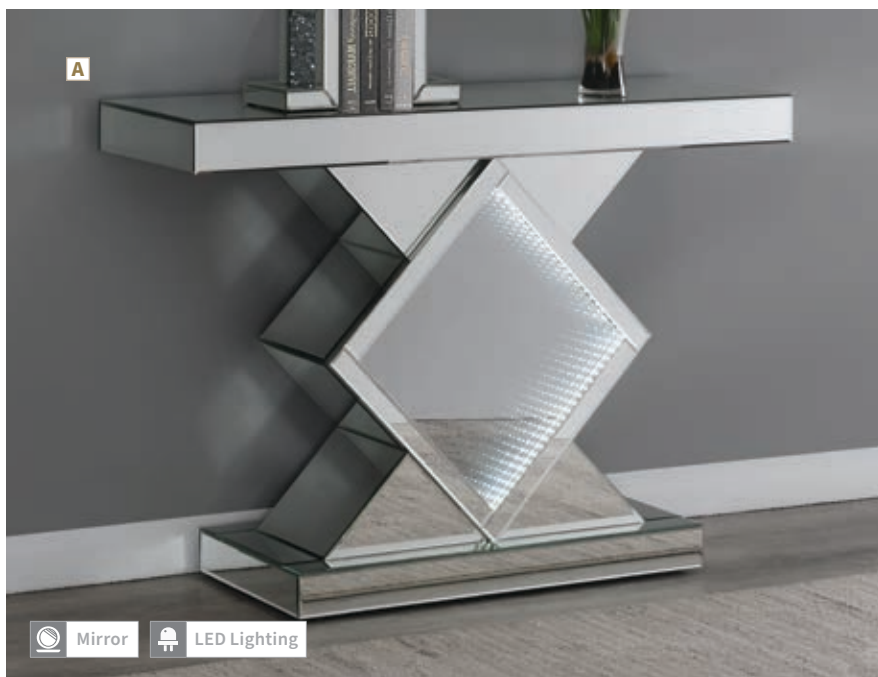

GLAMOROUS + MODERN CONSOLE TABLES

These Awe-Inspiring Masterpieces are Ready to Illuminate your Space, Casting a Radiant Glow

A Console Table 953333
47.25"w x 14.25"d x 33.00"h

MATERIALS: Mirror, glass, and MDF