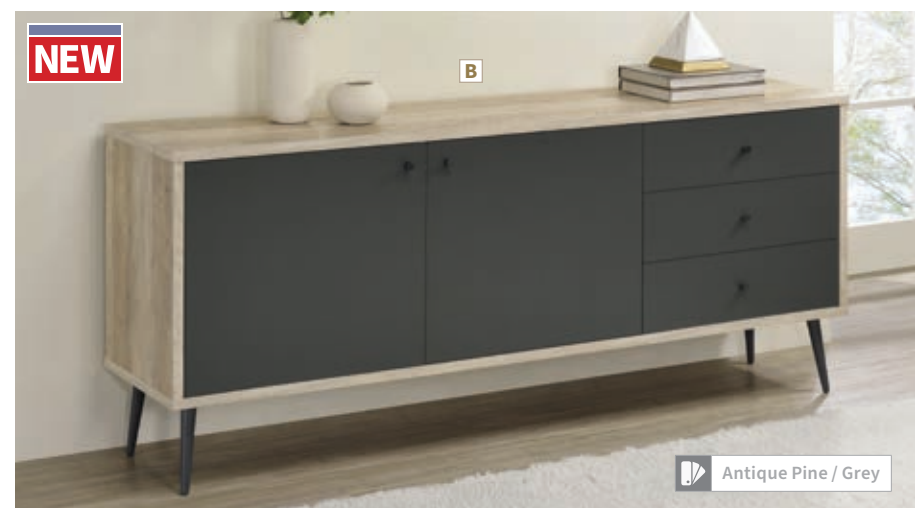

A

**A NEW Bookcase 801923**  
31.50"w x 15.50"d x 70.00"h

**B NEW Accent Cabinet 950352**  
70.75"w x 15.50"d x 30.25"h

B

**NEW**

B

Antique Pine / Grey

**FEATURES:** Grey Hardware Finish / 2-Adjustable Shelves / 3-Drawers / Euro Drawer Glides / Assembly Required