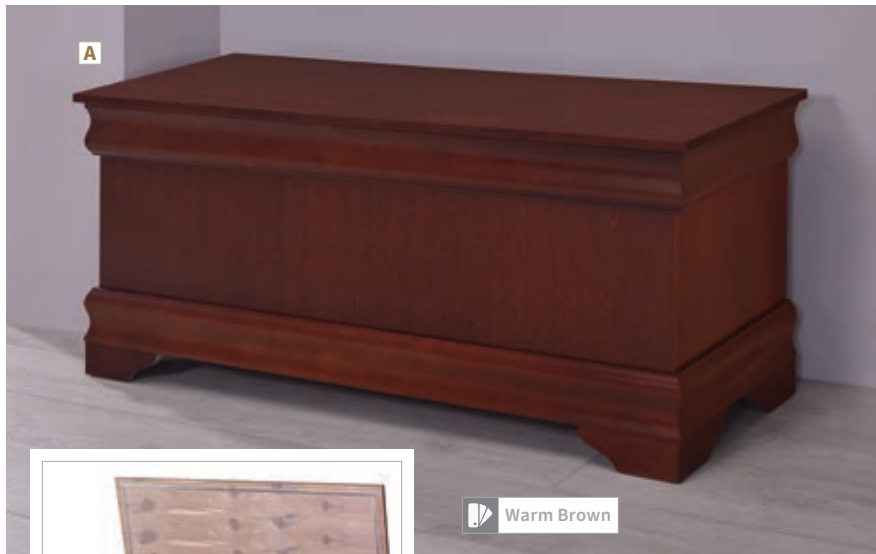

# DURABLE CEDAR CHESTS

Functional Storage Along with  
Added Protection and Preservation for your Belongings

Warm Brown

**A Cedar Chest 900022**  
47.00"w x 17.00"d x 20.00"h

Warm Brown

**B Cedar Chest 4694**  
40.00"w x 16.00"d x 18.50"h