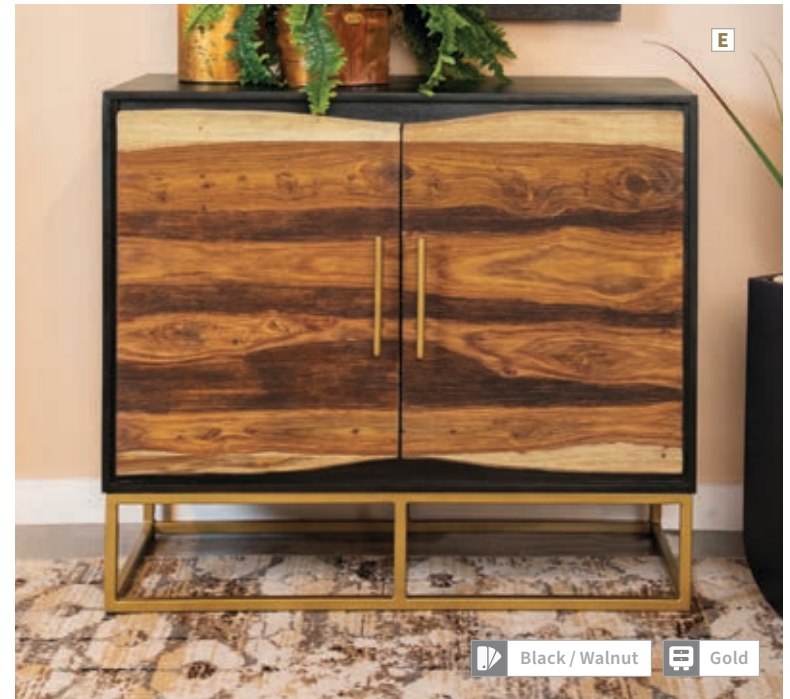

Black / Walnut Gold

Black / Walnut Gold

MATERIALS: Acacia, sheesham wood, MDF, and metal

Captivating handcrafted wood accent cabinets from India. Hand-painted cabinet door fronts are complemented by sleek gold pulls. Ample storage behind cabinet doors, blending style and functionality. The gold geometric base adds a stunning finish, perfect for eclectic living spaces.

D Accent Cabinet 953466
57.00" w x 18.00" d x 35.00" h

FEATURES: 2-Adjustable Shelves and 2-Drawers / Wood Drawer Glides / Double Roller Catchers / Assembly: Fully Set Up

E Accent Cabinet 953447
40.00" w x 18.00" d x 35.50" h

FEATURES: 1-Adjustable Shelves / Double Roller Catchers / Assembly: Fully Set Up