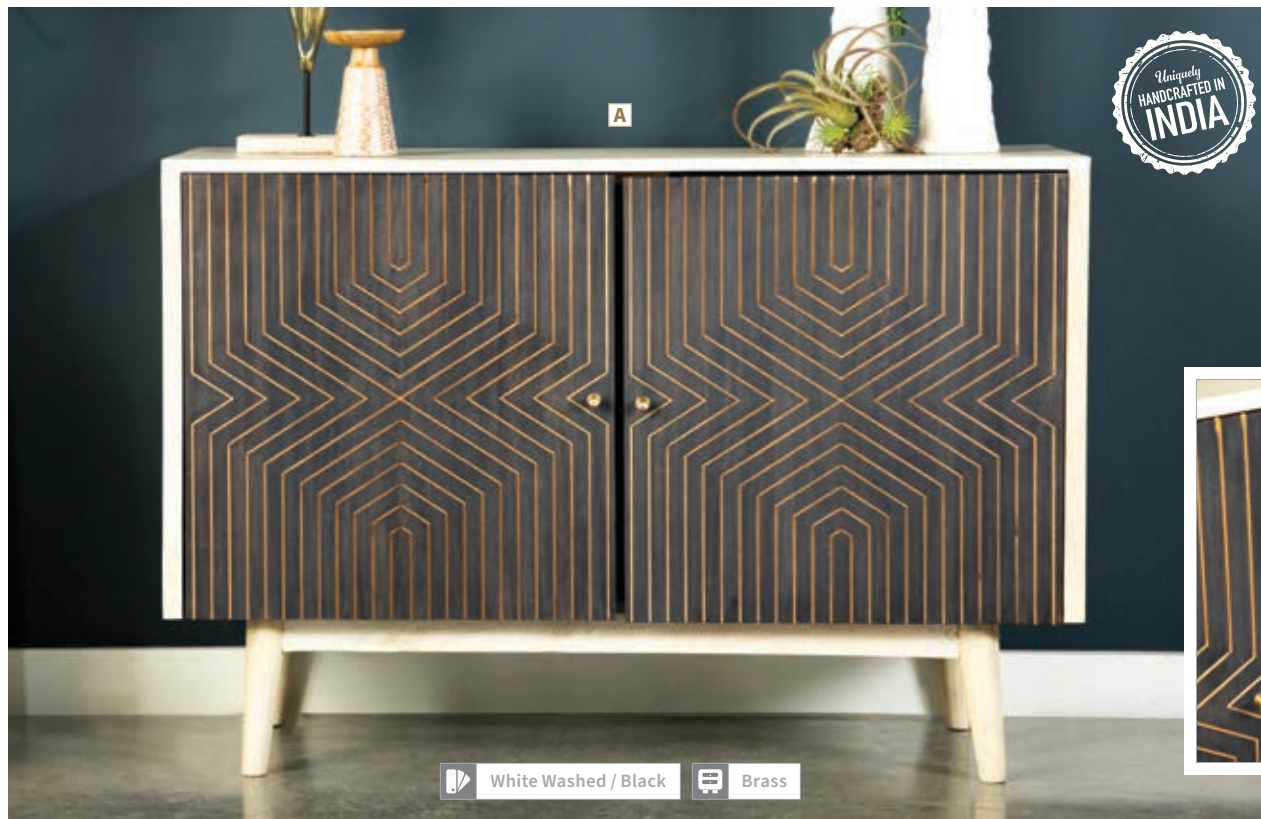

The black finish serves as a backdrop to the eye-catching gold geometric pattern, forming a captivating diamond design on each cabinet door.

A **Accent Cabinet** 953430
43.00"w x 16.00"d x 30.00"h