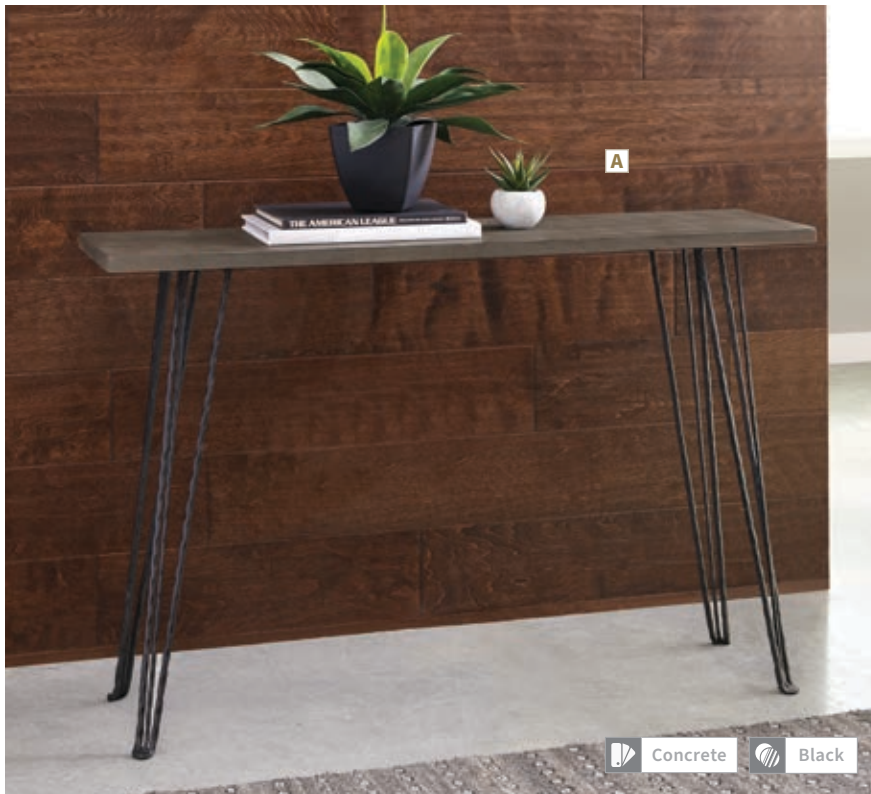

A Console Table 930050
47.00"w x 13.00"d x 31.50"h

MATERIALS: Plywood and iron

Concrete Black