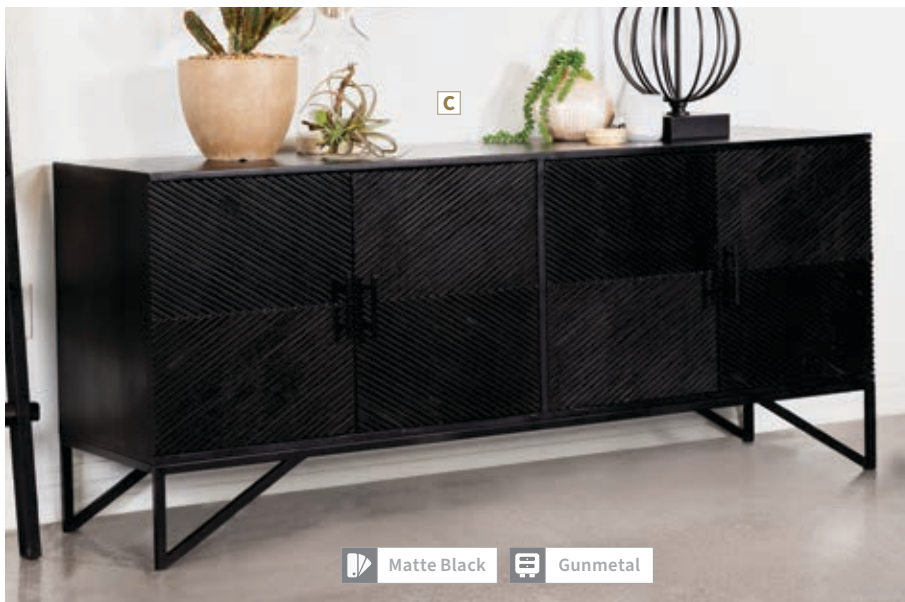

C Accent Cabinet 959631
71.00"w x 18.00"d x 30.00"h

D Accent Cabinet 959630
56.00"w x 18.00"d x 30.00"h