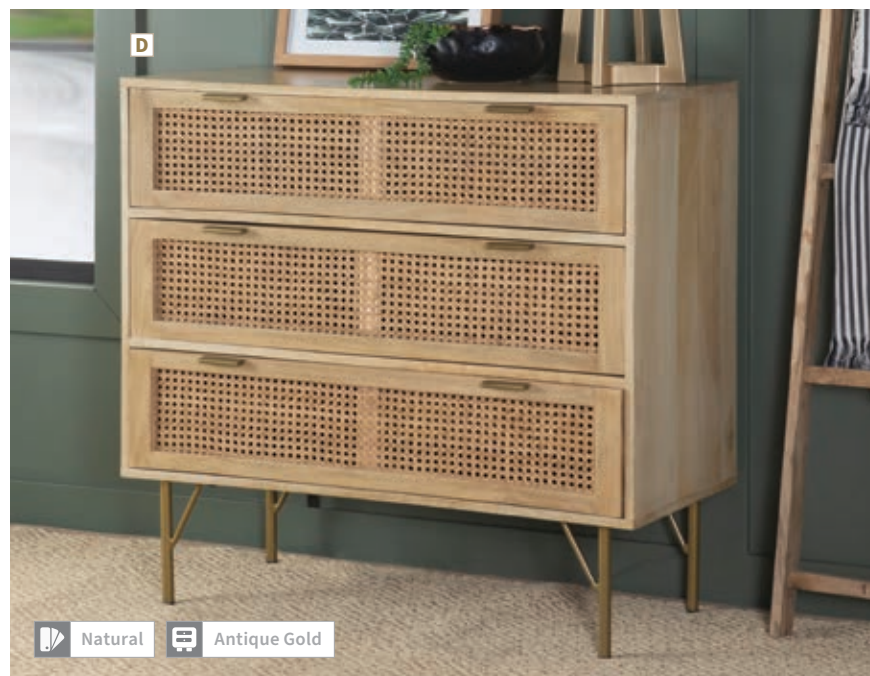

D Natural Antique Gold

D Accent Cabinets 959579
36.00"w x 16.00"d x 33.50"h

FEATURES: 3-Drawers / Metal Extension Drawer Glides / Assembly: KD Legs