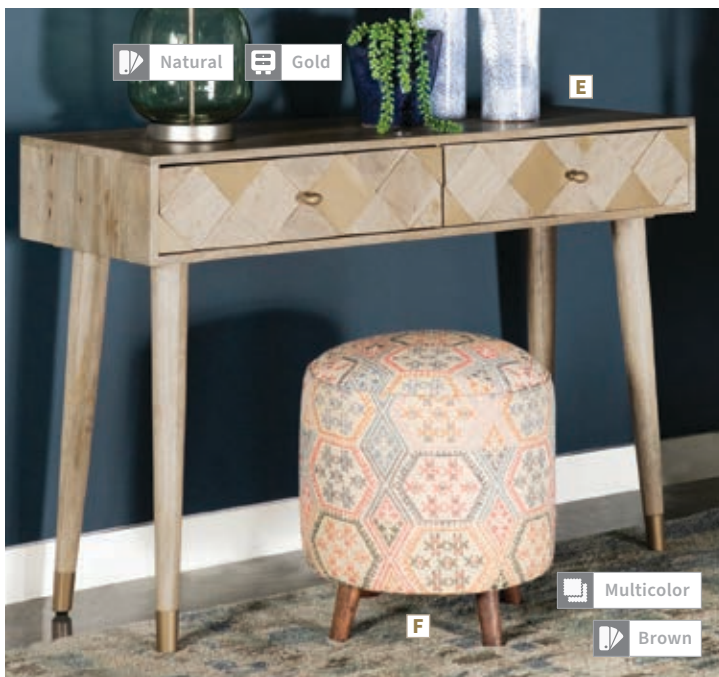

Natural Gold

Multicolor
Brown

FEATURES: 2-Drawers / Full Extension Drawer Glides / Assembly: KD Legs
MATERIALS: Mango wood and MDF