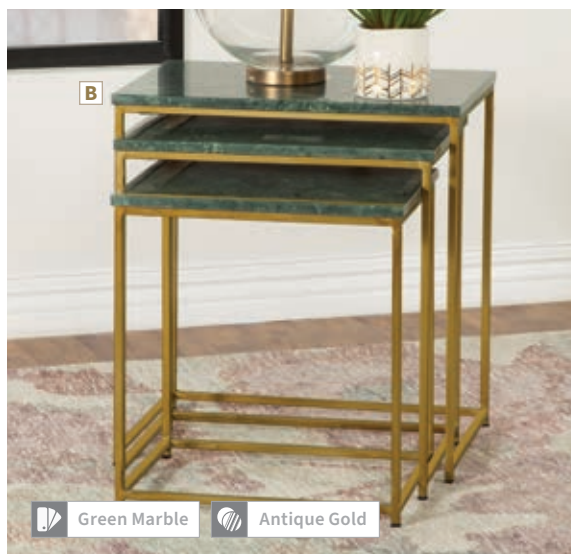

# NESTING+ ACCENT TABLES FROM INDIA

These Accents Lends Itself to a Variety of Color Palettes

White Marble | Antique Black

**MATERIALS:** Marble, MDF, and iron

**A 3 pc Nesting Tables 936016**  
 (L) 20.00"w x 14.00"d x 22.00"h  
 (M) 18.25"w x 13.25"d x 19.75"h  
 (S) 16.25"w x 12.25"d x 17.50"h