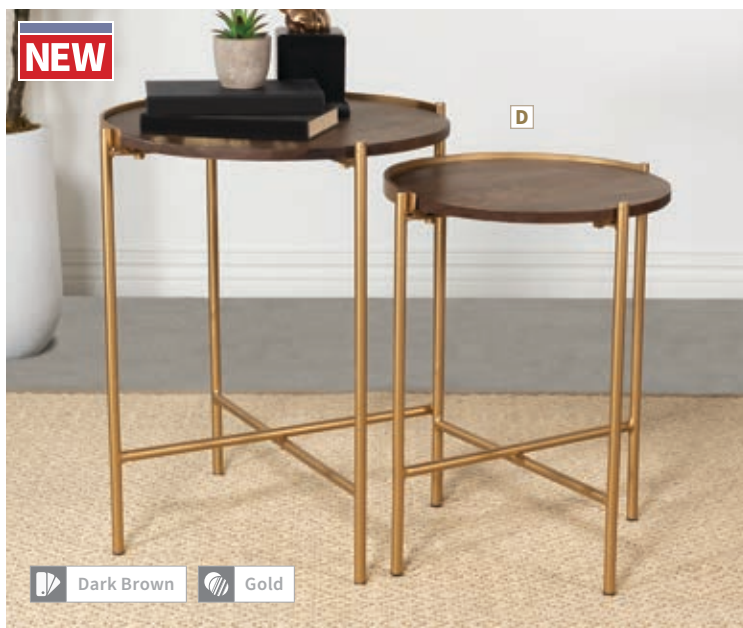

E Mango Wood Iron

D Dark Brown Gold

MATERIALS: Mango wood and iron