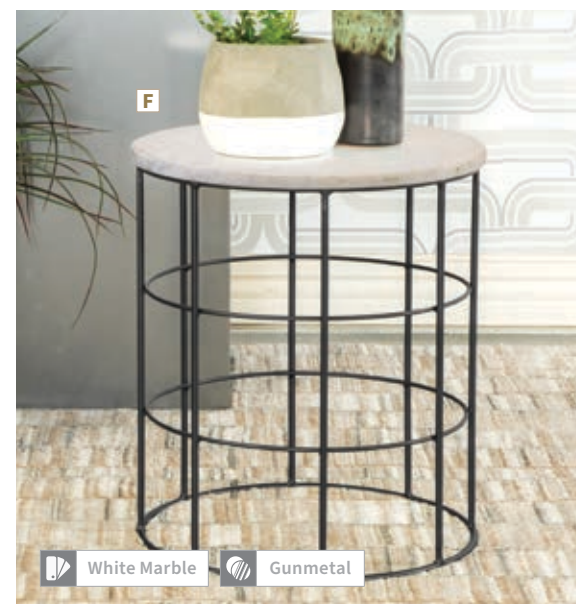

White Marble | Gunmetal

MATERIALS: Marble and iron

F Accent Table 931209
16.25"dia x 18.25"h