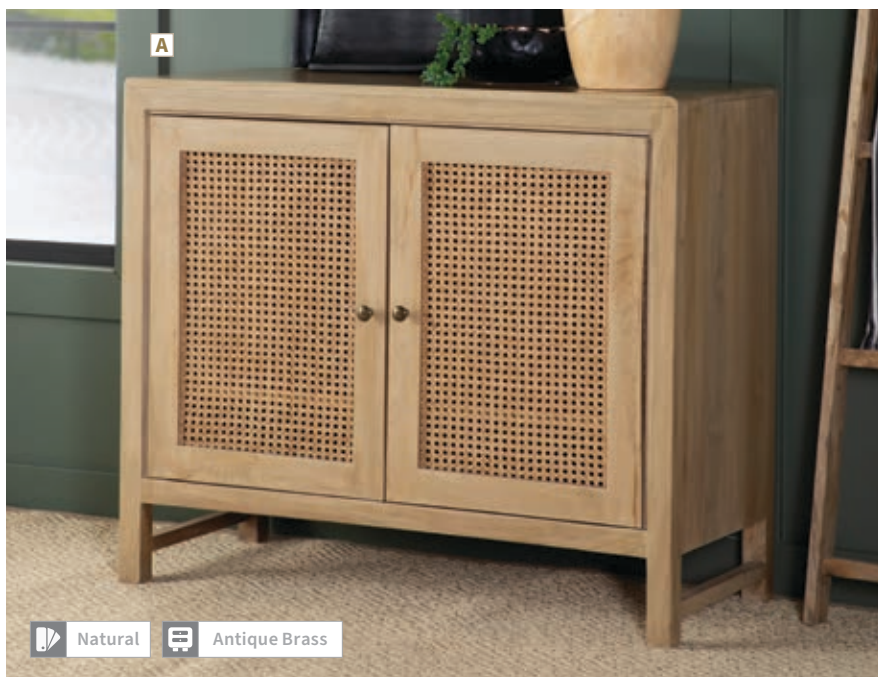

B Natural Antique Brass

NATURAL MANGO WOOD ACCENT CABINETS

Embrace a Global-Inspired Vibe

A Natural Antique Brass

A Accent Cabinets 953555
38.00"w x 16.00"d x 32.00"h

FEATURES: 1-Adjustable Shelf / Magnetic Catches / Assembly: Fully Set Up