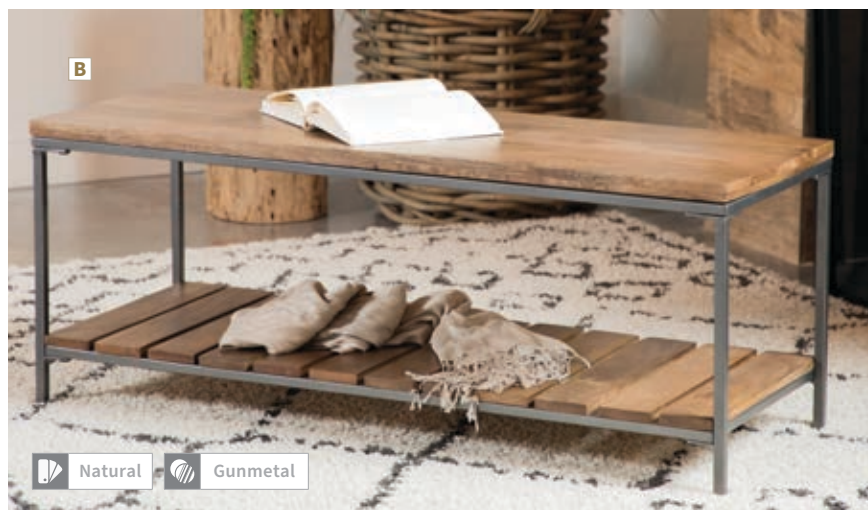

Natural Gunmetal

MATERIALS: Mango wood and iron