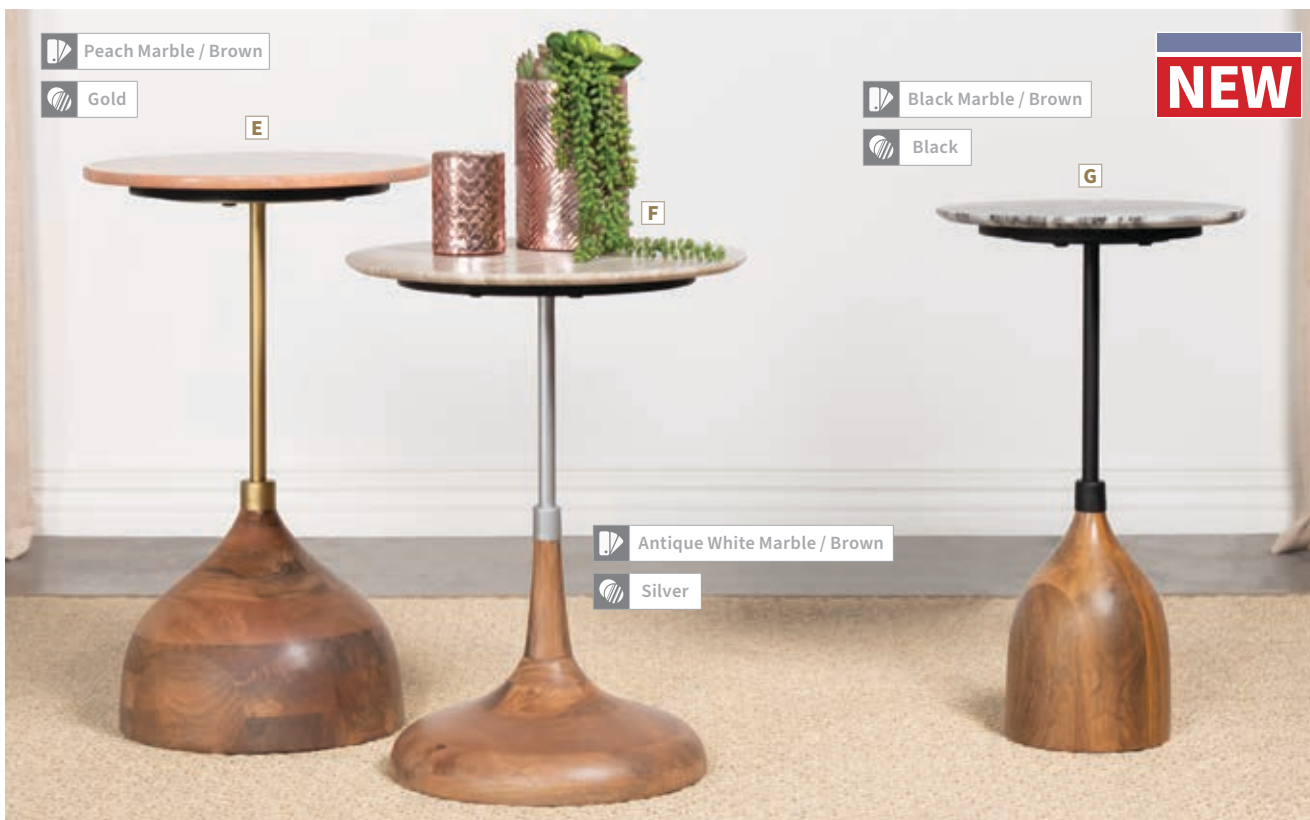

**MATERIALS:** Iron and marble

**MATERIALS:** Iron, MDF, and marble

**MATERIALS:** Acacia and iron

**MATERIALS:** Mango wood, MDF, and marble

**MATERIALS:** Mango wood, MDF, iron, and marble

- A NEW Accent Table** 936094  
12.00"dia x 23.25"h
- B NEW Accent Table** 936191  
10.00"dia x 24.00"h
- C NEW Accent Table** 936181  
12.00"dia x 22.00"h
- D NEW Side Table** 930190  
10.50"dia x 22.00"h
- E NEW Side Table** 930249  
16.00"dia x 26.50"h
- F NEW Side Table** 930252  
17.50"dia x 23.50"h
- G NEW Side Table** 930253  
14.00"dia x 24.50"h