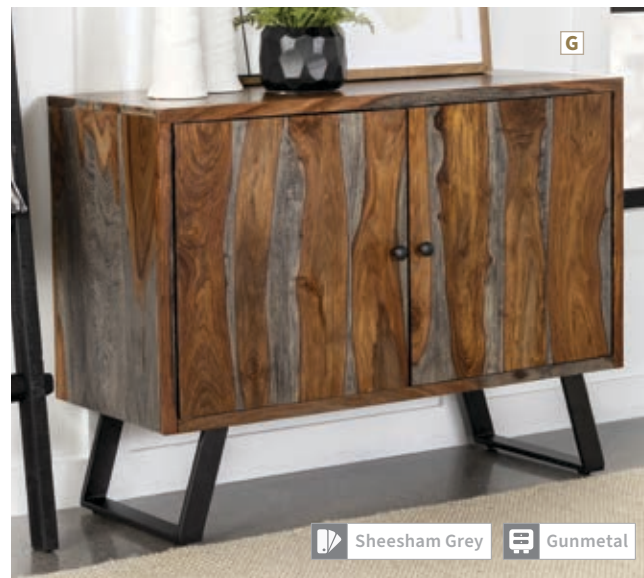

Sheesham Grey Gunmetal

Sheesham Grey Gunmetal

Bohemian-inspired sheesham grey cabinet with natural wood grain and knot details. Sleek gunmetal flared sled legs and metal knobs for an industrial touch.

F Accent Cabinet 959615
40.00" w x 16.00" d x 30.00" h

FEATURES: 1-Adjustable Shelf / Double Roller Catchers / Assembly: KD Legs

MATERIALS: Sheesham wood, plywood, MDF and metal

G Accent Cabinet 969517
40.00" w x 16.00" d x 30.00" h

FEATURES: 1-Adjustable Shelf / Double Roller Catchers / Assembly: KD Legs

MATERIALS: Sheesham wood, plywood, and metal