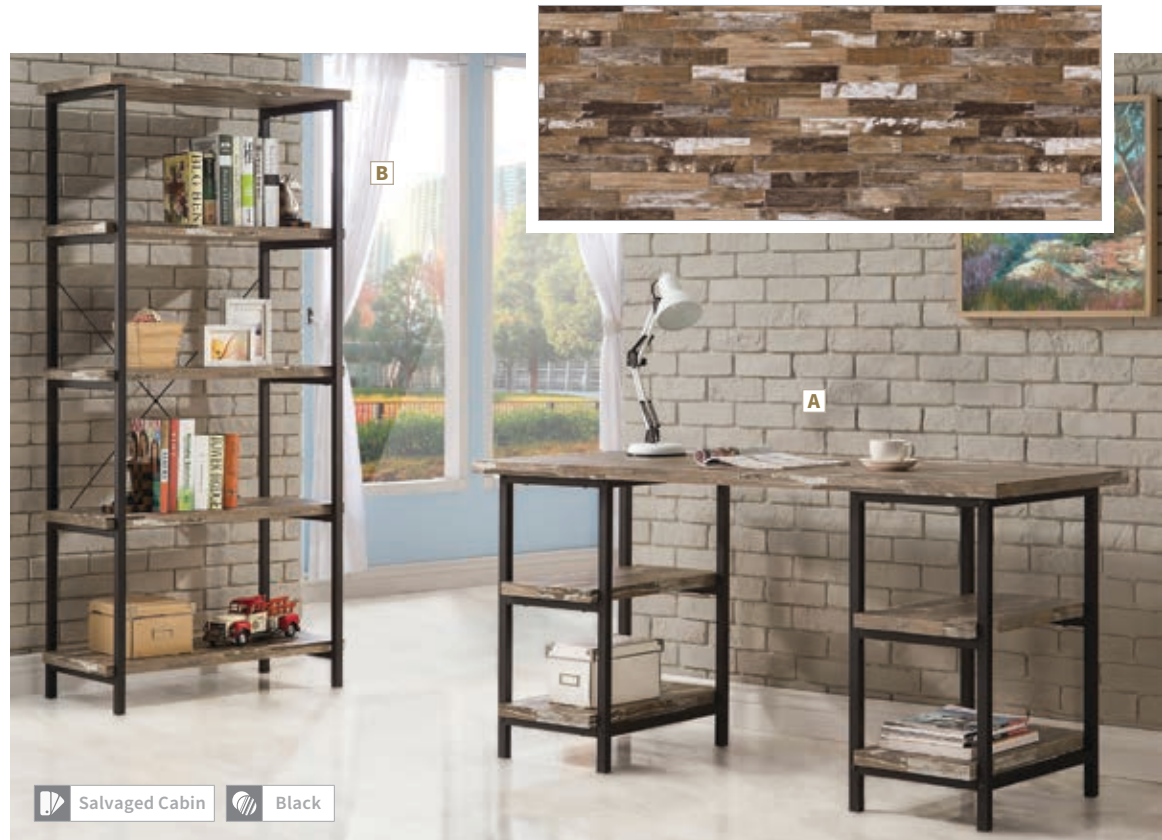

SKELTON COLLECTION

Combine functionality and style with this contemporary writing desk and matching bookcase. The desk features a minimalist design with four convenient open shelves, while the matching bookcase offers four tiers of open shelving. Crafted with a blend of salvaged cabin finished wood and sleek black metal legs, this collection effortlessly blends rustic and industrial elements.

1. **A Writing Desk 801551**
   59.00"w x 23.50"d x 30.00"h – UDC 28.75"
2. **B Bookcase 801552**
   31.50"w x 17.25"d x 70.75"h

FEATURES: Four Open Storage Shelves
MATERIALS: MDF, particle board, steel, and engineered laminate