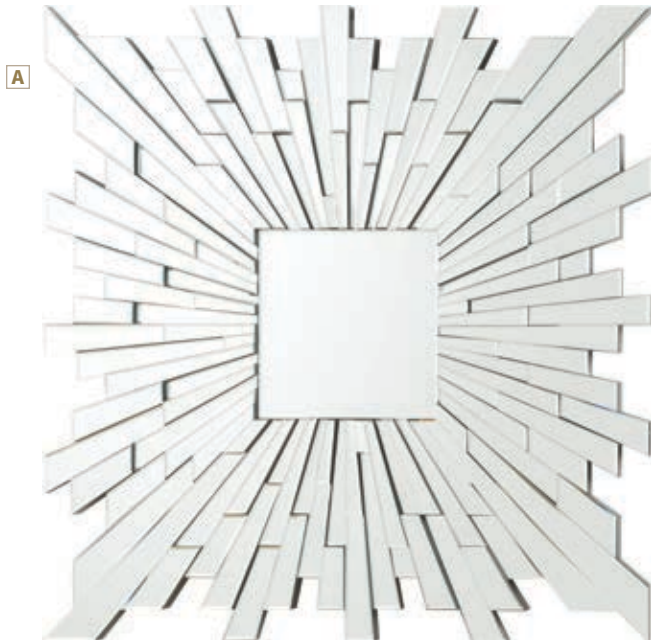

Mirror

**D** Wall Mirror 962937  
39.00" dia x 2.00" d

Mirror / Antique Silver / Champagne

HOME DÉCOR

**A Wall Mirror 902354**  
30.00"w x 1.00"d x 36.00"h

A

Mirror / Gold

**B Wall Mirror 961495**  
30.00"w x 1.50"d x 35.25"h

# STATEMENT WALL MIRRORS

A Bold Aesthetic That Captivates with a Visually Stunning Presence

**A** Wall Mirror 901785  
39.50"w x 1.00"d x 39.50"h

Mirror

**B** Wall Mirror 901806  
31.50"w x 1.50"d x 31.50"h