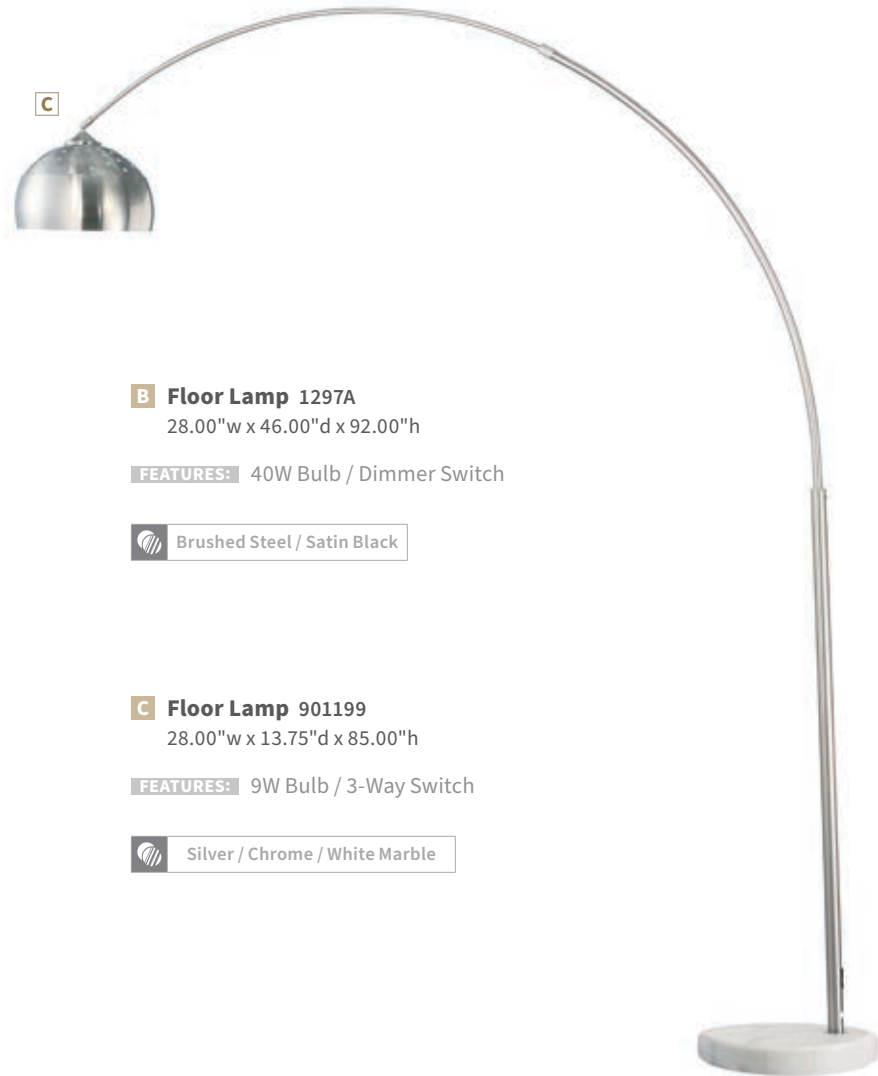

B Floor Lamp 1297A
28.00"w x 46.00"d x 92.00"h

FEATURES: 40W Bulb / Dimmer Switch

Brushed Steel / Satin Black

C Floor Lamp 901199
28.00"w x 13.75"d x 85.00"h