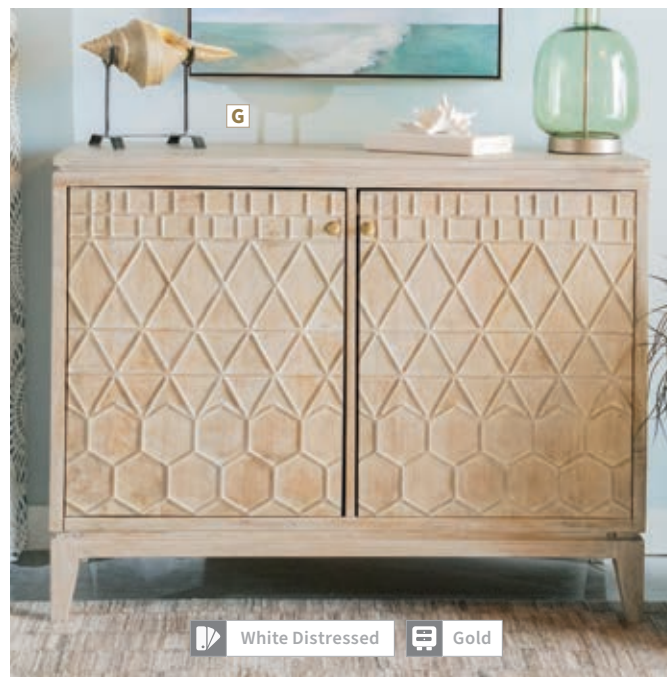

White Distressed Gold

**FEATURES:** 2 Adjustable Shelves / Assembly: Fully Set Up  
**MATERIALS:** Acacia and plywood