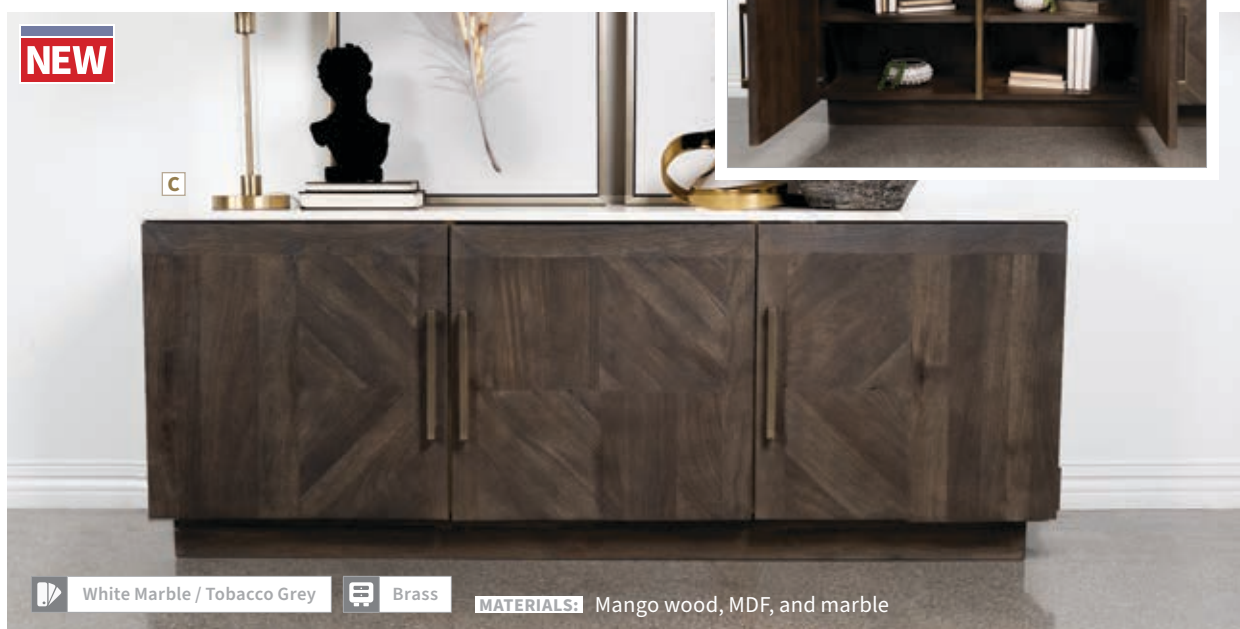

ACCENT CABINETS FROM INDIA

Eye-Catching Designs & Stunning Craftsmanship

Prepare to be impressed by these stunning bar and accent cabinets. Finished in a captivating combination of walnut and matte black, they exude timeless elegance. The geometric linear grooves add a delightful visual appeal, while silver-accented legs and custom pulls enhance their allure. With secure magnetic catches, these cabinets offer the perfect storage solutions for your bar essentials and decorative items.

A NEW Bar Cabinet 950318
36.00"w x 18.00"d x 63.50"h

FEATURES: 17-Wine Bottle Storage / Stemware Rack / 2-Fixed Shelves / Magnetic Catches / Assembly: KD Base

B NEW Accent Cabinet 950331
66.00"w x 17.00"d x 33.50"h

FEATURES: 2-Fixed Shelves / Magnetic Catches / Assembly: KD Base

Blending modern style with rustic design, this accent cabinet showcases a clean-lined silhouette and a natural wood grain finish, adding a touch of classic character. Constructed with solid mango wood, it offers versatility for storing dinnerware, personal items, or personalized décor. The tobacco grey finish on the base and white natural marble table top complete its exquisite look.

C NEW Server 190655
72.00"w x 18.00"d x 28.50"h

FEATURES: 3-Fixed Shelves / Magnetic Catches / Assembly: Fully Set Up