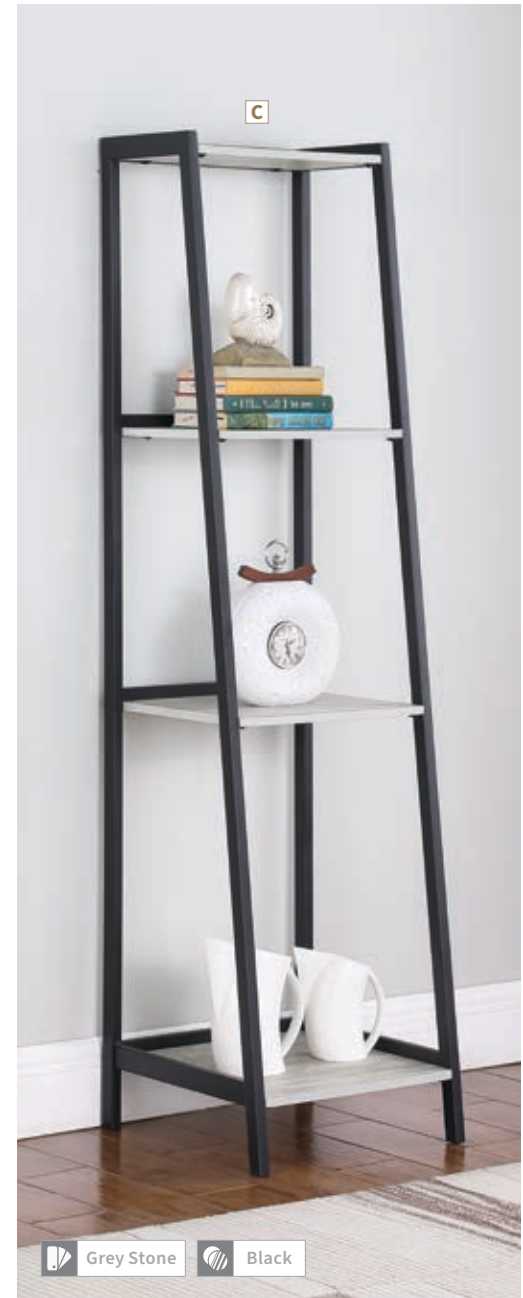

Grey Stone Black

C Ladder Bookcase 805802
17.25"w x 18.00"d x 68.75"h

MATERIALS: Steel, MDF, particle board, and engineered laminate

Matching Ladder Desk on Page 247