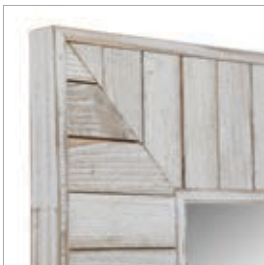

# RUSTIC MIRRORS

WOOD FRAMED

A

B

C

**A Floor Mirror 963488**  
34.00"w x 1.25"d x 68.00"h

Mirror / White

**B Floor Mirror 902767**  
47.00"w x 2.00"d x 83.00"h