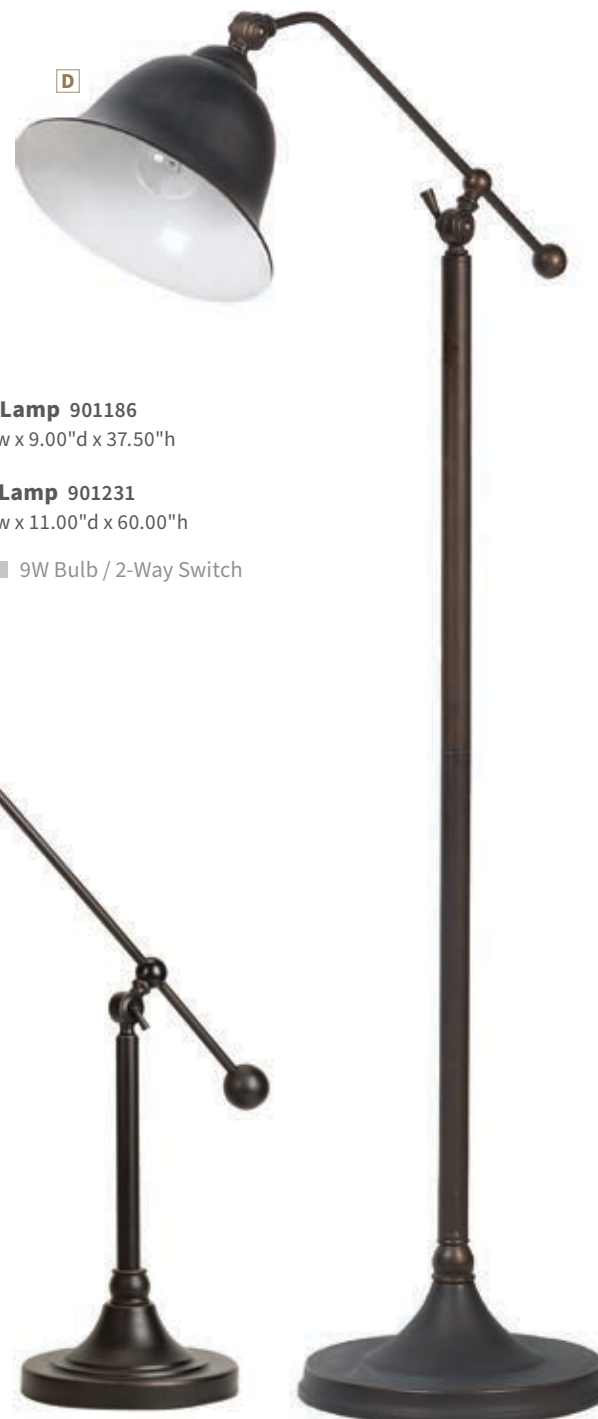

Dark Bronze