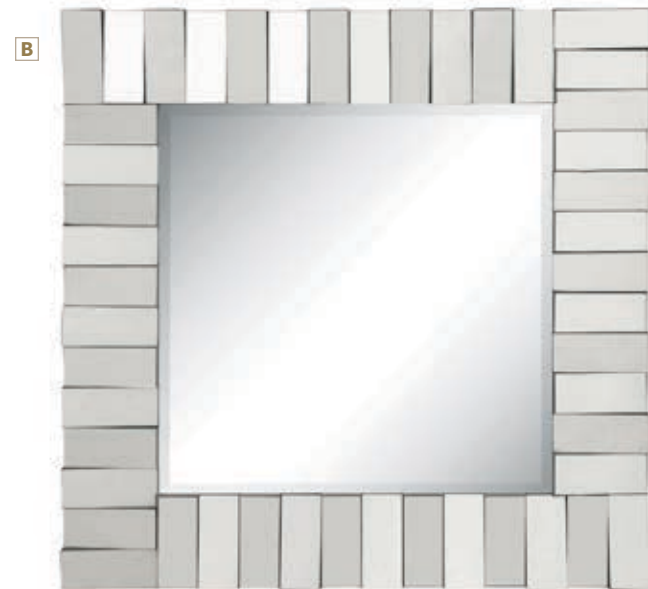

# STATEMENT WALL MIRRORS

A Bold Aesthetic That Captivates with a Visually Stunning Presence

**A** Wall Mirror 901785  
39.50"w x 1.00"d x 39.50"h

Mirror

**B** Wall Mirror 901806  
31.50"w x 1.50"d x 31.50"h