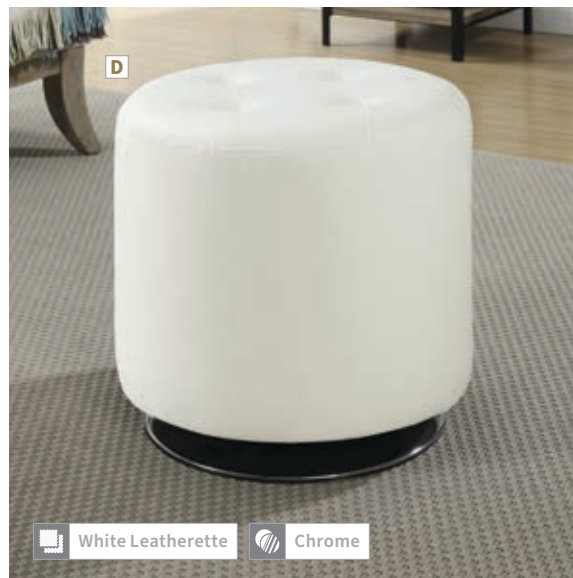

Grey Leatherette | Chrome

White Leatherette | Chrome

D Ottoman 500554
17.75"dia x 17.50"h