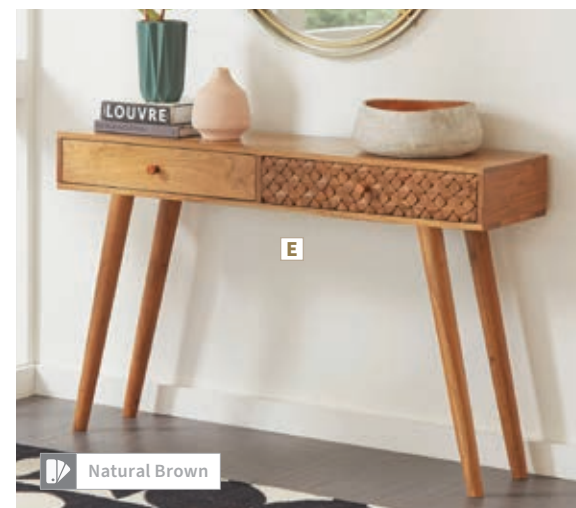

Natural Brown

FEATURES: 2-Drawers / Wood Drawer Glides / Assembly: KD Legs
MATERIALS: Solid acacia wood