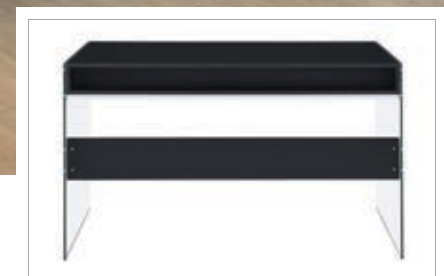

DOBREV COLLECTION

Elevate your modern workspace with this stylish and contemporary writing desk. Its sturdy frame is crafted with thick, clear tempered glass side panels and silver-finished knobs that blend elegantly with any décor. The desk offers two storage drawers and an open center compartment to fulfill your storage needs. Constructed with MDF, particle board, glass, and engineered laminate materials.

A Writing Desk 800818
48.00"w x 23.50"d x 29.50"h – UDC 29.00"

B Writing Desk 800829
48.00"w x 23.50"d x 29.50"h – UDC 24.50"

C Writing Desk 800830
48.00"w x 23.50"d x 29.50"h – UDC 24.50"

FEATURES: Silver Hardware Finish / Full Extension Drawer Glides / Two Drawers and an Open Storage Compartment

MATERIALS: MDF, particle board, tempered glass, and engineered laminate