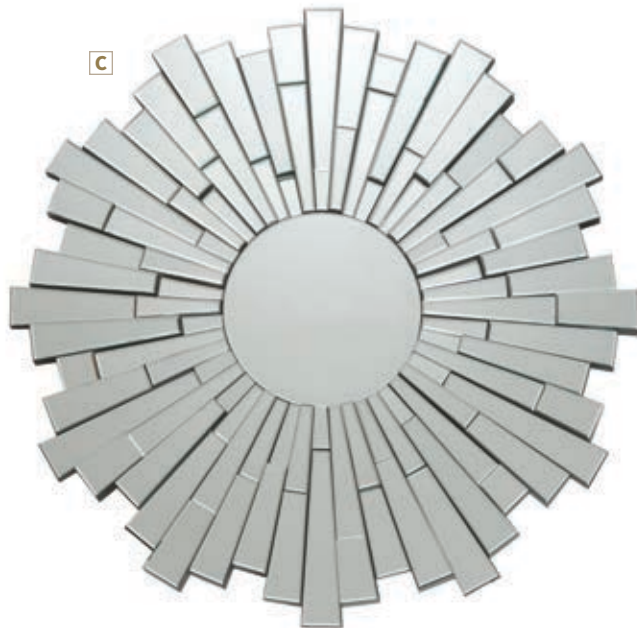

# TRENDY ROUND WALL MIRRORS

Add a Hint of Personality with These Decorative Silhouettes

**A** Wall Mirror 960077  
31.50" dia x 0.75" d

Grey / Mirror

**B** Wall Mirror 8637  
30.00" dia x 1.00" d

Mirror

**C** Wall Mirror 901784  
40.00" dia x 1.50" d