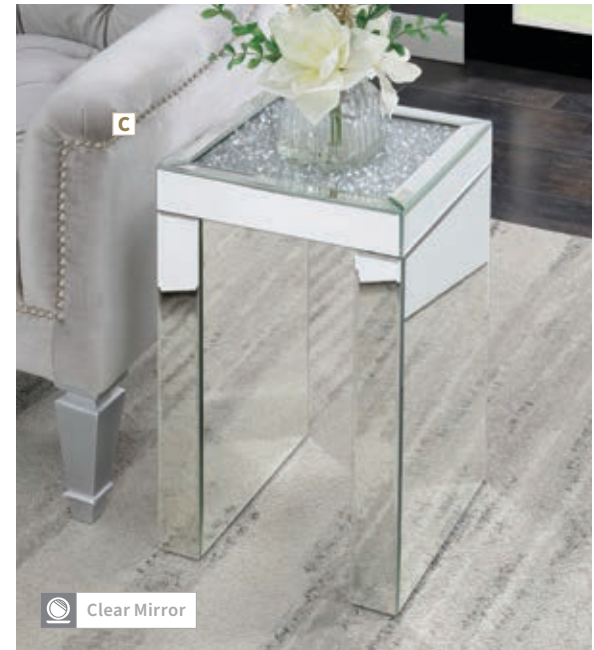

C Side Table 930207
12.00"w x 12.00"d x 19.75"h

MATERIALS: Glass, mirror, and MDF