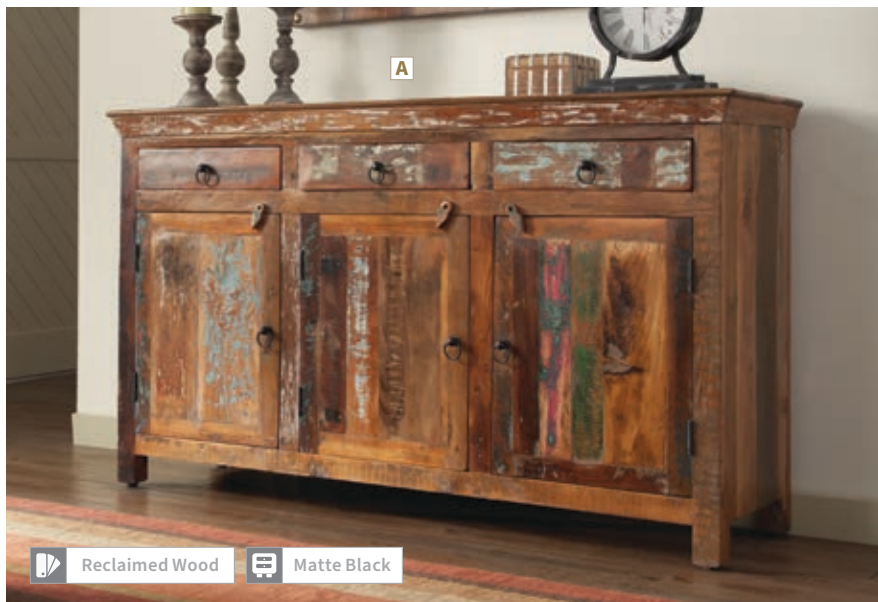

White Distressed Gold

**FEATURES:** 2 Adjustable Shelves / Assembly: Fully Set Up  
**MATERIALS:** Acacia and plywood

# ACCENT CABINETS FROM INDIA

Eye-Catching Designs & Stunning Craftsmanship

Indulge in the artistic splendor of these majestic handcrafted accent cabinets. Made from reclaimed wood, it combines acacia and teak for a charming mix of brown tones. With three drawers, shelving compartments, and unique metal pulls, it offers ample storage and rustic elegance.