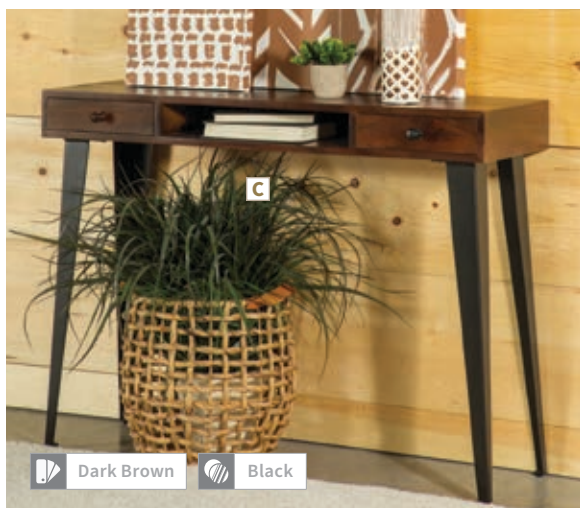

Natural Silver

Dark Brown Black

FEATURES: 2-Drawers / Wood Drawer Glides / Assembly: KD Legs
MATERIALS: Solid mango wood

C Console Table 953560
42.00"w x 12.00"d x 30.00"h