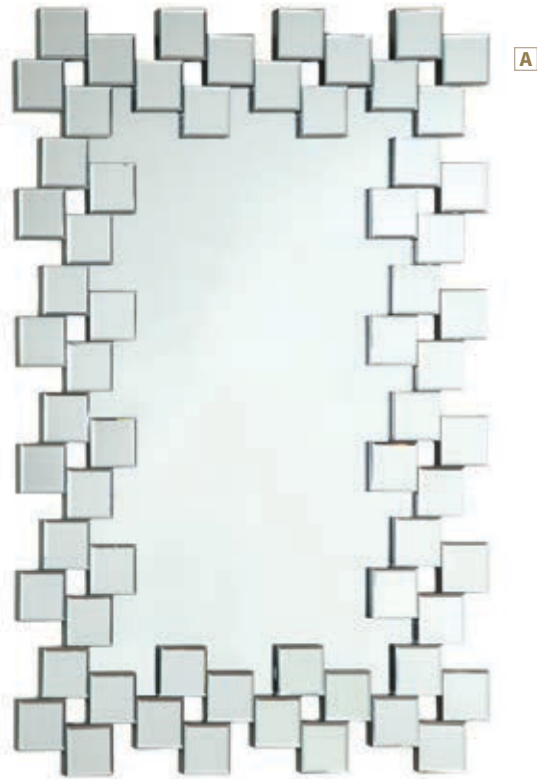

A

Mirror

B

Mirror

A Wall Mirror 901838
31.50"w x 1.00"d x 47.25"h

B Wall Mirror 901791
29.00"w x 0.75"d x 50.50"h

C

Mirror / Black

D

Mirror / Gold

C Wall Mirror 962913
23.75"w x 1.25"d x 52.00"h

D Wall Mirror 962948
29.50"w x 2.25"d x 43.25"h