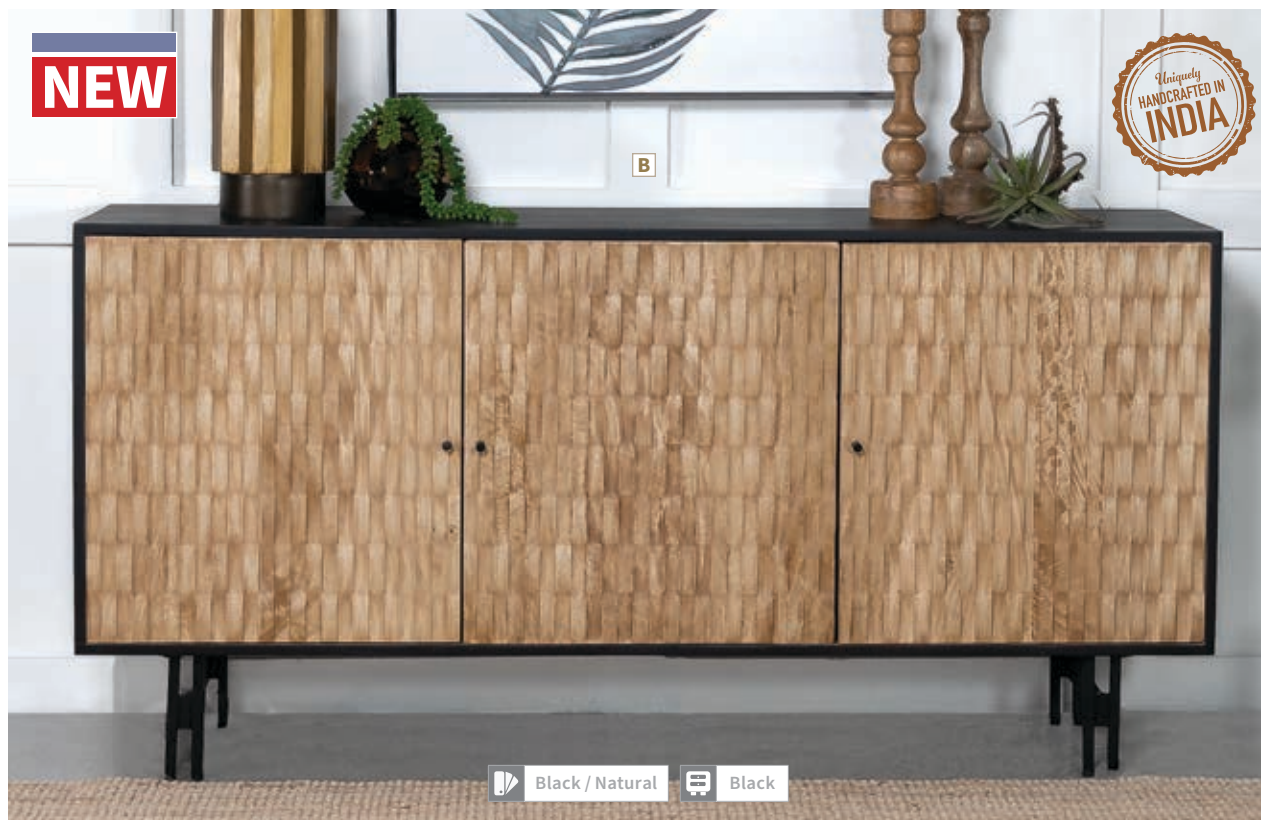

**A** **Accent Cabinet** 953430  
43.00"w x 16.00"d x 30.00"h

White Washed / Black Brass

**FEATURES:** 2-Adjustable Shelves / Assembly: KD Legs

**MATERIALS:** Mango wood and plywood

HOME DÉCOR

Impressively crafted from solid mango wood, this accent cabinet showcases a striking 3D tile pattern on the door front. The natural finish adds depth, while the black top and sides provide a contrasting touch.