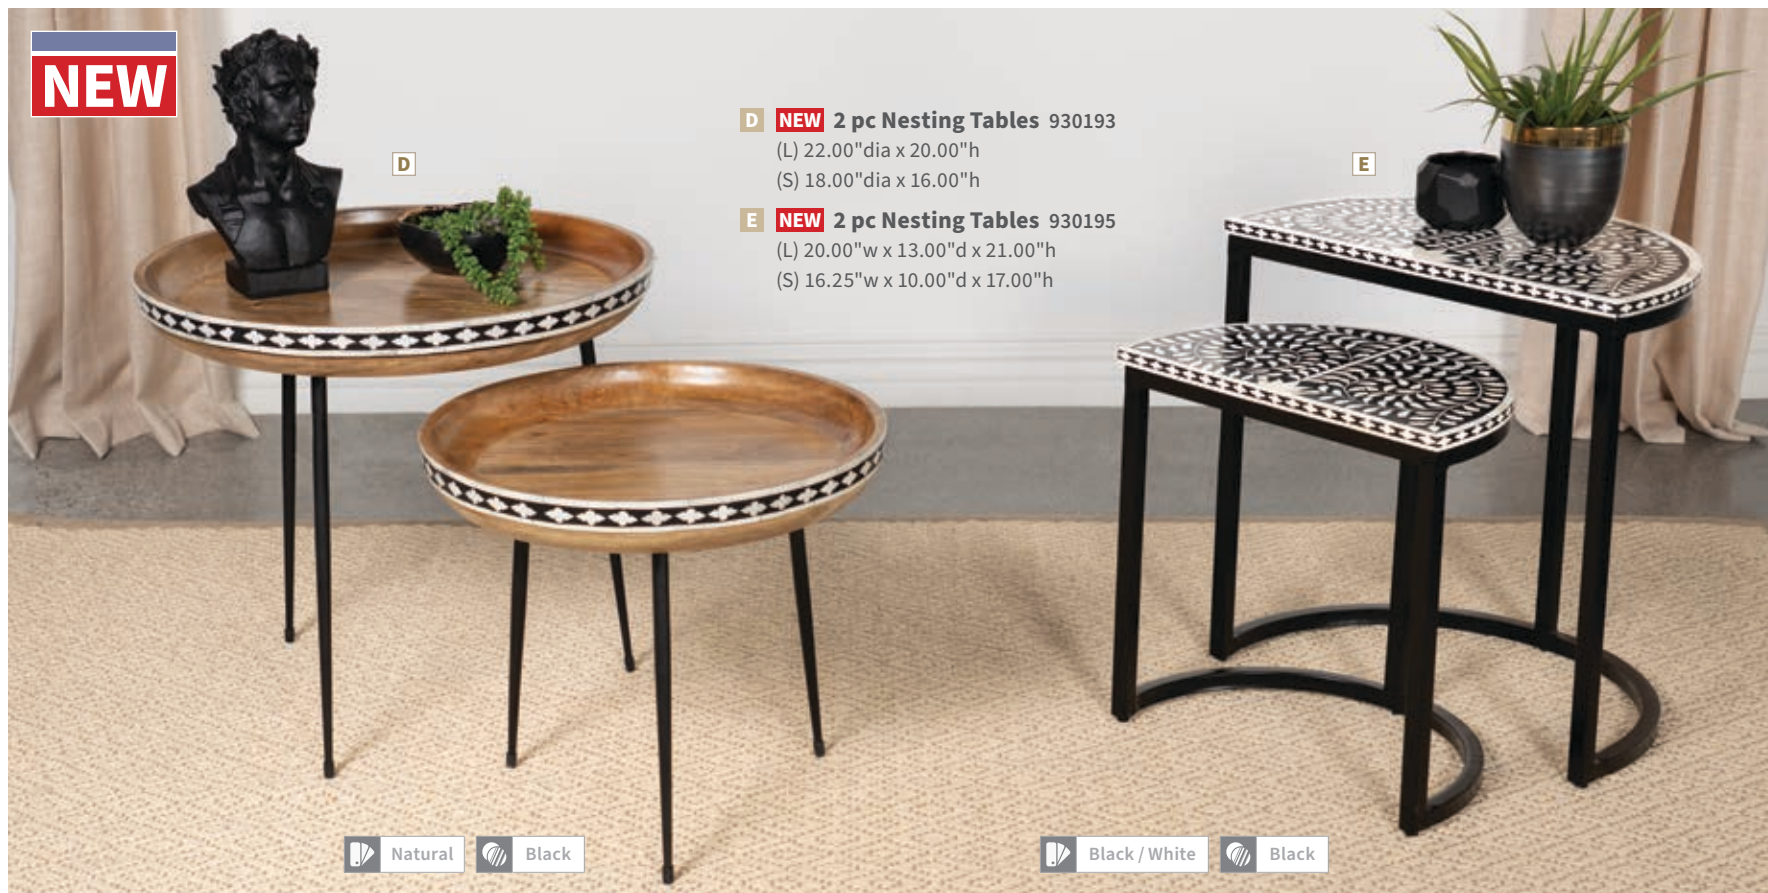

White Marble  
Black

**MATERIALS:** Iron, MDF, and marble

Natural Mango  
Black

**MATERIALS:** Mango wood, MDF, and iron

Black / White  
Gold

**MATERIALS:** MDF, bone inlay, and iron

**NEW**

**D NEW 2 pc Nesting Tables 930193**  
(L) 22.00"dia x 20.00"h  
(S) 18.00"dia x 16.00"h