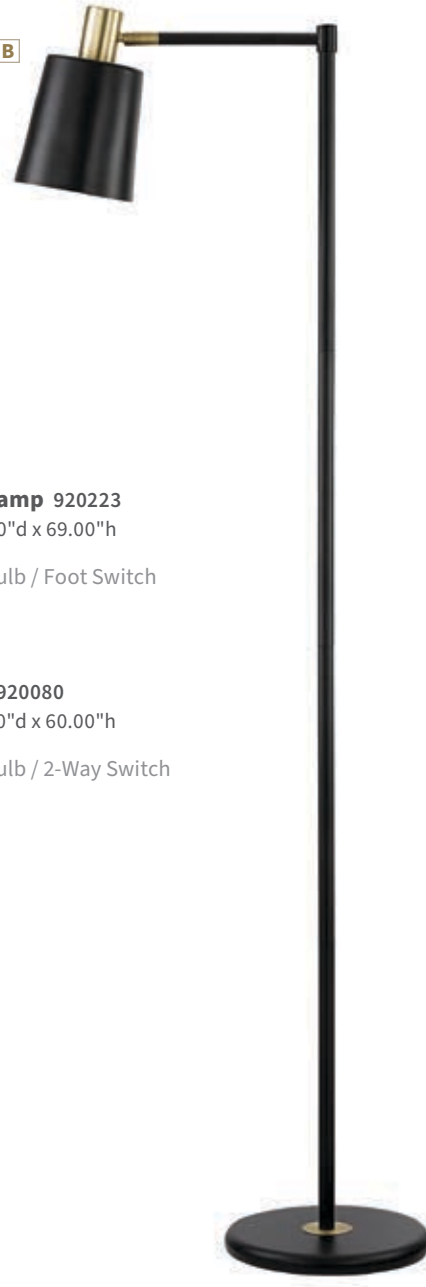

A **NEW** Floor Lamp 920223
18.50"w x 10.50"d x 69.00"h

C Floor Lamp 923309
8.00"w x 14.00"d x 54.50"h

FEATURES: 9W Bulb / Foot Switch

B Floor Lamp 920080
20.50"w x 10.00"d x 60.00"h

FEATURES: 9W Bulb / 2-Way Switch

B