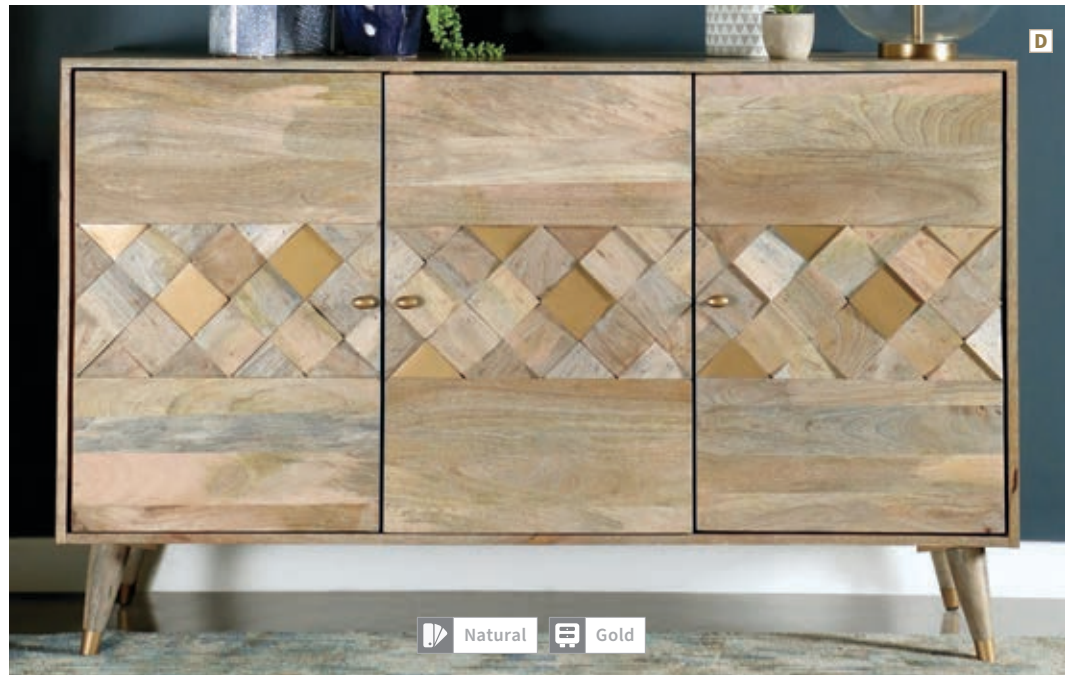

## Eye-Catching Designs & Stunning Craftsmanship

Infuse beauty and functionality into your modern or transitional space with these elegant accent cabinets. Crafted from eco-friendly solid mango wood, these feature a natural finish with a chevron pattern. The marble top, antique gold handles, and metal legs add a touch of glamour.

**A Accent Cabinet 951139**  
38.25"w x 16.25"d x 32.00"h

**FEATURES:** 2-Drawers / 2-Adjustable Shelves / Wood Drawer Glides / Assembly: Fully Set up

**MATERIALS:** Mango, marble, MDF, and iron

White Marble / Natural    Antique Gold

**B Accent Cabinet 951138**  
50.50"w x 18.25"d x 32.00"h

**FEATURES:** 3-Drawers / 3-Adjustable Shelves / Wood Drawer Glides / Assembly: Fully Set up

**MATERIALS:** Mango, marble, MDF, and iron

White Marble / Natural    Antique Gold

*Unique Checkered Pattern Across the Front  
Highlights the Natural Wood Grains!*

Natural Gold

**FEATURES:** 2-Doors / 1-Adjustable Shelf / Assembly: KD Legs  
**MATERIALS:** Mango wood and MDF

**C Accent Cabinet** 953459  
32.00"w x 18.00"d x 32.00"h