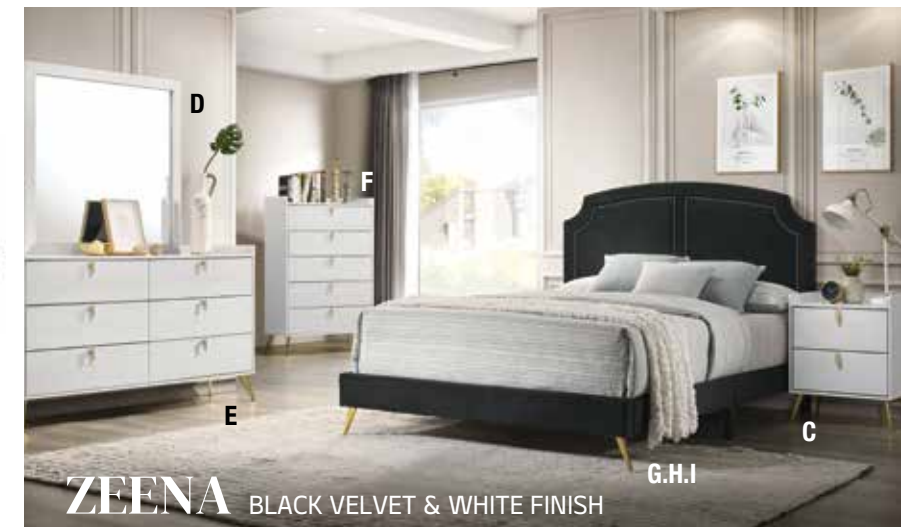

ZEENA BLACK VELVET & WHITE FINISH