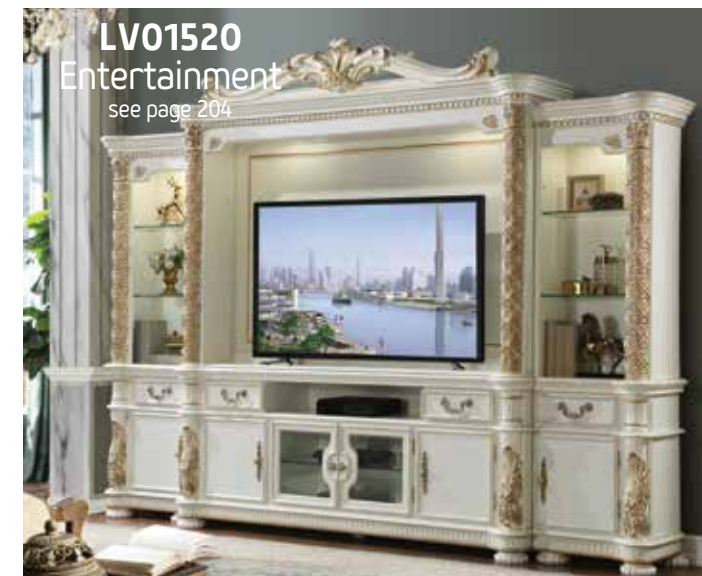

LV01520
Entertainment
see page 204