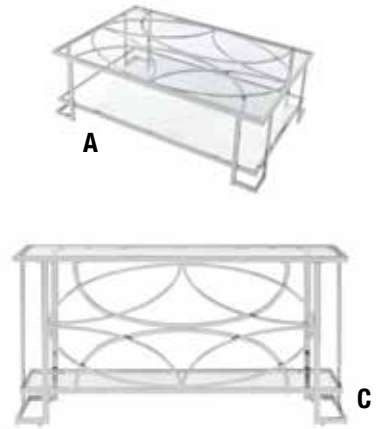

KALAN

GLASS & SILVER FINISH

- A. **LV02079** Coffee Table
  50" L x 32" W x 18" H
- B. **LV02080** End Table
  24" Dia x 28" H
- C. **LV02081** Sofa Table
  50" L x 32" W x 18" H