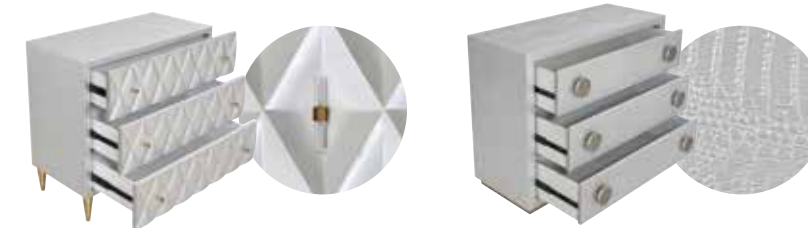

CONSOLE CABINET

**PATENT
PENDING**

B. **AC02507 ANSON** Metallic Silver & Champagne Finish, 37"L x 19"W x 33"H

C. **AC02505 ANPU** Silver Faux Crocodile Skin Finish, 44"L x 18"W x 35"H