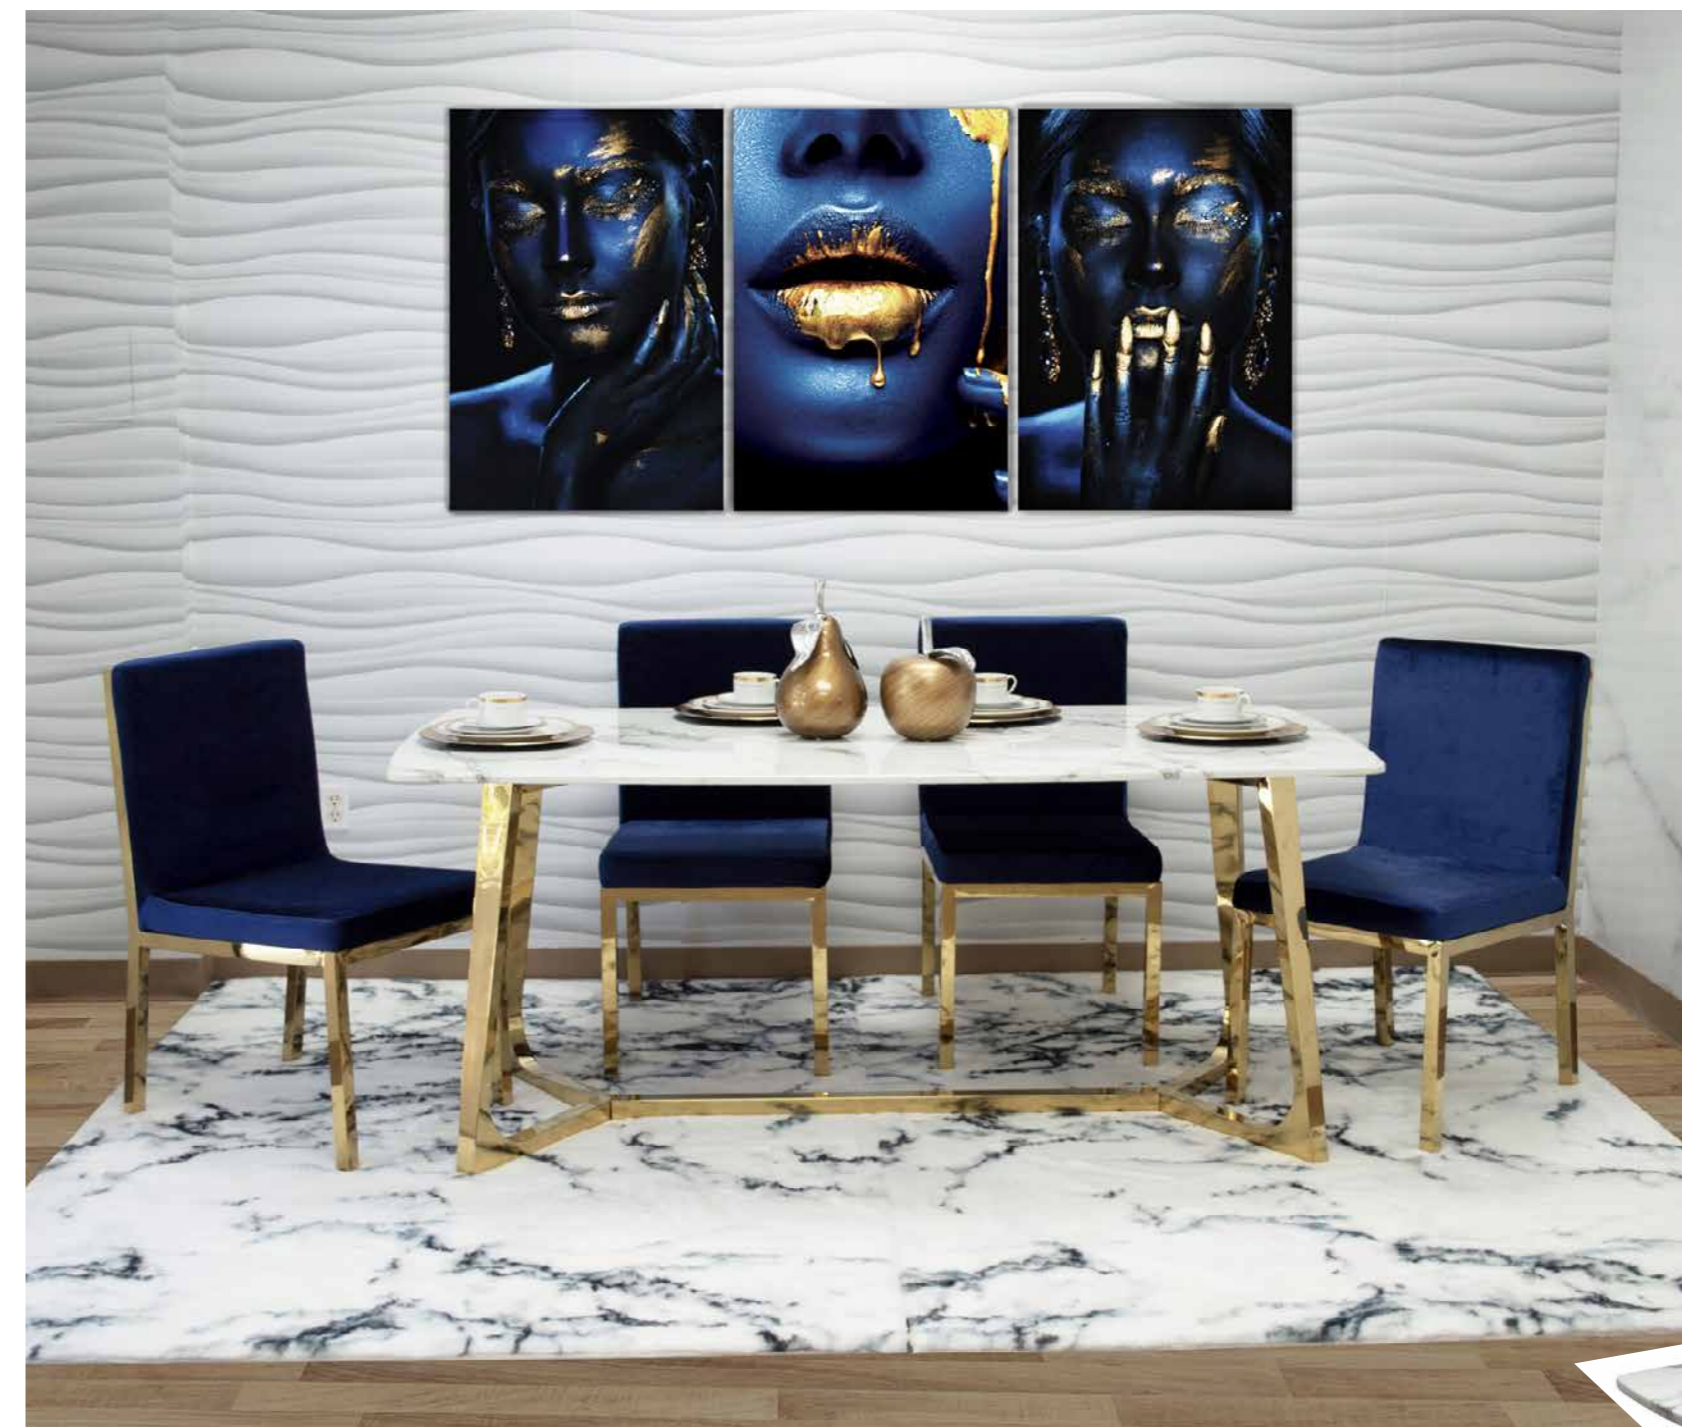

**ASHLEY CHAIR
SC400**
Size: 18"x22"X36"

**SORRENTO DINING TABLE
T210**
Size: 71"x36"X30"

PERFECT MATCH