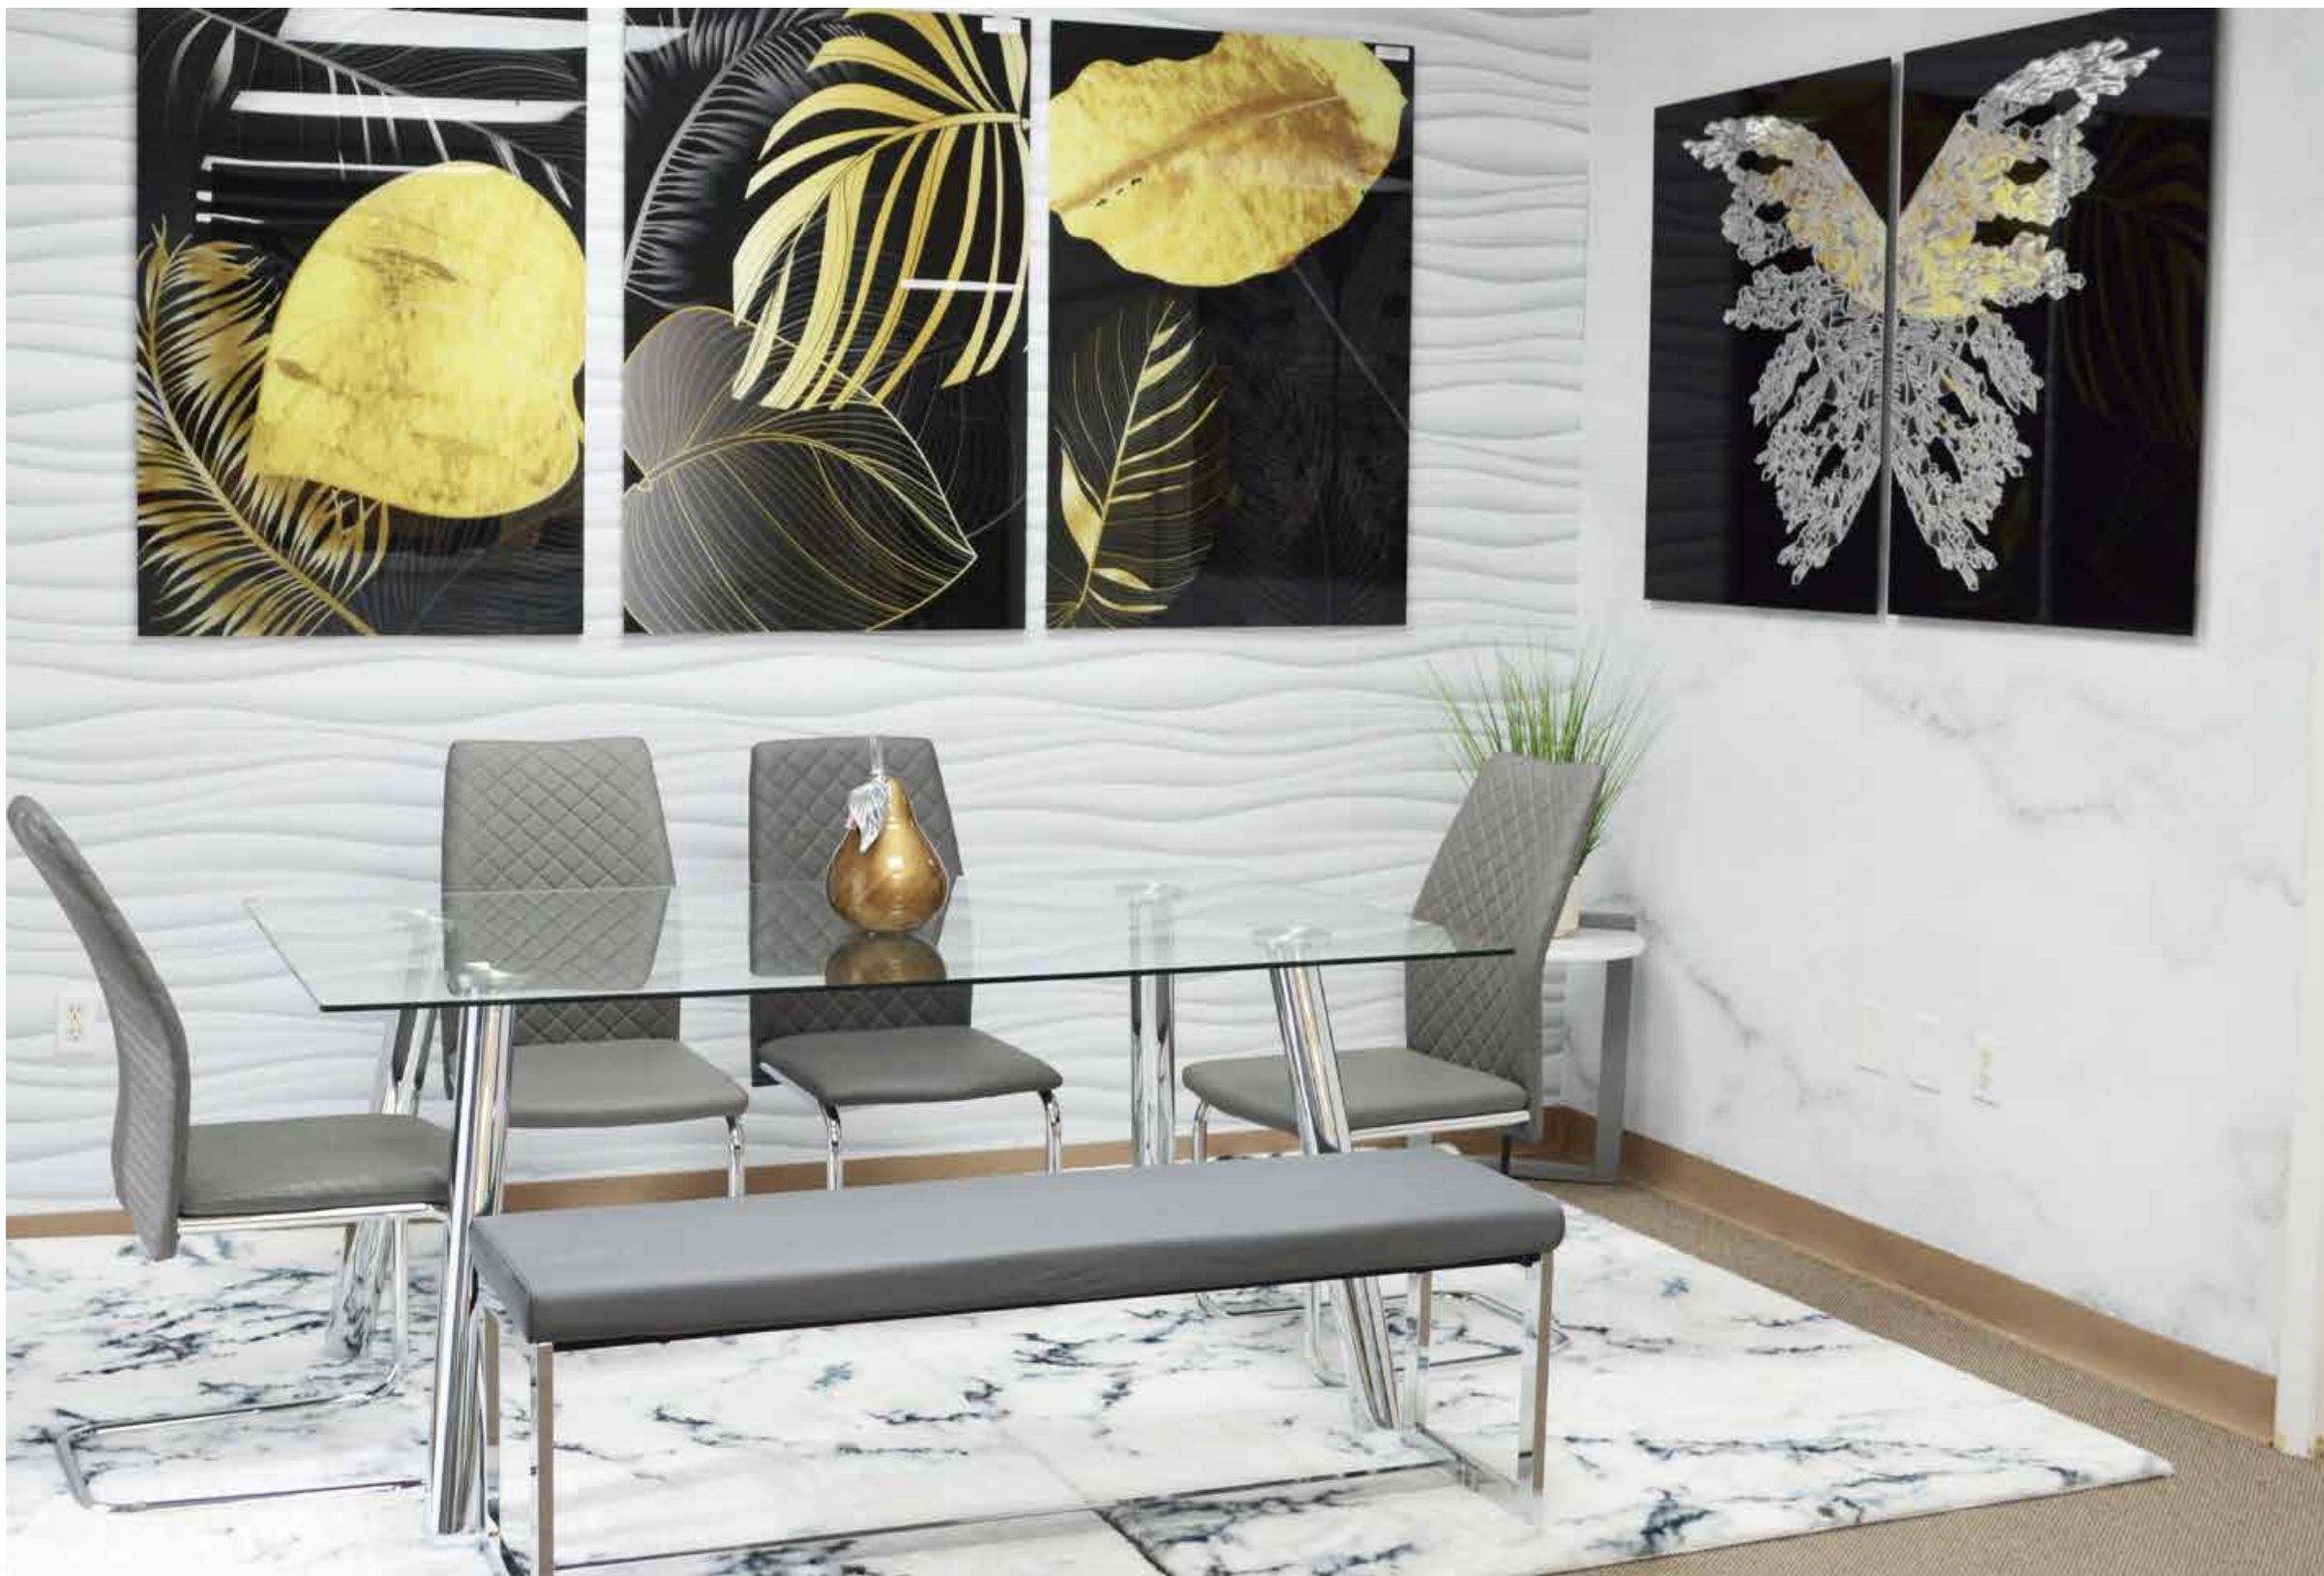

**NEW YORK DINING TABLE
T531**
Size: 67"x30"x30"

**PALERMO DINING CHAIR
OU689**
Size: 17"x20"x39"

**JACKSON BENCH
C643**
Size: 55"x15"x18"

PASULC-50 WALL ART
Size: 32"x47" Each