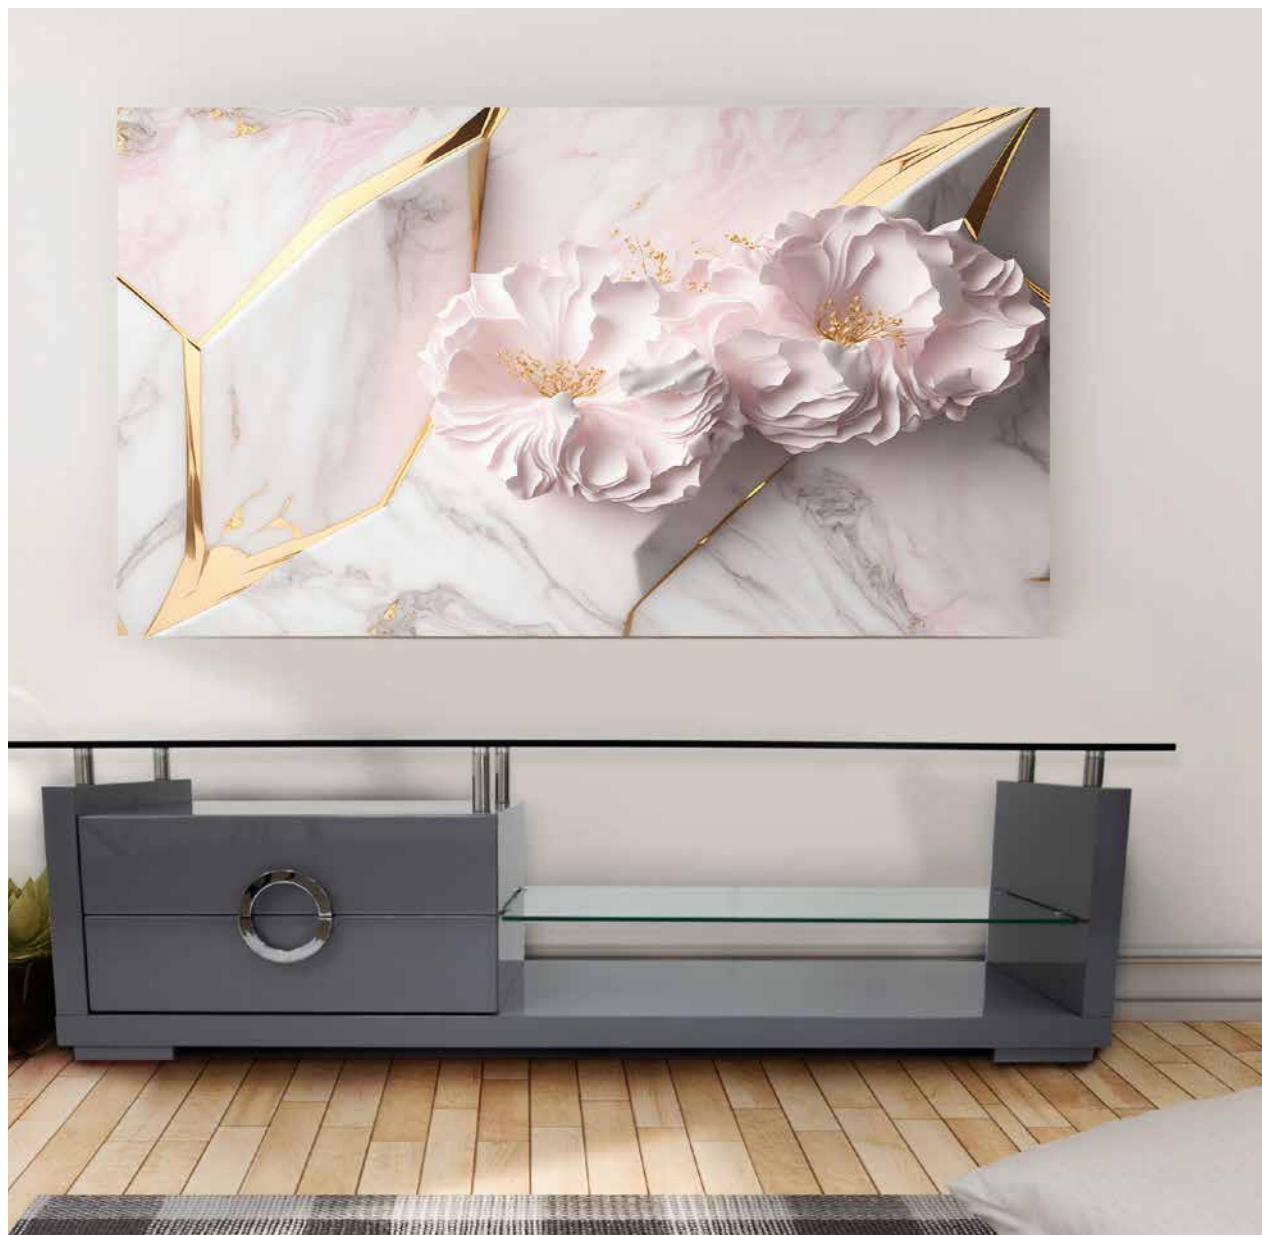

**CAPRI TV STAND
E121**
Size: 71"x20"x17"
Color: Grey High Gloss