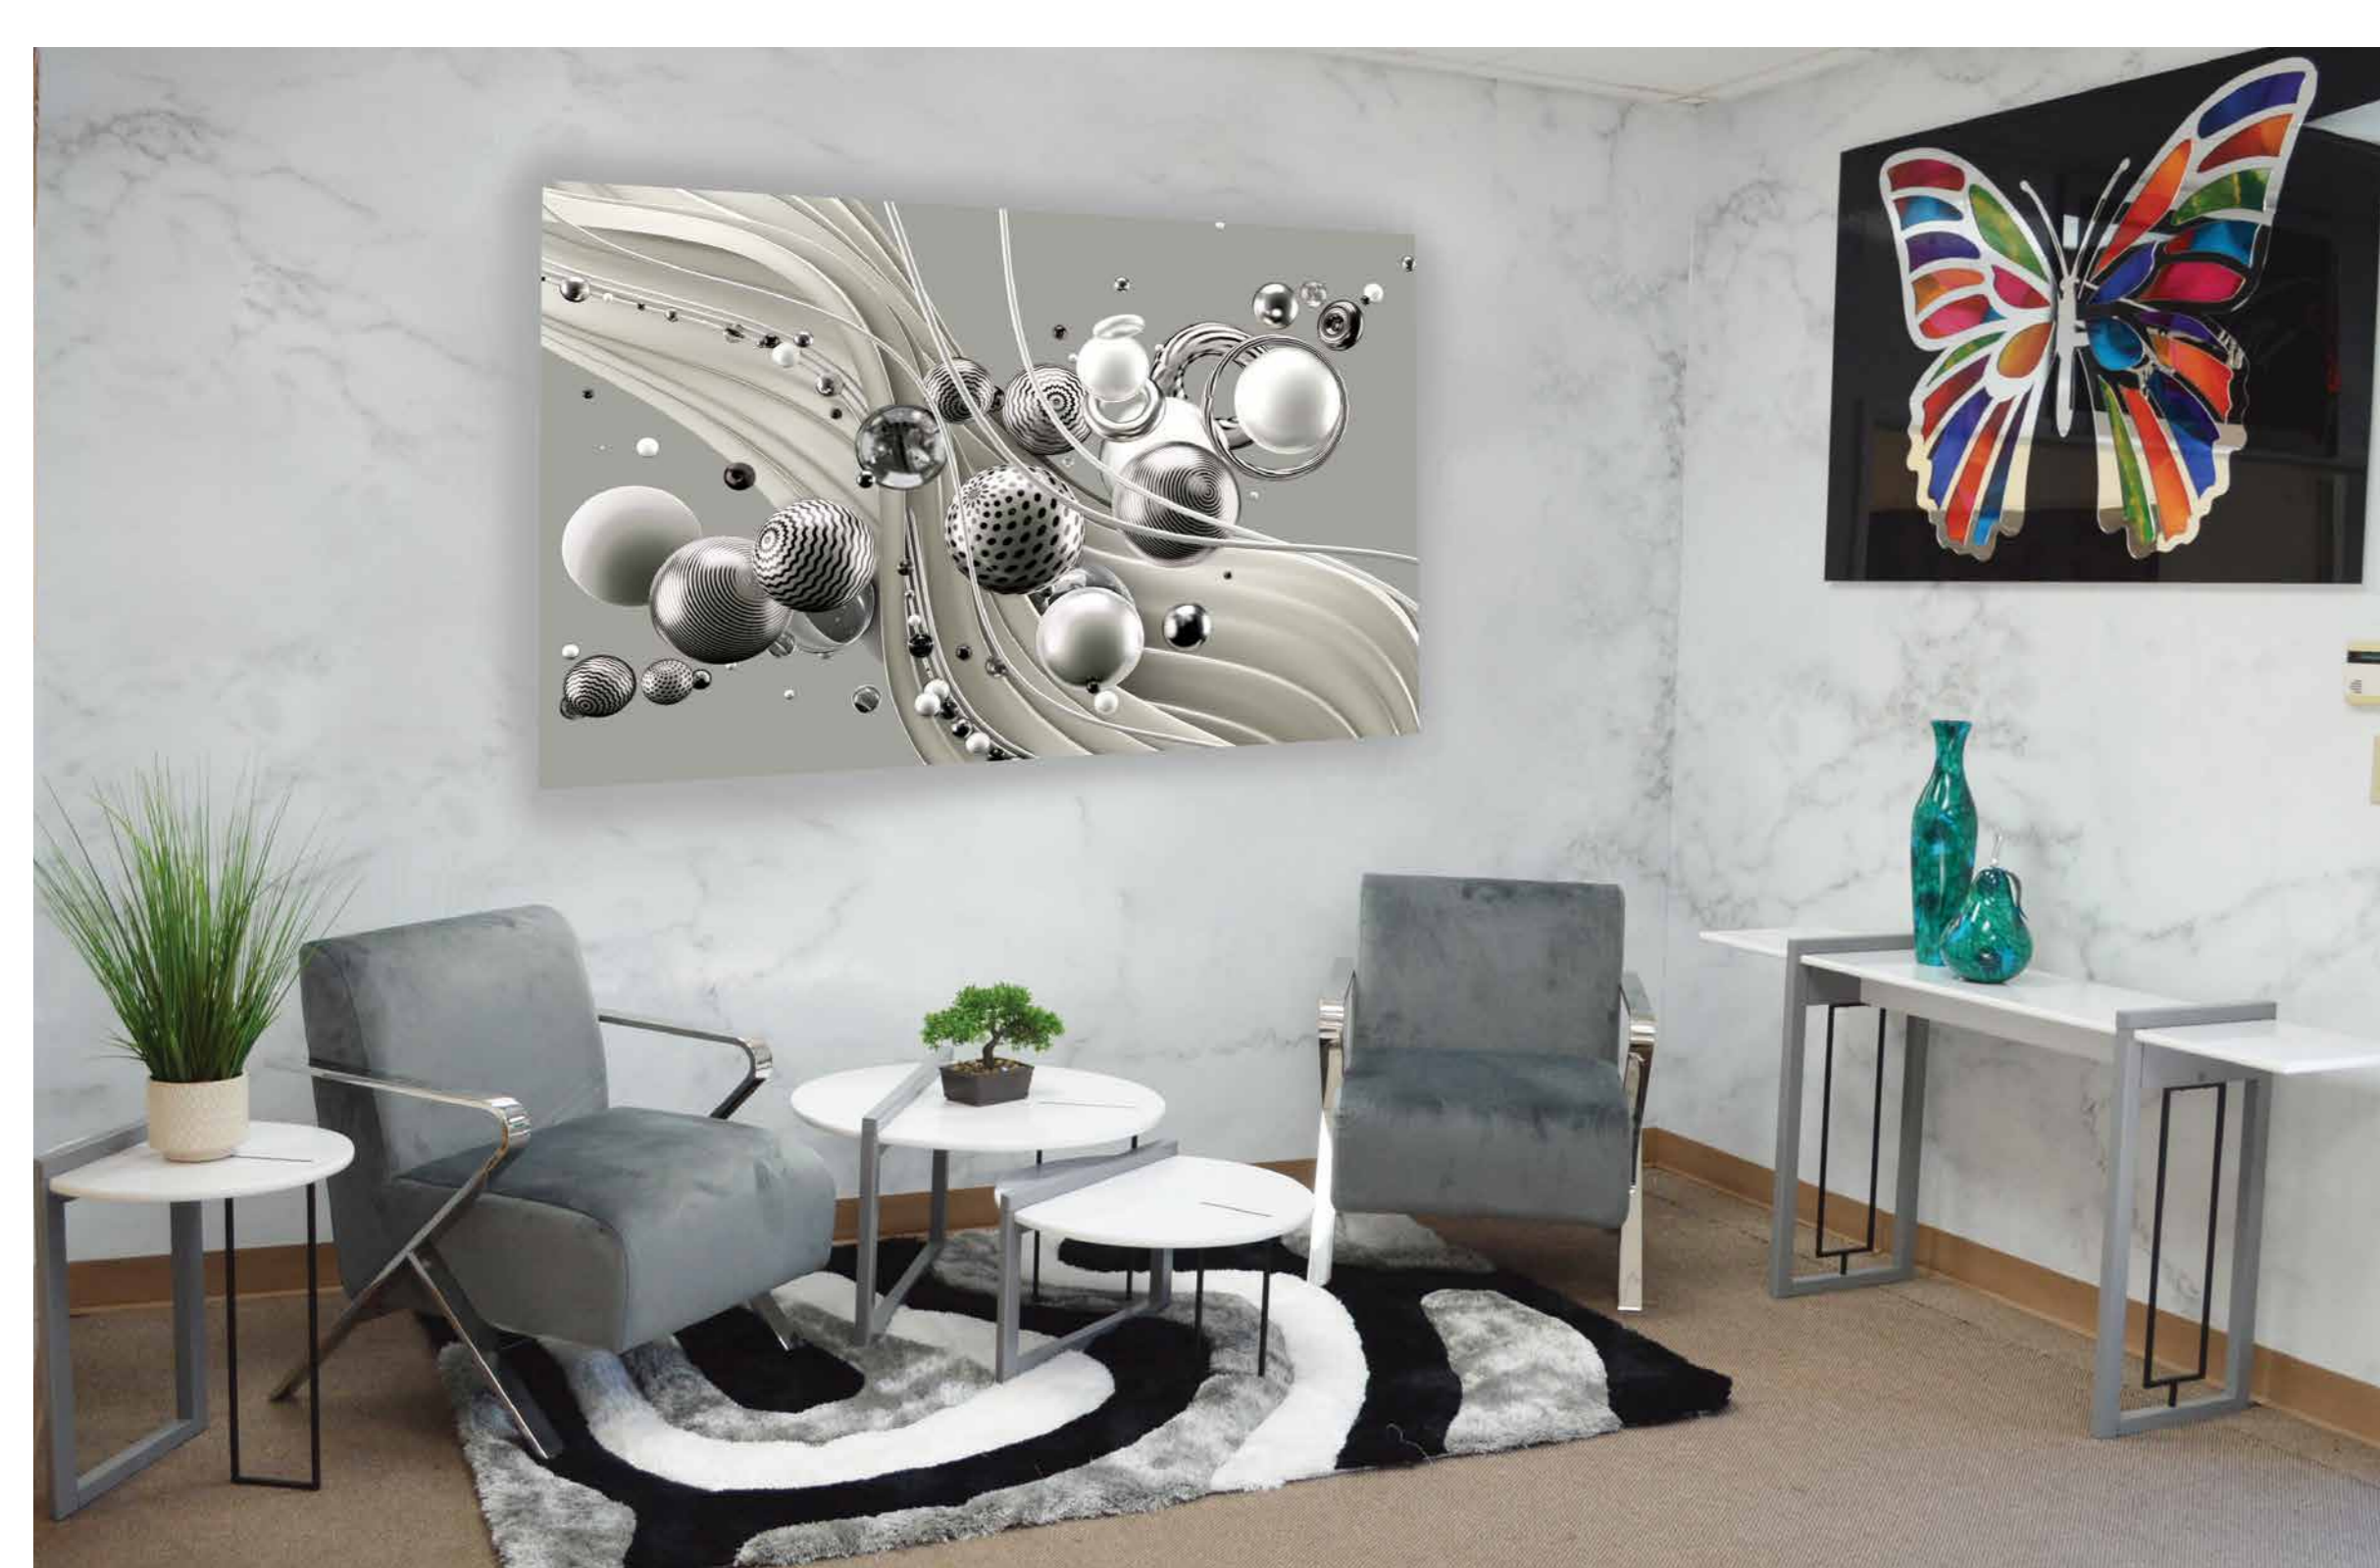

RIO END TABLE 20505
Size: 19"x22"
Color: White / Grey

RIO DOUBLE COFFEE TABLE 20503/504
Size: 30"x18" / 24"x15"
Color: White / Grey

RIO CONSOLE 20502
Size: 63"x15"x32"
Color: White / Grey