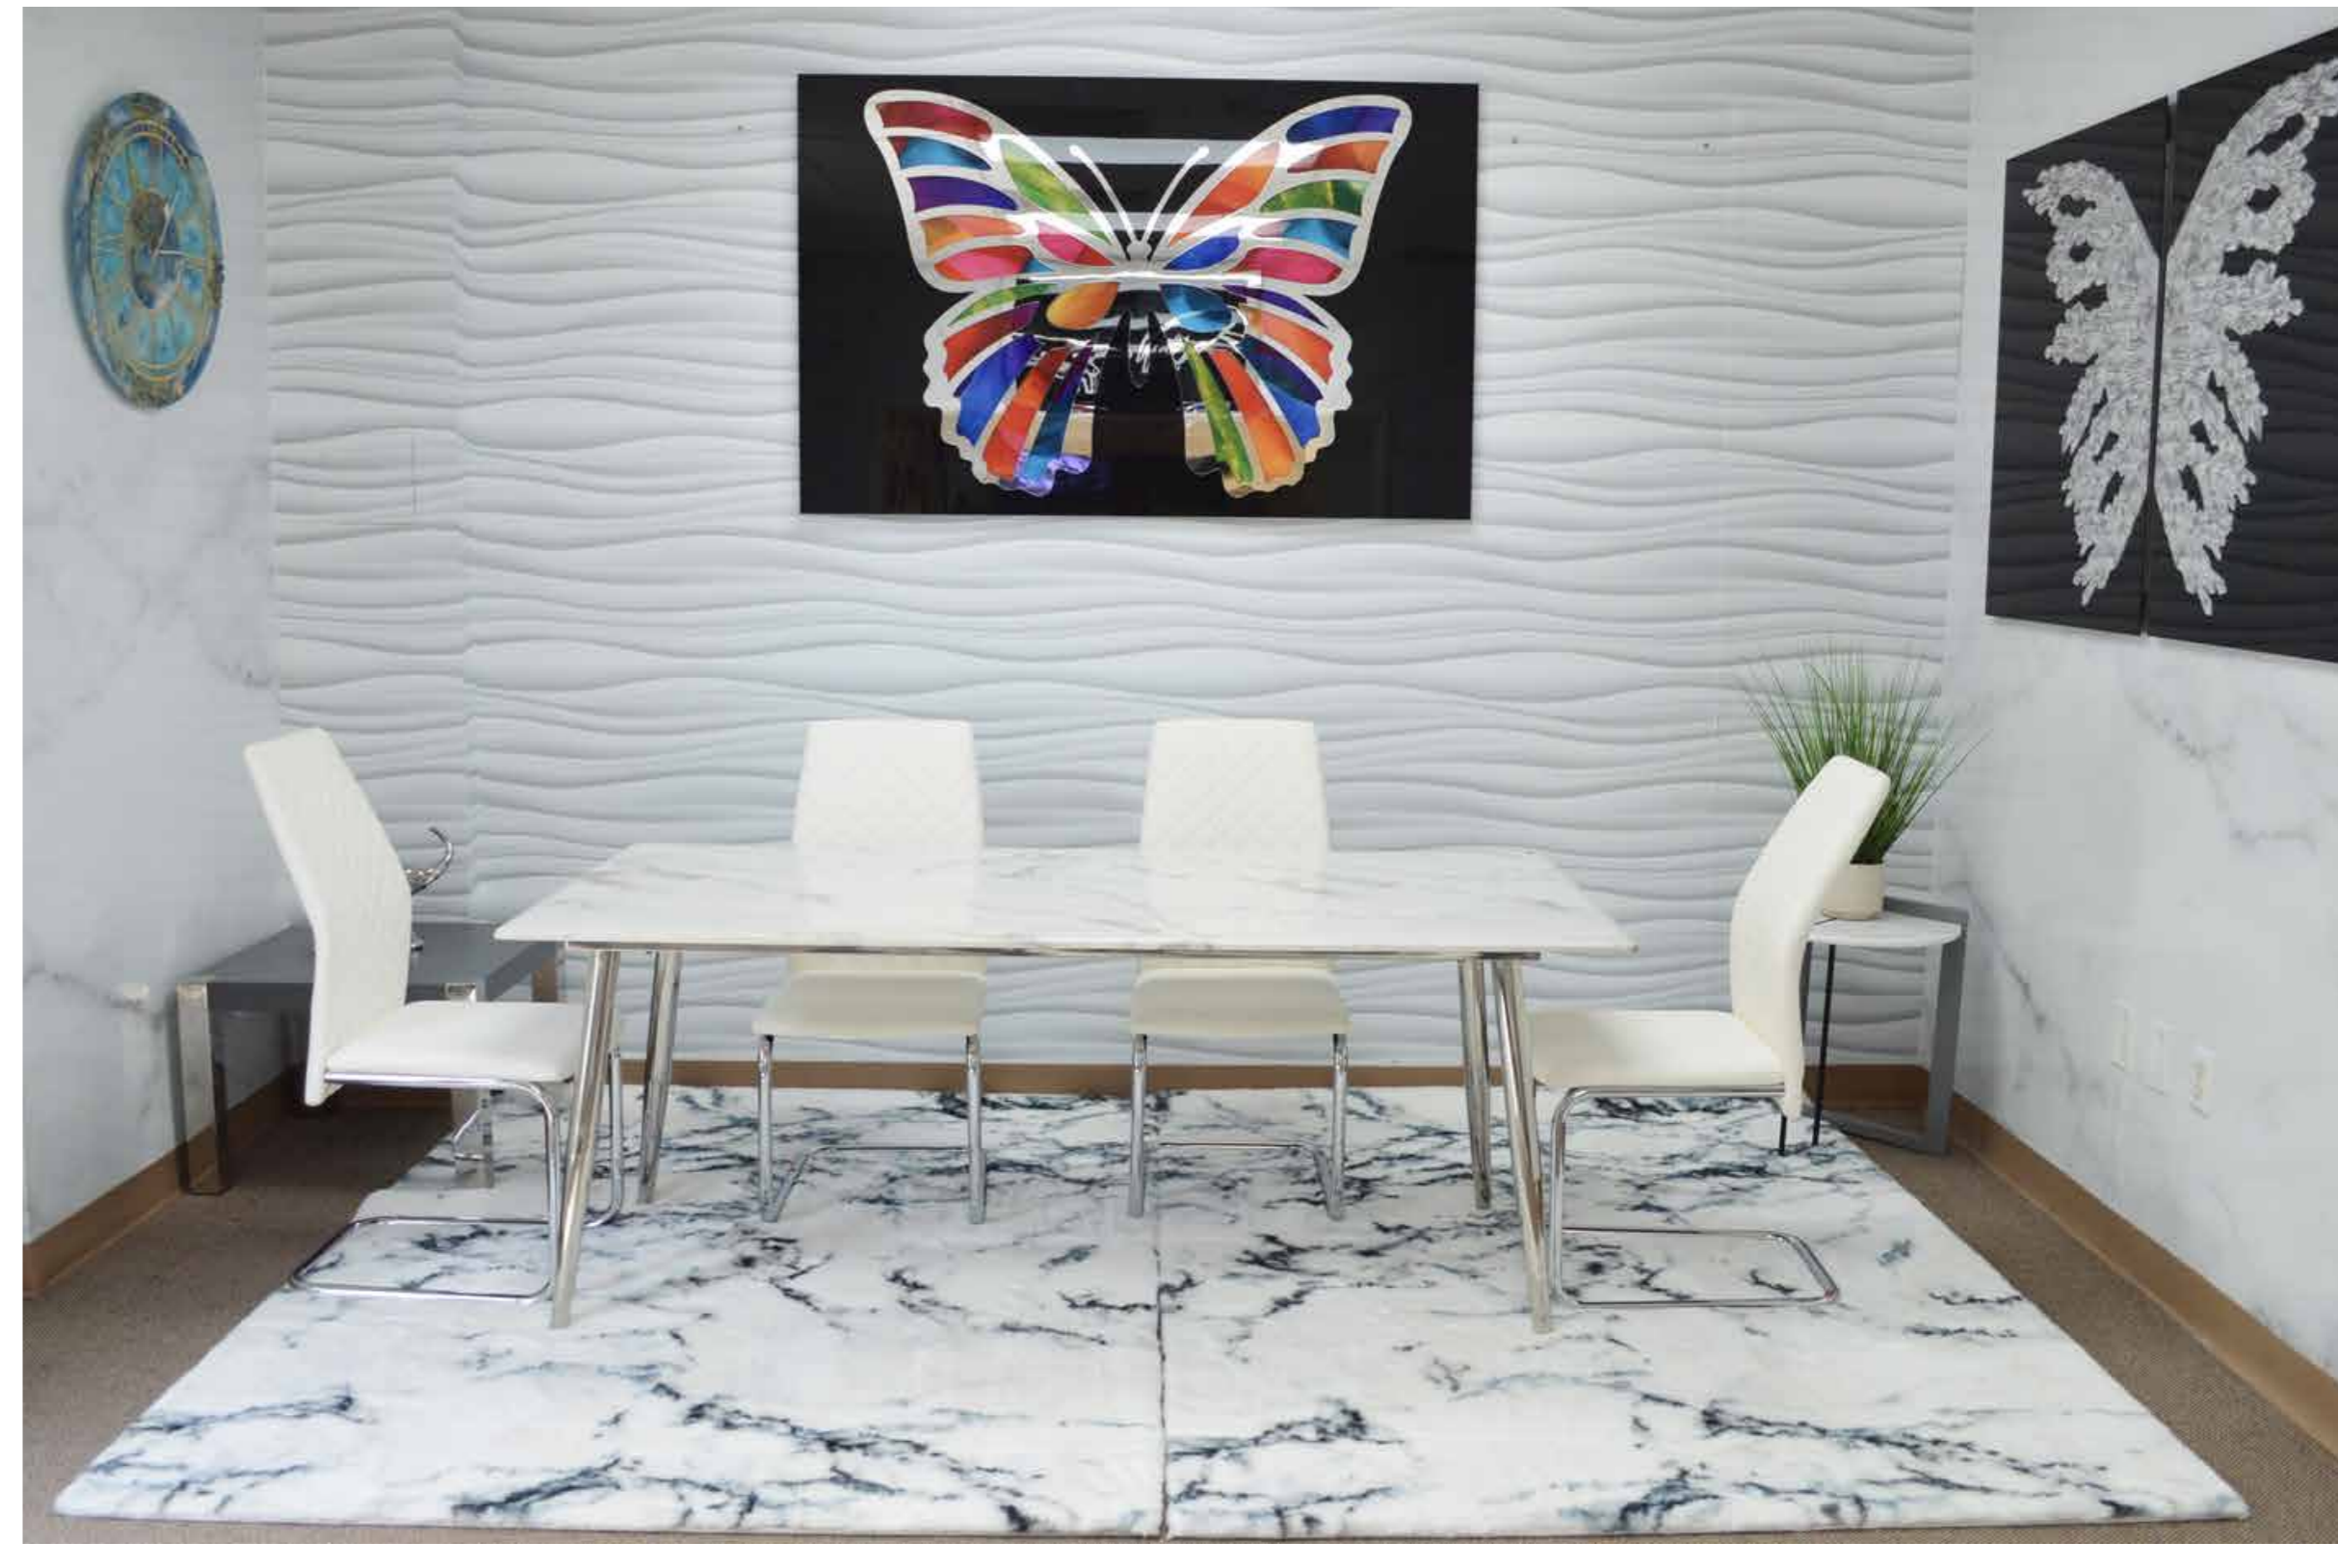

MARE DINING TABLE
ST301
Size: 71"x36"X30"

PALERMO DINING CHAIR
OU689 WHITE
Size: 17"x20"X39"

PALC-62 WALL ART
Size: 60"x40"