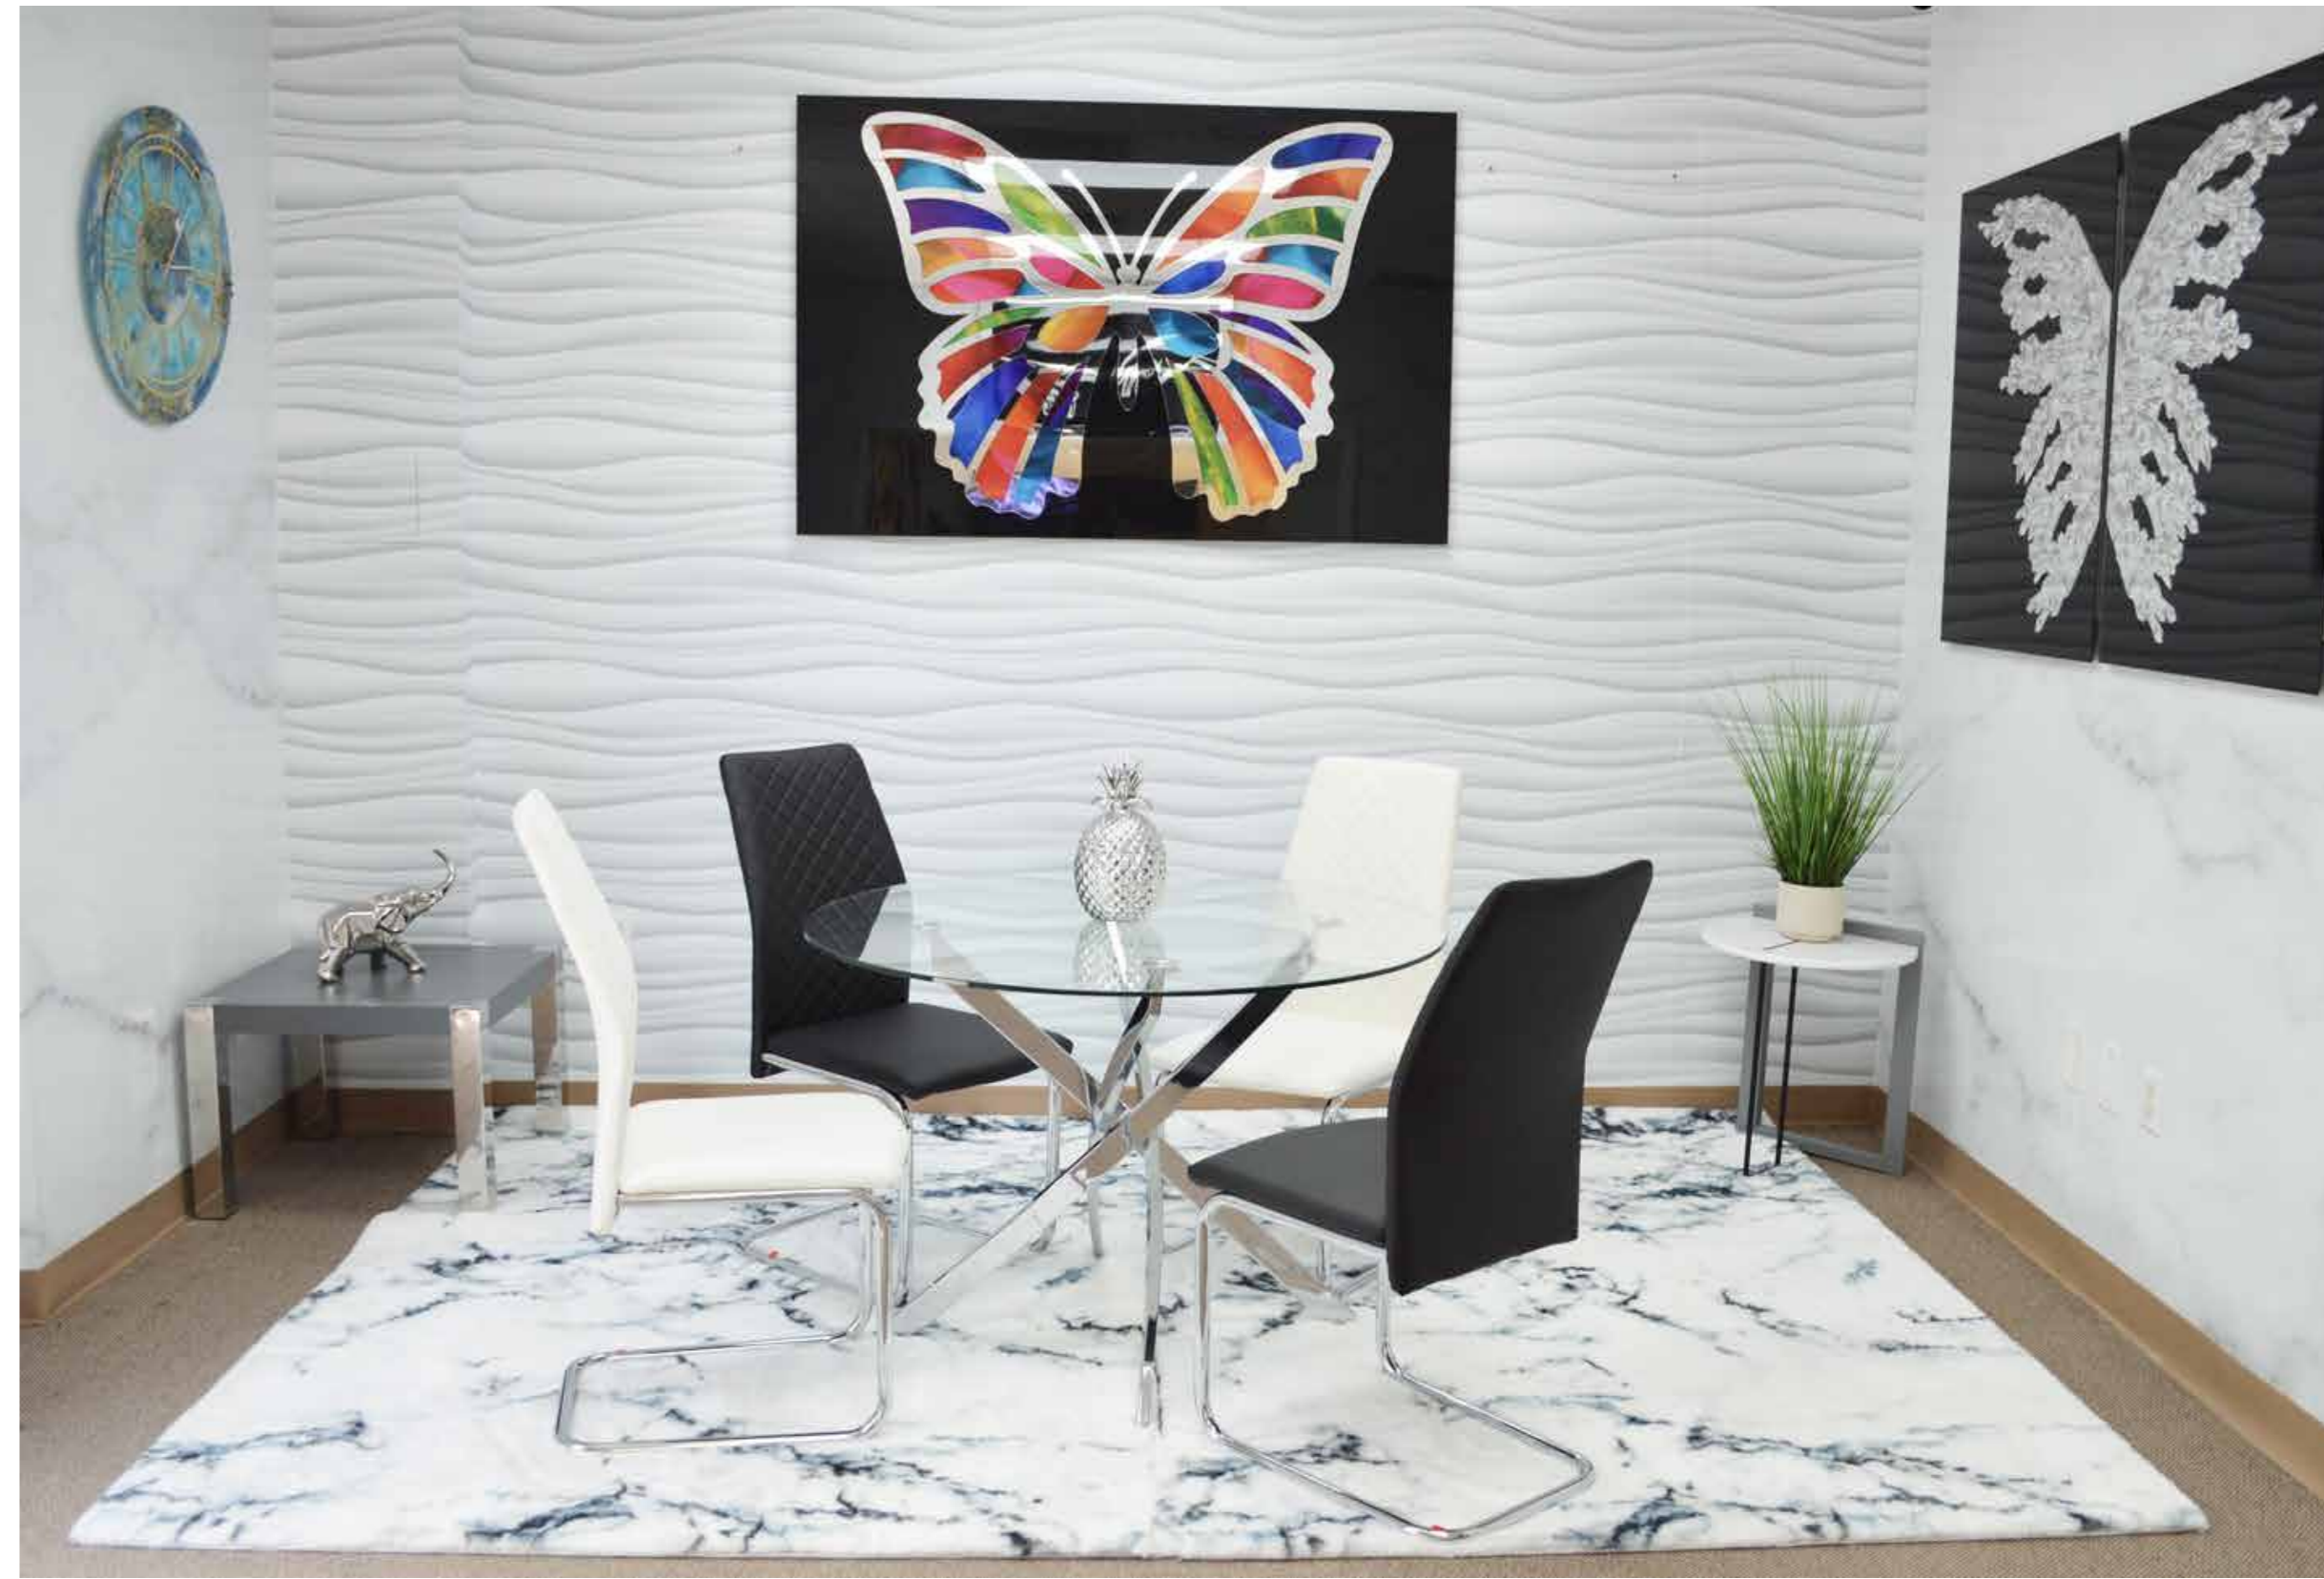

LONDON SILVER DINING TABLE
T472
Size: 43"x30"

PALERMO DINING CHAIR
OU689
Size: 17"x20"x39"