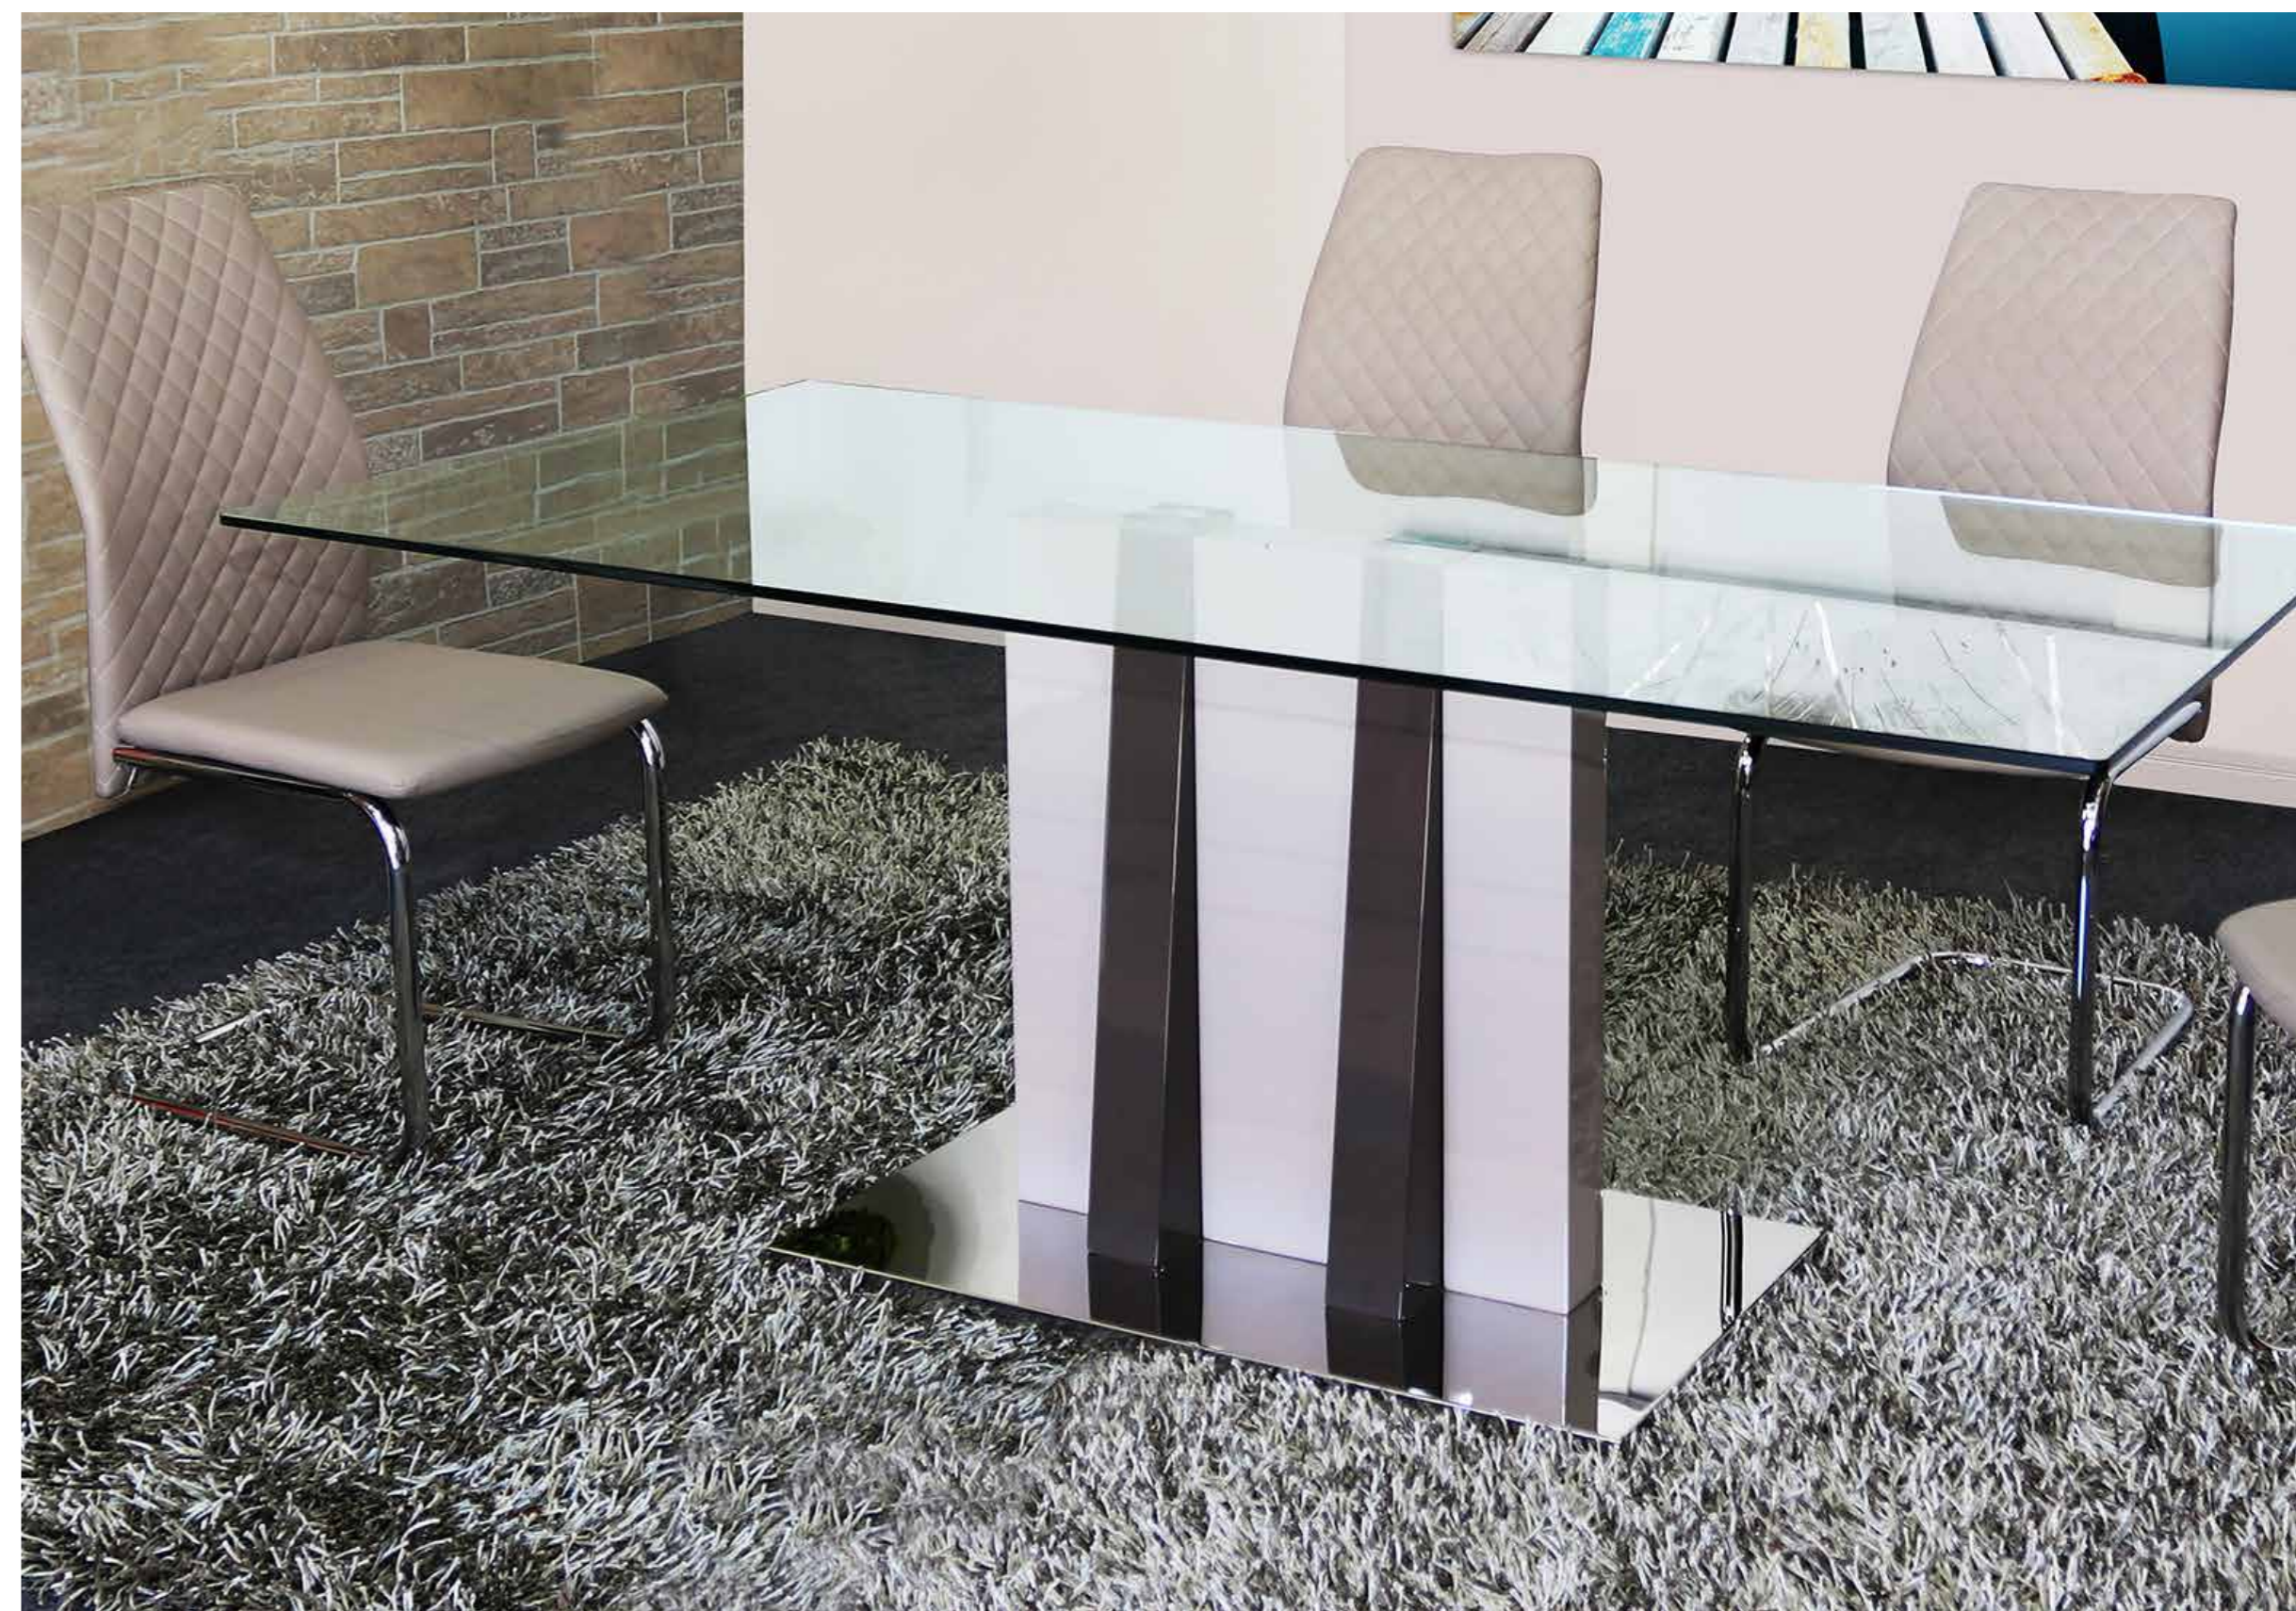

SALERNO DINING TABLE
T530
Size: 71"x36"x30"