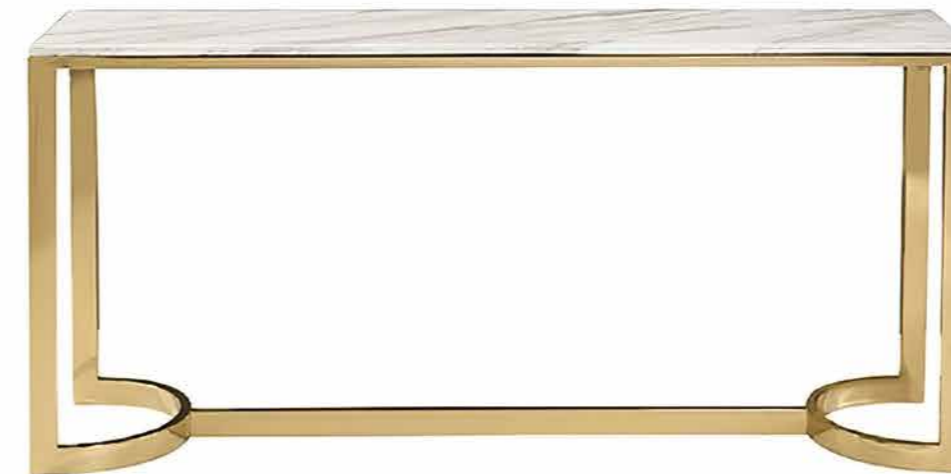

THE BEST GOLD FURNITURE

For Your Luxury Interior Design

**SOLIS CONSOLE
ST315**
Size: 55"x16"x32"

**BRENDA COFFEE TABLE
ST314**
Size: 47"x24"x18"

Gold finishes never got out of style and this year are used on the most on-trend furnishings and accessories giving them a sense of opulence and luxury.

Discover now the best of Gold furniture, the one that will guarantee you the most exclusive interior design.

**AZUL CONSOLE
ST316**
Size: 55"x16"x32"

**LIVORNO COFFEE TABLE
ST312**
Size: 47"x24"x18"

**LIVORNO END TABLE
ST311**
Size: 20"x20"x22"