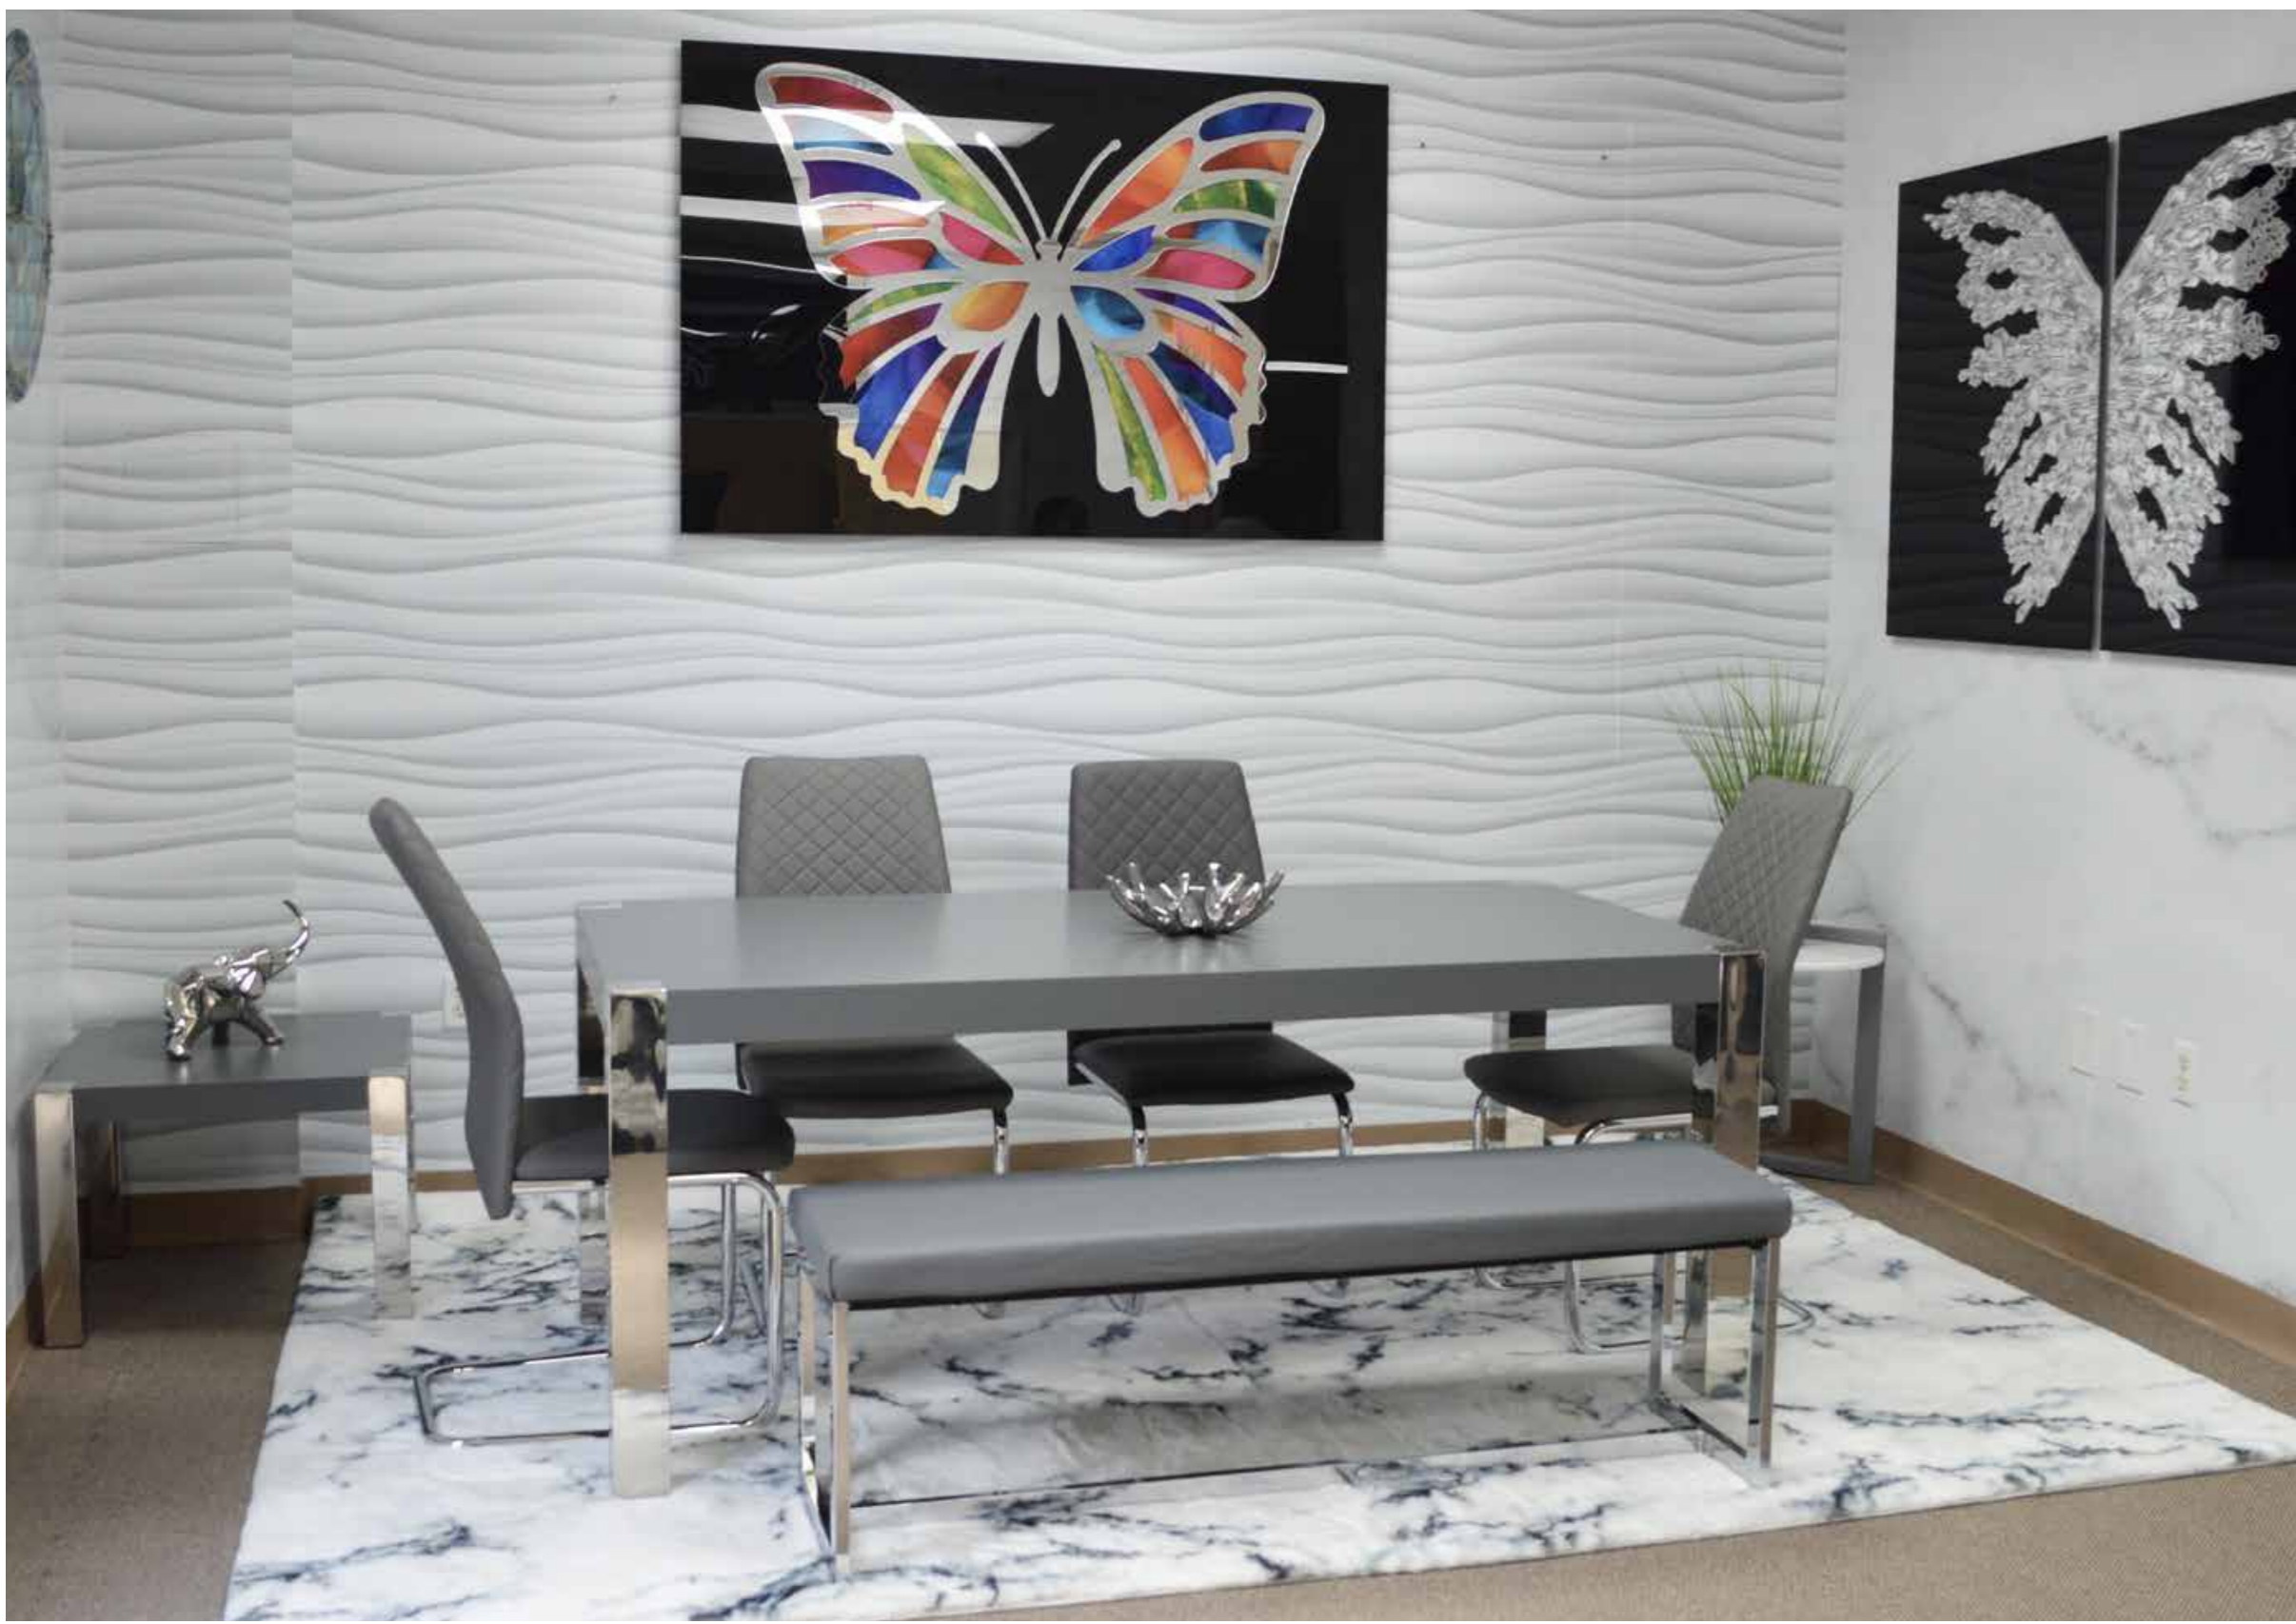

PARIS DINING TABLE
A2199
Size: 71"x36"x30"

PALERMO DINING CHAIR
OU689
Size: 17"x20"x30"

JACKSON BENCH
C643
Size: 55"x15"x18"