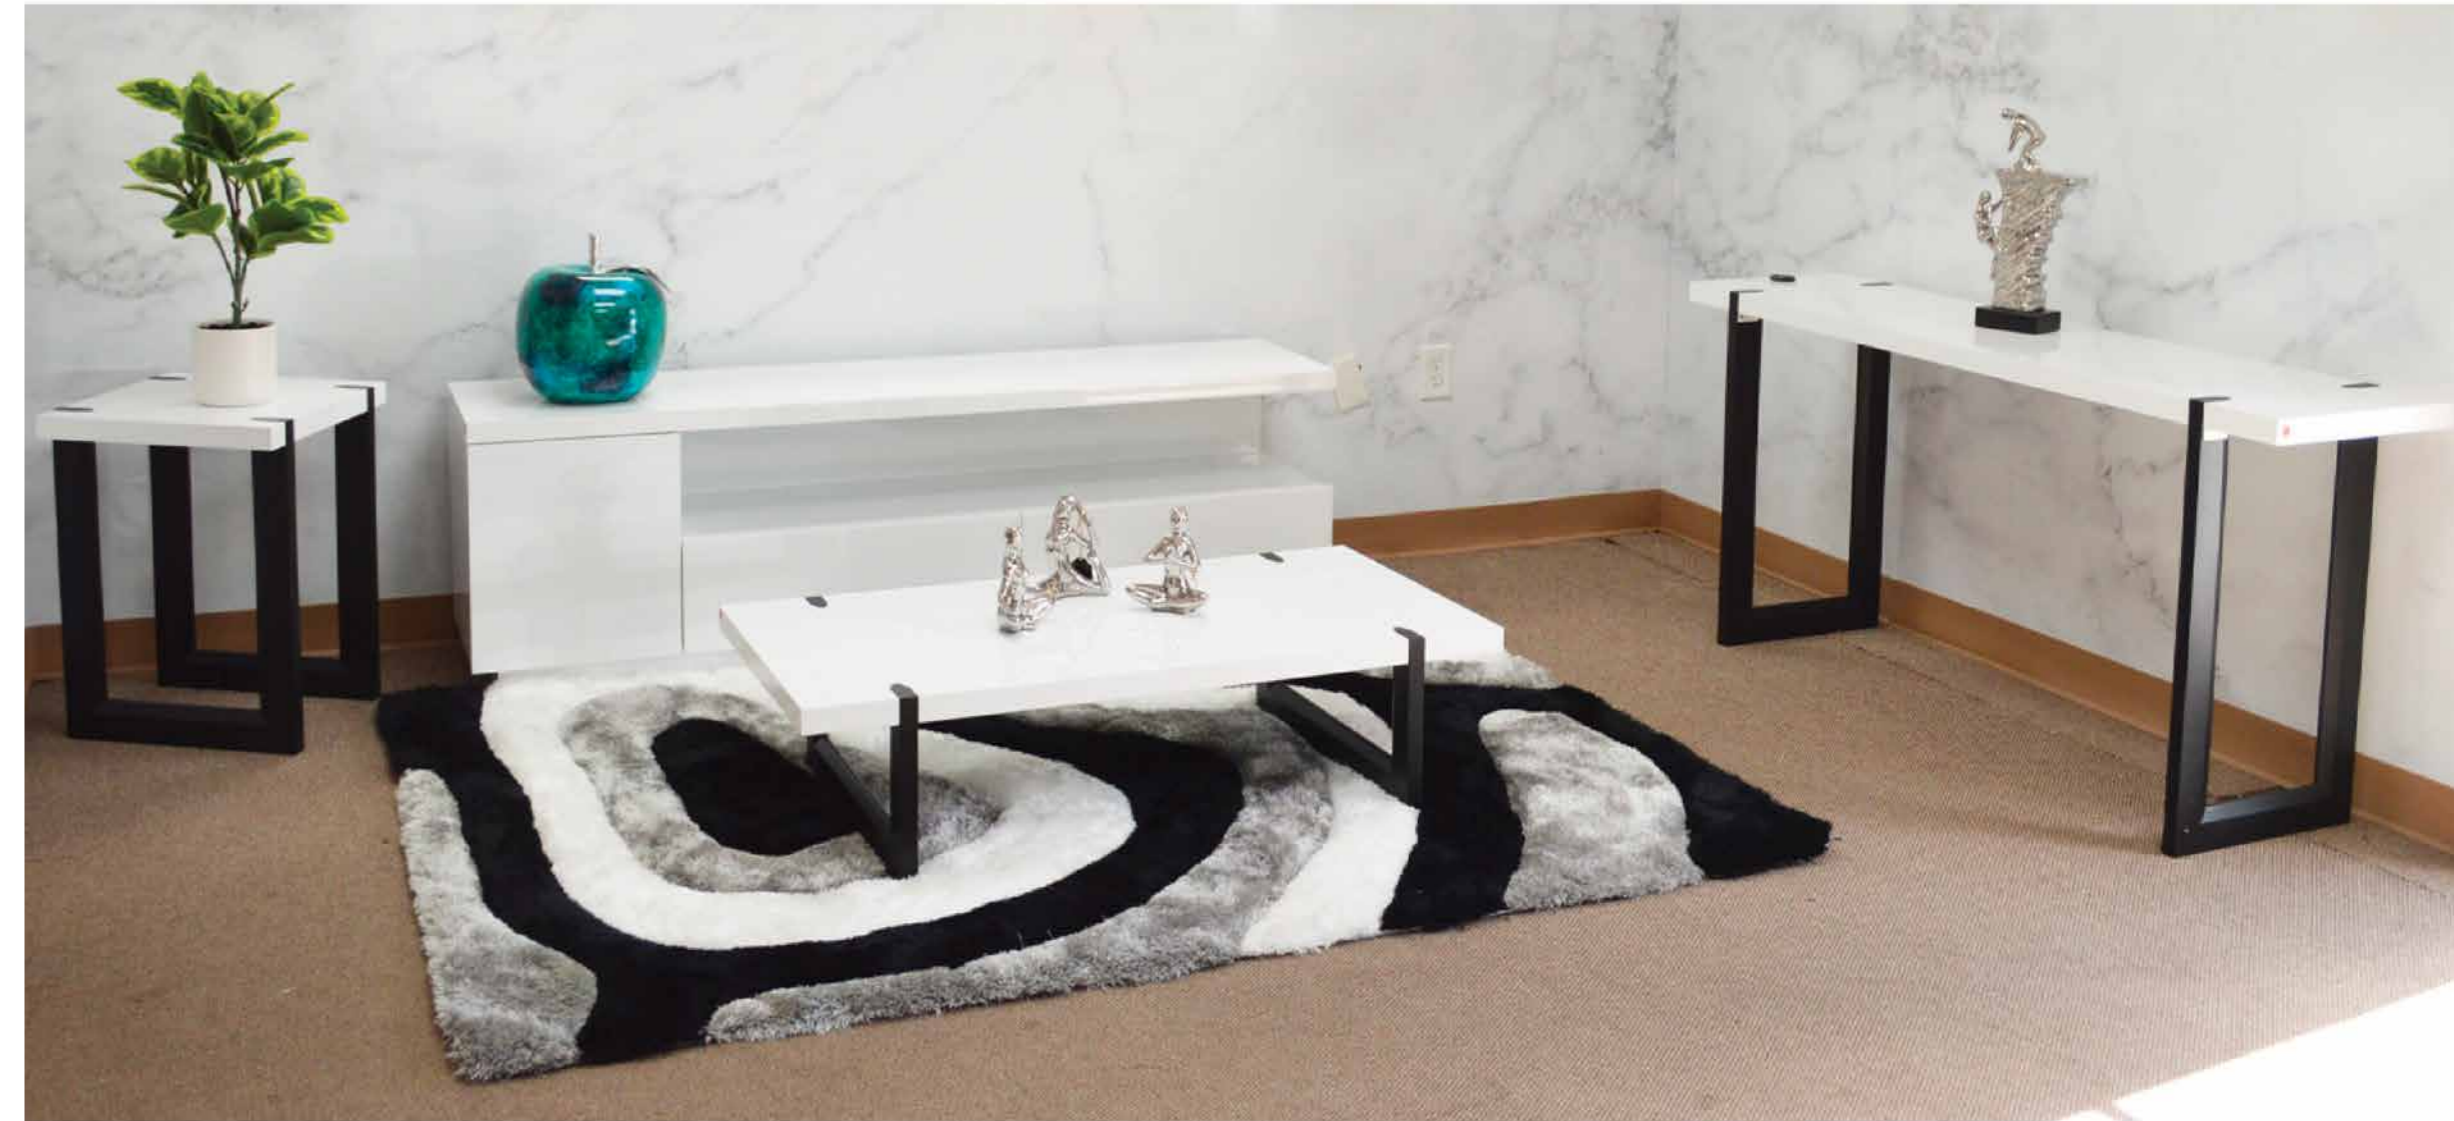

ROME END TABLE 10504
Size: 18"x18"x24"
Color: White / Black

ROME COFFEE TABLE 10503
Size: 48"x24"x12"
Color: White / Black

ROME CONSOLE TABLE 10502
Size: 63"x16"x30"
Color: White / Black