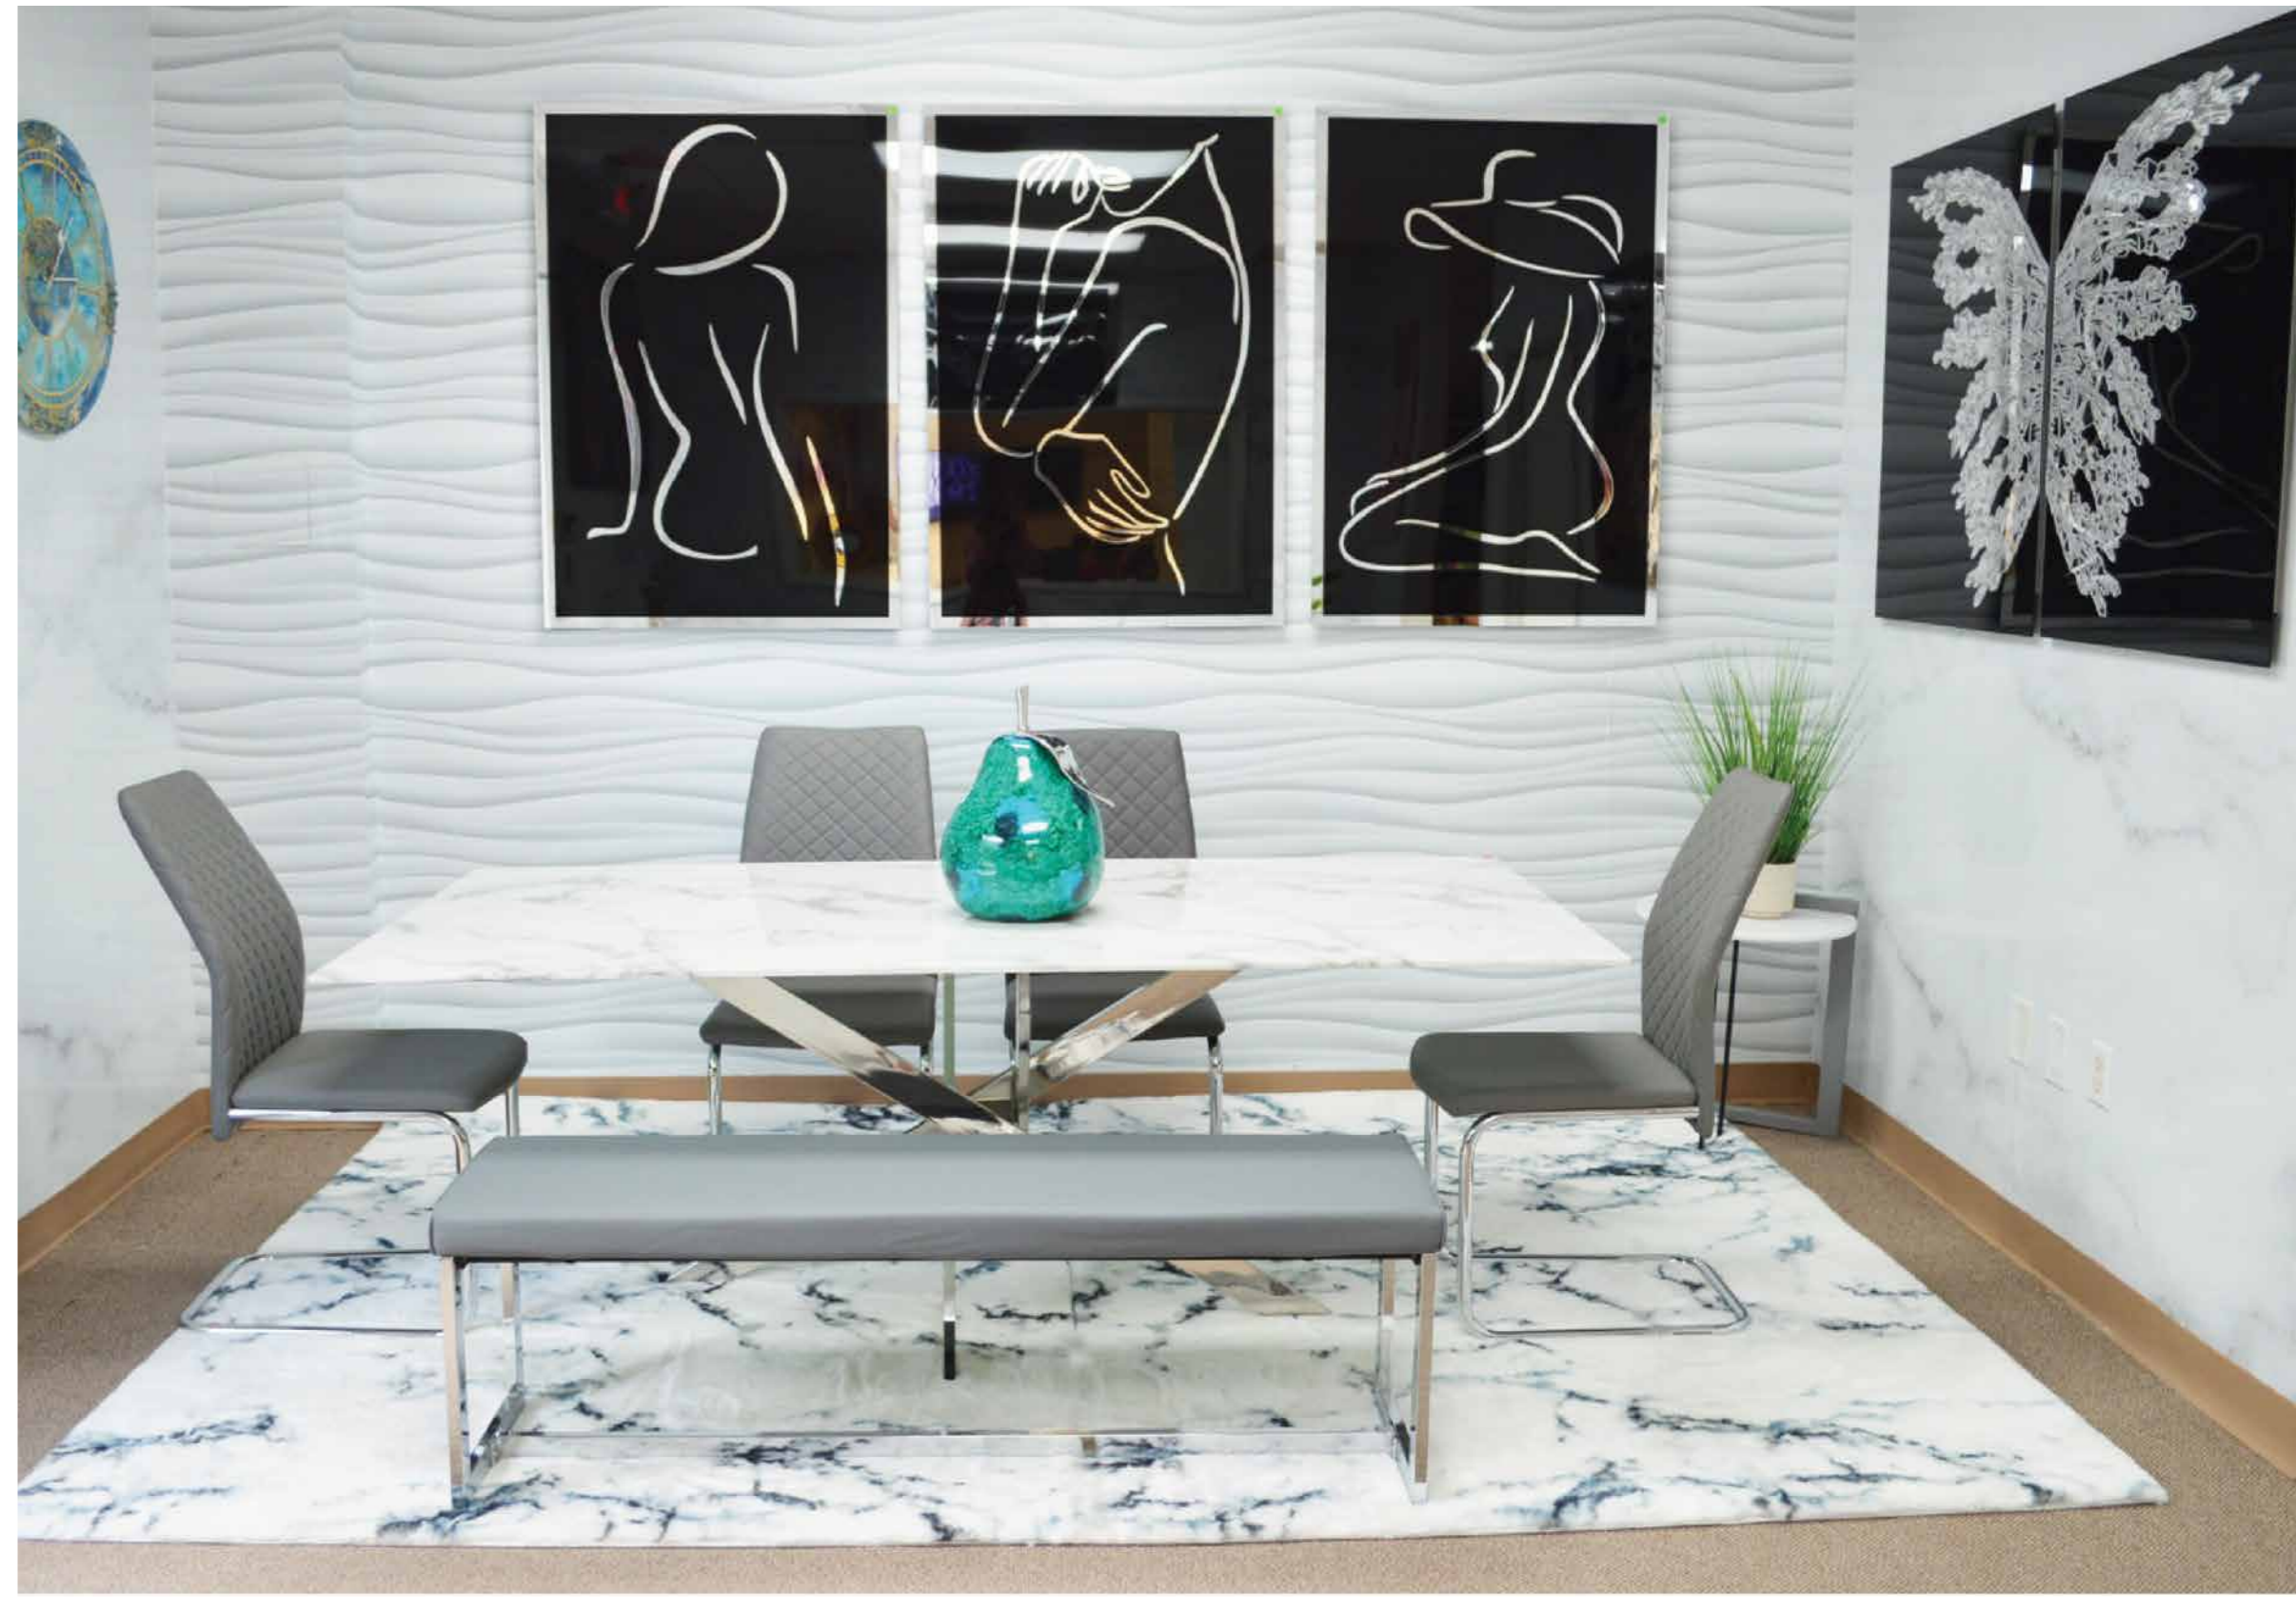

**BOLOGNA SILVE DINING TABLE
DT200**
Size: 79"x39"x30"

**PALERMO DINING CHAIR
OU689**
Size: 17"x20"x39"

**JACKSON BENCH
C643**
Size: 55"x15"x18"