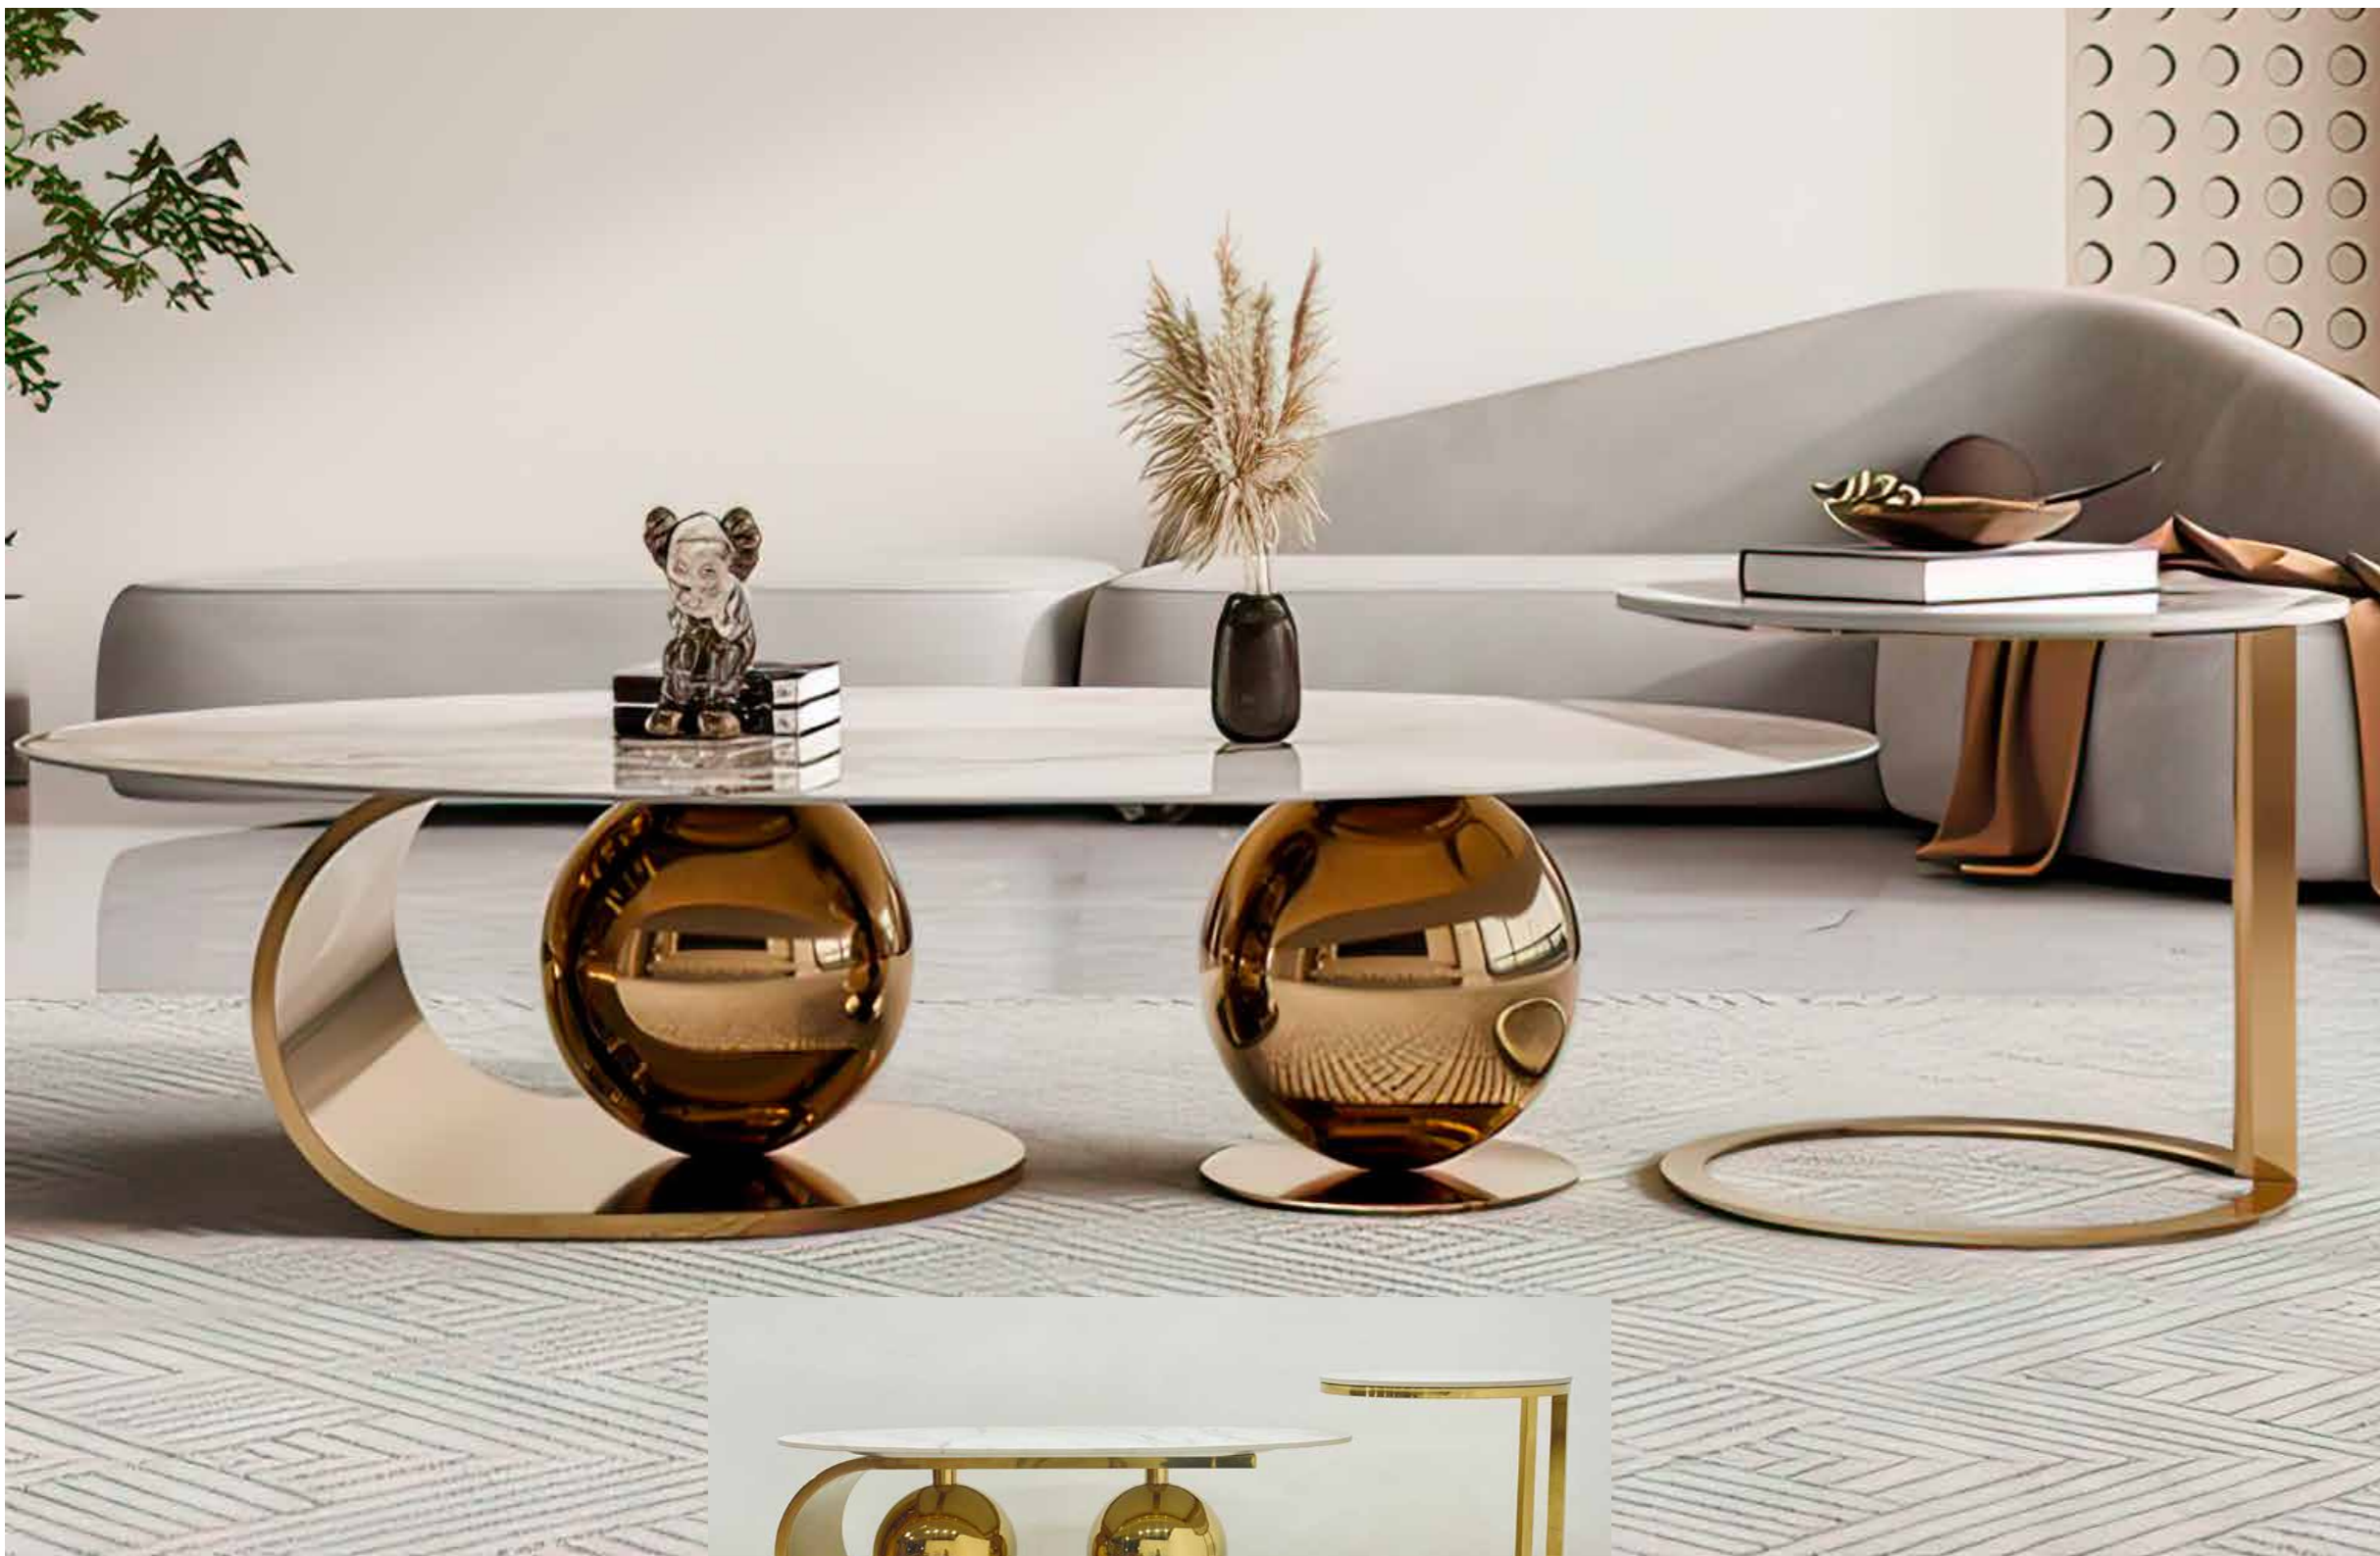

**LIVORNO END TABLE
ST311**
Size: 20"x20"x22"

**LIVORNO COFFEE TABLE
ST312**
Size: 47"x24"x18"