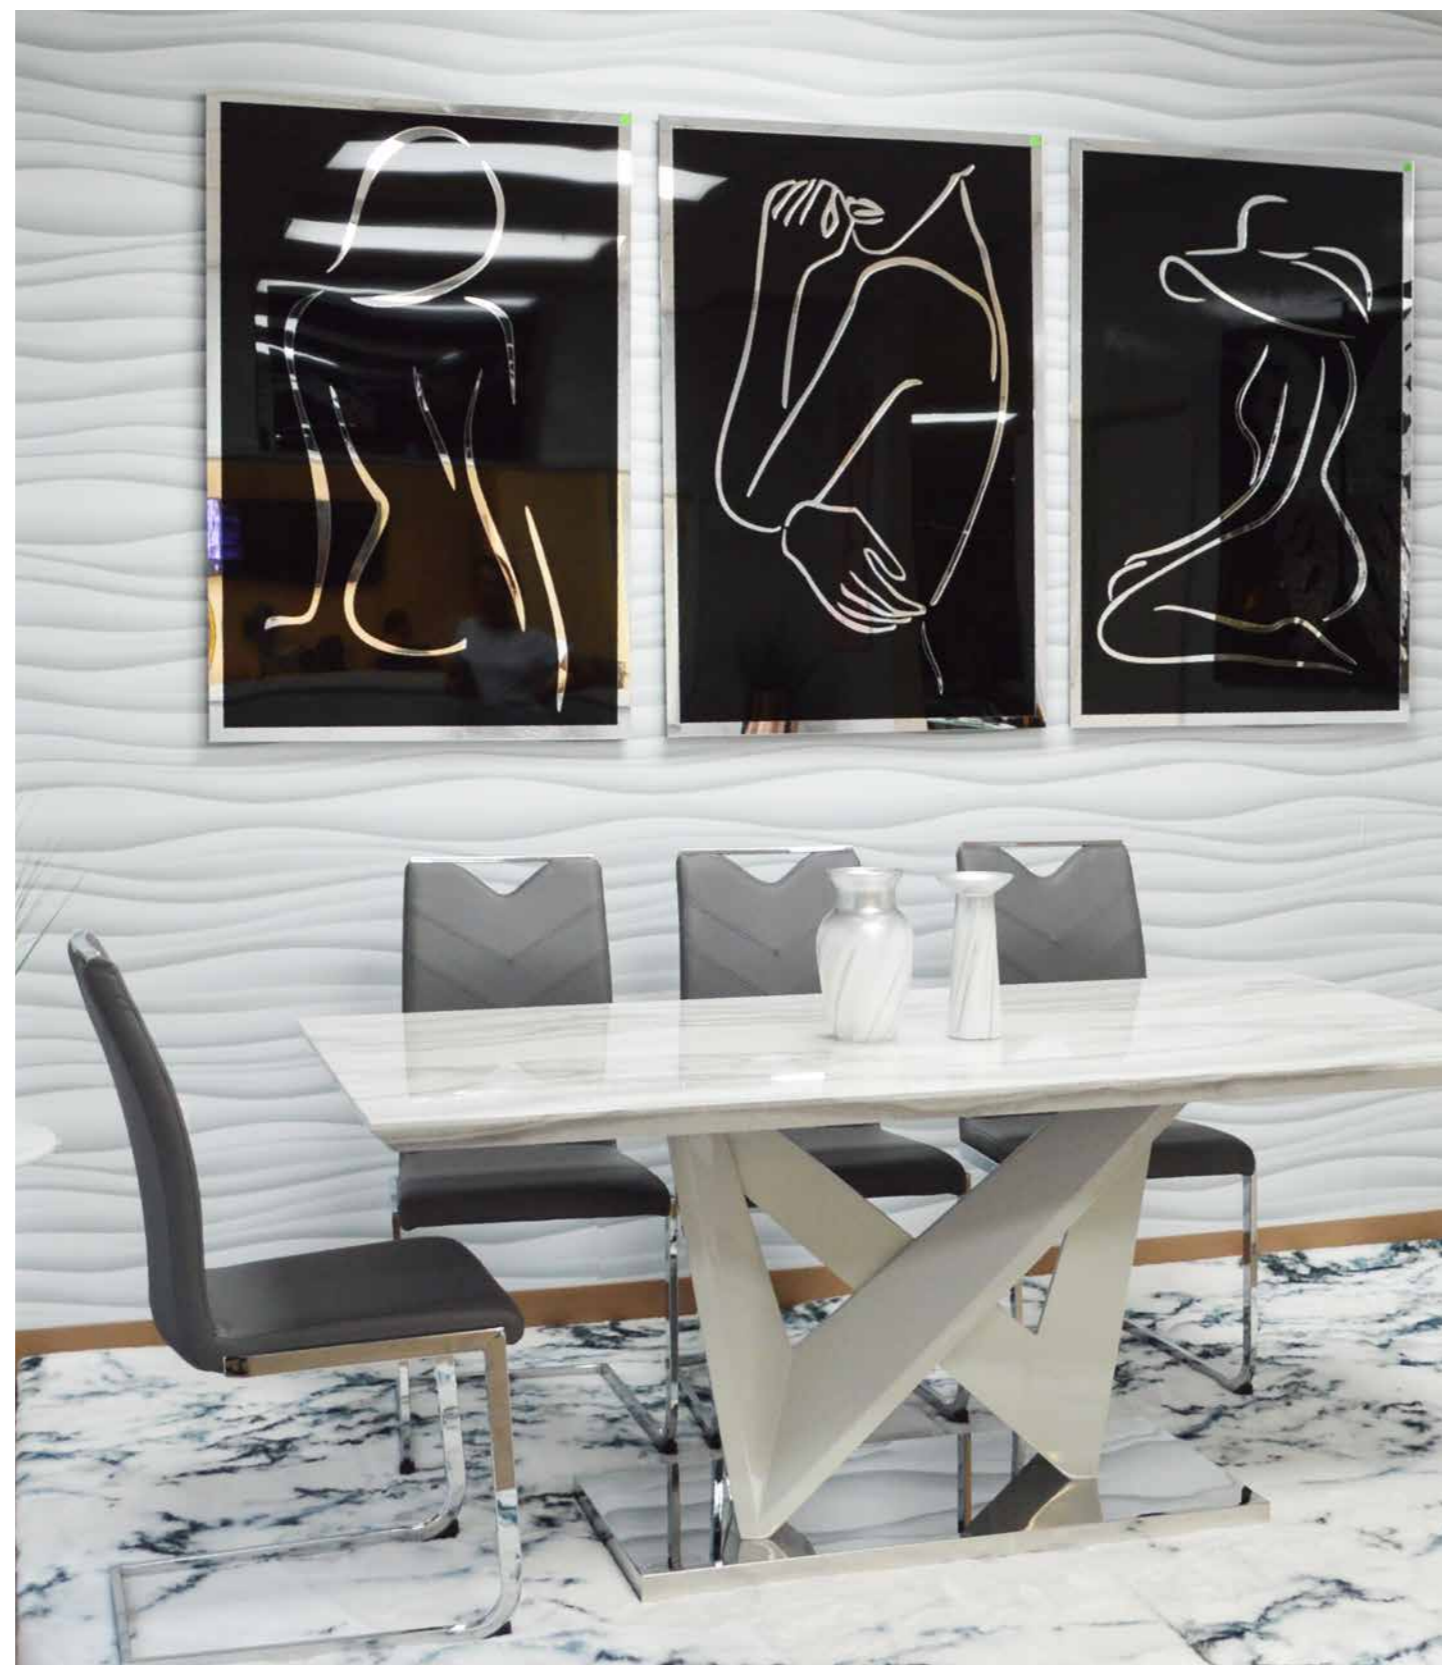

DINING ROOMS

**BOSTON DINING TABLE
T951**
Size: 71"x39"X30"

**BURSA DINING CHAIR
OU898**
Size: 19"x23"X38"