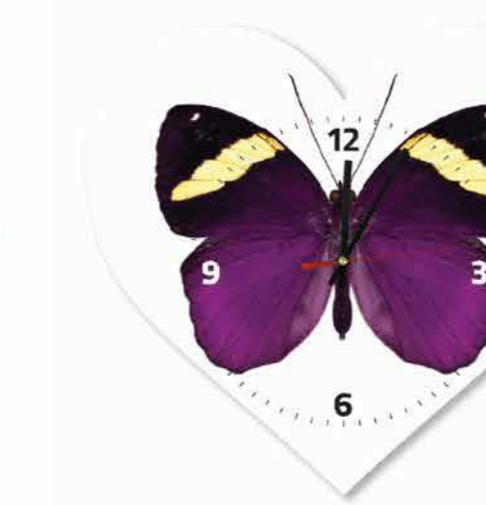

# CUSTOM DESIGNS

**#53**  
Acrylic Clock  
Size: 17.5"X17.5"

**#54**  
Acrylic Clock  
Size: 17.5"X17.5"

**#55**  
Acrylic Clock  
Size: 17.5"X17.5"

**#46**  
Acrylic Clock  
Size: 17.5"X17.5"

**#49**  
Acrylic Clock  
Size: 17.5"X17.5"

**#50**  
Acrylic Clock  
Size: 17.5"X17.5"

**#36**  
Acrylic Clock  
Size: 46"X20"