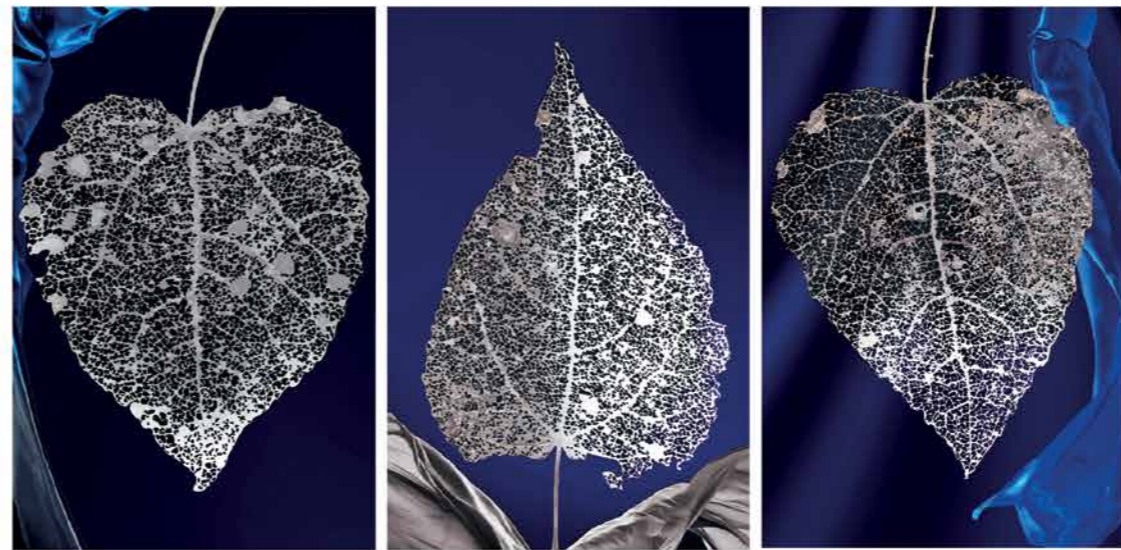

SULC-64 SILVER
Tempered Glass Print
Size: 24"x36"

PALC-64 SILVER
Acrylic Print
Size: 24"x36"